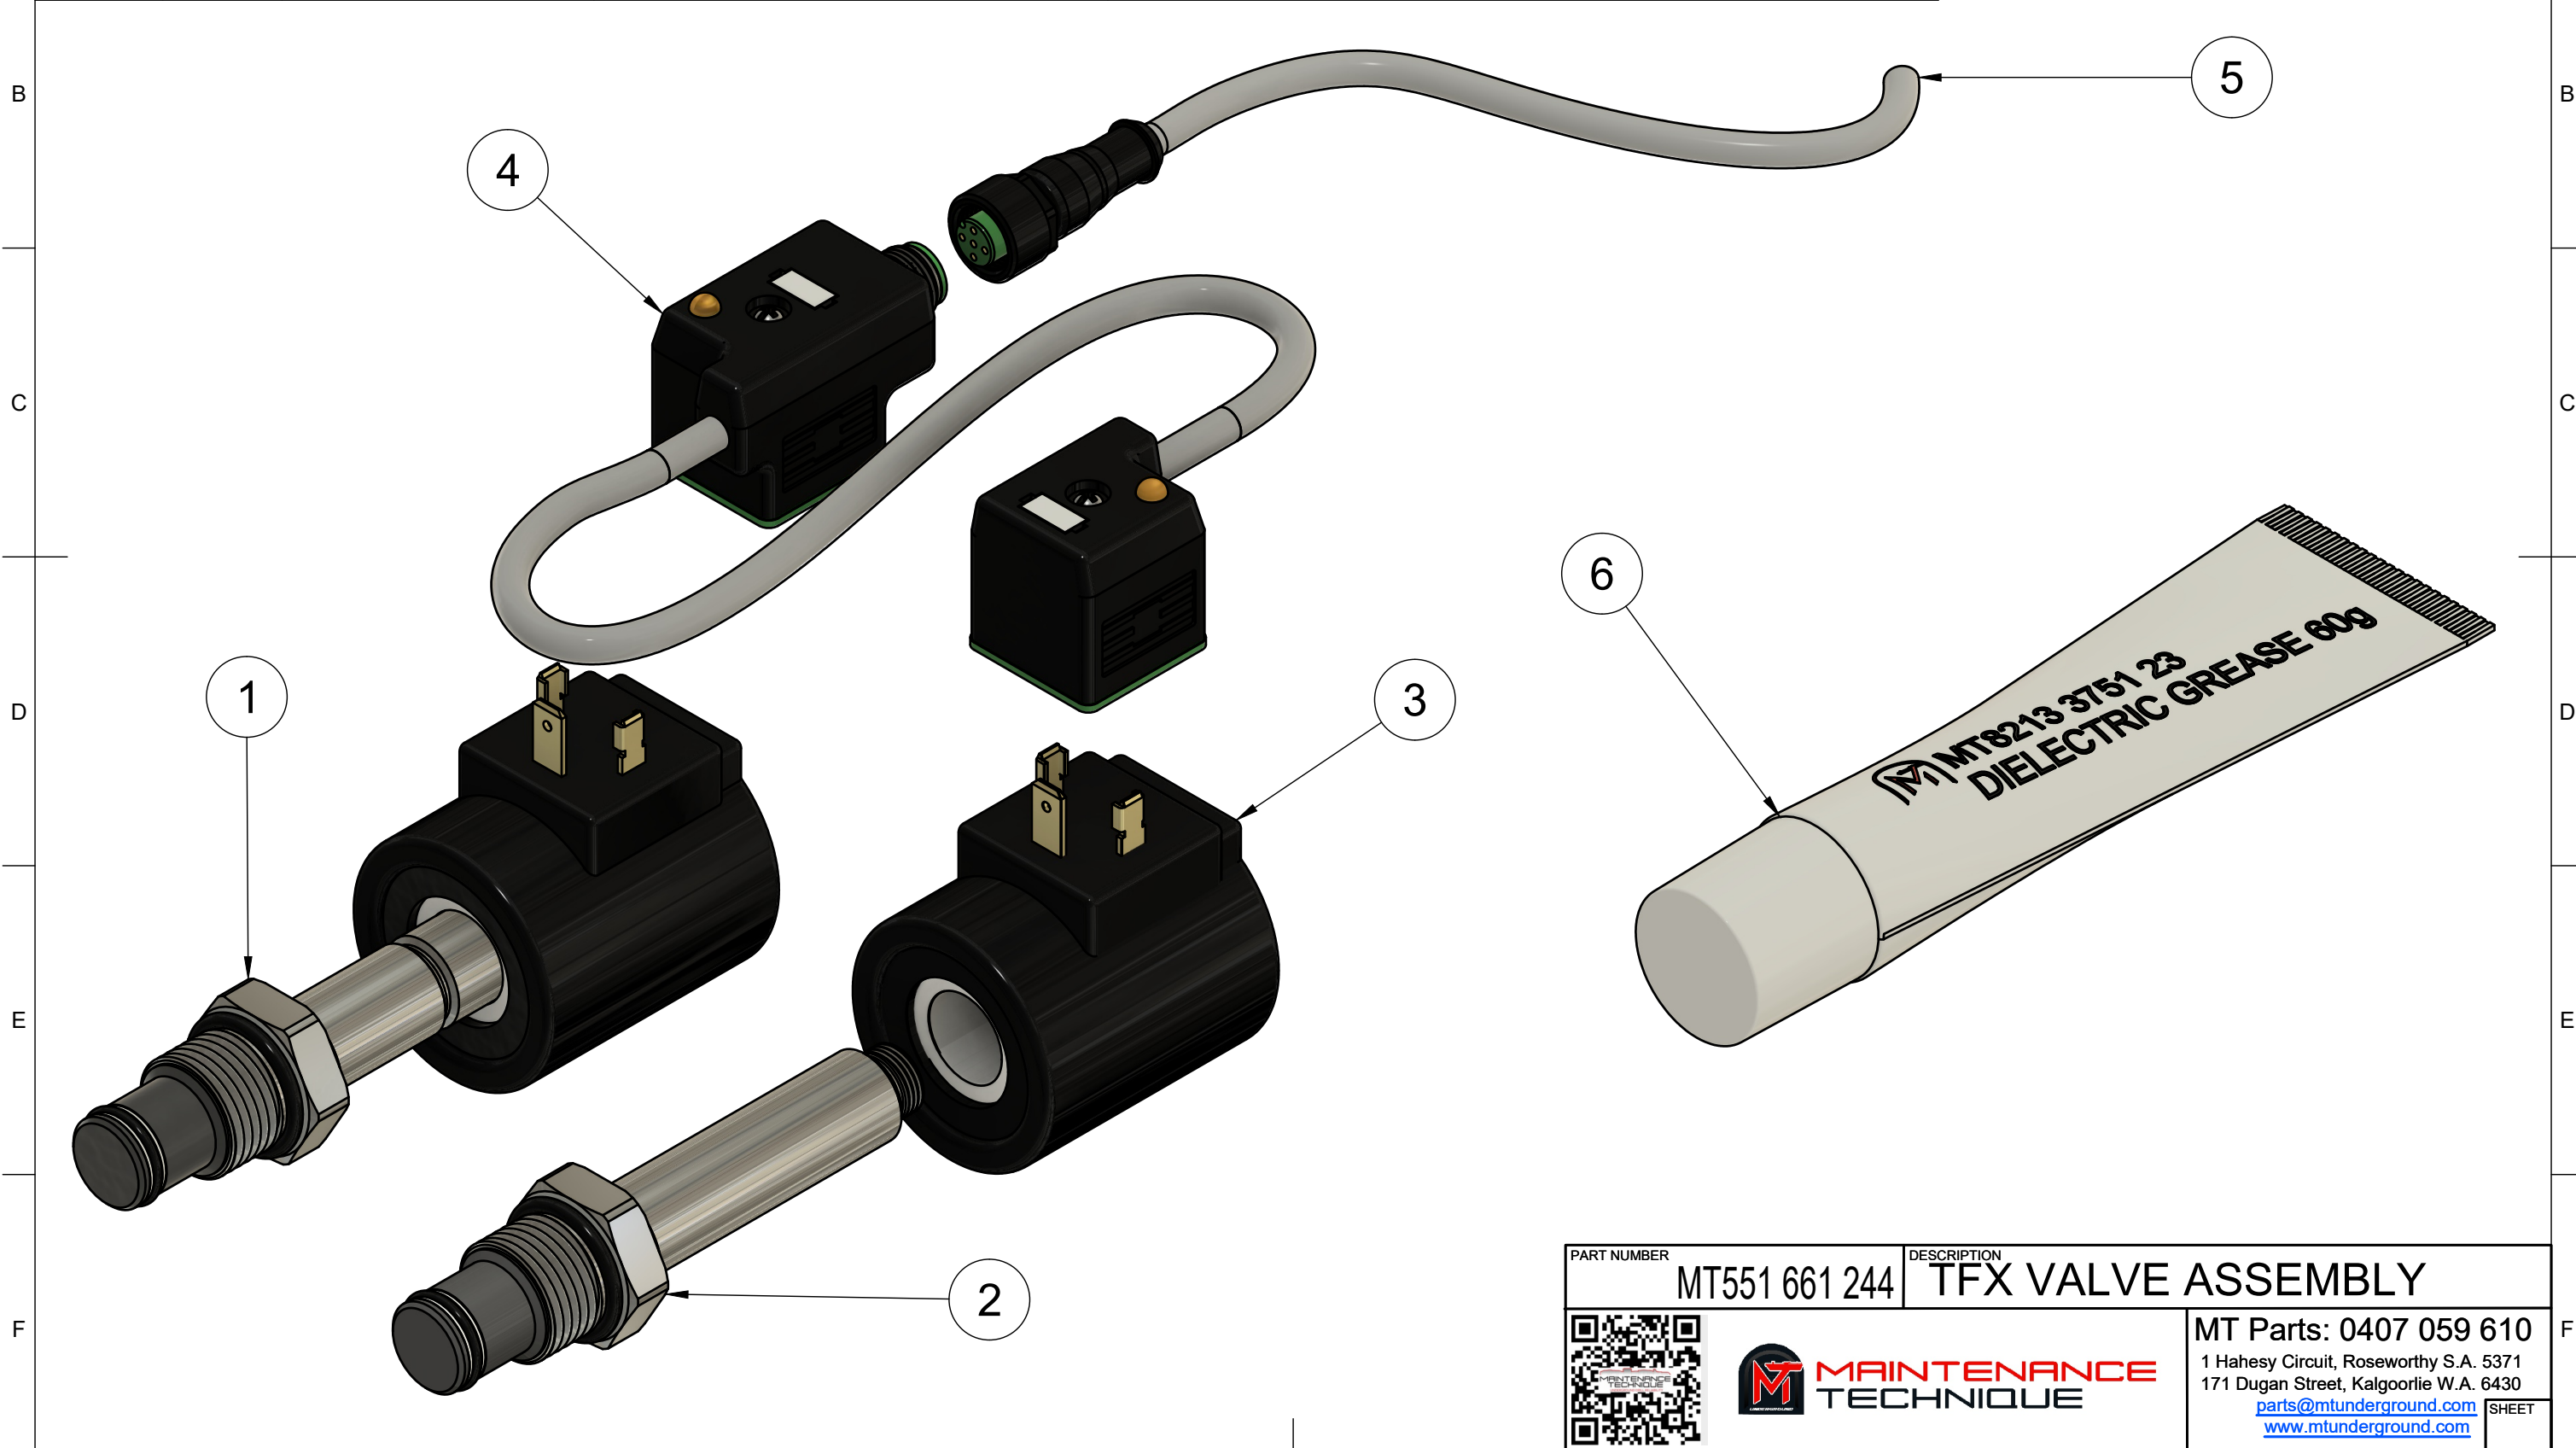

1	2	3	4	5	6	7	8
Item	Qty	Part Number	Description	Comments			
1	1	MT551 881 44	Y460 24VDC - VALVE COMPLETE				
2	1	MT881 272 89	Y461 24VDC - VALVE COMPLETE				
3	0	MT882 535 19	24VDC SOLENOID				
4	1	MT9106 1458 156	DOUBLE DIN PLUG				
5	1	MT1221 0000 050	5000mm SIGNAL CABLE				
6	0	MT8213 3751 23	DIELECTRIC GREASE 60g				

PART NUMBER	MT551 661 244	DESCRIPTION	TFX VALVE ASSEMBLY
			
MT Parts: 0407 059 610 1 Haesy Circuit, Roseworthy S.A. 5371 171 Dugan Street, Kalgoorlie W.A. 6430 parts@mtunderground.com www.mtunderground.com		SHEET	