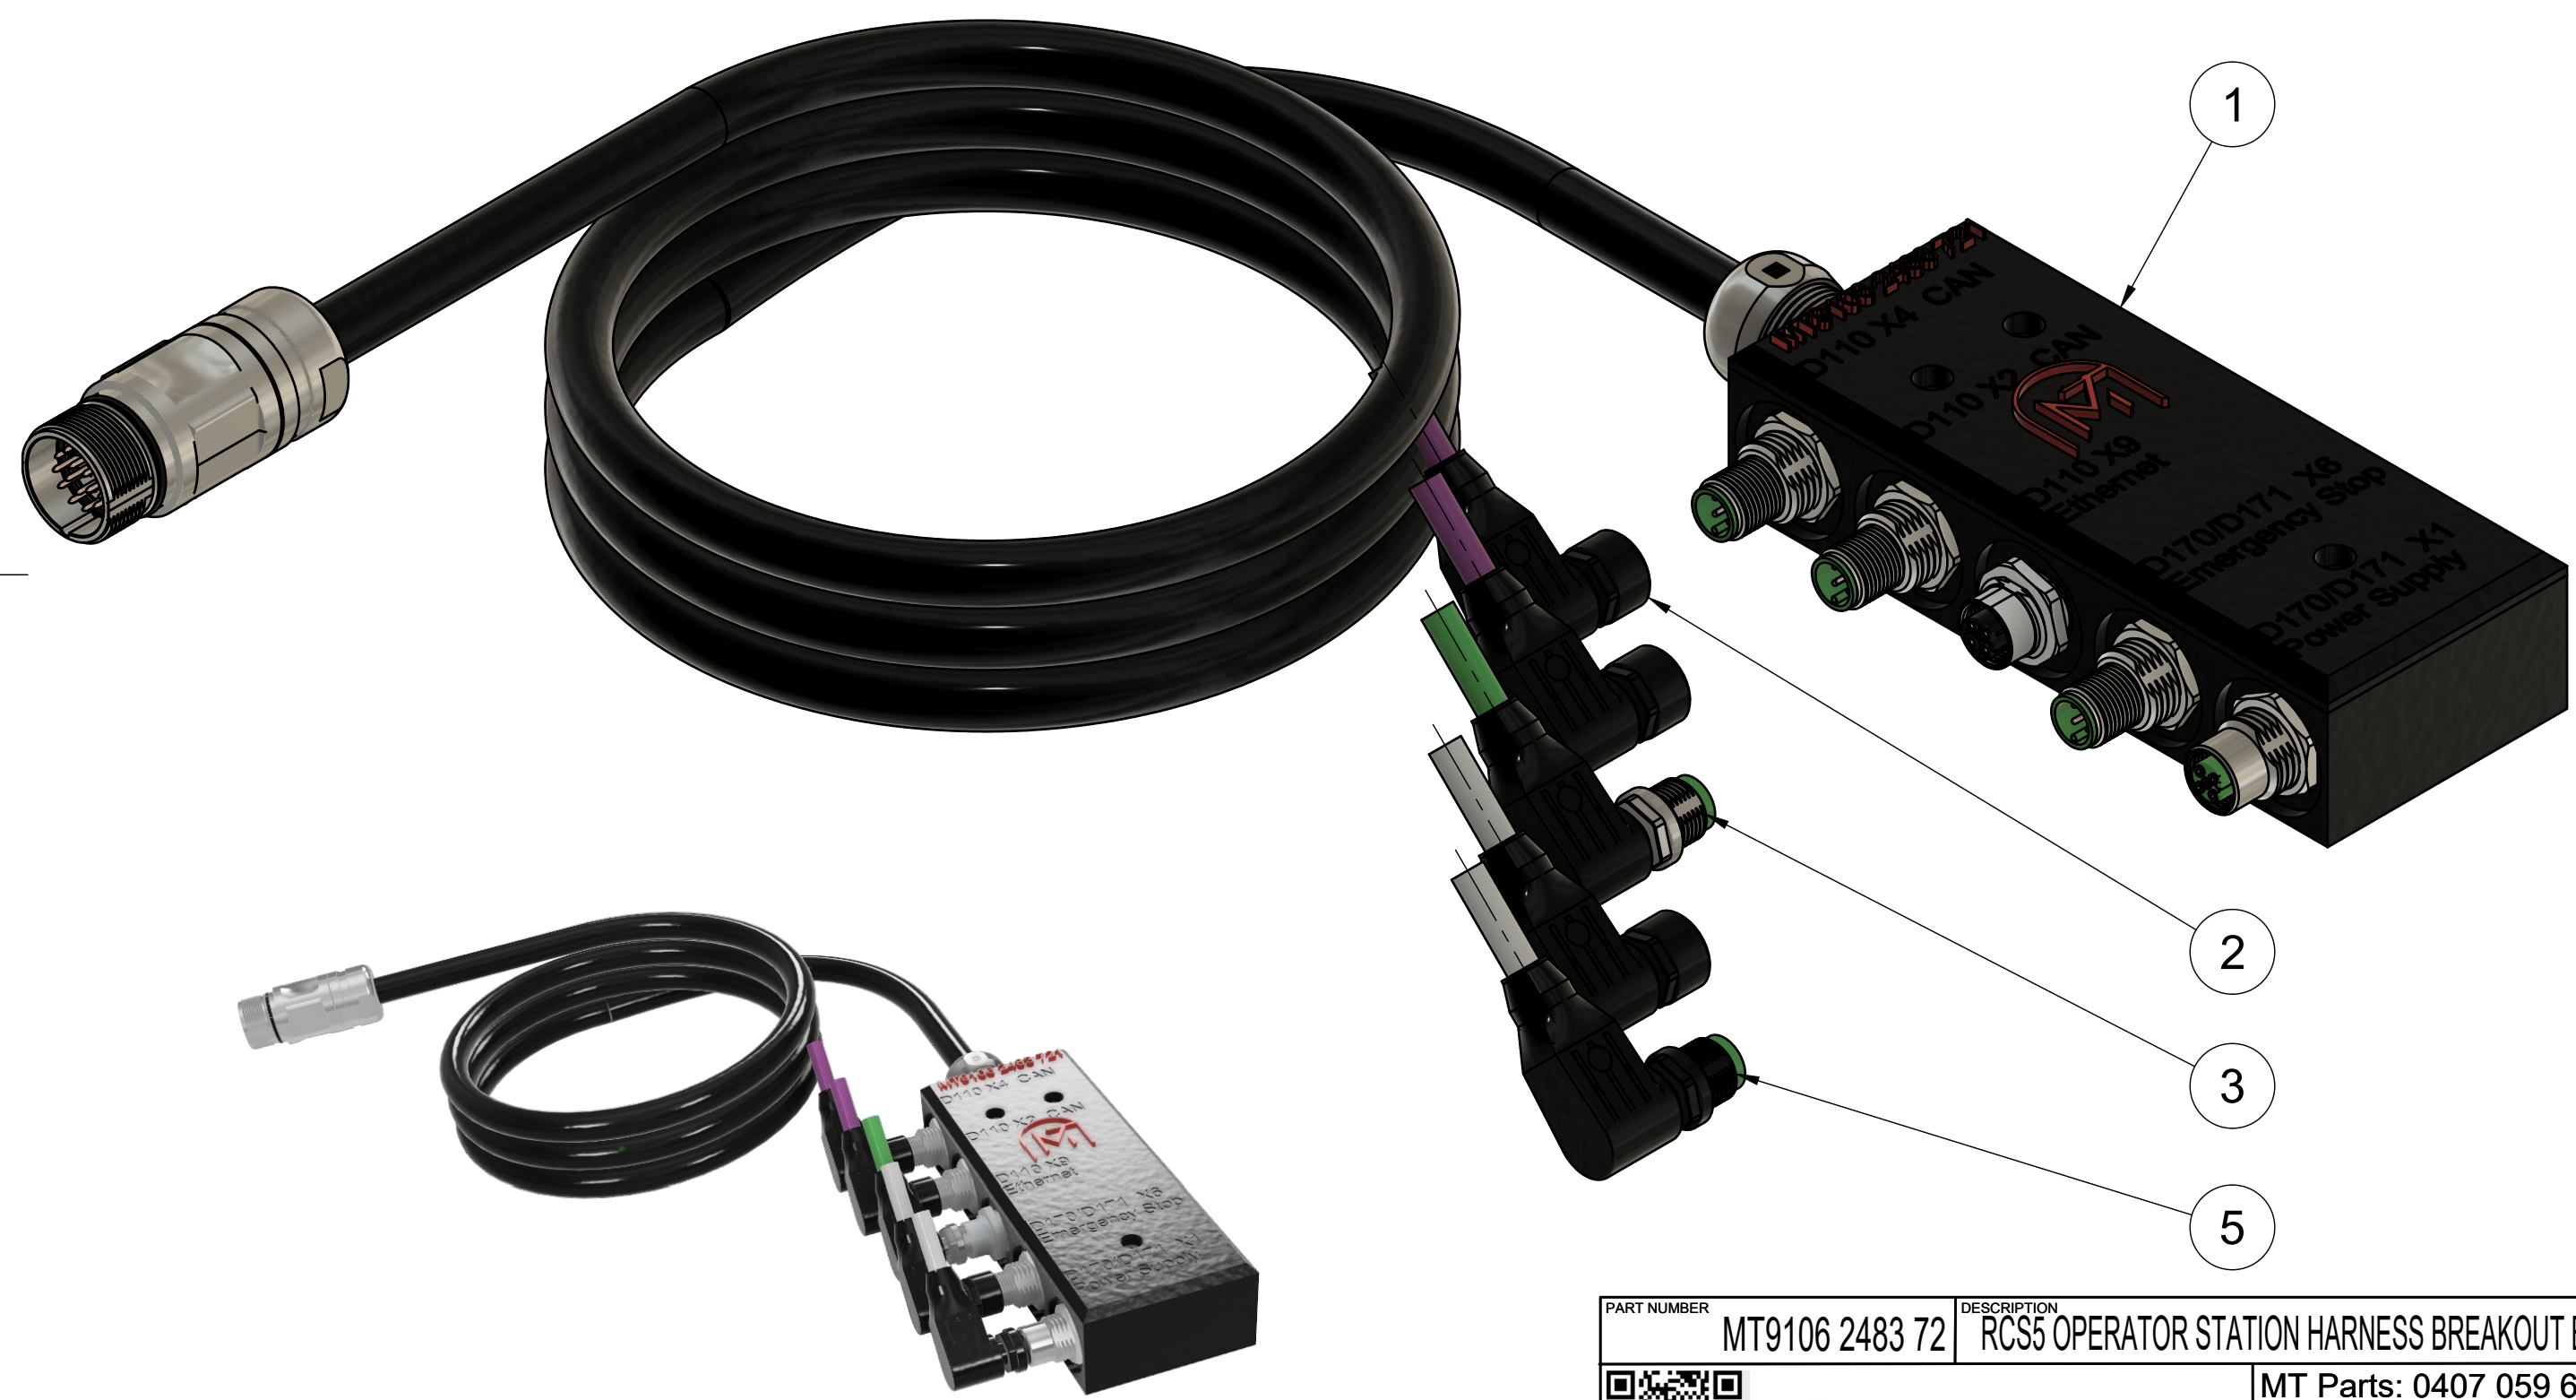

Item	Qty	Part Number	Description	Comments
1	1	MT9106 2483 721	OPERATOR STATION HARNESS BREAKOUT BOX	SUPPLIED COMPLETE WITH CABLE
2	2	MT1317 1327 006	CAN OPEN CABLE 600mm	
3	1	MT1821 1821 006	ETHERNET CABLE 600mm	
4	2	MT1217 1227 005	SIGNAL CABLE 500mm	

PART NUMBER	MT9106 2483 72	DESCRIPTION	RCS5 OPERATOR STATION HARNESS BREAKOUT BOX
			
MT Parts: 0407 059 610 1 Haesy Circuit, Roseworthy S.A. 5371 171 Dugan Street, Kalgoorlie W.A. 6430 parts@mtunderground.com www.mtunderground.com		SHEET	