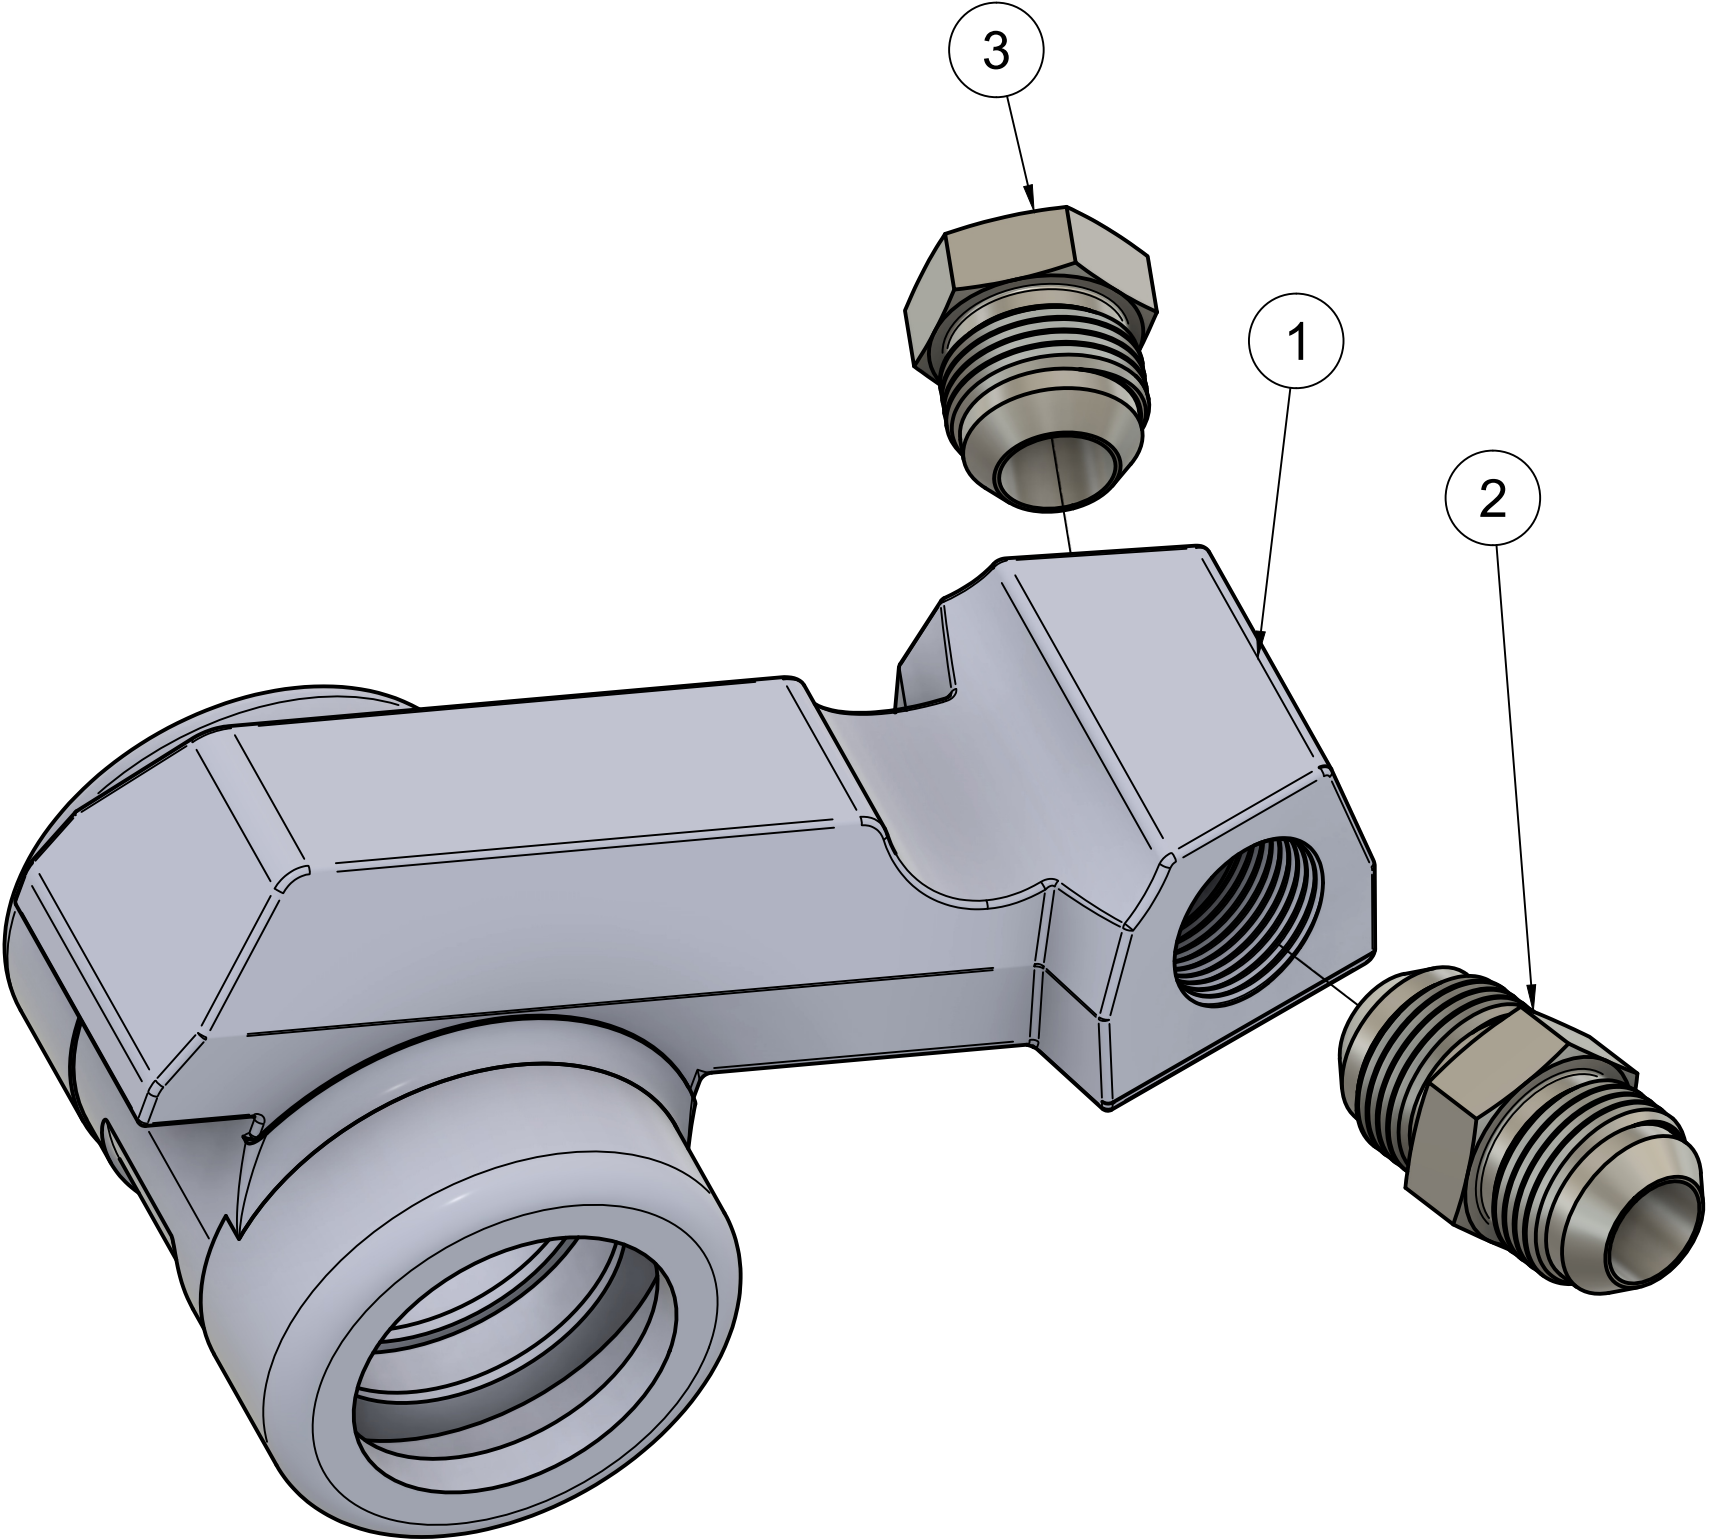

Parts List			
Item	Qty	Part Number	Description
1	1	MT550 695 680	FLUSHING HEAD SB
2	1	MT1J-12	-12 -12 JIC NIPPLE
3	1	MT4J-12	-12 JIC PLUG

PART NUMBER	DESCRIPTION
MT550 695 6808	FLUSHING HEAD SB

**MAINTENANCE
TECHNIQUE**
 P: (08) 8524 8300 Opt 2 | M: 0407 389 689
 Maintenance Technique
 1 Haahsy Circuit, Roseworthy, SA, 5371
 Website: <https://www.mtunderground.com/>