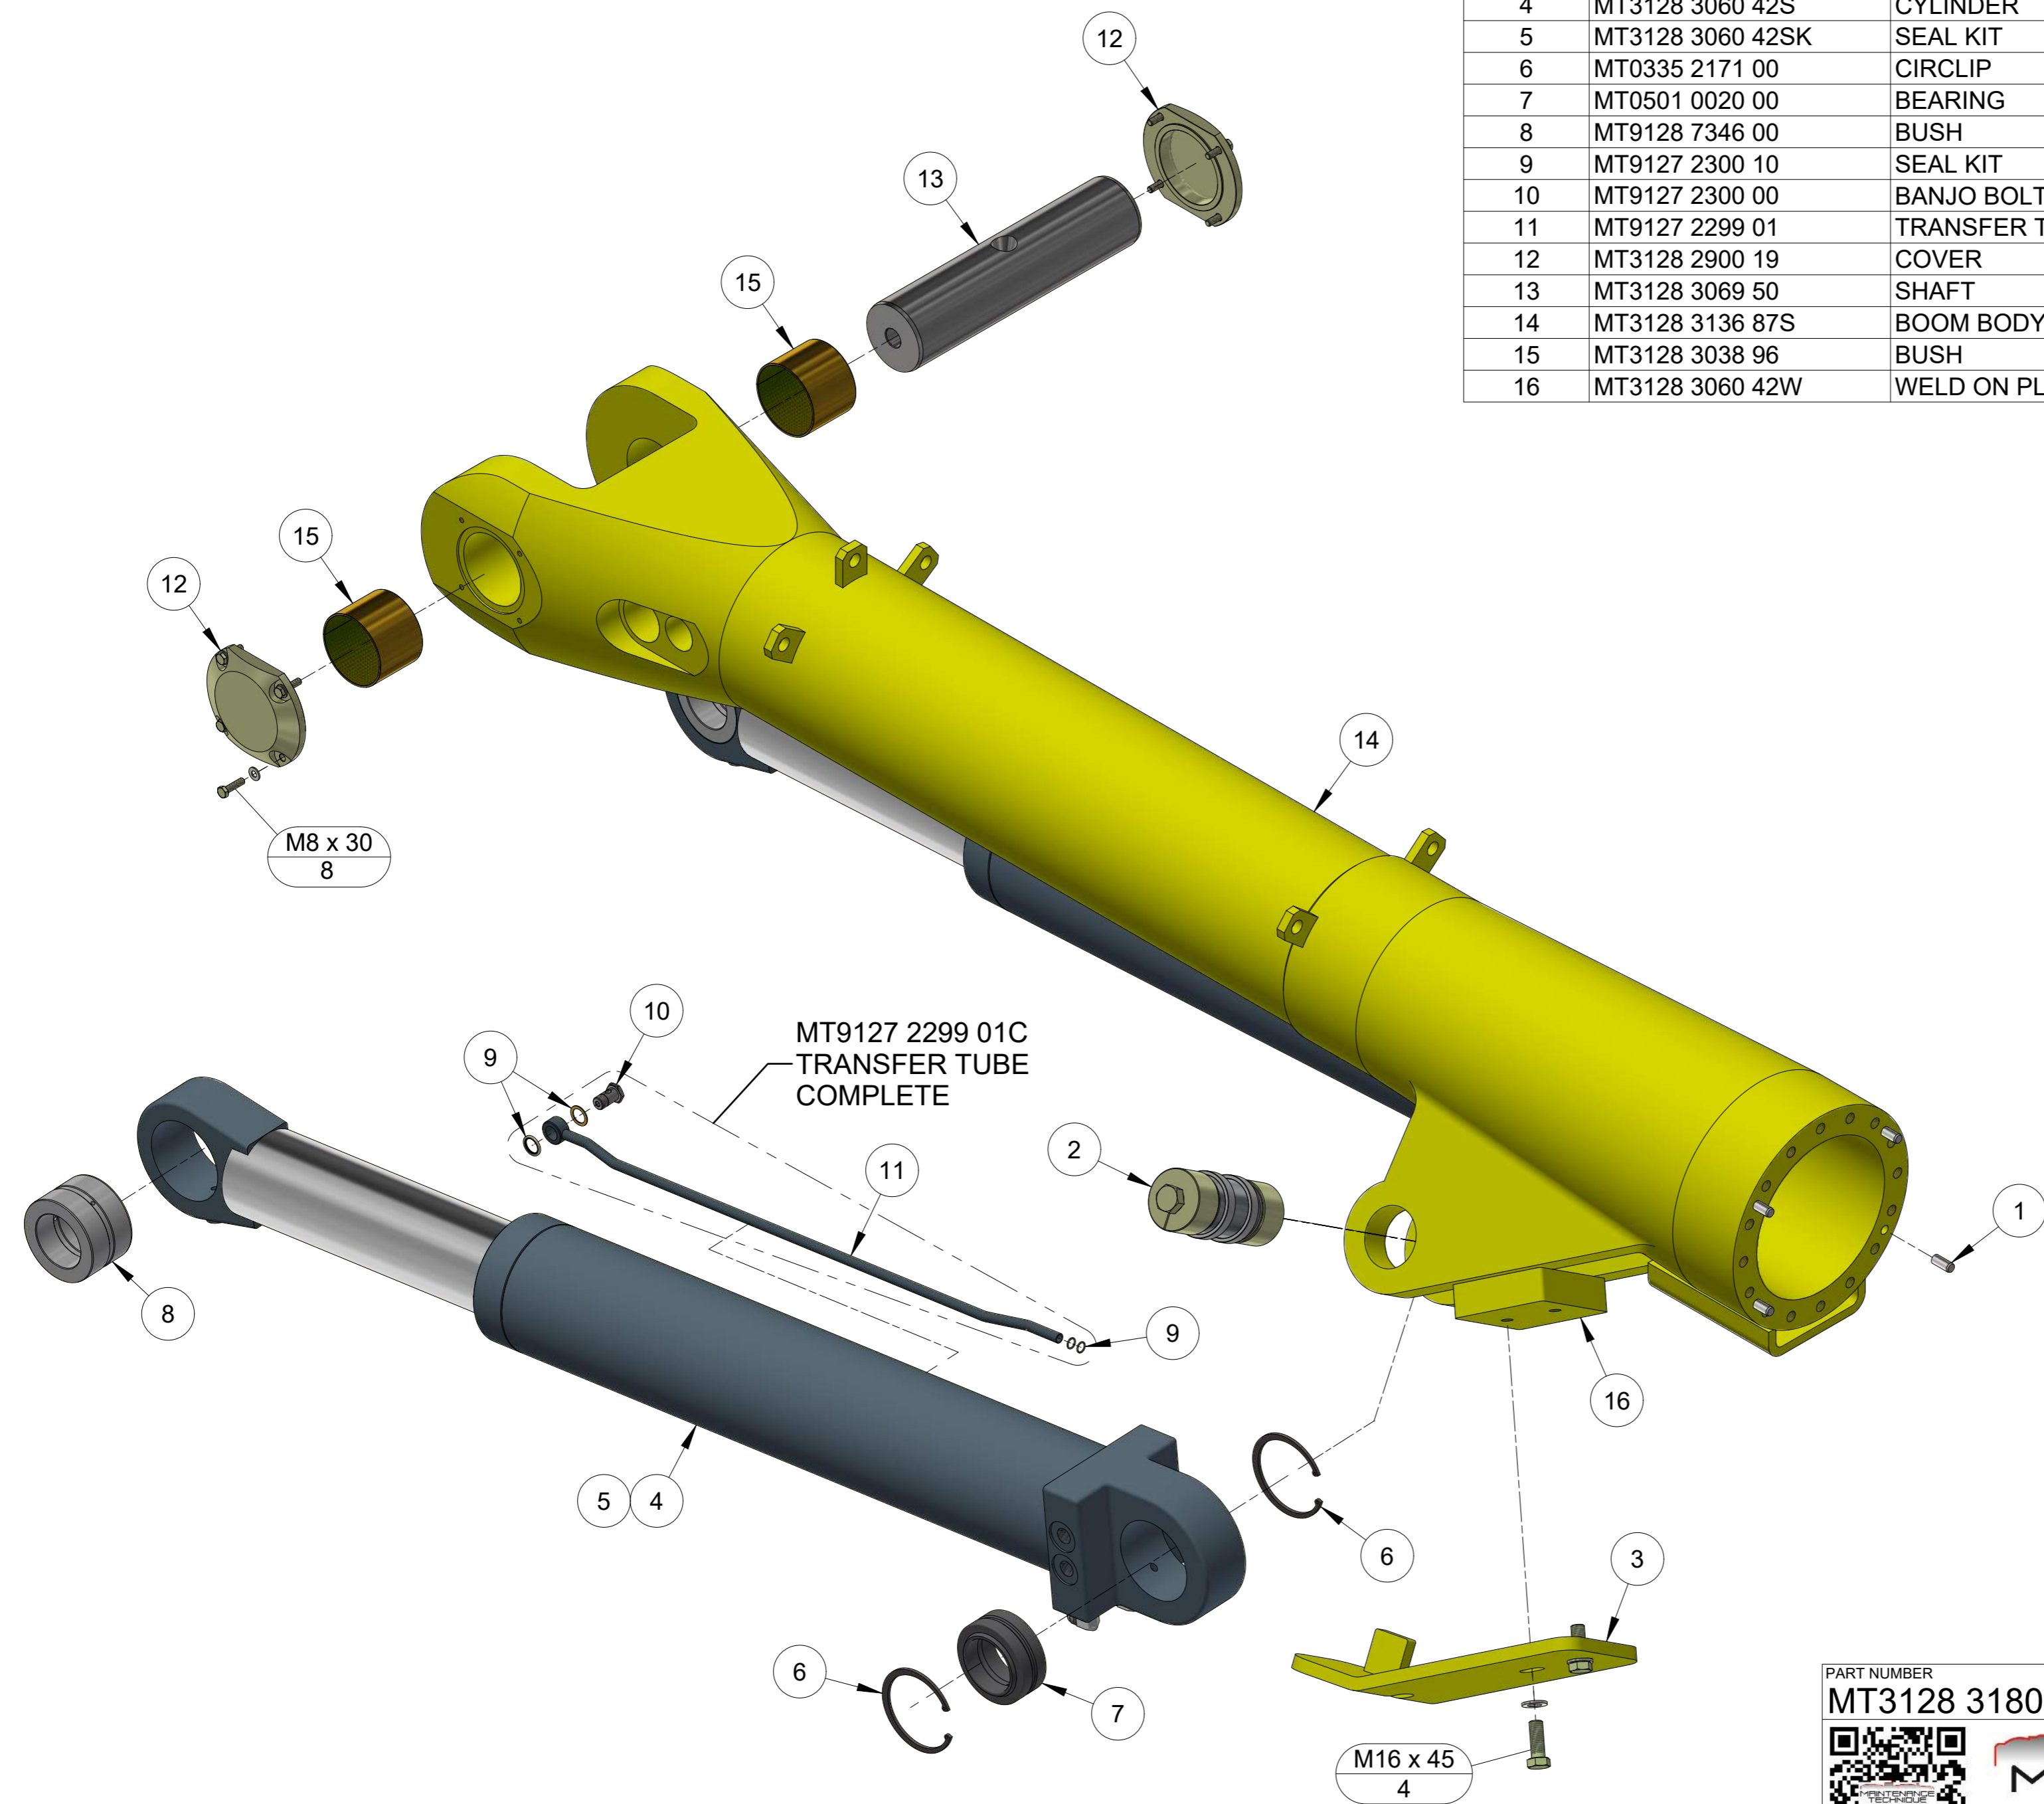

MTBUT35L

Page 1 - 3  
MT3128 3180 69S  
BOOM PART 1

MTBUT35R

Page 4 - 5  
MT3128 3166 11S  
BOOM PART 2

Page 6 - 7  
MT3128 3203 08L  
BOOM PART 3 L/H

MT3128 3203 08R  
BOOM PART 3 R/H

PART NUMBER MTBUT35L	DESCRIPTION BUT35 BOOM COMPLETE L/H
PART NUMBER MTBUT35R	DESCRIPTION BUT35 BOOM COMPLETE R/H

ITEM	PART NUMBER	DESCRIPTION	QTY	COMMENTS
1	MT0500 4520 07	BUSH	2	
2	MT3125 3062 10S	BOOM ATTACHMENT	1	Service ex.
3	MT3125 3071 80	EXPANDING SHAFT	2	
4	MT3125 3077 80	EXPANDING SHAFT	2	
5	MT3128 2800 00	THRUST WASHER	4	
6	MT0500 4520 06	BUSH	2	
7	MT3128 2800 03S	CYLINDER LINK	1	Service ex.
8	MT3128 2800 04	THRUST WASHER	4	
9	MT3128 2800 01S	BOOM LINK	1	Service ex.
10	MT3128 3069 49	SHAFT	1	
11	MT3128 3069 53	BOLT	2	Includes M20 nut
12	MT3128 2900 19	COVER	1	
13	MT3128 3014 033	BOOM STOP	2	

ITEM	PART NUMBER	DESCRIPTION	QTY	COMMENTS
1	MT0102 0460 00	PIN	4	Ø12x30
2	MT3125 3071 81	EXPANDING SHAFT	2	
3	MT3128 3060 42P	CYLINDER GUARD	2	
4	MT3128 3060 42S	CYLINDER	2	Service ex.
5	MT3128 3060 42SK	SEAL KIT	1	
6	MT0335 2171 00	CIRCLIP	4	
7	MT0501 0020 00	BEARING	2	
8	MT9128 7346 00	BUSH	2	
9	MT9127 2300 10	SEAL KIT	1	Includes washers & o-rings
10	MT9127 2300 00	BANJO BOLT	1	
11	MT9127 2299 01	TRANSFER TUBE	1	
12	MT3128 2900 19	COVER	2	
13	MT3128 3069 50	SHAFT	1	
14	MT3128 3136 87S	BOOM BODY	1	Service ex.
15	MT3128 3038 96	BUSH	2	
16	MT3128 3060 42W	WELD ON PLATE	2	