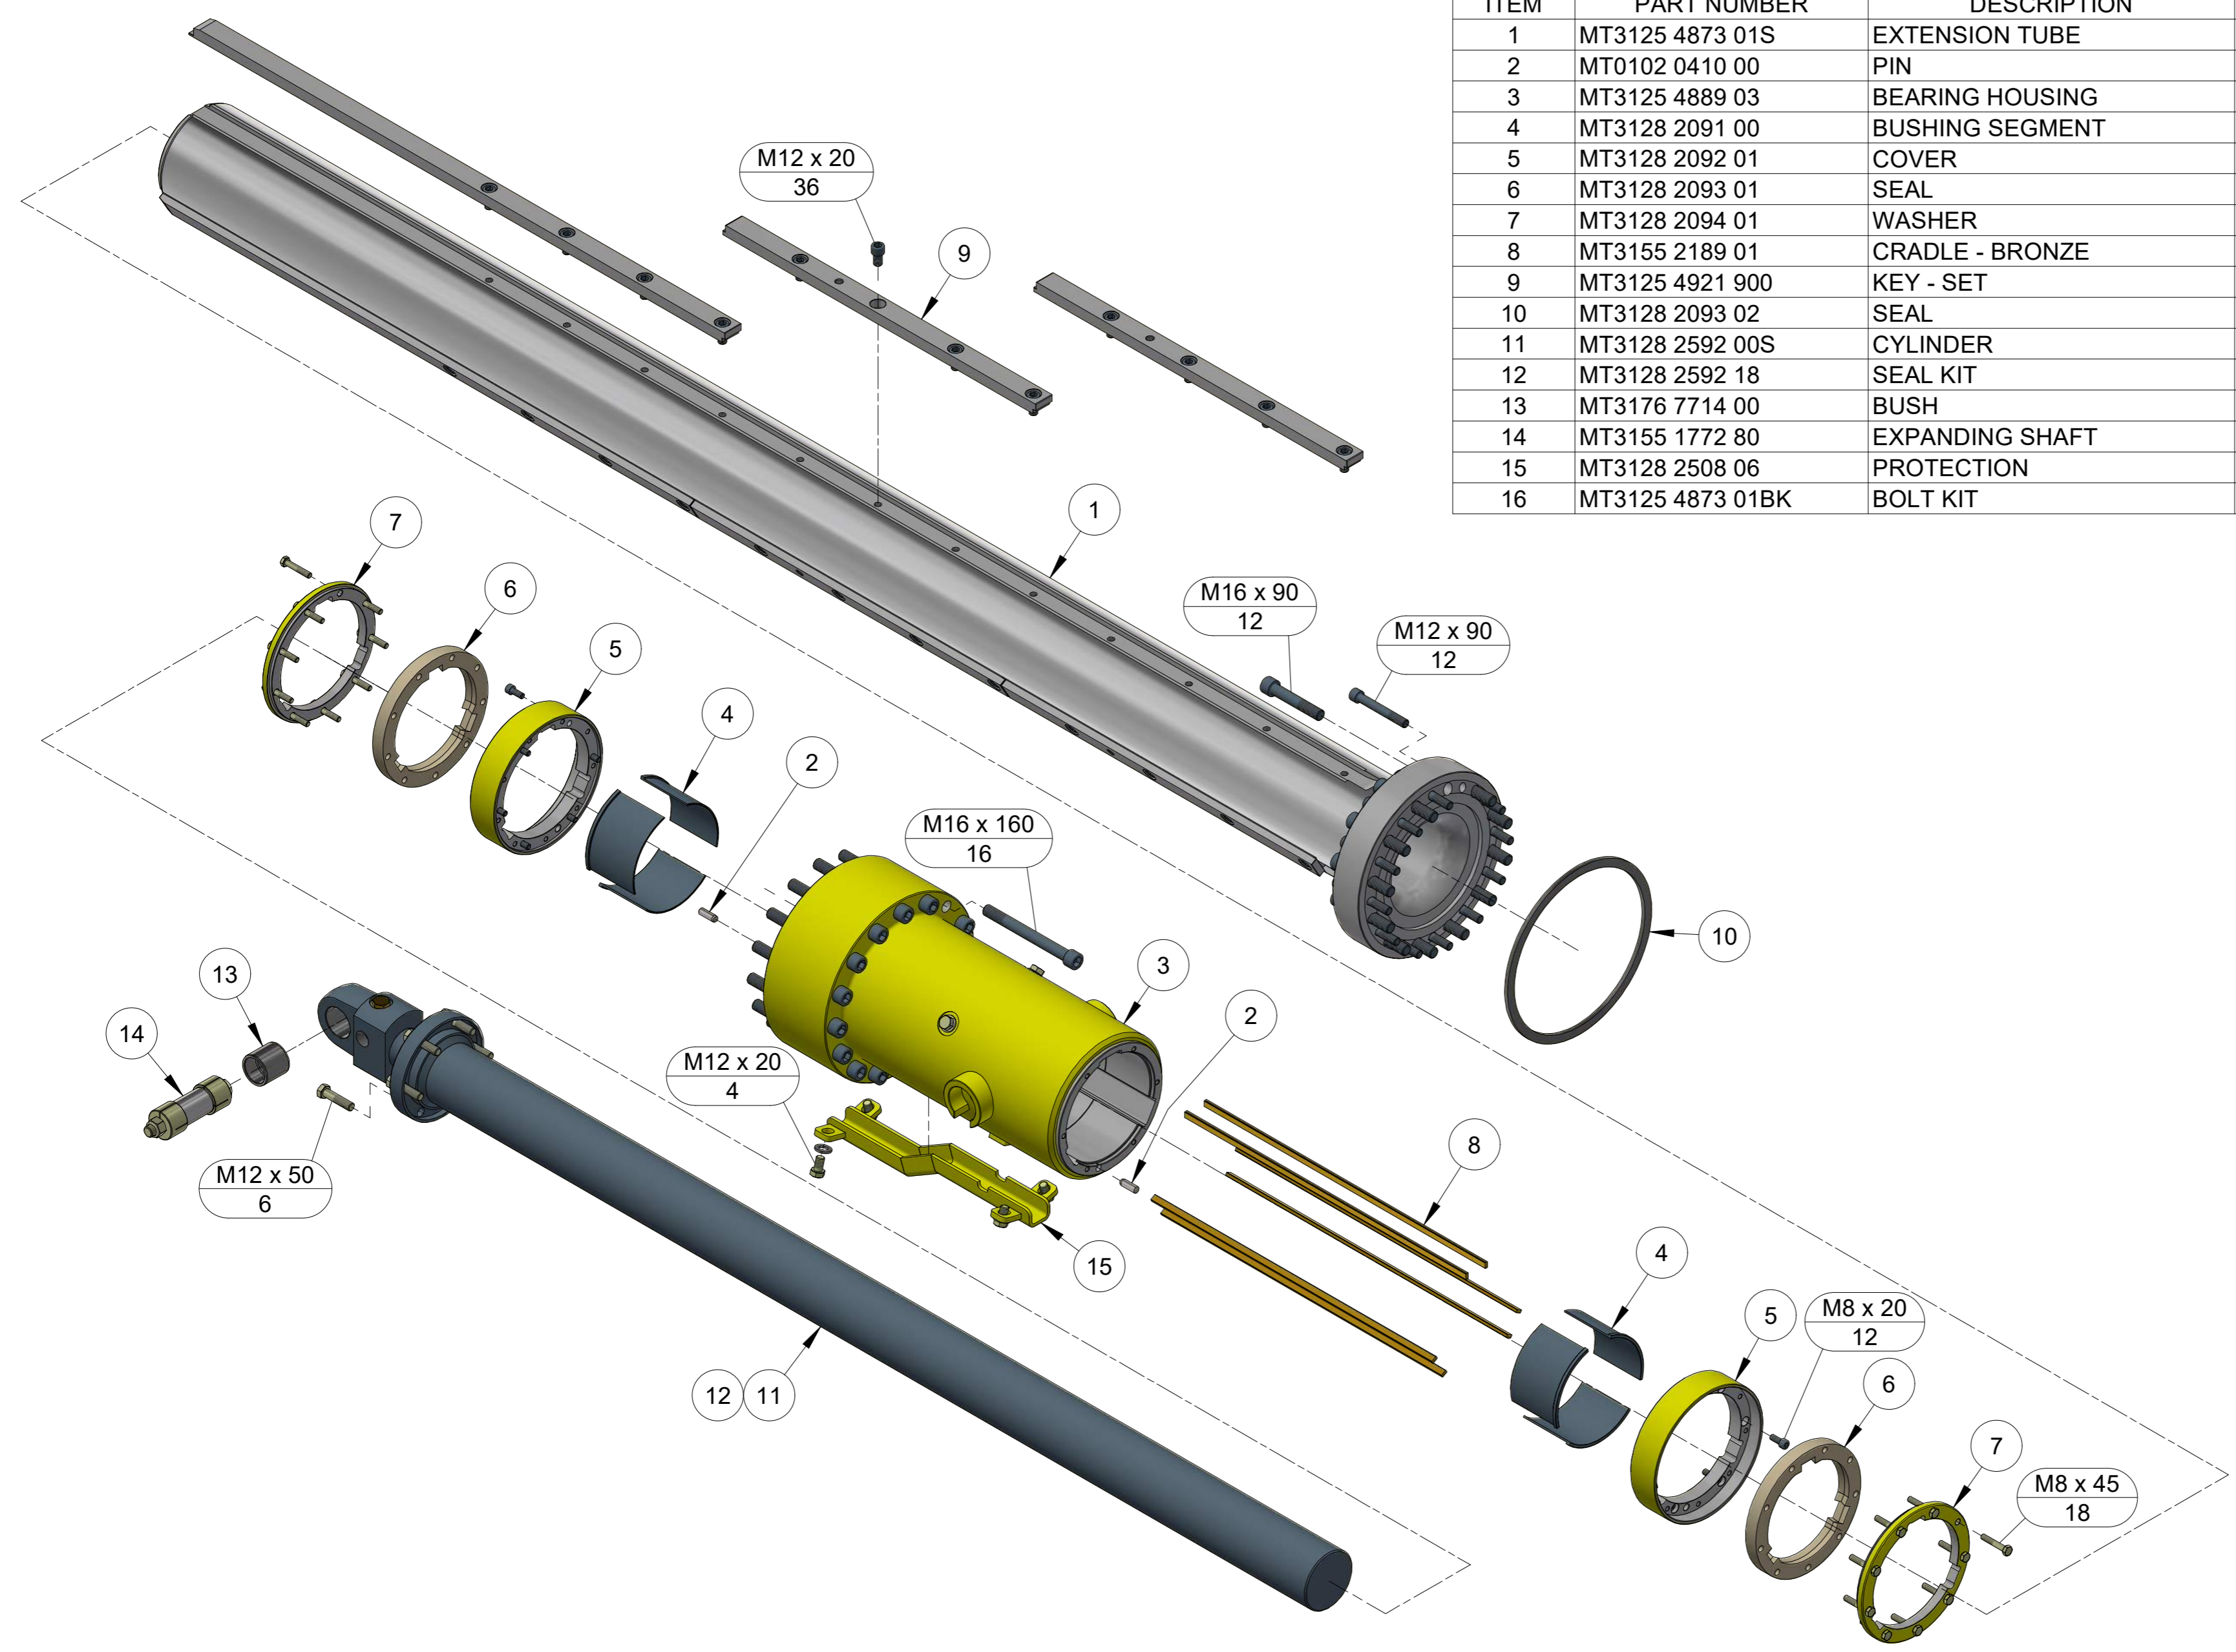

ITEM	PART NUMBER	DESCRIPTION	QTY	COMMENTS
1	MT0500 4520 07	BUSH	2	
2	MT3125 3062 10S	BOOM ATTACHMENT	1	Service ex.
3	MT3125 3071 80	EXPANDING SHAFT	2	
4	MT3125 3077 80	EXPANDING SHAFT	2	
5	MT3128 2800 00	THRUST WASHER	4	
6	MT0500 4520 06	BUSH	2	
7	MT3128 2800 03S	CYLINDER LINK	1	Service ex.
8	MT3128 2800 04	THRUST WASHER	4	
9	MT3128 2800 01S	BOOM LINK	1	Service ex.
10	MT3128 3069 49	SHAFT	1	
11	MT3128 3069 53	BOLT	2	Includes M20 nut
12	MT3128 2900 19	COVER	1	
13	MT3128 3014 033	BOOM STOP	2	

ITEM	PART NUMBER	DESCRIPTION	QTY	COMMENTS
1	MT0102 0460 00	PIN	4	Ø12x30
2	MT3125 3071 81	EXPANDING SHAFT	2	
3	MT3128 3060 42P	CYLINDER GUARD	2	
4	MT3128 3060 42S	CYLINDER	2	Service ex.
5	MT3128 3060 42SK	SEAL KIT	1	
6	MT0335 2171 00	CIRCLIP	4	
7	MT0501 0020 00	BEARING	2	
8	MT9128 7346 00	BUSH	2	
9	MT9127 2300 10	SEAL KIT	1	Includes washers & o-rings
10	MT9127 2300 00	BANJO BOLT	1	
11	MT9127 2299 01	TRANSFER TUBE	1	
12	MT3128 2900 19	COVER	2	
13	MT3128 3069 50	SHAFT	1	
14	MT3128 3136 87S	BOOM BODY	1	Service ex.
15	MT3128 3038 96	BUSH	2	
16	MT3128 3060 42W	WELD ON PLATE	2	

ITEM	PART NUMBER	DESCRIPTION	QTY	COMMENTS
1	MT3125 4873 01S	EXTENSION TUBE	1	Service ex.
2	MT0102 0410 00	PIN	2	Ø10x30
3	MT3125 4889 03	BEARING HOUSING	1	
4	MT3128 2091 00	BUSHING SEGMENT	6	
5	MT3128 2092 01	COVER	2	
6	MT3128 2093 01	SEAL	2	
7	MT3128 2094 01	WASHER	2	
8	MT3155 2189 01	CRADLE - BRONZE	6	
9	MT3125 4921 900	KEY - SET	3	
10	MT3128 2093 02	SEAL	1	
11	MT3128 2592 00S	CYLINDER	1	Service ex.
12	MT3128 2592 18	SEAL KIT	1	
13	MT3176 7714 00	BUSH	1	
14	MT3155 1772 80	EXPANDING SHAFT	1	
15	MT3128 2508 06	PROTECTION	1	
16	MT3125 4873 01BK	BOLT KIT	1	