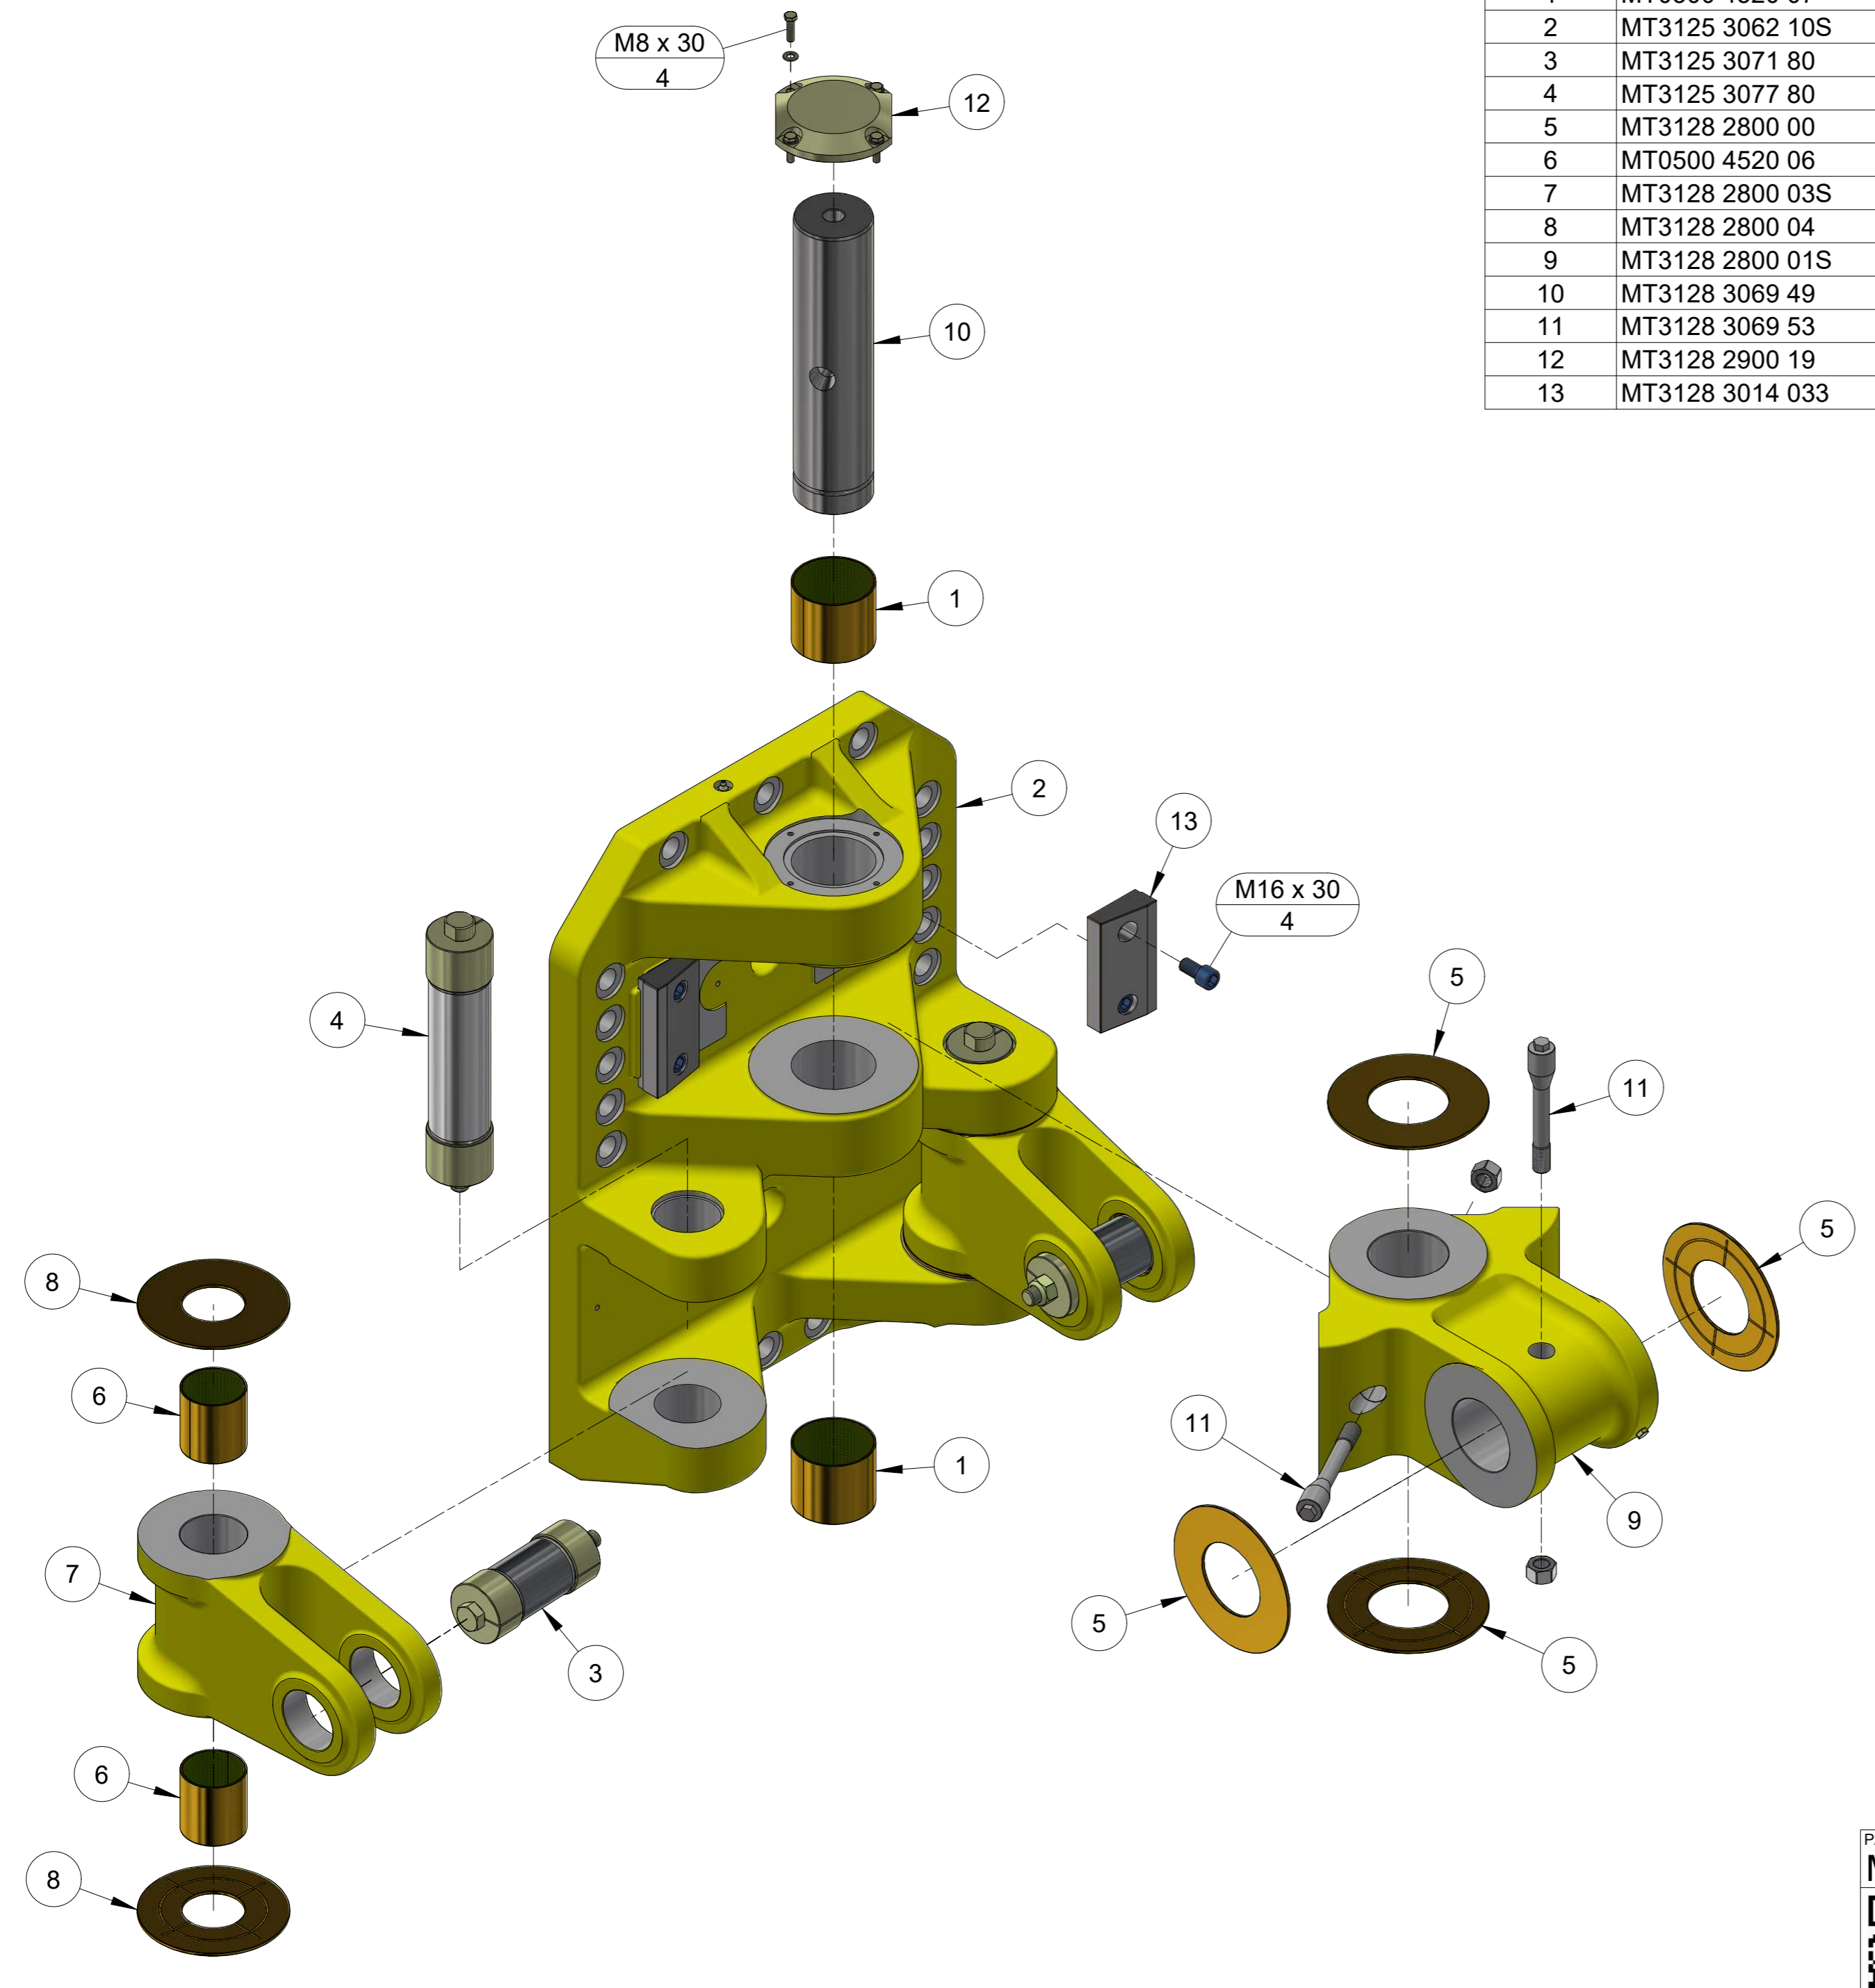

MTBUT35L

Page 1 - 3  
MT3128 3180 69S  
BOOM PART 1

MTBUT35R

Page 4 - 5  
MT3128 3166 11S  
BOOM PART 2

Page 6 - 7  
MT3128 3203 08L  
BOOM PART 3 L/H

MT3128 3203 08R  
BOOM PART 3 R/H

PART NUMBER MTBUT35L	DESCRIPTION BUT35 BOOM COMPLETE L/H
PART NUMBER MTBUT35R	DESCRIPTION BUT35 BOOM COMPLETE R/H

ITEM	PART NUMBER	DESCRIPTION	QTY	COMMENTS
1	MT0500 4520 07	BUSH	2	
2	MT3125 3062 10S	BOOM ATTACHMENT	1	Service ex.
3	MT3125 3071 80	EXPANDING SHAFT	2	
4	MT3125 3077 80	EXPANDING SHAFT	2	
5	MT3128 2800 00	THRUST WASHER	4	
6	MT0500 4520 06	BUSH	2	
7	MT3128 2800 03S	CYLINDER LINK	1	Service ex.
8	MT3128 2800 04	THRUST WASHER	4	
9	MT3128 2800 01S	BOOM LINK	1	Service ex.
10	MT3128 3069 49	SHAFT	1	
11	MT3128 3069 53	BOLT	2	Includes M20 nut
12	MT3128 2900 19	COVER	1	
13	MT3128 3014 033	BOOM STOP	2	

PART NUMBER <b>MT3128 3180 69S</b>	DESCRIPTION <b>BOOM PART 1</b>
	<p>MT Parts: 0407 059 610          1 Haehy Circuit, Roseworthy S.A. 5371          171 Dugan Street, Kalgoorlie W.A. 6430</p> <p><a href="mailto:parts@mtunderground.com">parts@mtunderground.com</a> PAGE  <a href="http://www.mtunderground.com">www.mtunderground.com</a> <b>1</b></p>
 <p><b>MAINTENANCE TECHNIQUE</b>          UNDERGROUND DRILL RELIABILITY</p>	

ITEM	PART NUMBER	DESCRIPTION	QTY	COMMENTS
1	MT0102 0460 00	PIN	4	Ø12x30
2	MT3125 3071 81	EXPANDING SHAFT	2	
3	MT3128 3060 42P	CYLINDER GUARD	2	
4	MT3128 3060 42S	CYLINDER	2	Service ex.
5	MT3128 3060 42SK	SEAL KIT	1	
6	MT0335 2171 00	CIRCLIP	4	
7	MT0501 0020 00	BEARING	2	
8	MT9128 7346 00	BUSH	2	
9	MT9127 2300 10	SEAL KIT	1	Includes washers & o-rings
10	MT9127 2300 00	BANJO BOLT	1	
11	MT9127 2299 01	TRANSFER TUBE	1	
12	MT3128 2900 19	COVER	2	
13	MT3128 3069 50	SHAFT	1	
14	MT3128 3136 87S	BOOM BODY	1	Service ex.
15	MT3128 3038 96	BUSH	2	
16	MT3128 3060 42W	WELD ON PLATE	2	