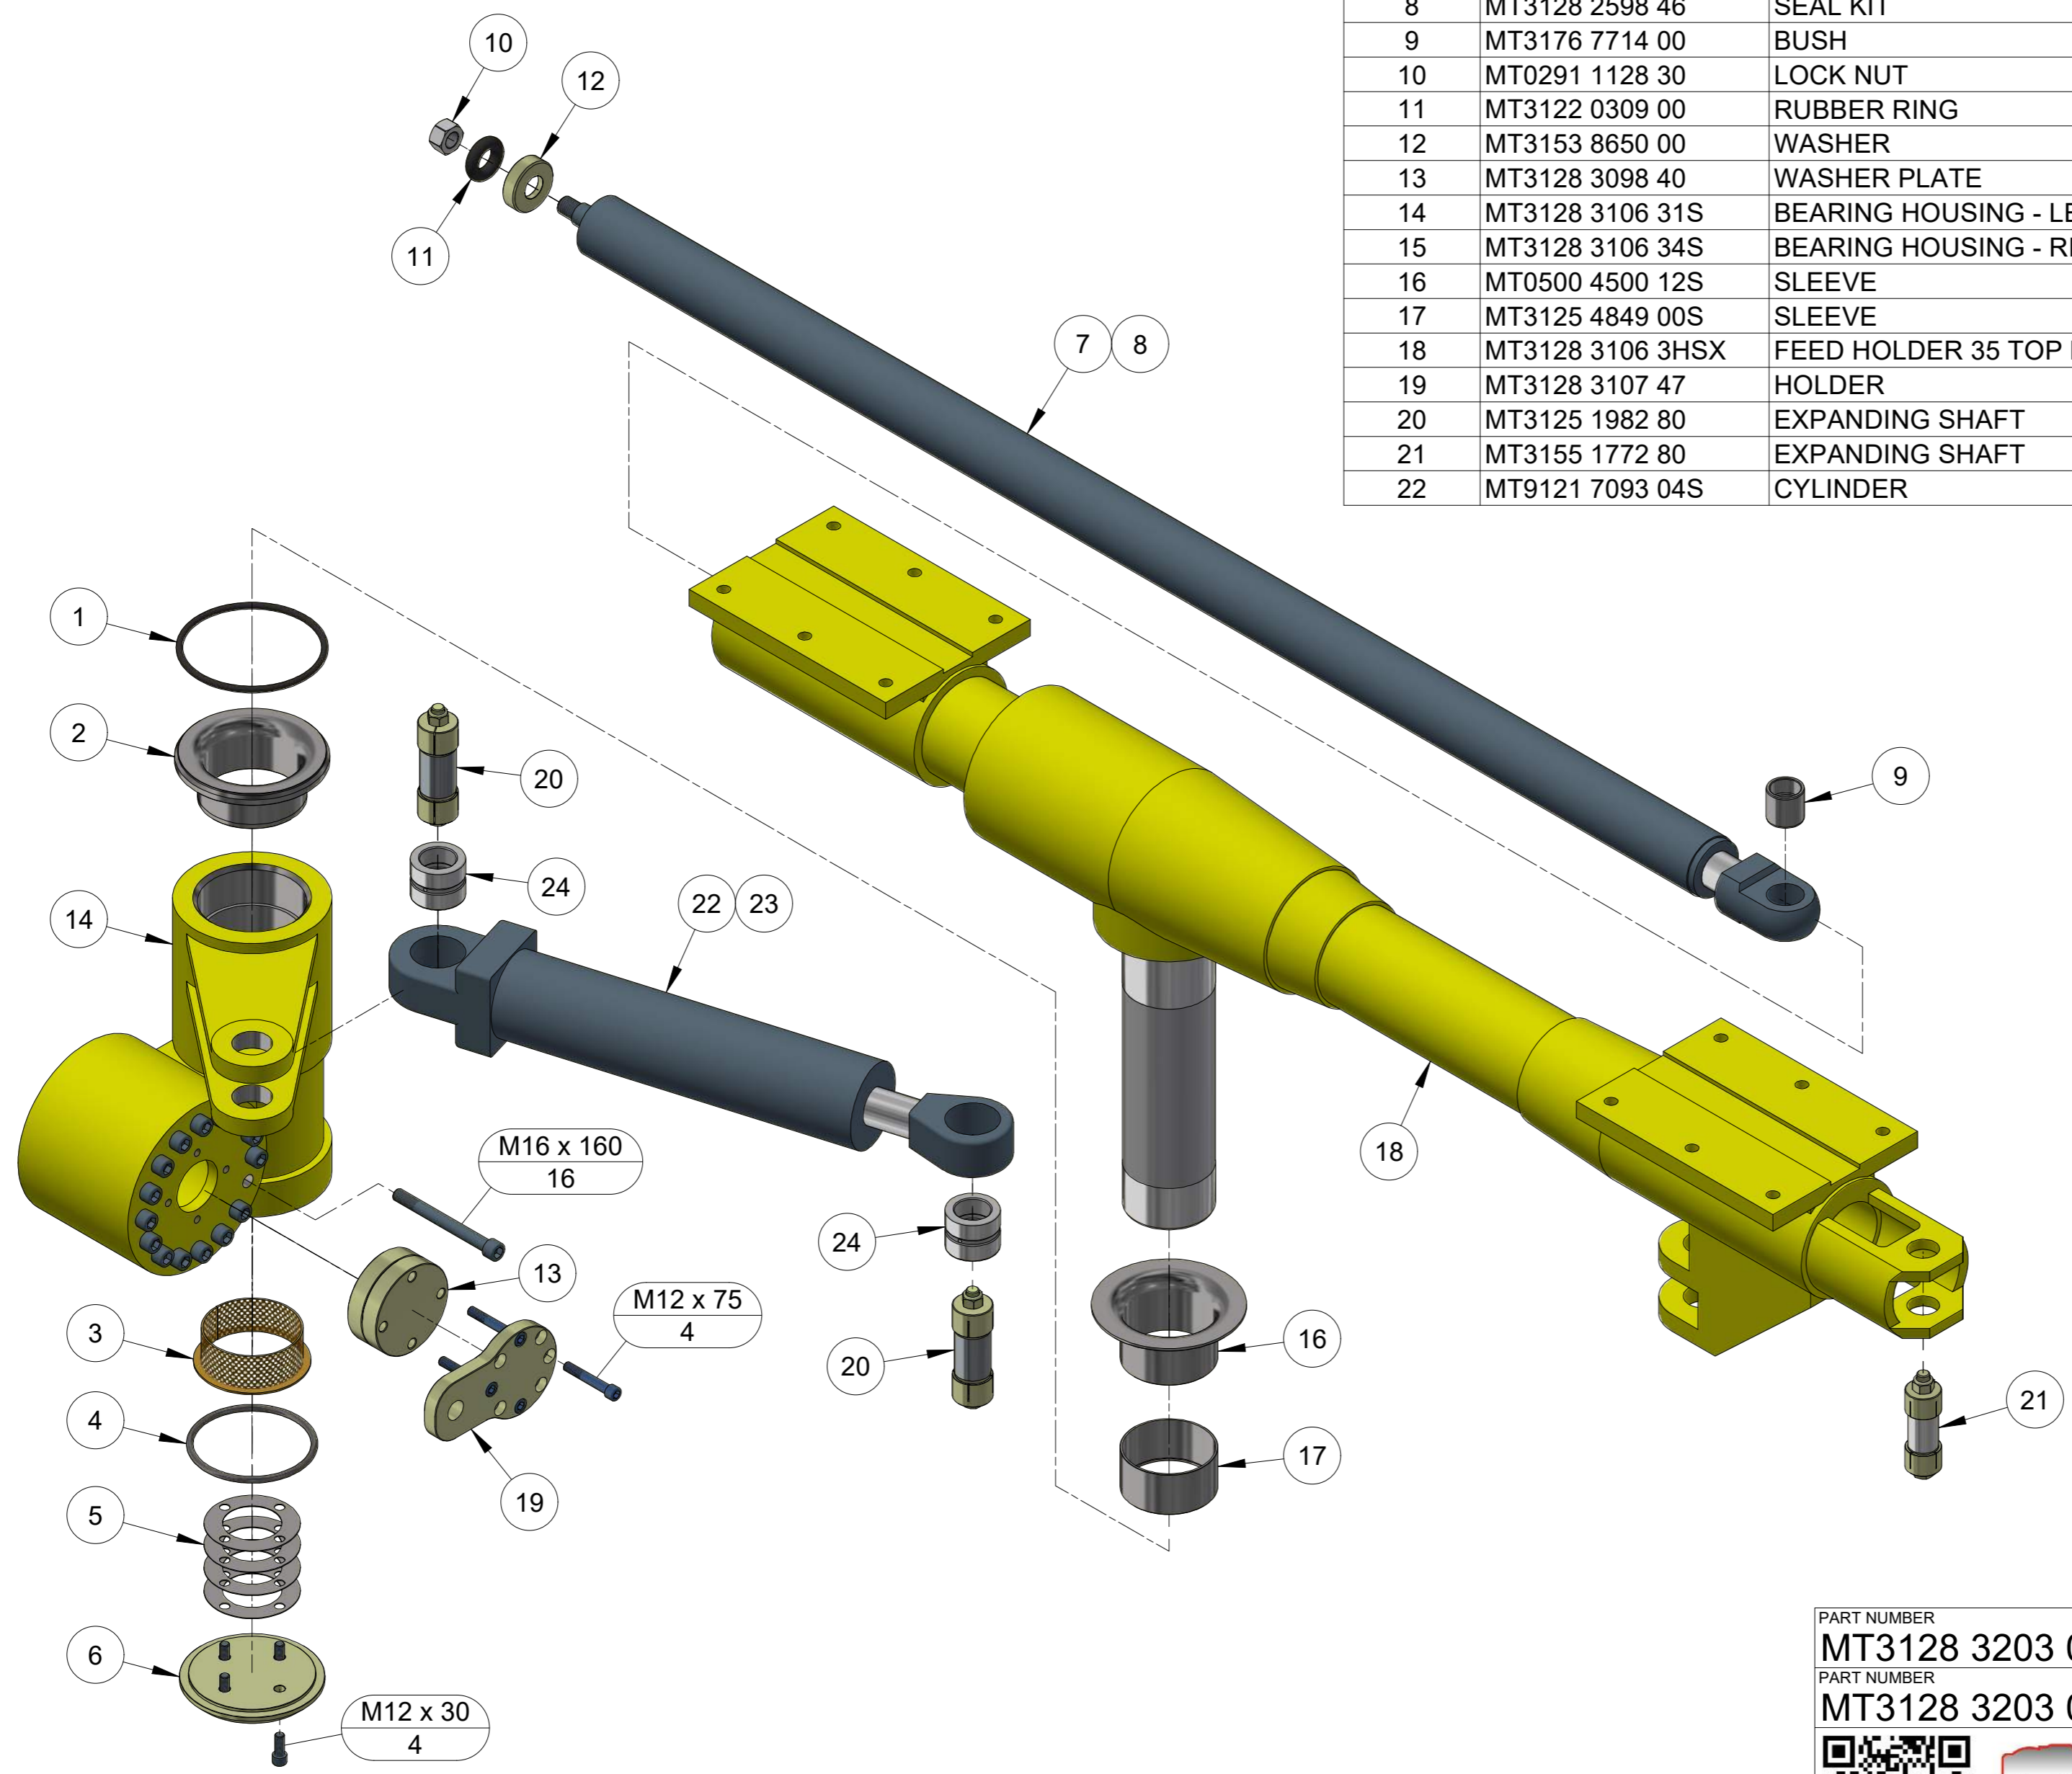

ITEM	PART NUMBER	DESCRIPTION	QTY	COMMENTS	ITEM	PART NUMBER	DESCRIPTION	QTY	COMMENTS
23	MT9121 6676 50	SEAL KIT	1		1	MT0666 8097 021	O-RING	1	
24	MT9128 7344 00	BUSH	2		2	MT3125 4849 00B	BUSH	1	
25	MT3128 3HSX RK	Rebuild Kit - BUT35 Top Mount Feed Holder	0	Includes items 1, 2, 3, 4, 5 & M12x30 bolts	3	MT0500 4500 12	BUSH	1	
26	MT3128 3HSX RKCA	Rebuild Kit - BUT35 Top Mount Feed Holder Complete Assembly	0	Includes items 1, 2, 3, 4, 5, 6, 16, 17 & M12x30 bolts	4	MT0666 8096 03S	O-RING	1	
					5	MT3128 3064 26	SHIM	4	
					6	MT3128 3070 20	COVER	1	
					7	MT3128 2598 48S	CYLINDER	1	Service ex.
					8	MT3128 2598 46	SEAL KIT	1	
					9	MT3176 7714 00	BUSH	1	
					10	MT0291 1128 30	LOCK NUT	1	
					11	MT3122 0309 00	RUBBER RING	1	
					12	MT3153 8650 00	WASHER	1	
					13	MT3128 3098 40	WASHER PLATE	2	
					14	MT3128 3106 31S	BEARING HOUSING - LEFT	1	Service ex.
					15	MT3128 3106 34S	BEARING HOUSING - RIGHT	0	Service ex.
					16	MT0500 4500 12S	SLEEVE	1	
					17	MT3125 4849 00S	SLEEVE	1	
					18	MT3128 3106 3HSX	FEED HOLDER 35 TOP MOUNT	1	Service ex. Includes items 16 & 17
					19	MT3128 3107 47	HOLDER	1	
					20	MT3125 1982 80	EXPANDING SHAFT	2	
					21	MT3155 1772 80	EXPANDING SHAFT	1	
					22	MT9121 7093 04S	CYLINDER	1	Service ex.

NOTE: L/H SHOWN

PART NUMBER MT3128 3203 08R	DESCRIPTION BOOM PART 3 R/H
PART NUMBER MT3128 3203 08L	DESCRIPTION BOOM PART 3 L/H

UNDERGROUND DRILL RELIABILITY

MT Parts: 0407 059 610
1 Haehy Circuit, Roseworthy S.A. 5371
171 Dugan Street, Kalgoorlie W.A. 6430
parts@mtunderground.com
www.mtunderground.com

PAGE **7**