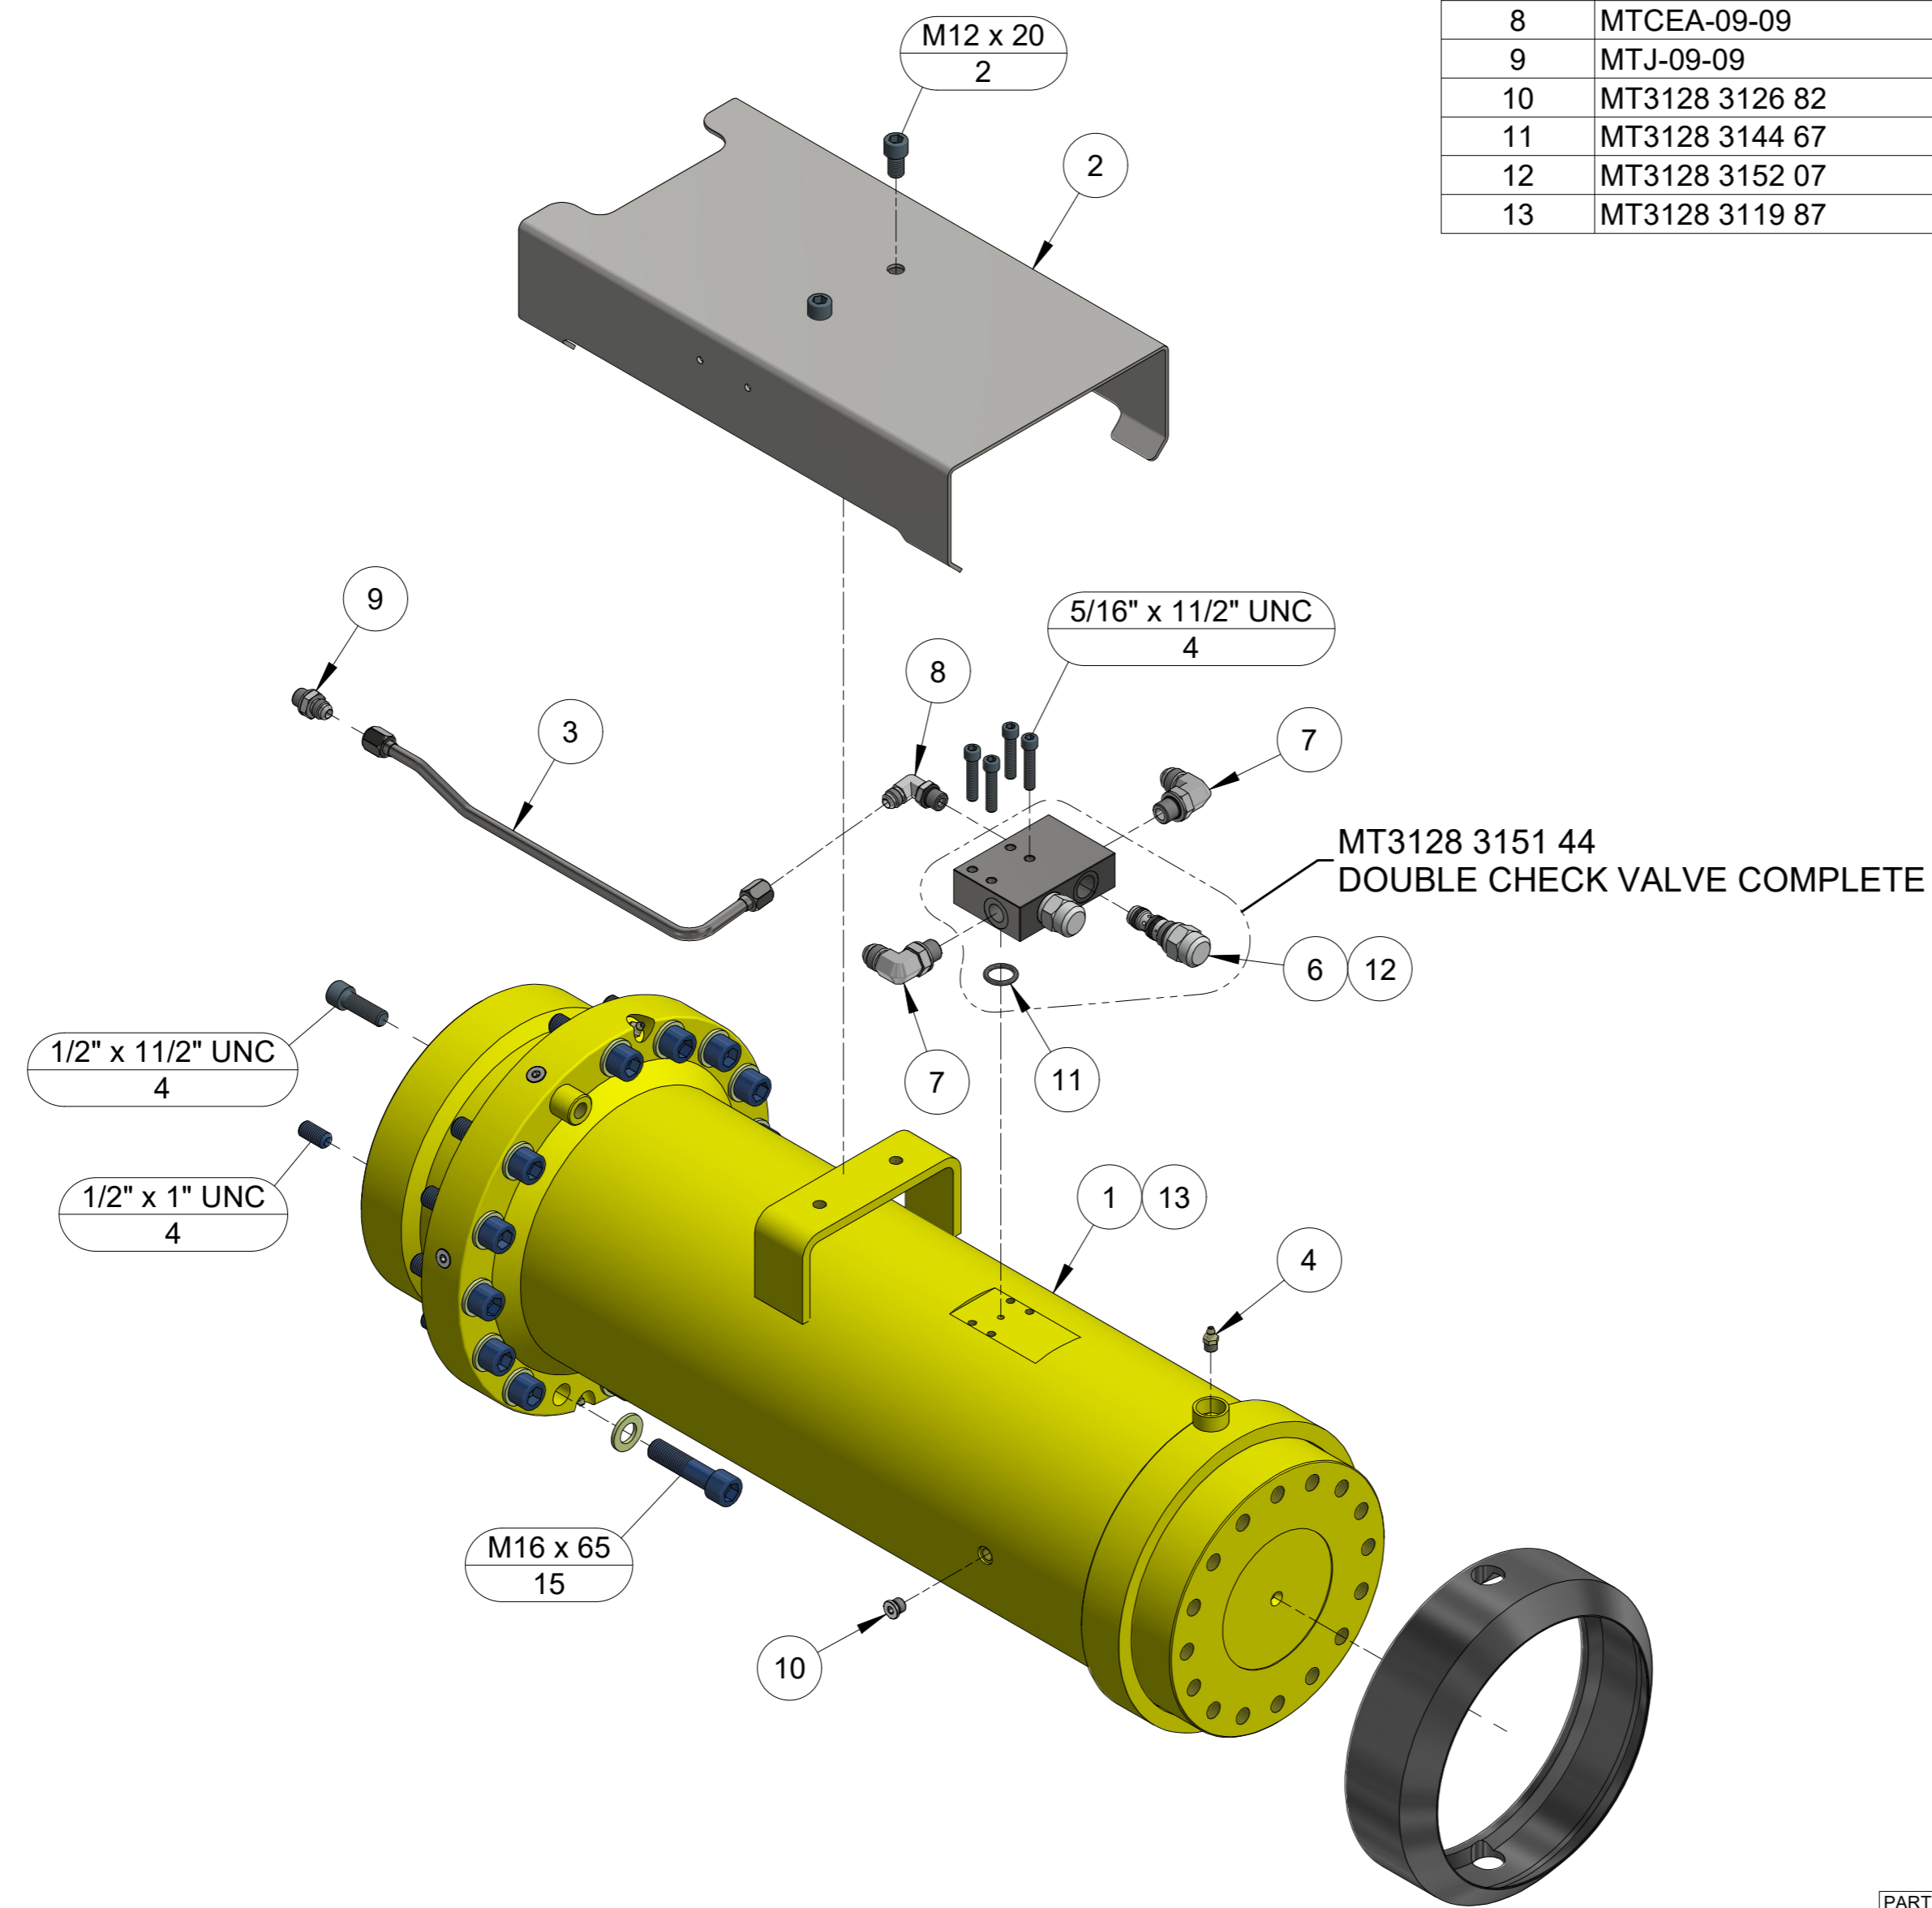

ITEM	PART NUMBER	DESCRIPTION	QTY	COMMENTS
1	MT3128 3126 45SX	TURNING DEVICE	1	Service ex.
2	MT3128 3146 75	PROTECTION	1	
3	MT3128 3146 24	TRANSFER TUBE	1	
4	MT3128 3151 47	GREASE NIPPLE	4	
5	MT3128 3151 44	DOUBLE CHECK VALVE	1	
6	MT3128 2090 11	CARTRIDGE VALVE	2	
7	MT1JG9-08-06OG	Elbow 3/4"JIC x 3/8"BSPP	2	
8	MTCEA-09-09	Elbow 9/16"JIC x 9/16"UNO	1	
9	MTJ-09-09	Nipple 9/16"JIC x 9/16"UNO	1	
10	MT3128 3126 82	Plug 7/16"UNO	5	
11	MT3128 3144 67	SEAL KIT	1	
12	MT3128 3152 07	SEAL KIT	1	
13	MT3128 3119 87	SEAL KIT	1	

PART NUMBER MT3128 3126 45	DESCRIPTION TURNING DEVICE
	MAINTENANCE TECHNIQUE UNDERGROUND DRILL RELIABILITY
MT Parts: 0407 059 610 1 Haehy Circuit, Roseworthy S.A. 5371 171 Dugan Street, Kalgoorlie W.A. 6430 parts@mtunderground.com PAGE www.mtunderground.com	
6