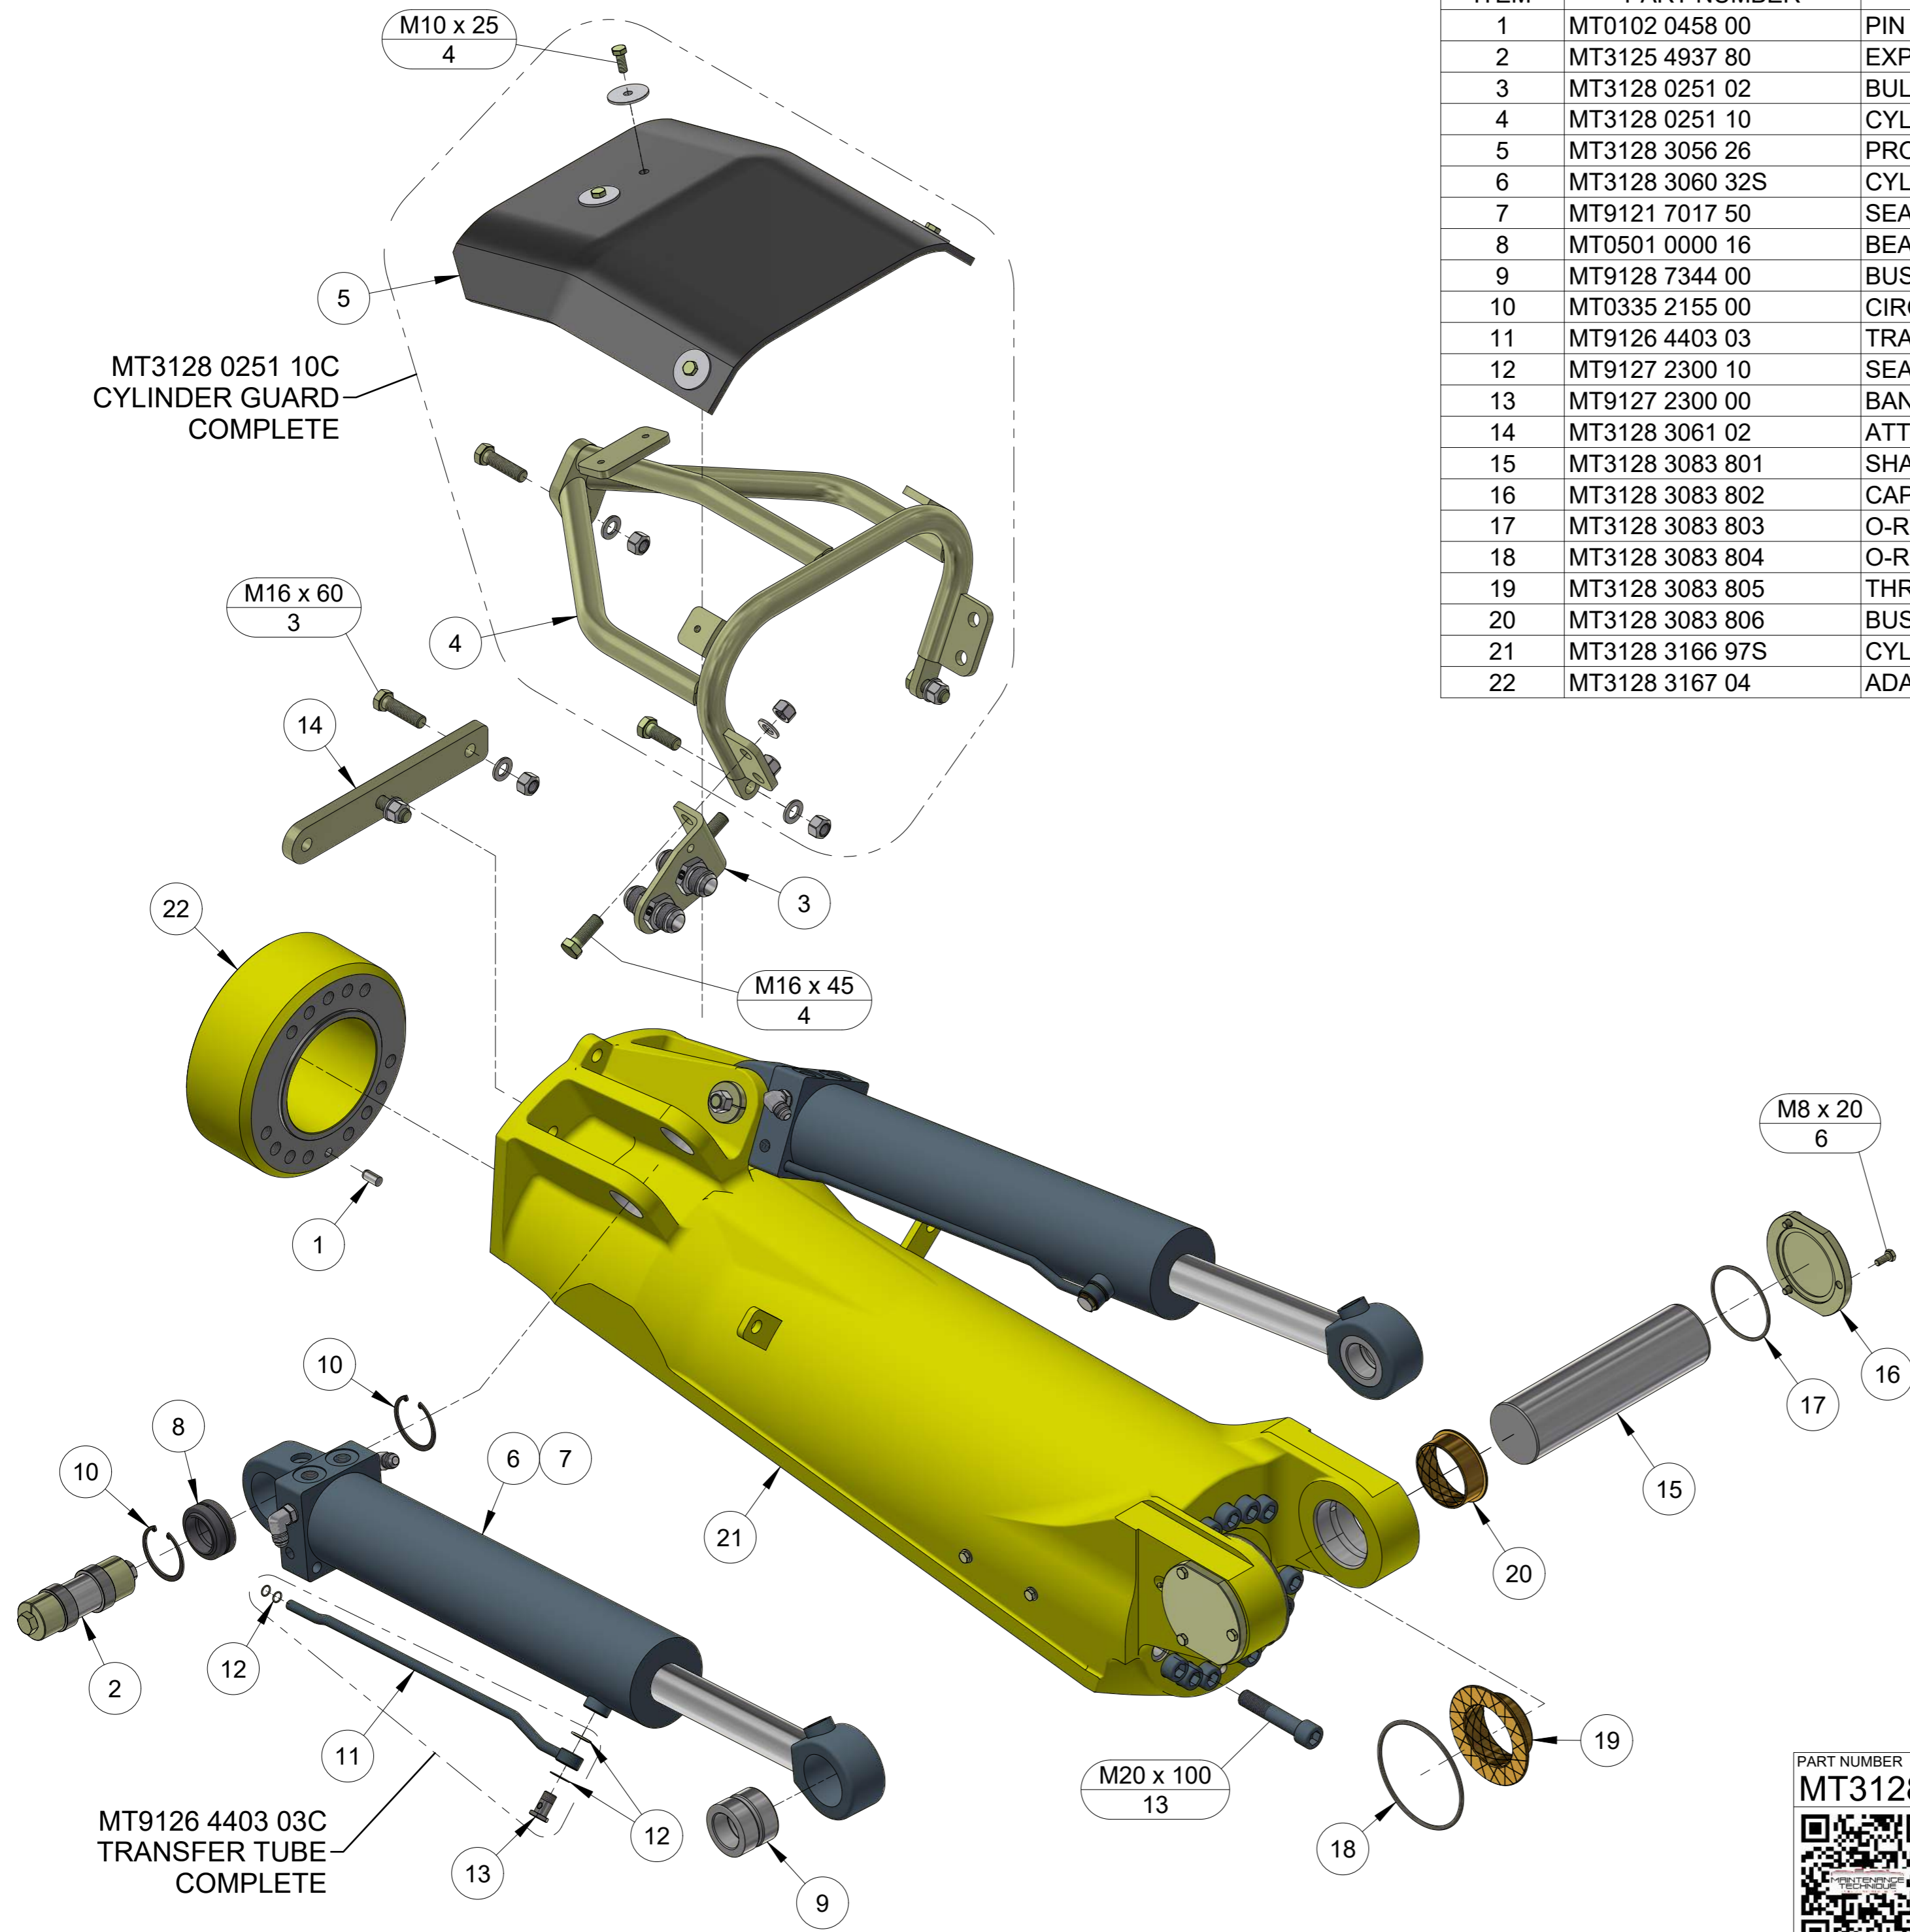

ITEM	PART NUMBER	DESCRIPTION	QTY	COMMENTS
1	MT0102 0458 00	PIN	1	
2	MT3125 4937 80	EXPANDING SHAFT	2	
3	MT3128 0251 02	BULKHEAD BRACKET	1	
4	MT3128 0251 10	CYLINDER GUARD	1	
5	MT3128 3056 26	PROTECTION MAT	1	
6	MT3128 3060 32S	CYLINDER	2	Service ex.
7	MT9121 7017 50	SEAL KIT	1	
8	MT0501 0000 16	BEARING	2	
9	MT9128 7344 00	BUSH	2	
10	MT0335 2155 00	CIRCLIP	4	
11	MT9126 4403 03	TRANSFER TUBE	1	
12	MT9127 2300 10	SEAL KIT	1	Includes washers & o-rings
13	MT9127 2300 00	BANJO BOLT	1	
14	MT3128 3061 02	ATTACHMENT BRACKET	1	
15	MT3128 3083 801	SHAFT	1	
16	MT3128 3083 802	CAP	2	
17	MT3128 3083 803	O-RING	2	
18	MT3128 3083 804	O-RING	2	
19	MT3128 3083 805	THRUST WASHER	2	
20	MT3128 3083 806	BUSH	2	
21	MT3128 3166 97S	CYLINDER BRACKET	1	Service ex.
22	MT3128 3167 04	ADAPTER	1	

PART NUMBER MT3128 3166 11S	DESCRIPTION BOOM PART 2	MT Parts: 0407 059 610 1 Haehy Circuit, Roseworthy S.A. 5371 171 Dugan Street, Kalgoorlie W.A. 6430 parts@mtunderground.com www.mtunderground.com
		PAGE 4

UNDERGROUND DRILL RELIABILITY