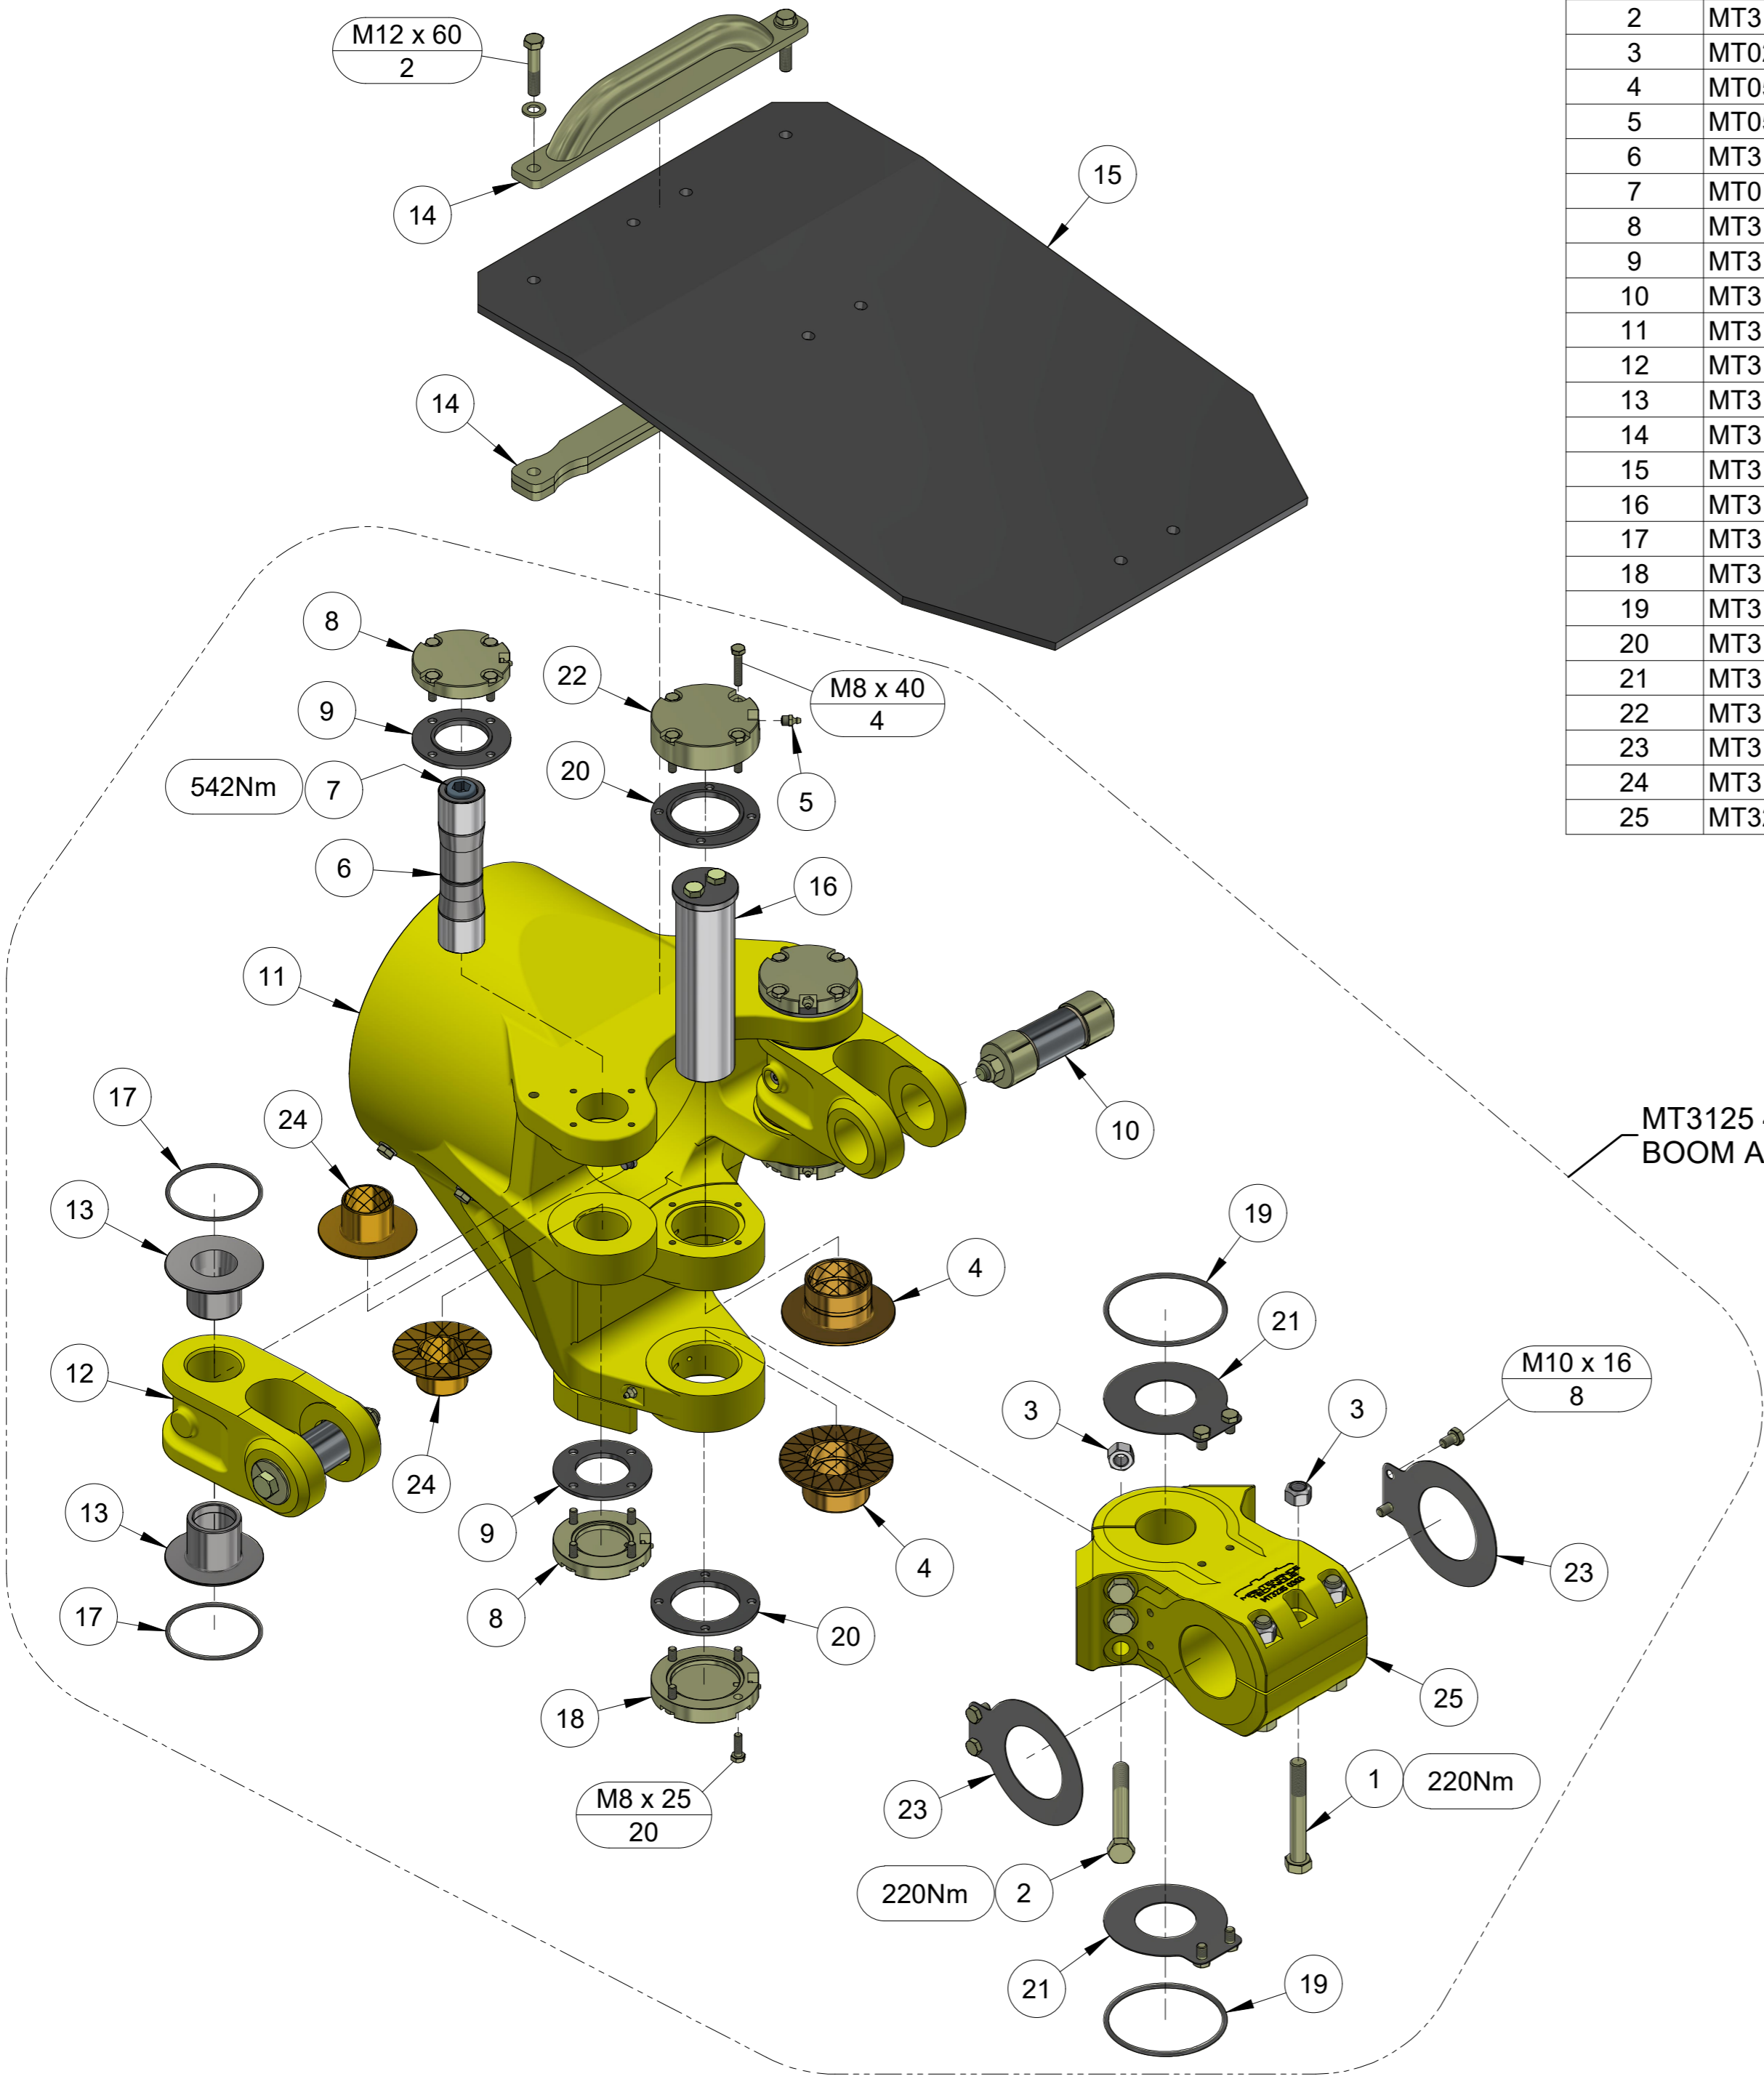

ITEM	PART NUMBER	DESCRIPTION	QTY	COMMENTS
1	MT3128 3069 55B	BOLT	3	M16x120 Hex Hd Bolt gr8.8 Z/P
2	MT3128 3069 54B	BOLT	3	M16x140 Hex Hd Bolt gr8.8 Z/P
3	MT0291 1128 25	LOCK NUT	6	M16x2.0 Coneloc Nut
4	MT0500 4520 601	BUSH	2	
5	MT0544 2162 00	GREASE NIPPLE	8	1/8" BSPT
6	MT3125 1974 451	SHAFT - LINK ARM	2	
7	MT0147 1960 28B	SCREW	1	M20x160 SHCS
8	MT3125 1974 453	CAP	4	
9	MT3125 1974 454	SEAL	4	
10	MT3125 1982 80	EXPANDING SHAFT	2	
11	MT3125 4855 09SX	BOOM ATTACHMENT	1	Service ex.
12	MT3128 2800 07S	LINK	2	Service ex.
13	MT3125 4857 70T	TAPER BUSH	4	
14	MT3128 0265 00C	CLAMP COMPLETE	1	Clamp & spacer
15	MT3128 3020 54	PROTECTION MAT	1	
16	MT3128 3069 600	SHAFT COMPLETE	1	
17	MT3128 3083 803	O-RING	4	
18	MT3128 3069 602	CAP	1	
19	MT3128 3069 603	O-RING	2	
20	MT3128 3069 604	SEAL	2	
21	MT3128 3069 605	WEAR PLATE	2	
22	MT3128 3069 607	CAP - TOP	1	
23	MT3128 3083 807	WEAR PLATE	2	
24	MT3177 0074 601	BUSH	4	
25	MT3235 0303	LINK	1	

PART NUMBER	DESCRIPTION
MT3128 3166 11S	BOOM PART 2
	MT Parts: 0407 059 610 1 Haesy Circuit, Roseworthy S.A. 5371 171 Dugan Street, Kalgoorlie W.A. 6430 parts@mtunderground.com www.mtunderground.com
UNDERGROUND DRILL RELIABILITY	
PAGE 5