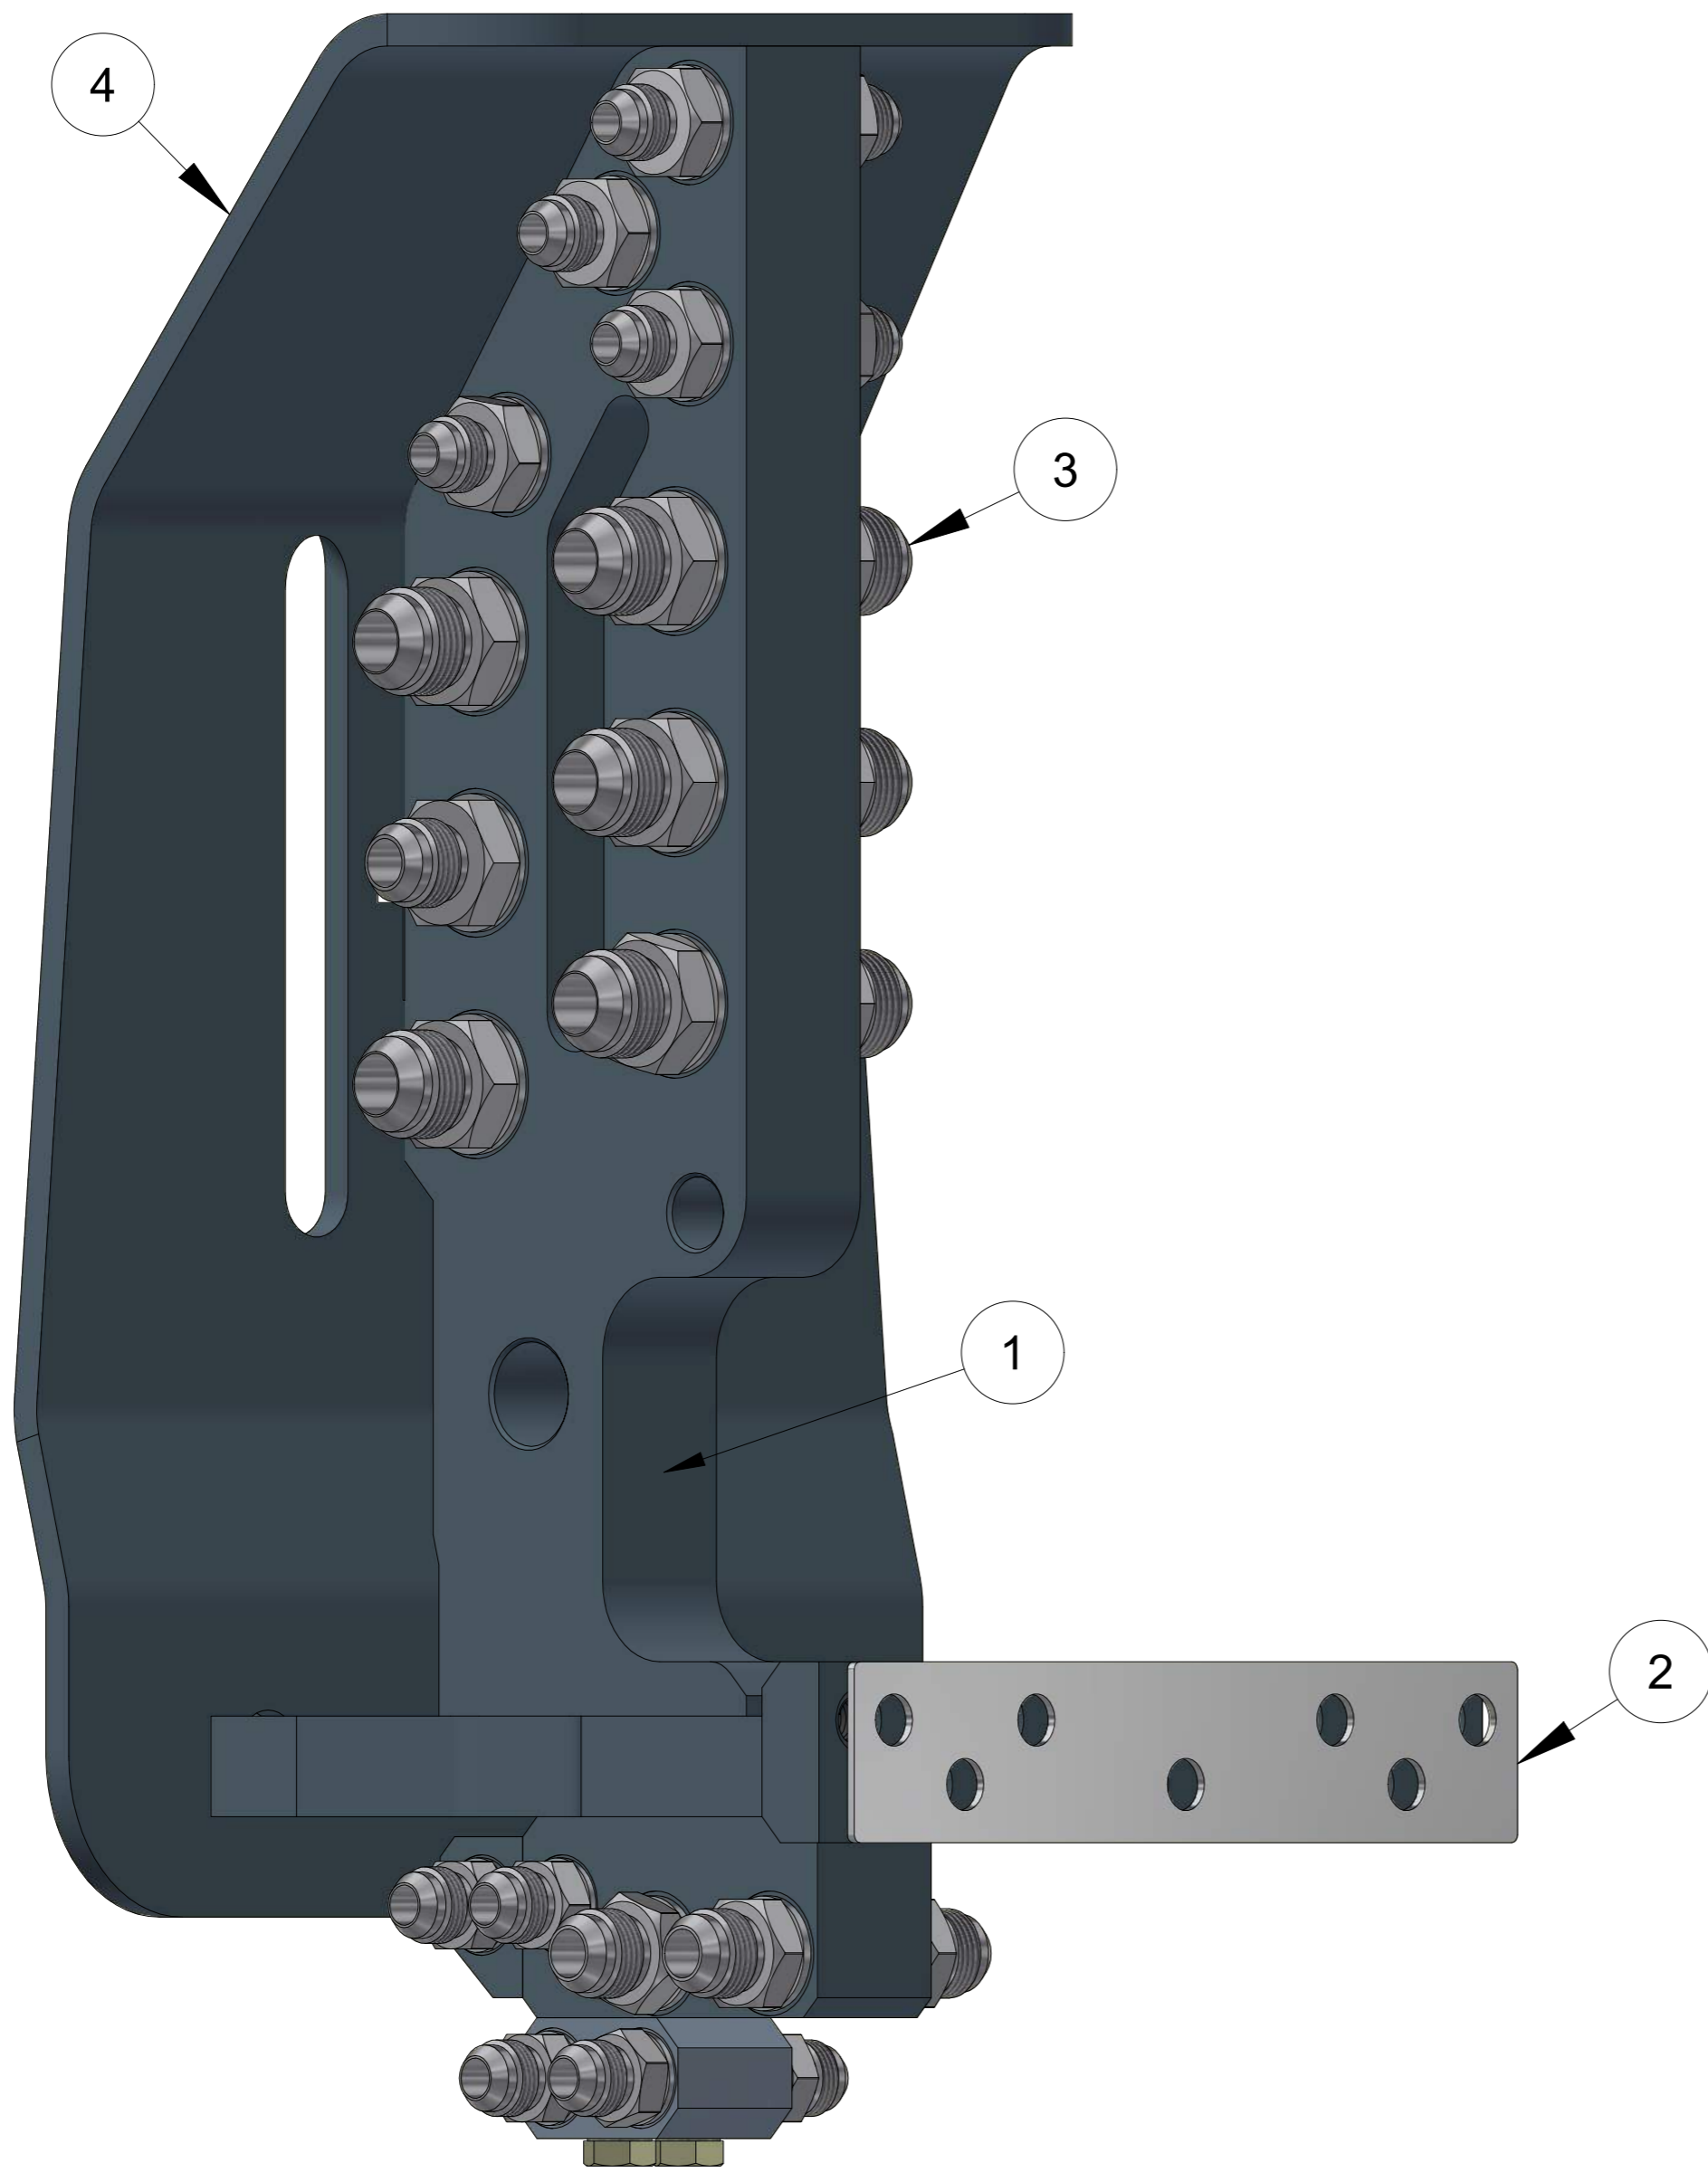

ITEM	PART NUMBER	DESCRIPTION	QTY	COMMENTS
1	MT3128 3148 H7	BULKHEAD	1	
2	MT3128 3073 04W	HOSE ATTACHMENT WASHER	1	
3	MT3128 3148 C7FC	COMPLETE FITTINGS KIT	1	
4	MT3128 3148 P7	PROTECTION	1	

PART NUMBER	DESCRIPTION
MT3128 3148 C7	1838 EXT. BULKHEAD COMPLETE
	MT Parts: 0407 059 610 1 Haesy Circuit, Roseworthy S.A. 5371 171 Dugan Street, Kalgoorlie W.A. 6430 parts@mtunderground.com www.mtunderground.com
	PAGE 11