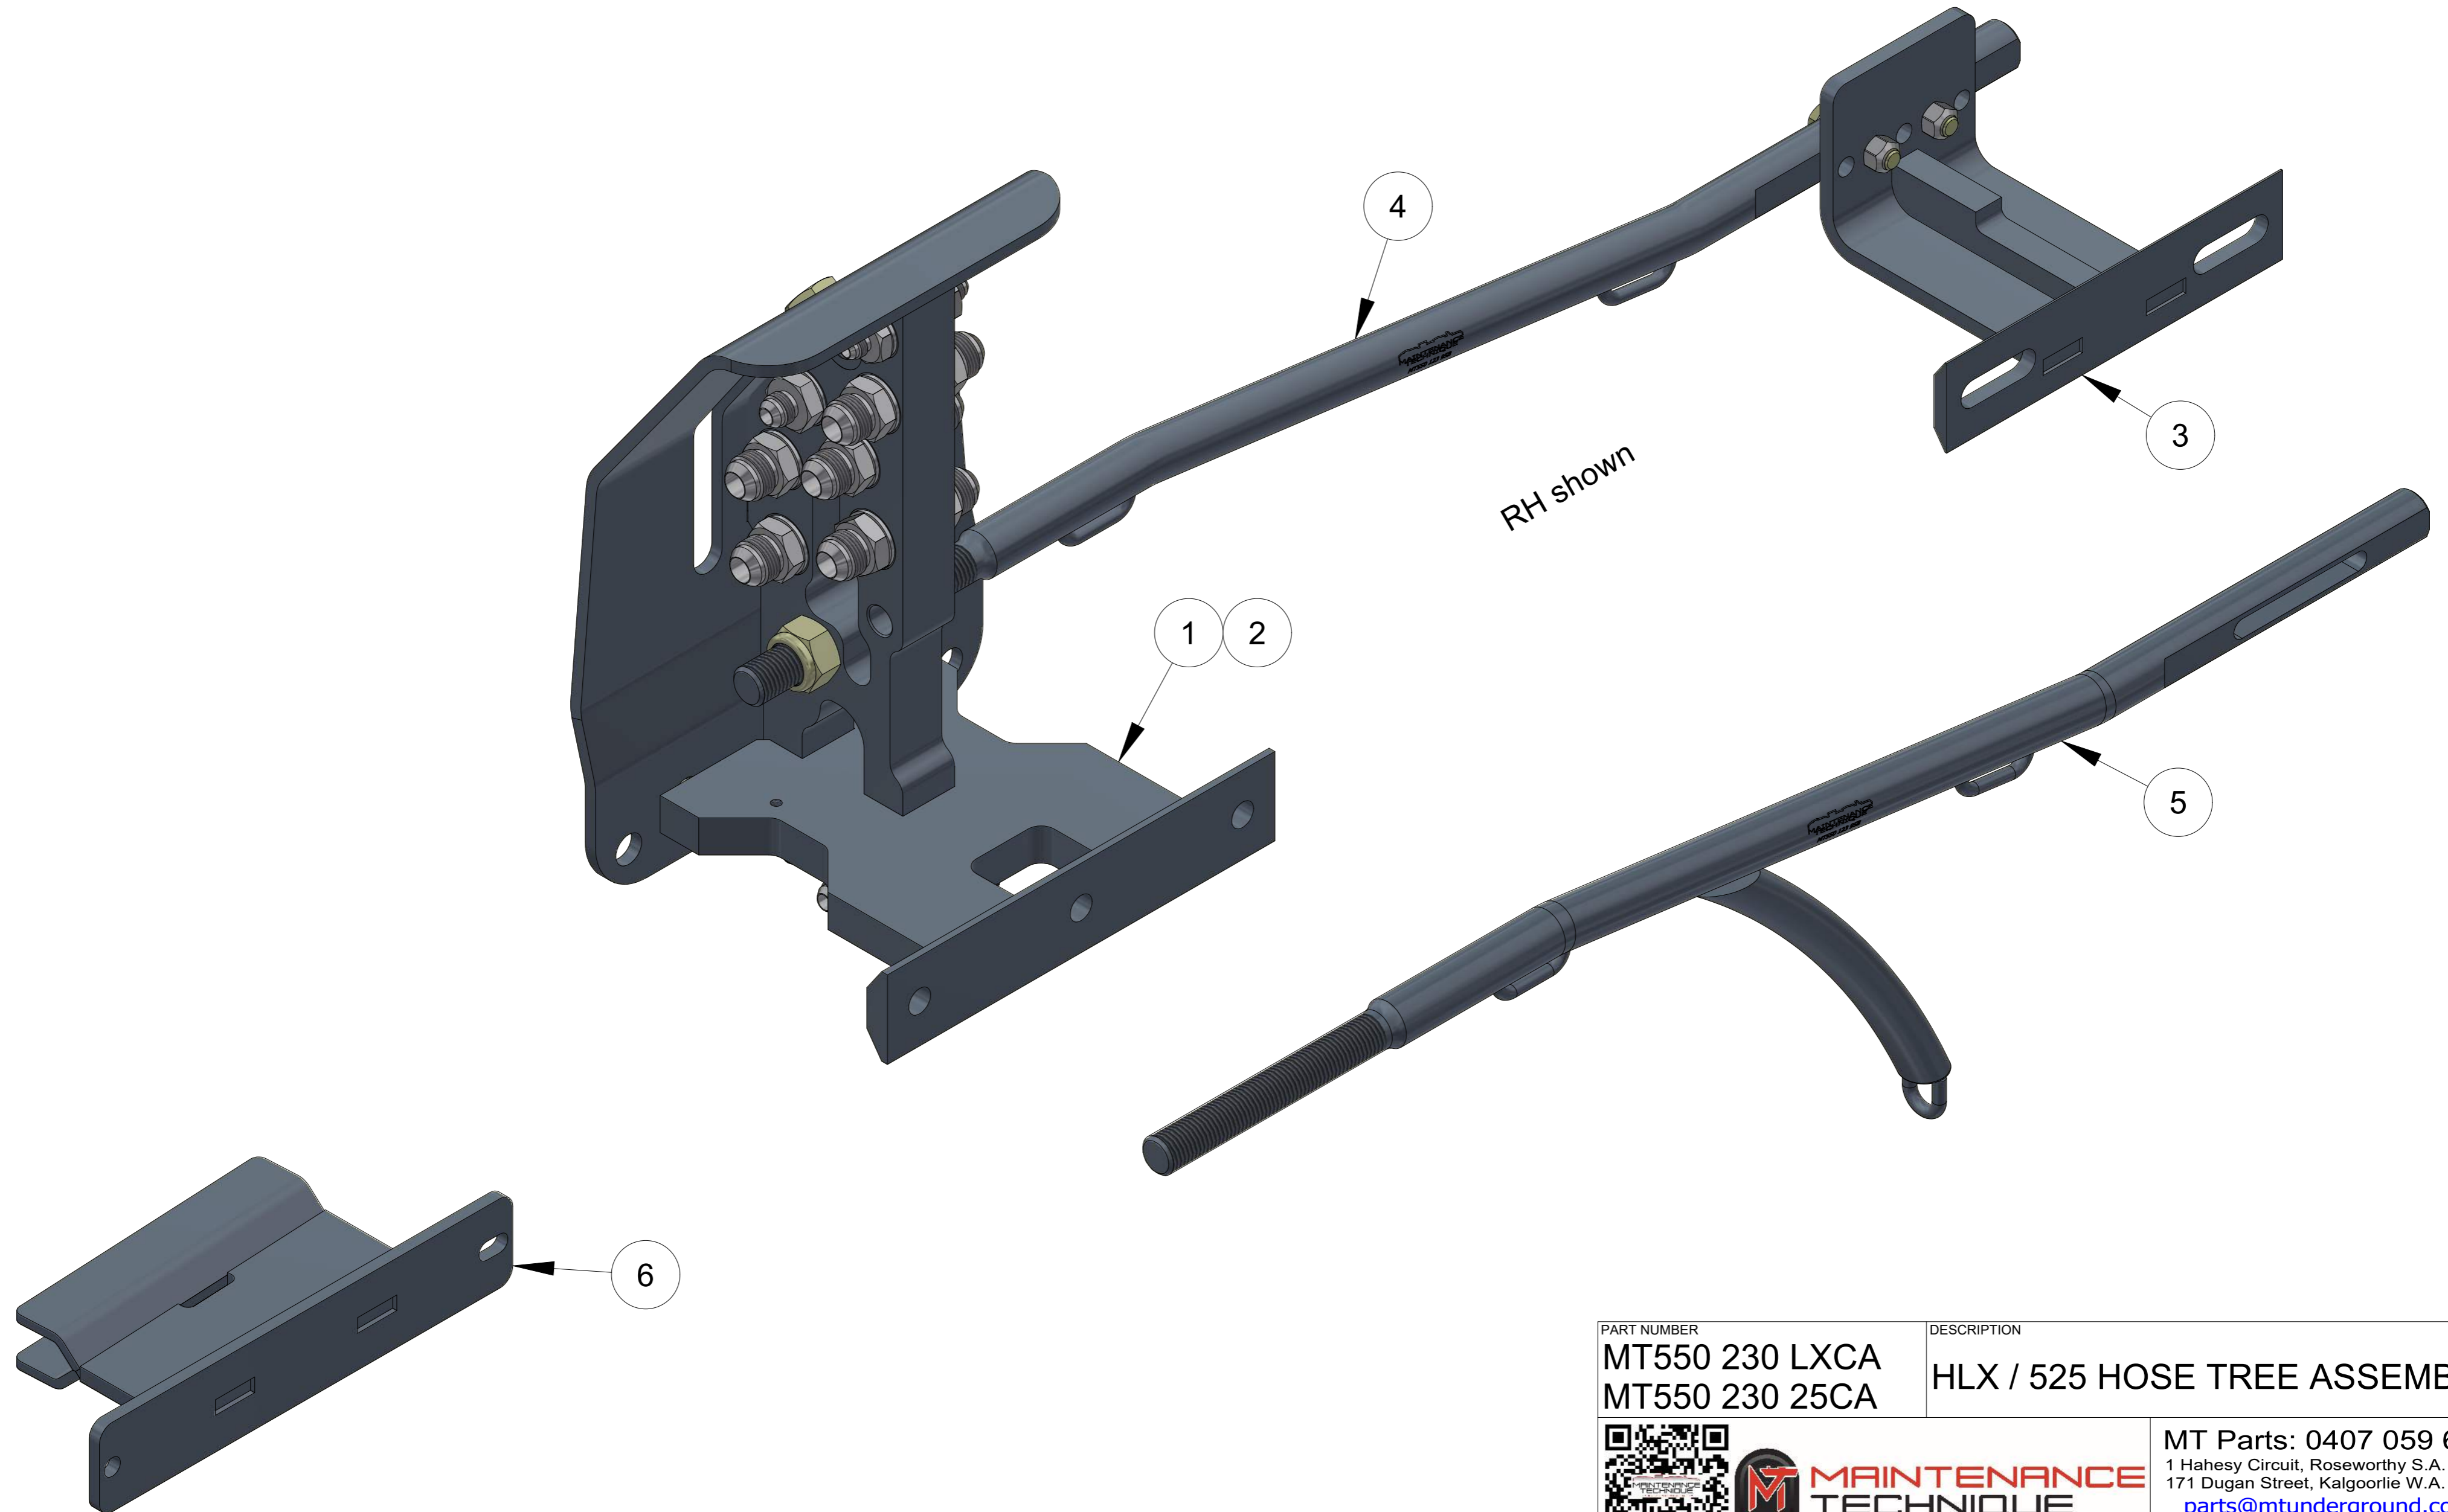

ITEM	PART NUMBER	DESCRIPTION	QTY	COMMENTS
1	MT550 231 LXC	BULKHEAD COMPLETE (HLX)	1	Page 02
2	MT550 230 25C	BULKHEAD COMPLETE (525)	1	Page 02
3	MT550 123 95	BRACKET	1	
4	MT550 123 95B	BAR	1	
5	MT550 123 952	BAR	-	Optional, not included
6	MT331 341 78HD	FEED HOSE GUIDE	1	

PART NUMBER	DESCRIPTION
MT550 230 LXCA	HLX / 525 HOSE TREE ASSEMBLY
MT550 230 25CA	

MT Parts: 0407 059 610
1 Haesy Circuit, Roseworthy S.A. 5371
171 Dugan Street, Kalgoorlie W.A. 6430
parts@mtunderground.com
www.mtunderground.com