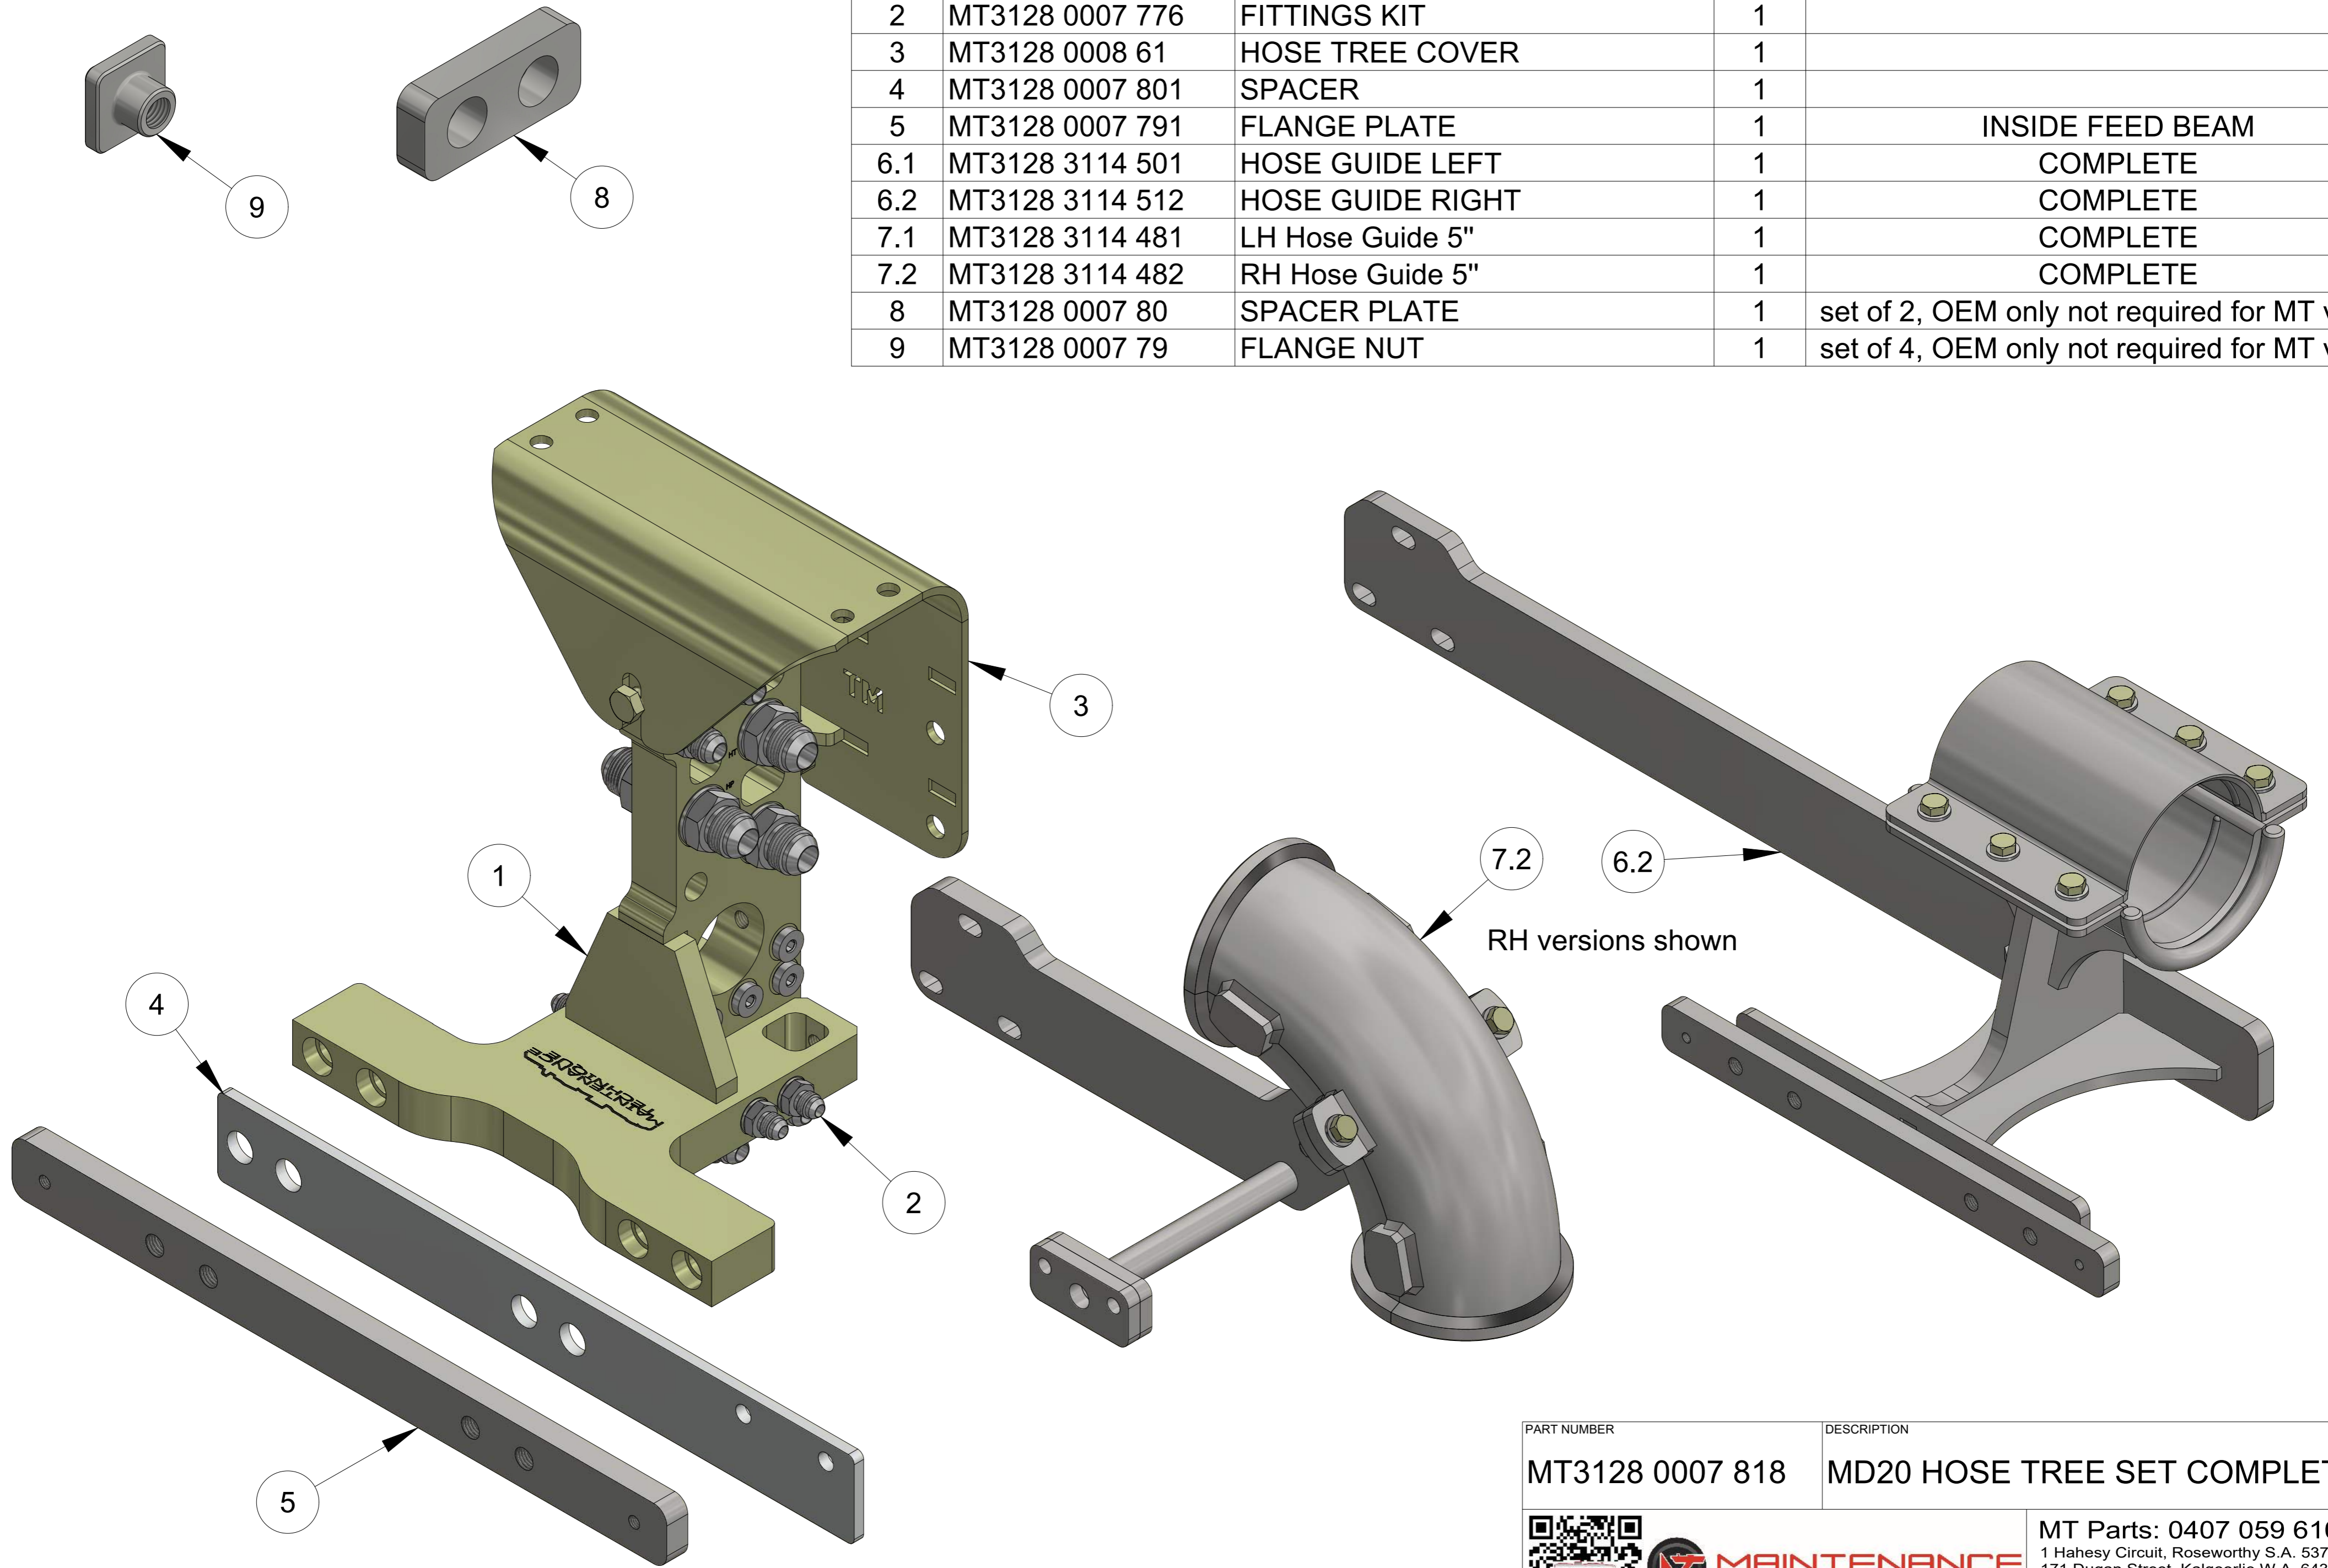

ITEM	PART NUMBER	DESCRIPTION	QTY	COMMENTS
1	MT3128 0007 81	HOSE TREE	1	
2	MT3128 0007 776	FITTINGS KIT	1	
3	MT3128 0008 61	HOSE TREE COVER	1	
4	MT3128 0007 801	SPACER	1	
5	MT3128 0007 791	FLANGE PLATE	1	INSIDE FEED BEAM
6.1	MT3128 3114 501	HOSE GUIDE LEFT	1	COMPLETE
6.2	MT3128 3114 512	HOSE GUIDE RIGHT	1	COMPLETE
7.1	MT3128 3114 481	LH Hose Guide 5"	1	COMPLETE
7.2	MT3128 3114 482	RH Hose Guide 5"	1	COMPLETE
8	MT3128 0007 80	SPACER PLATE	1	set of 2, OEM only not required for MT version
9	MT3128 0007 79	FLANGE NUT	1	set of 4, OEM only not required for MT version

PART NUMBER	DESCRIPTION
MT3128 0007 818	MD20 HOSE TREE SET COMPLETE

**MAINTENANCE
TECHNIQUE**

MT Parts: 0407 059 610
1 Haesy Circuit, Roseworthy S.A. 5371
171 Dugan Street, Kalgoorlie W.A. 6430
parts@mtunderground.com
www.mtunderground.com

PAGE	13