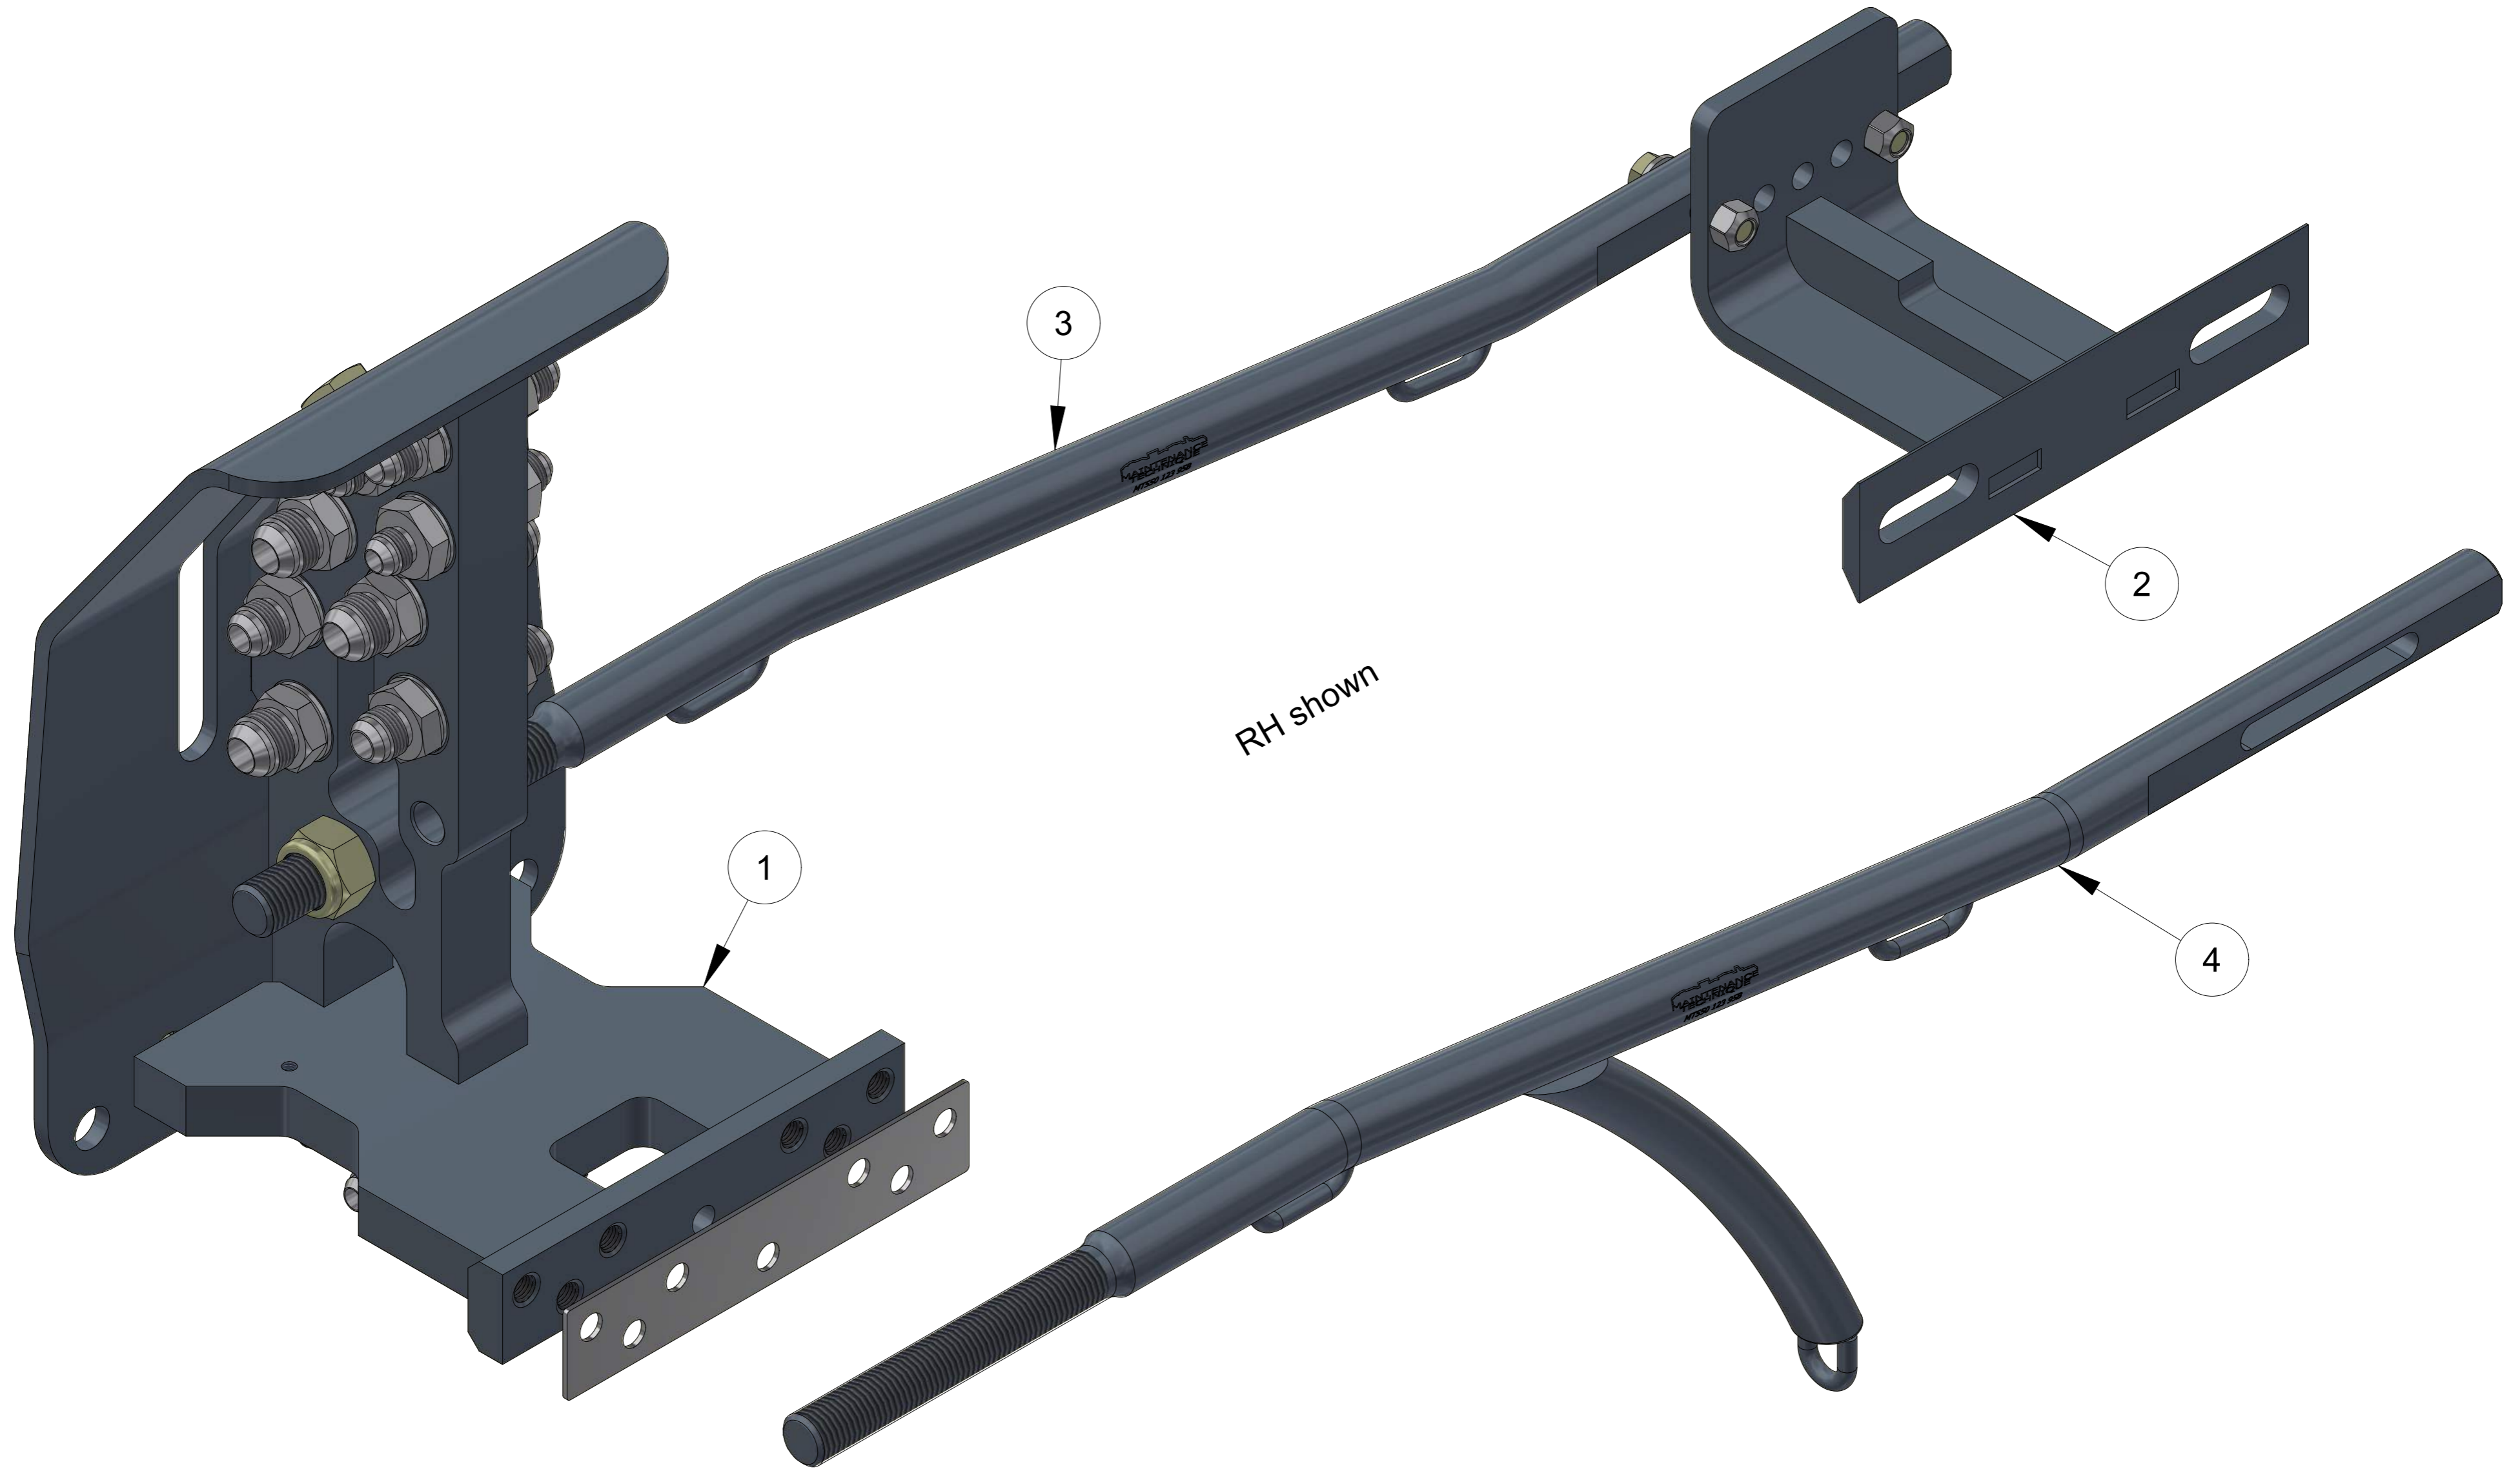

ITEM	PART NUMBER	DESCRIPTION	QTY	COMMENTS
1	MT3128 3073 04A	HOSE ATTACHMENT COMPLETE	1	Page 08
2	MT550 123 95	BRACKET	1	
3	MT550 123 95B	BAR	1	
4	MT550 123 952	BAR	-	Optional, not included

PART NUMBER	DESCRIPTION
MT3128 3073 04AC	BOOMER 1838 HOSE TREE ASSEMBLY

MT Parts: 0407 059 610
1 Haesy Circuit, Roseworthy S.A. 5371
171 Dugan Street, Kalgoorlie W.A. 6430
parts@mtunderground.com
www.mtunderground.com