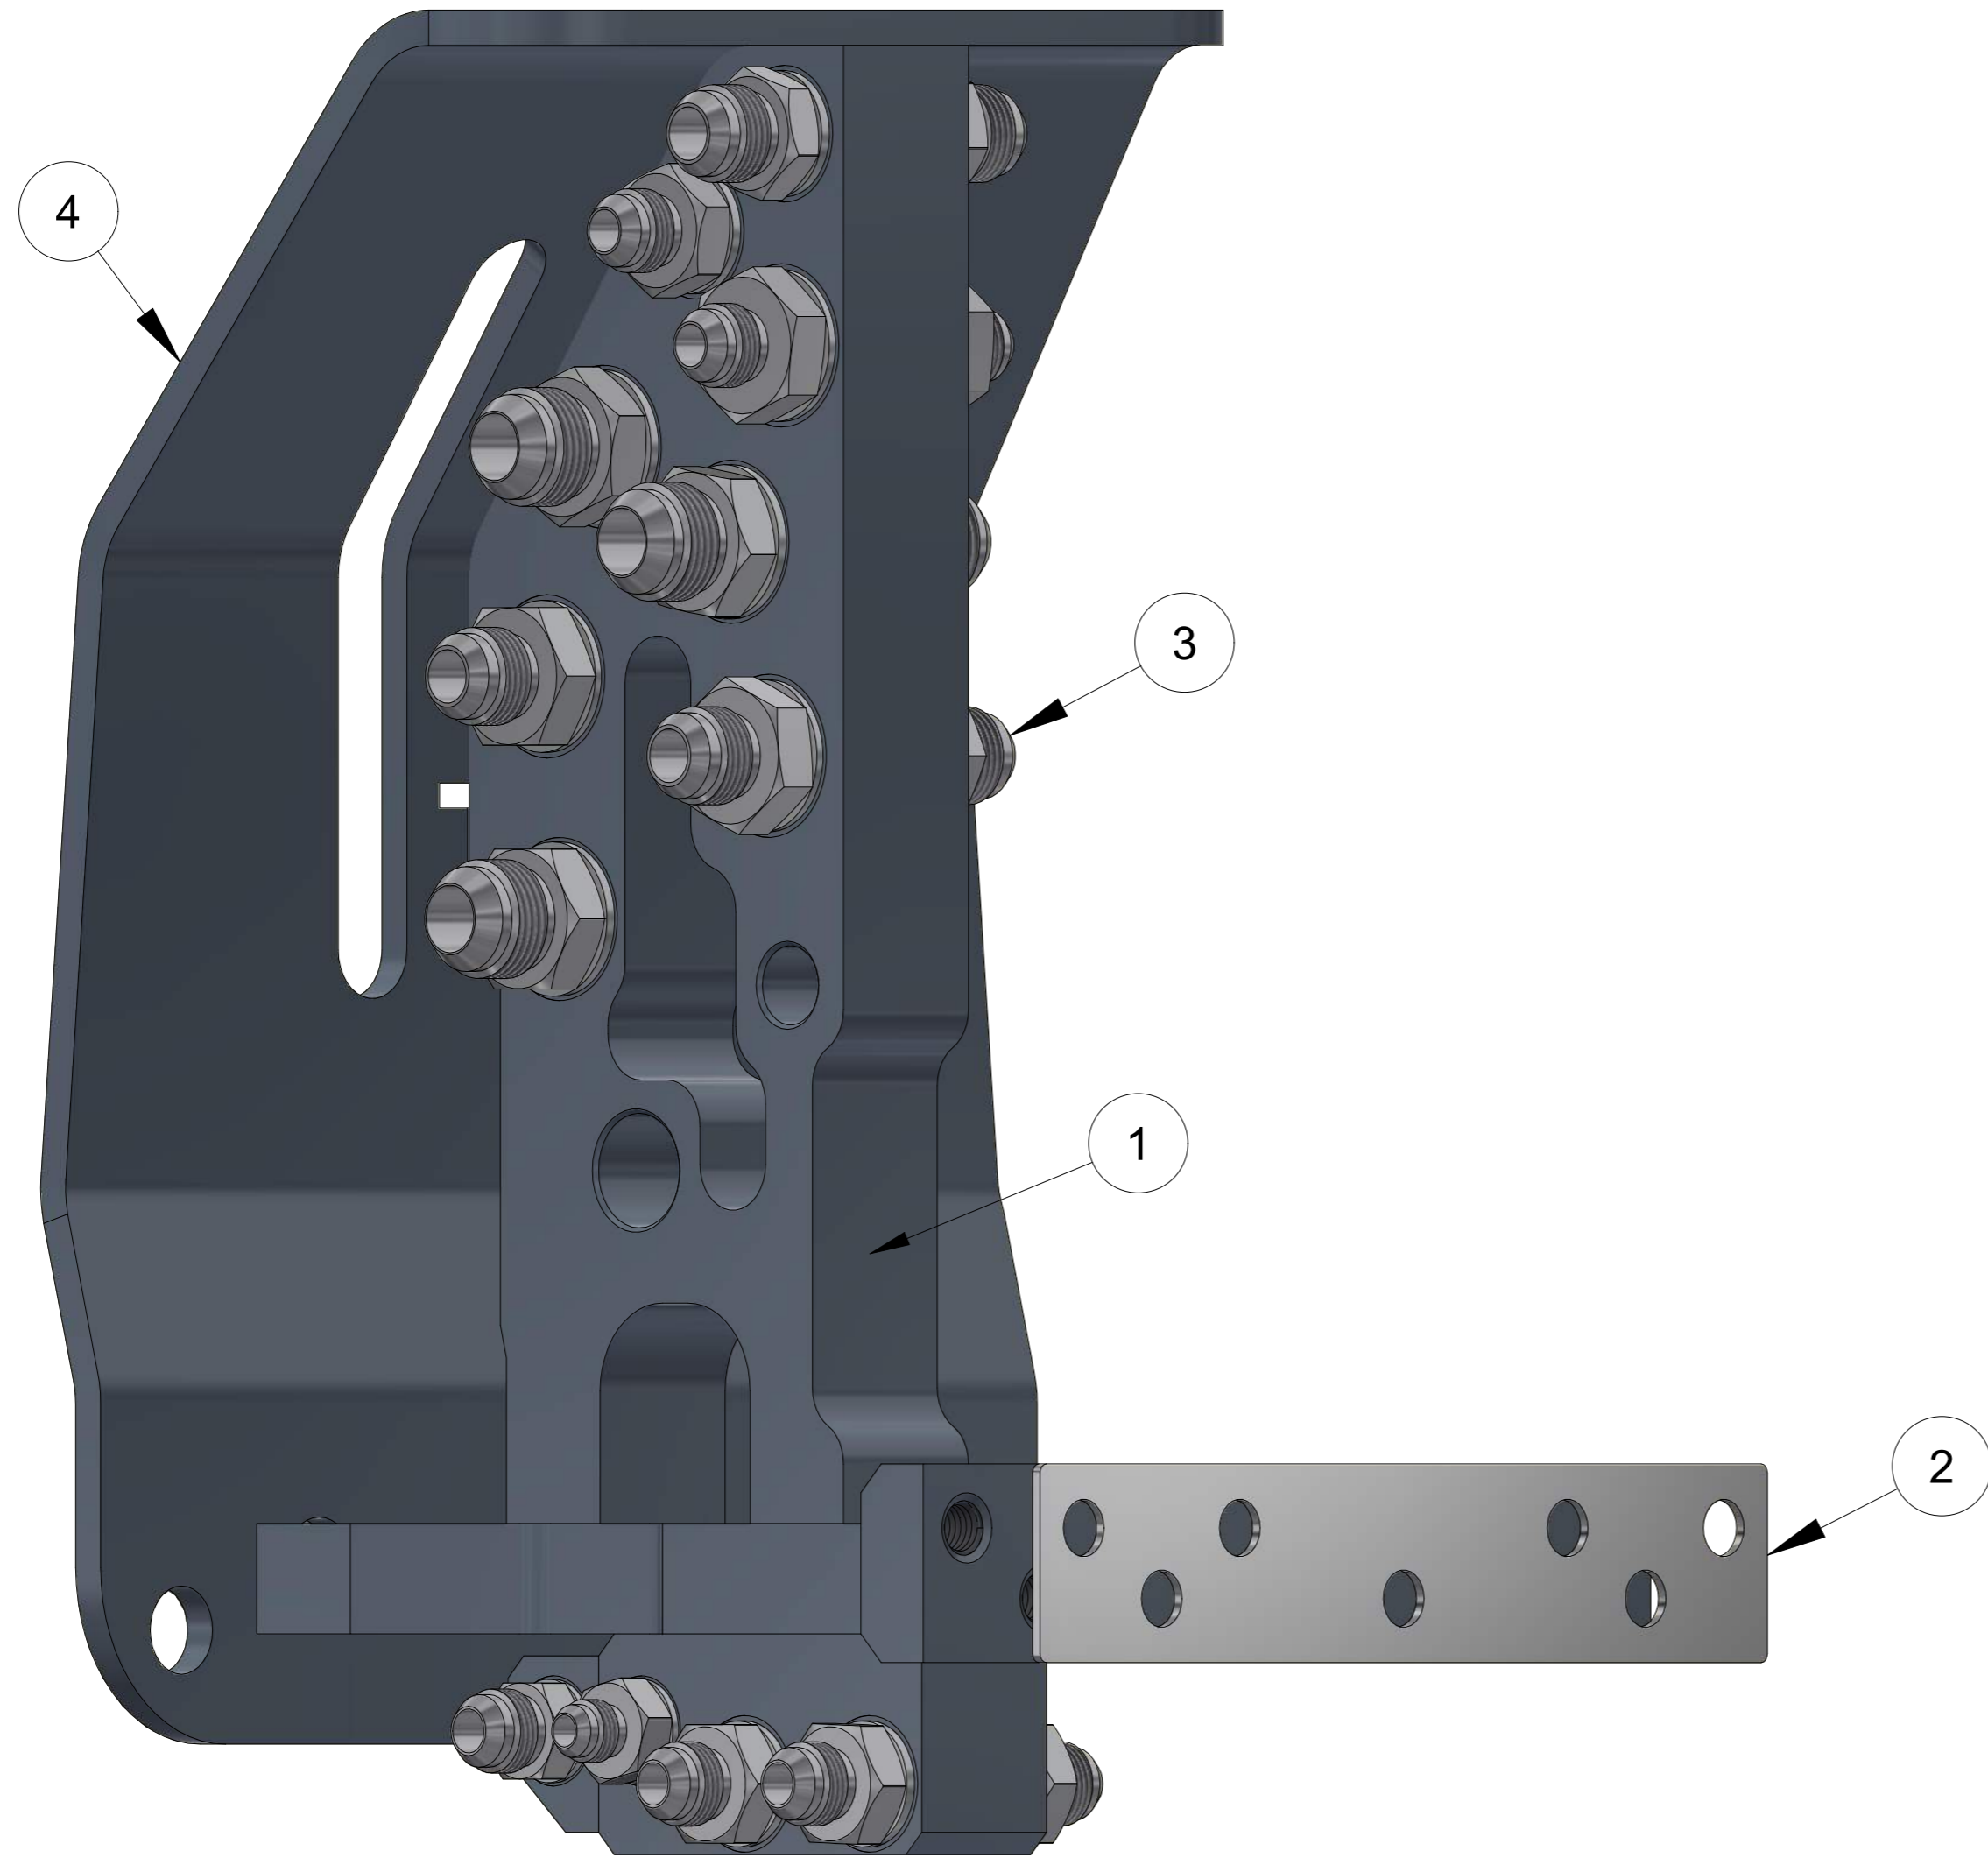

ITEM	PART NUMBER	DESCRIPTION	QTY	COMMENTS
1	MT3128 3073 04	HOSE ATTACHMENT (COPCO)	1	
2	MT3128 3073 04W	HOSE ATTACHMENT WASHER	1	
3	MT3128 3073 04FK	COMPLETE FITTINGS KIT	1	
4	MT550 231 17P	PROTECTION	1	

PART NUMBER	DESCRIPTION
MT3128 3073 04A	BOOMER 1838 BULKHEAD COMPLETE

MT Parts: 0407 059 610
1 Haesy Circuit, Roseworthy S.A. 5371
171 Dugan Street, Kalgoorlie W.A. 6430
parts@mtunderground.com
www.mtunderground.com