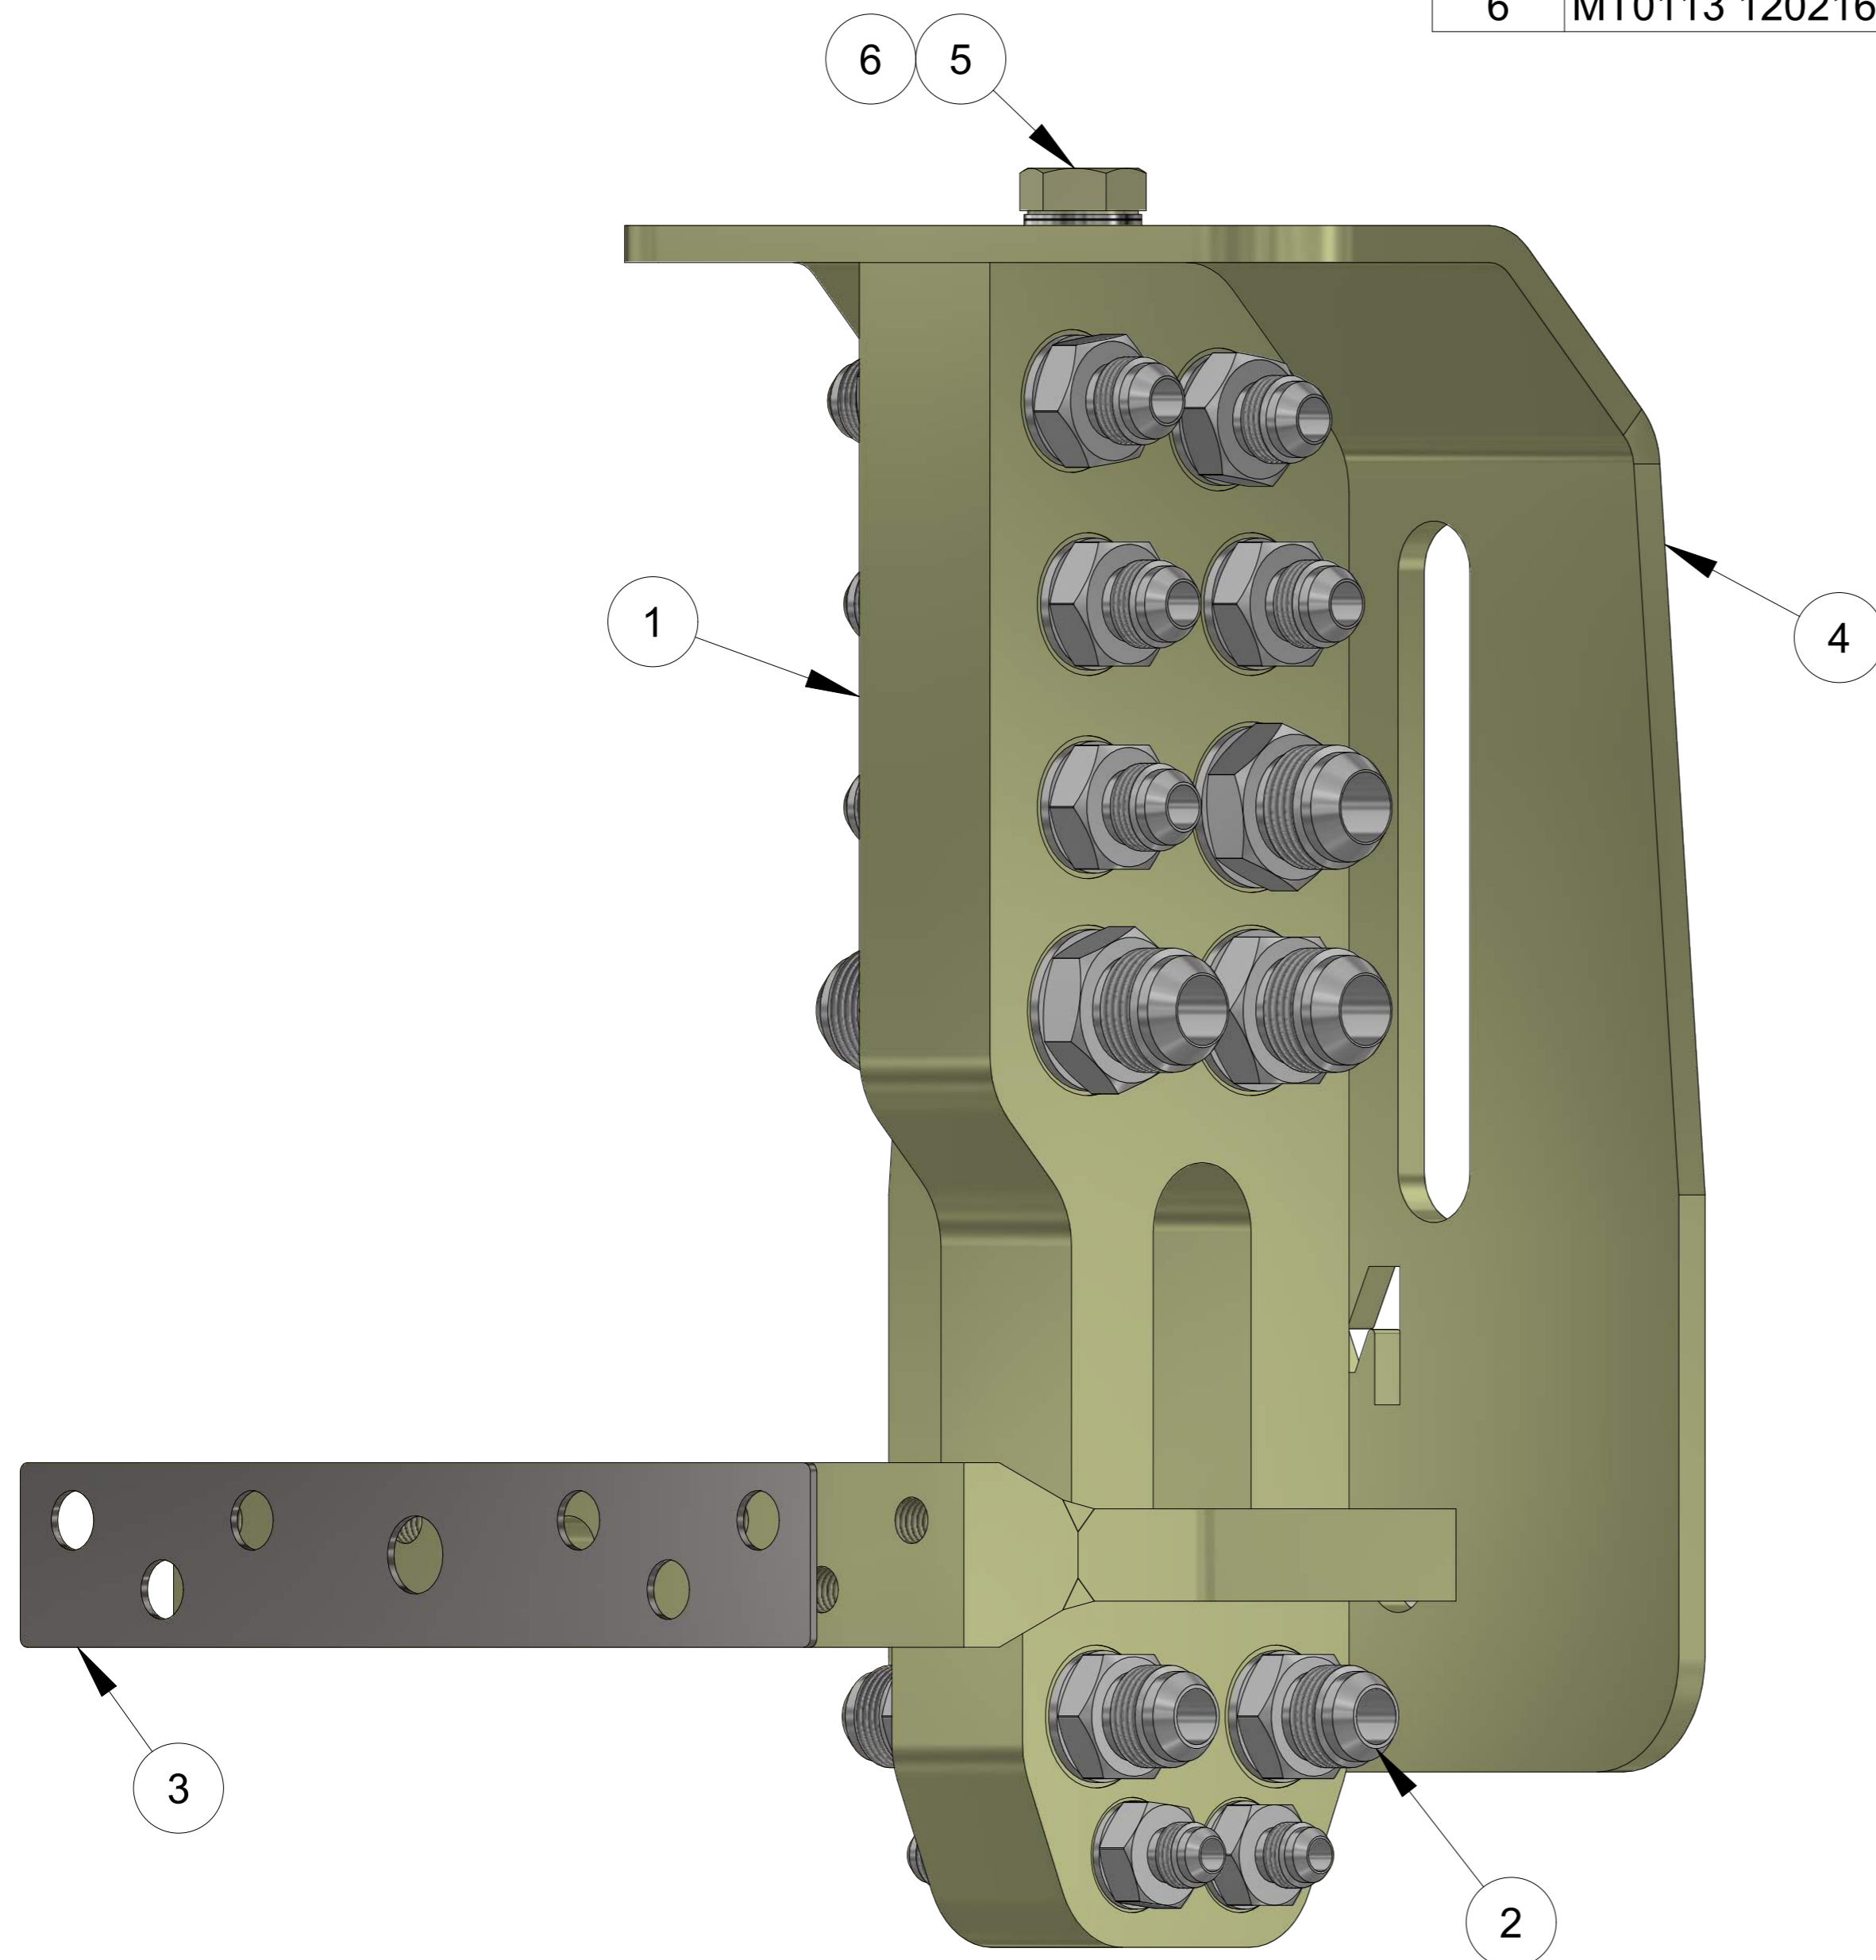

ITEM	PART NUMBER	DESCRIPTION	QTY	COMMENTS
1	MT0301 17021	HOSE SUPPORT	1	
2	MT0301 170FK	FITTINGS KIT	1	
3	MT0105 00043	WASHER PLATE	1	
4	MT0301 17022	PROTECTOR	1	
5	MT0112 120216	HEX HEAD SCREW M16x30	3	
6	MT0113 120216	LOCK WASHER M16	3	

PART NUMBER	DESCRIPTION
MT1016 10021C	RESEMIN HOSE SUPPORT COMPLETE

MT Parts: 0407 059 610
1 Hahey Circuit, Roseworthy S.A. 5371
171 Dugan Street, Kalgoorlie W.A. 6430
parts@mtunderground.com
www.mtunderground.com