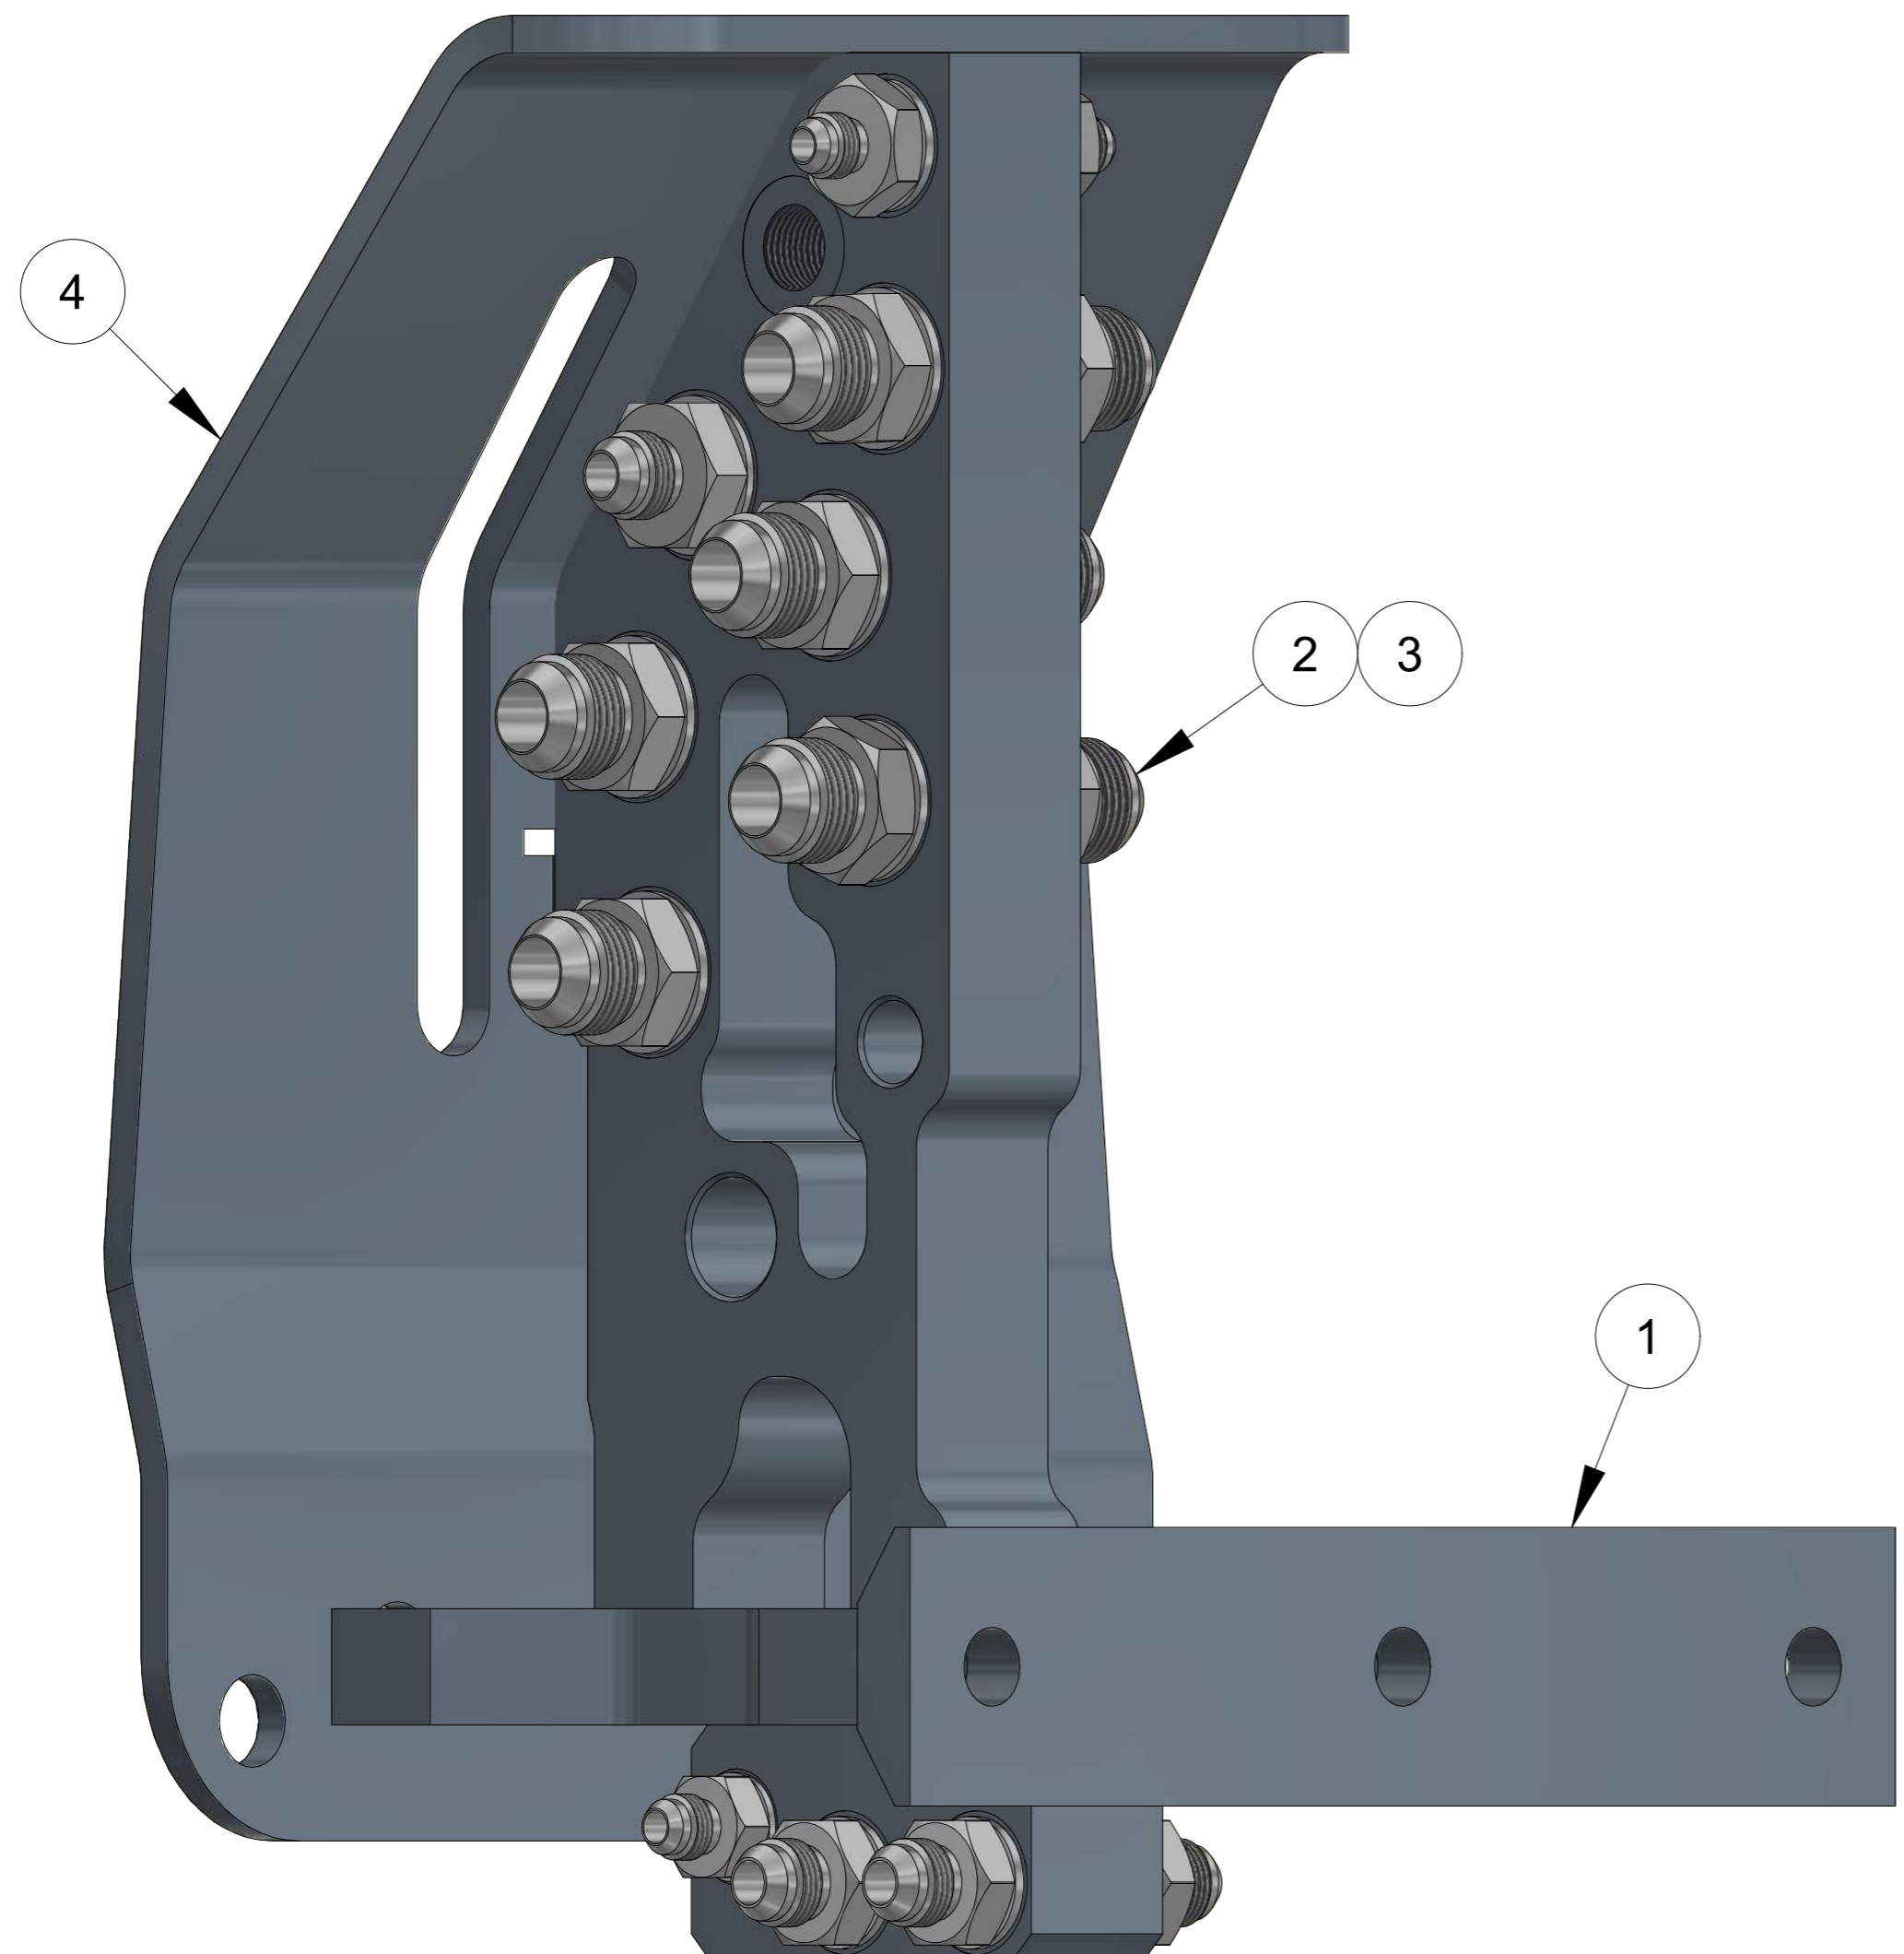

ITEM	PART NUMBER	DESCRIPTION	QTY	COMMENTS
1	MT550 231 17	BULKHEAD	1	
2	MT550 231 25FC	COMPLETE FITTINGS KIT	1	
3	MT550 231 LXFC	COMPLETE FITTINGS KIT	1	
4	MT550 231 17P	PROTECTION	1	

PART NUMBER	DESCRIPTION
MT550 230 LXC MT550 230 25C	HLX / 525 BULKHEAD COMPLETE
	MT Parts: 0407 059 610 1 Haesy Circuit, Roseworthy S.A. 5371 171 Dugan Street, Kalgoorlie W.A. 6430 parts@mtunderground.com www.mtunderground.com
	PAGE 02