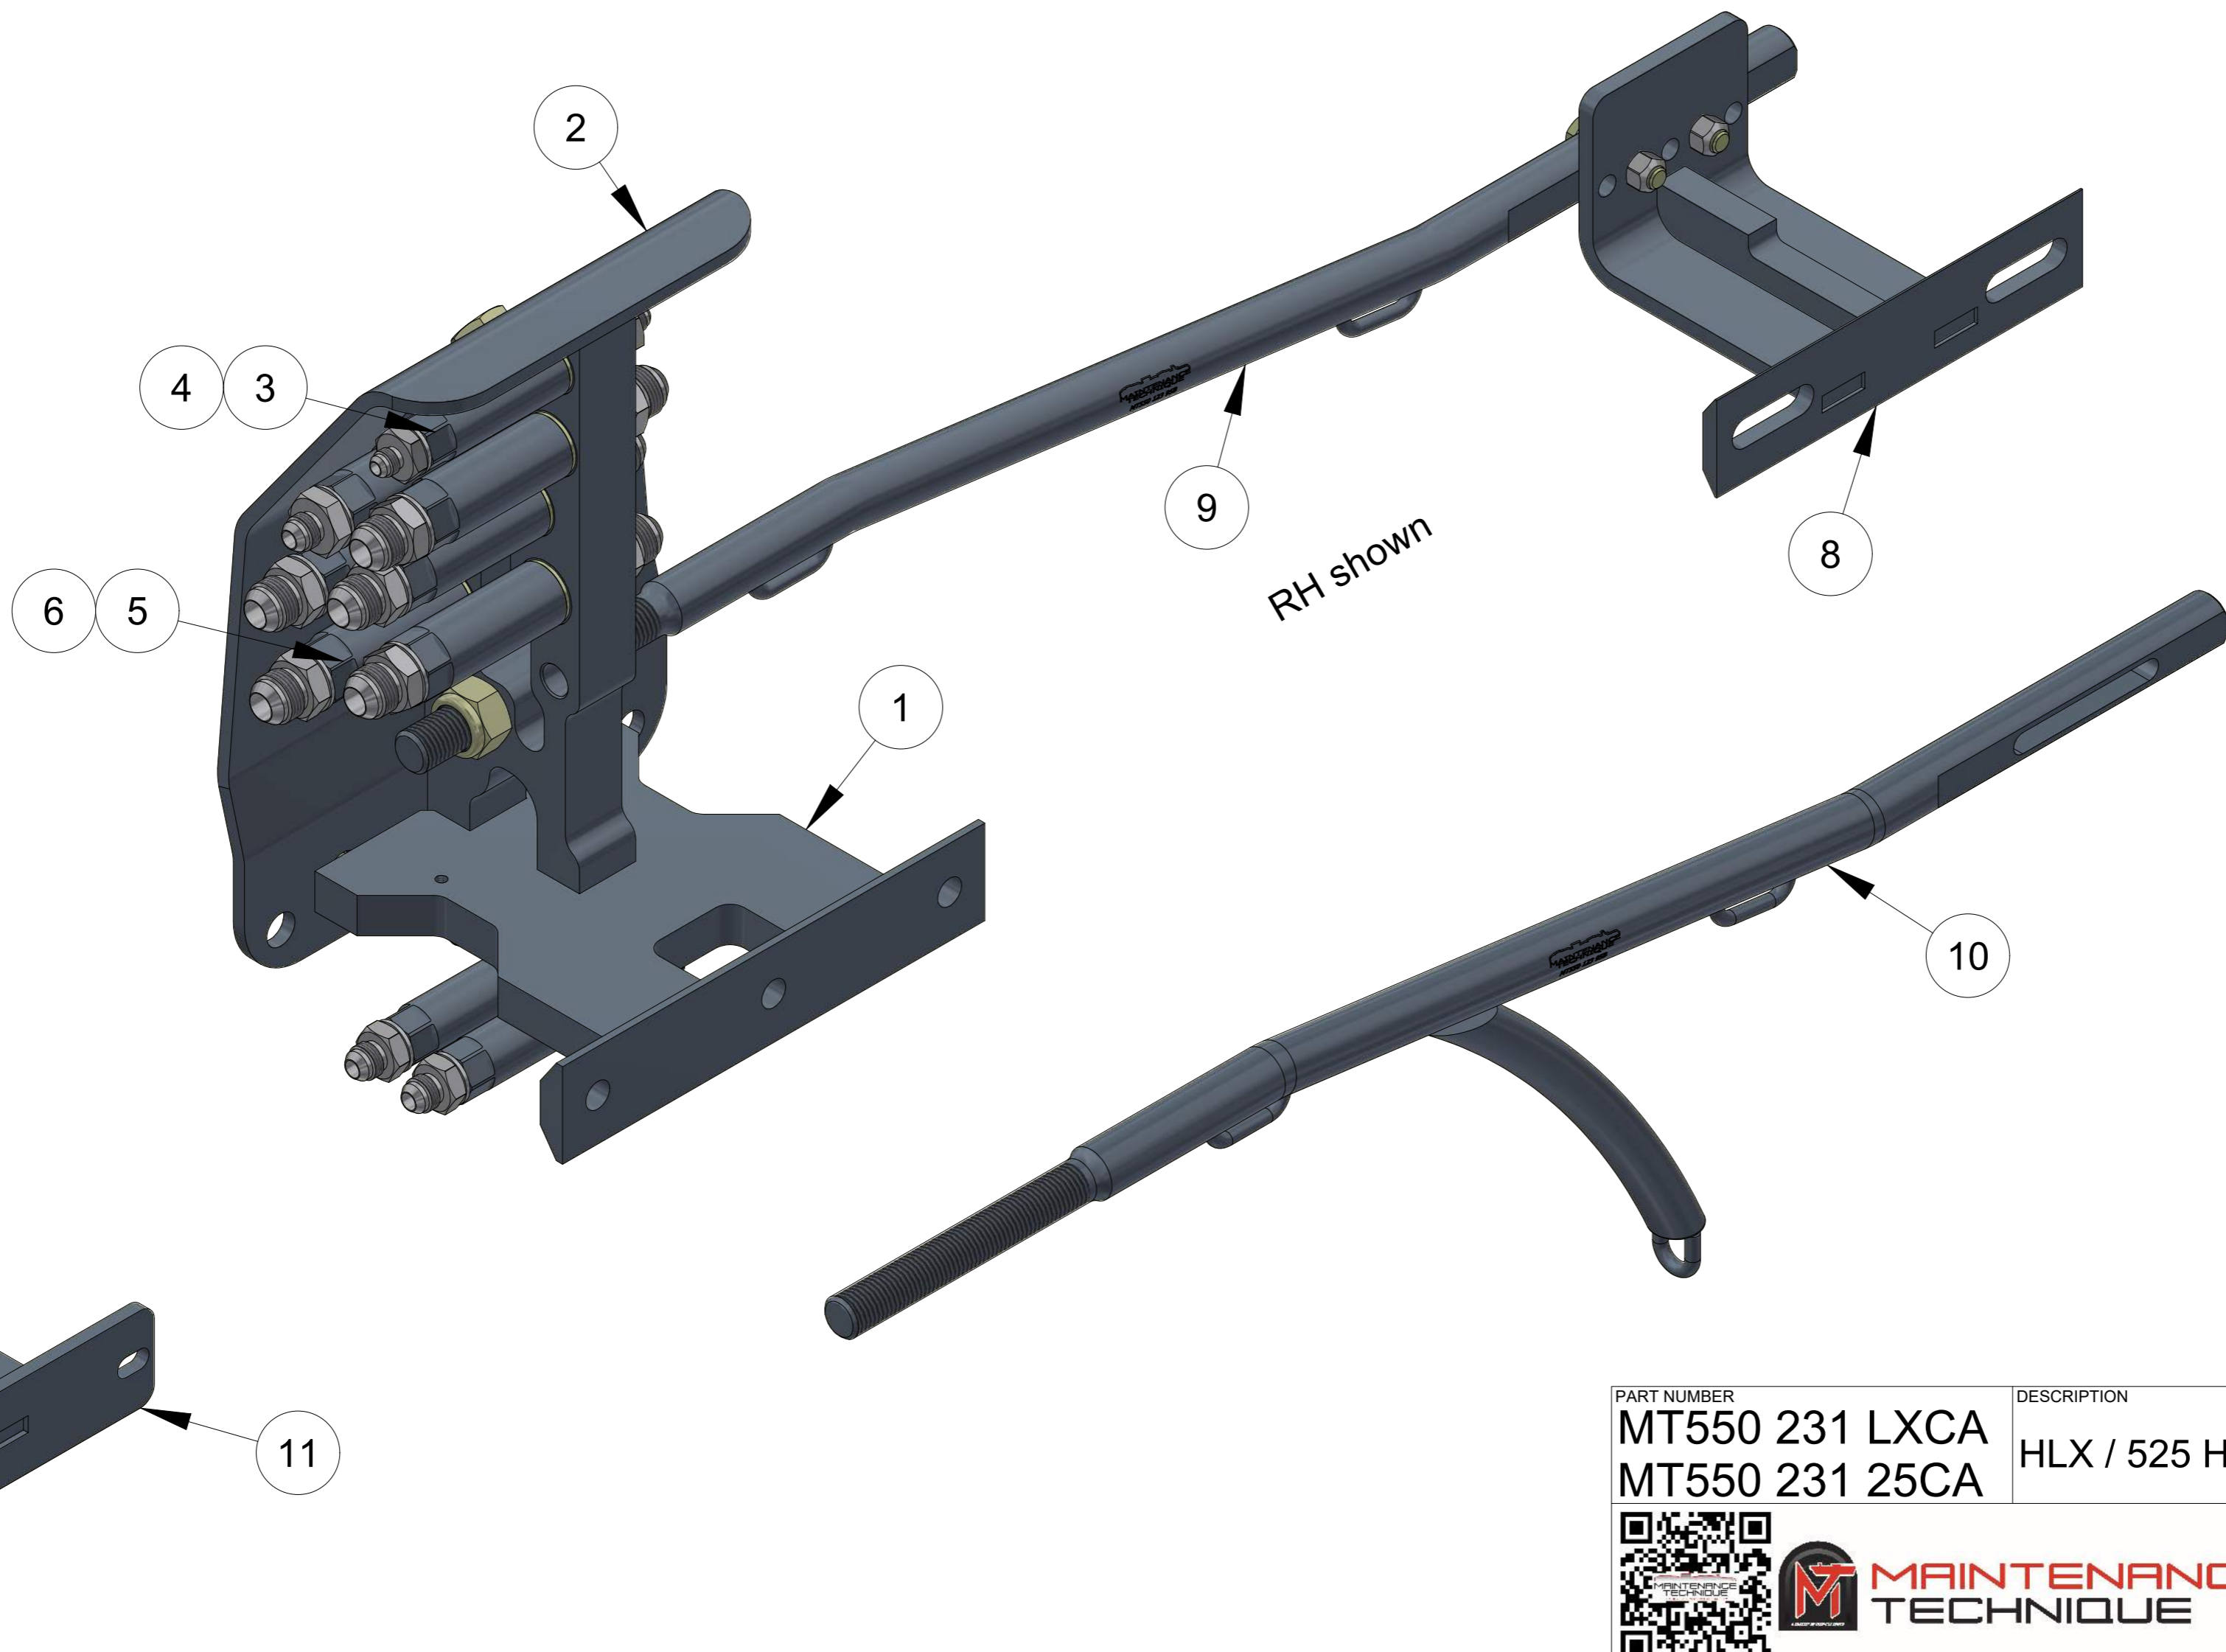

ITEM	PART NUMBER	DESCRIPTION	QTY	COMMENTS
1	MT550 231 17	BULKHEAD	1	Page 02
2	MT550 231 17P	PROTECTION	1	
3	MT0808 100 BMF	1/2" EXTENSION	3	
4	MT DSB 08	SEAL WASHER	3	
5	MT1212 100 MBF	3/4" EXTENSION	6	
6	MT DSB 12	SEAL WASHER	6	
7	MT550 231 EXK	EXTENSION KIT HLX/525 100mm	1	including Seal Washers
8	MT550 123 95	BRACKET	1	
9	MT550 123 95B	BAR	1	
10	MT550 123 952	BAR	-	Optional, not included
11	MT331 341 78HD	FEED HOSE GUIDE	1	

PART NUMBER	DESCRIPTION
MT550 231 LXCA	HLX / 525 HOSE TREE ASSEMBLY 100
MT550 231 25CA	

MT Parts: 0407 059 610
1 Hahey Circuit, Roseworthy S.A. 5371
171 Dugan Street, Kalgoorlie W.A. 6430
parts@mtunderground.com
www.mtunderground.com

PAGE	04