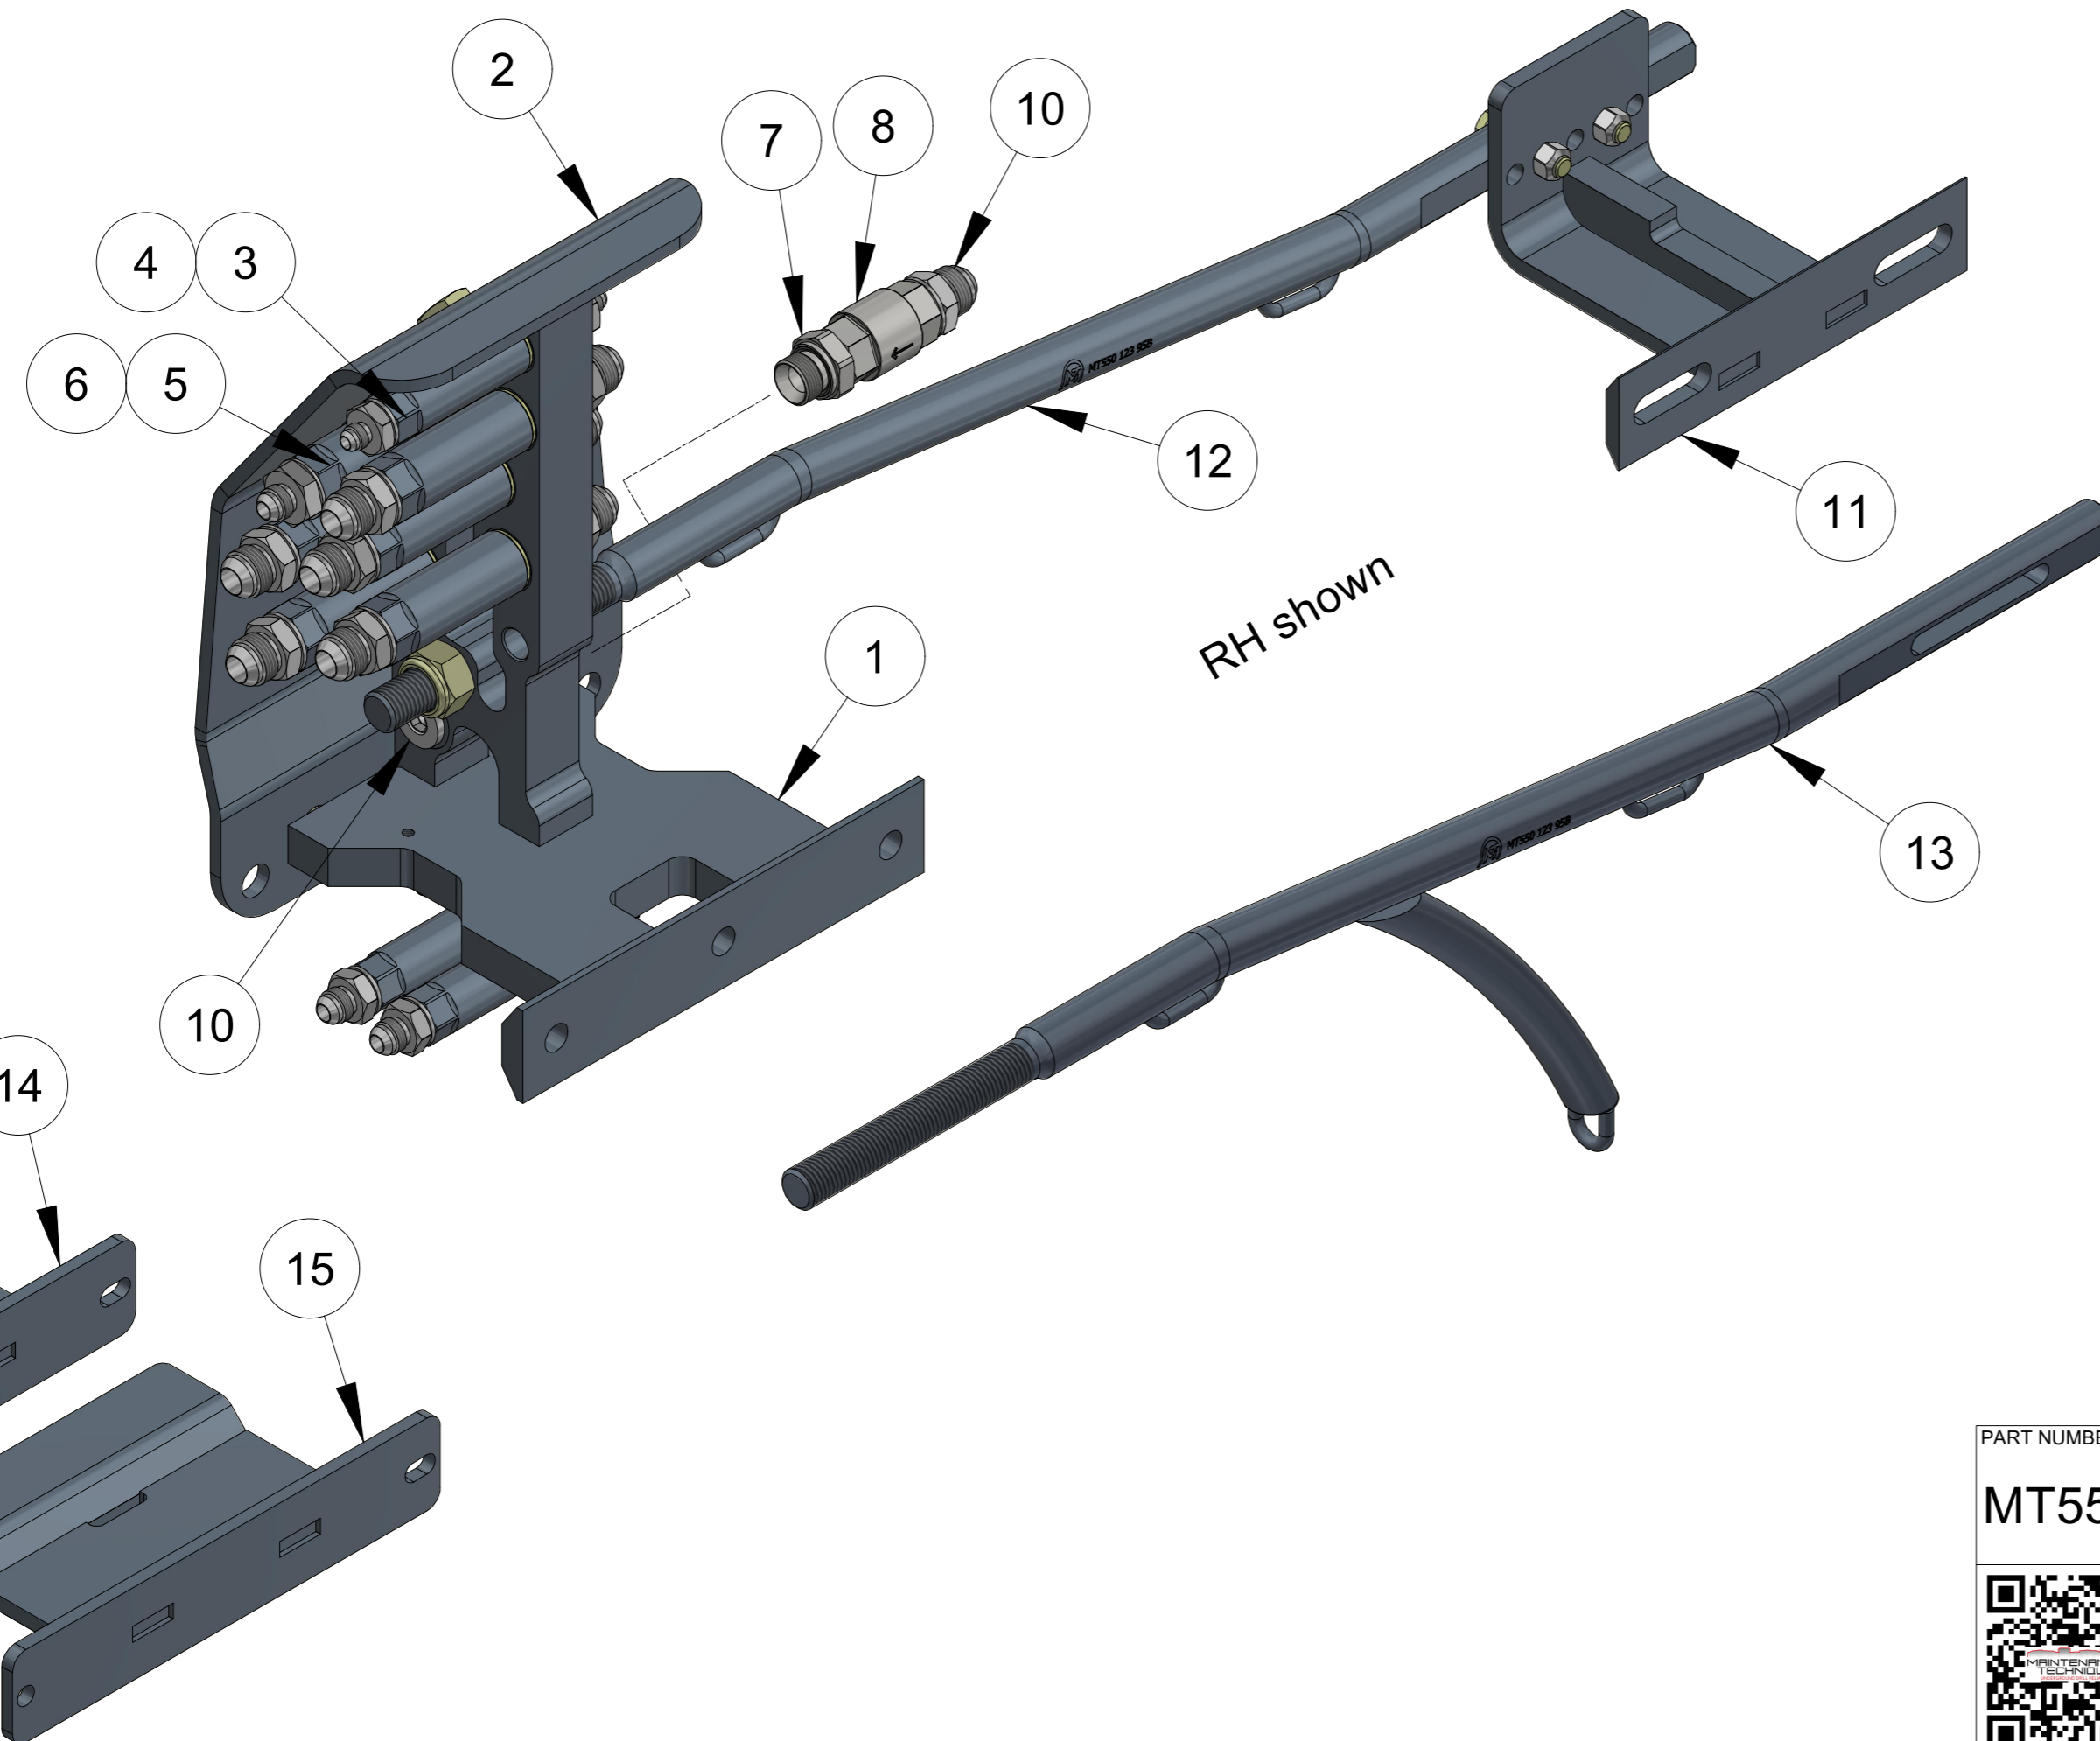

ITEM	PART NUMBER	DESCRIPTION	QTY	COMMENTS
1	MT550 231 22	BULKHEAD DD422i	1	
2	MT550 231 17P	PROTECTION	1	
3	MT0808 100 BMF	1/2" EXTENSION	3	
4	MT DSB 08	SEAL WASHER	3	
5	MT1212 100 MBF	3/4" EXTENSION	6	
6	MT DSB 12	SEAL WASHER	6	
7	MT1212 050	NIPPLE	1	3/4" to 3/4" BSPP
8	MT858 965 29	CHECK VALVE	1	
9	MT550 231 EXK	EXTENSION KIT HLX/525 100mm	-	including Seal Washers
10	MT550 231 22FC	FITTINGS KIT	-	not including Items 3-9
11	MT550 123 95	BRACKET	1	
12	MT550 123 95B	BAR	1	
13	MT550 123 952	BAR	-	Optional, not included
14	MT331 341 78HD	FEED HOSE GUIDE	1	
15	MT331 422 79HD	FEED HOSE GUIDE	0	Fixed feed/Platinum only

PART NUMBER	DESCRIPTION
MT550 231 22CA	DD422i / 525 HOSE TREE ASSEMBLY

MT Parts: 0407 059 610
1 Haesy Circuit, Roseworthy S.A. 5371
171 Dugan Street, Kalgoorlie W.A. 6430
parts@mtunderground.com
www.mtunderground.com