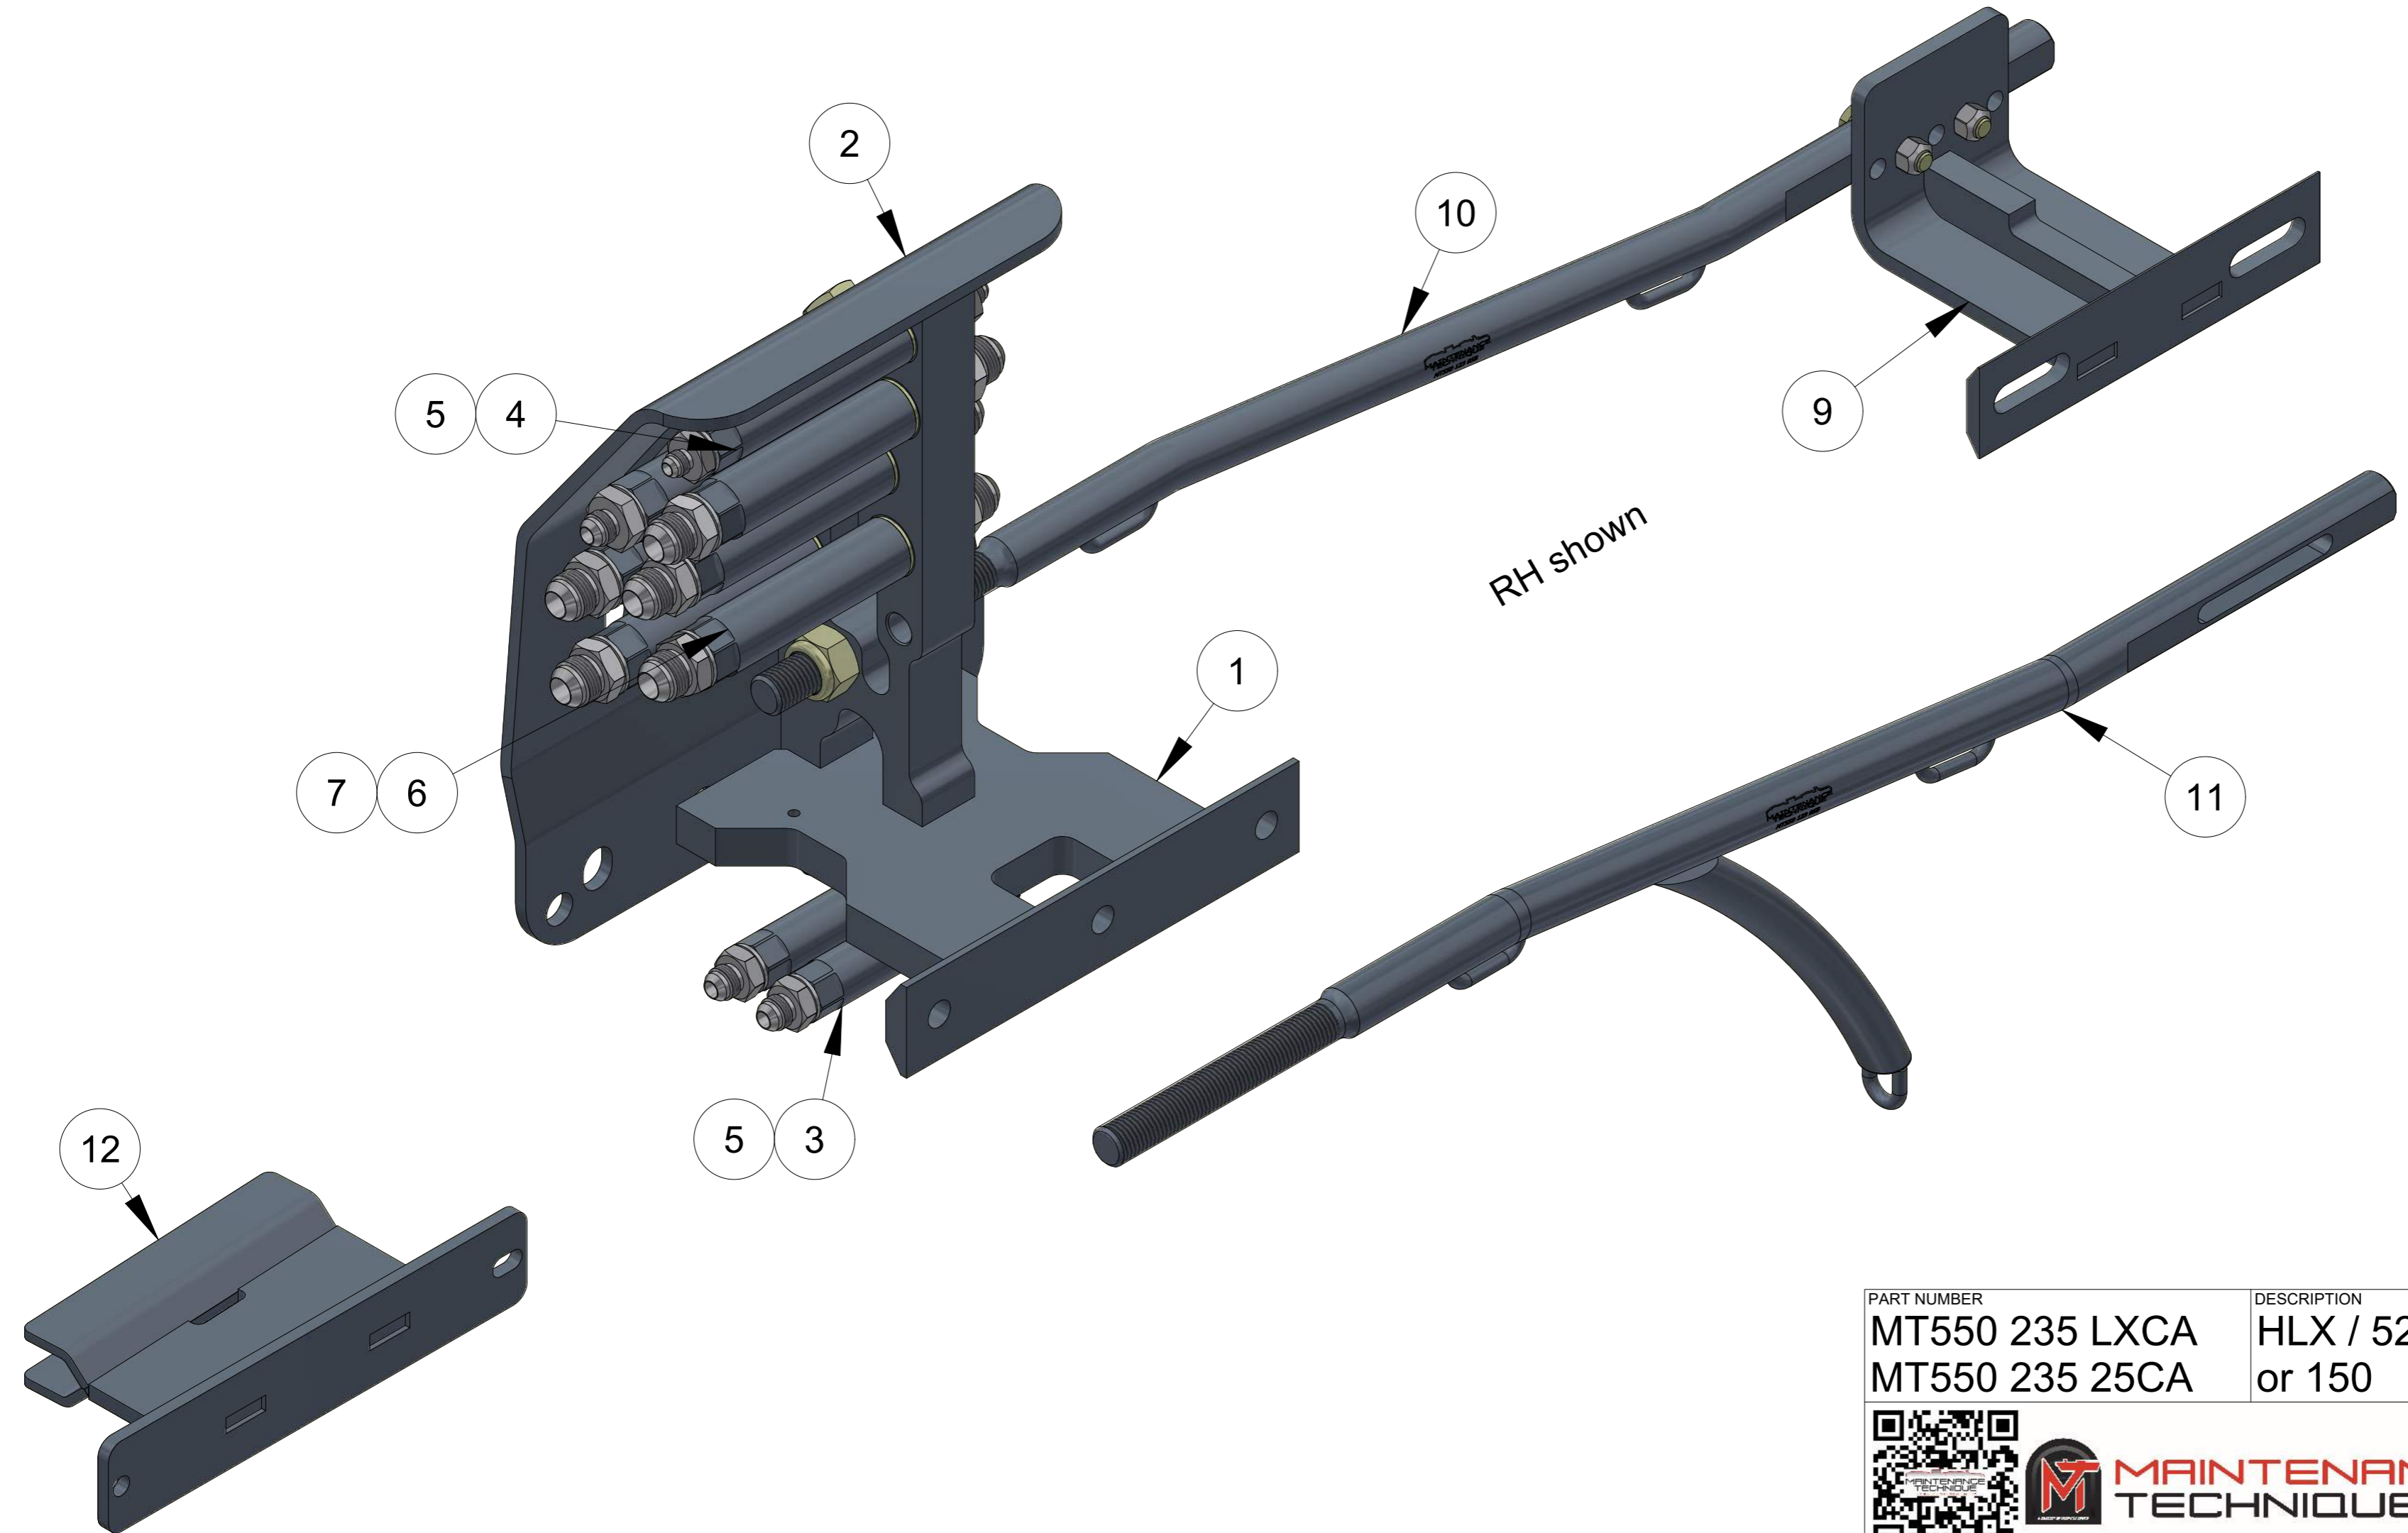

PAGE	04
------	----

ITEM	PART NUMBER	DESCRIPTION	QTY	COMMENTS
1	MT550 231 17	BULKHEAD	1	Page 02
2	MT550 231 17P1	PROTECTION	1	
3	MT0808 100 BMF	1/2" EXTENSION	2	
4	MT0808 150 BMF	1/2" EXTENSION	1	
5	MT DSB 08	SEAL WASHER	3	
6	MT1212 150 MBF	3/4" EXTENSION	6	
7	MT DSB 12	SEAL WASHER	6	
8	MT550 235 EXK	EXTENSION KIT HLX/525 100/150mm	1	including Seal Washers
9	MT550 123 95	BRACKET	1	
10	MT550 123 95B	BAR	1	
11	MT550 123 952	BAR	-	Optional, not included
12	MT331 341 78HD	FEED HOSE GUIDE	1	