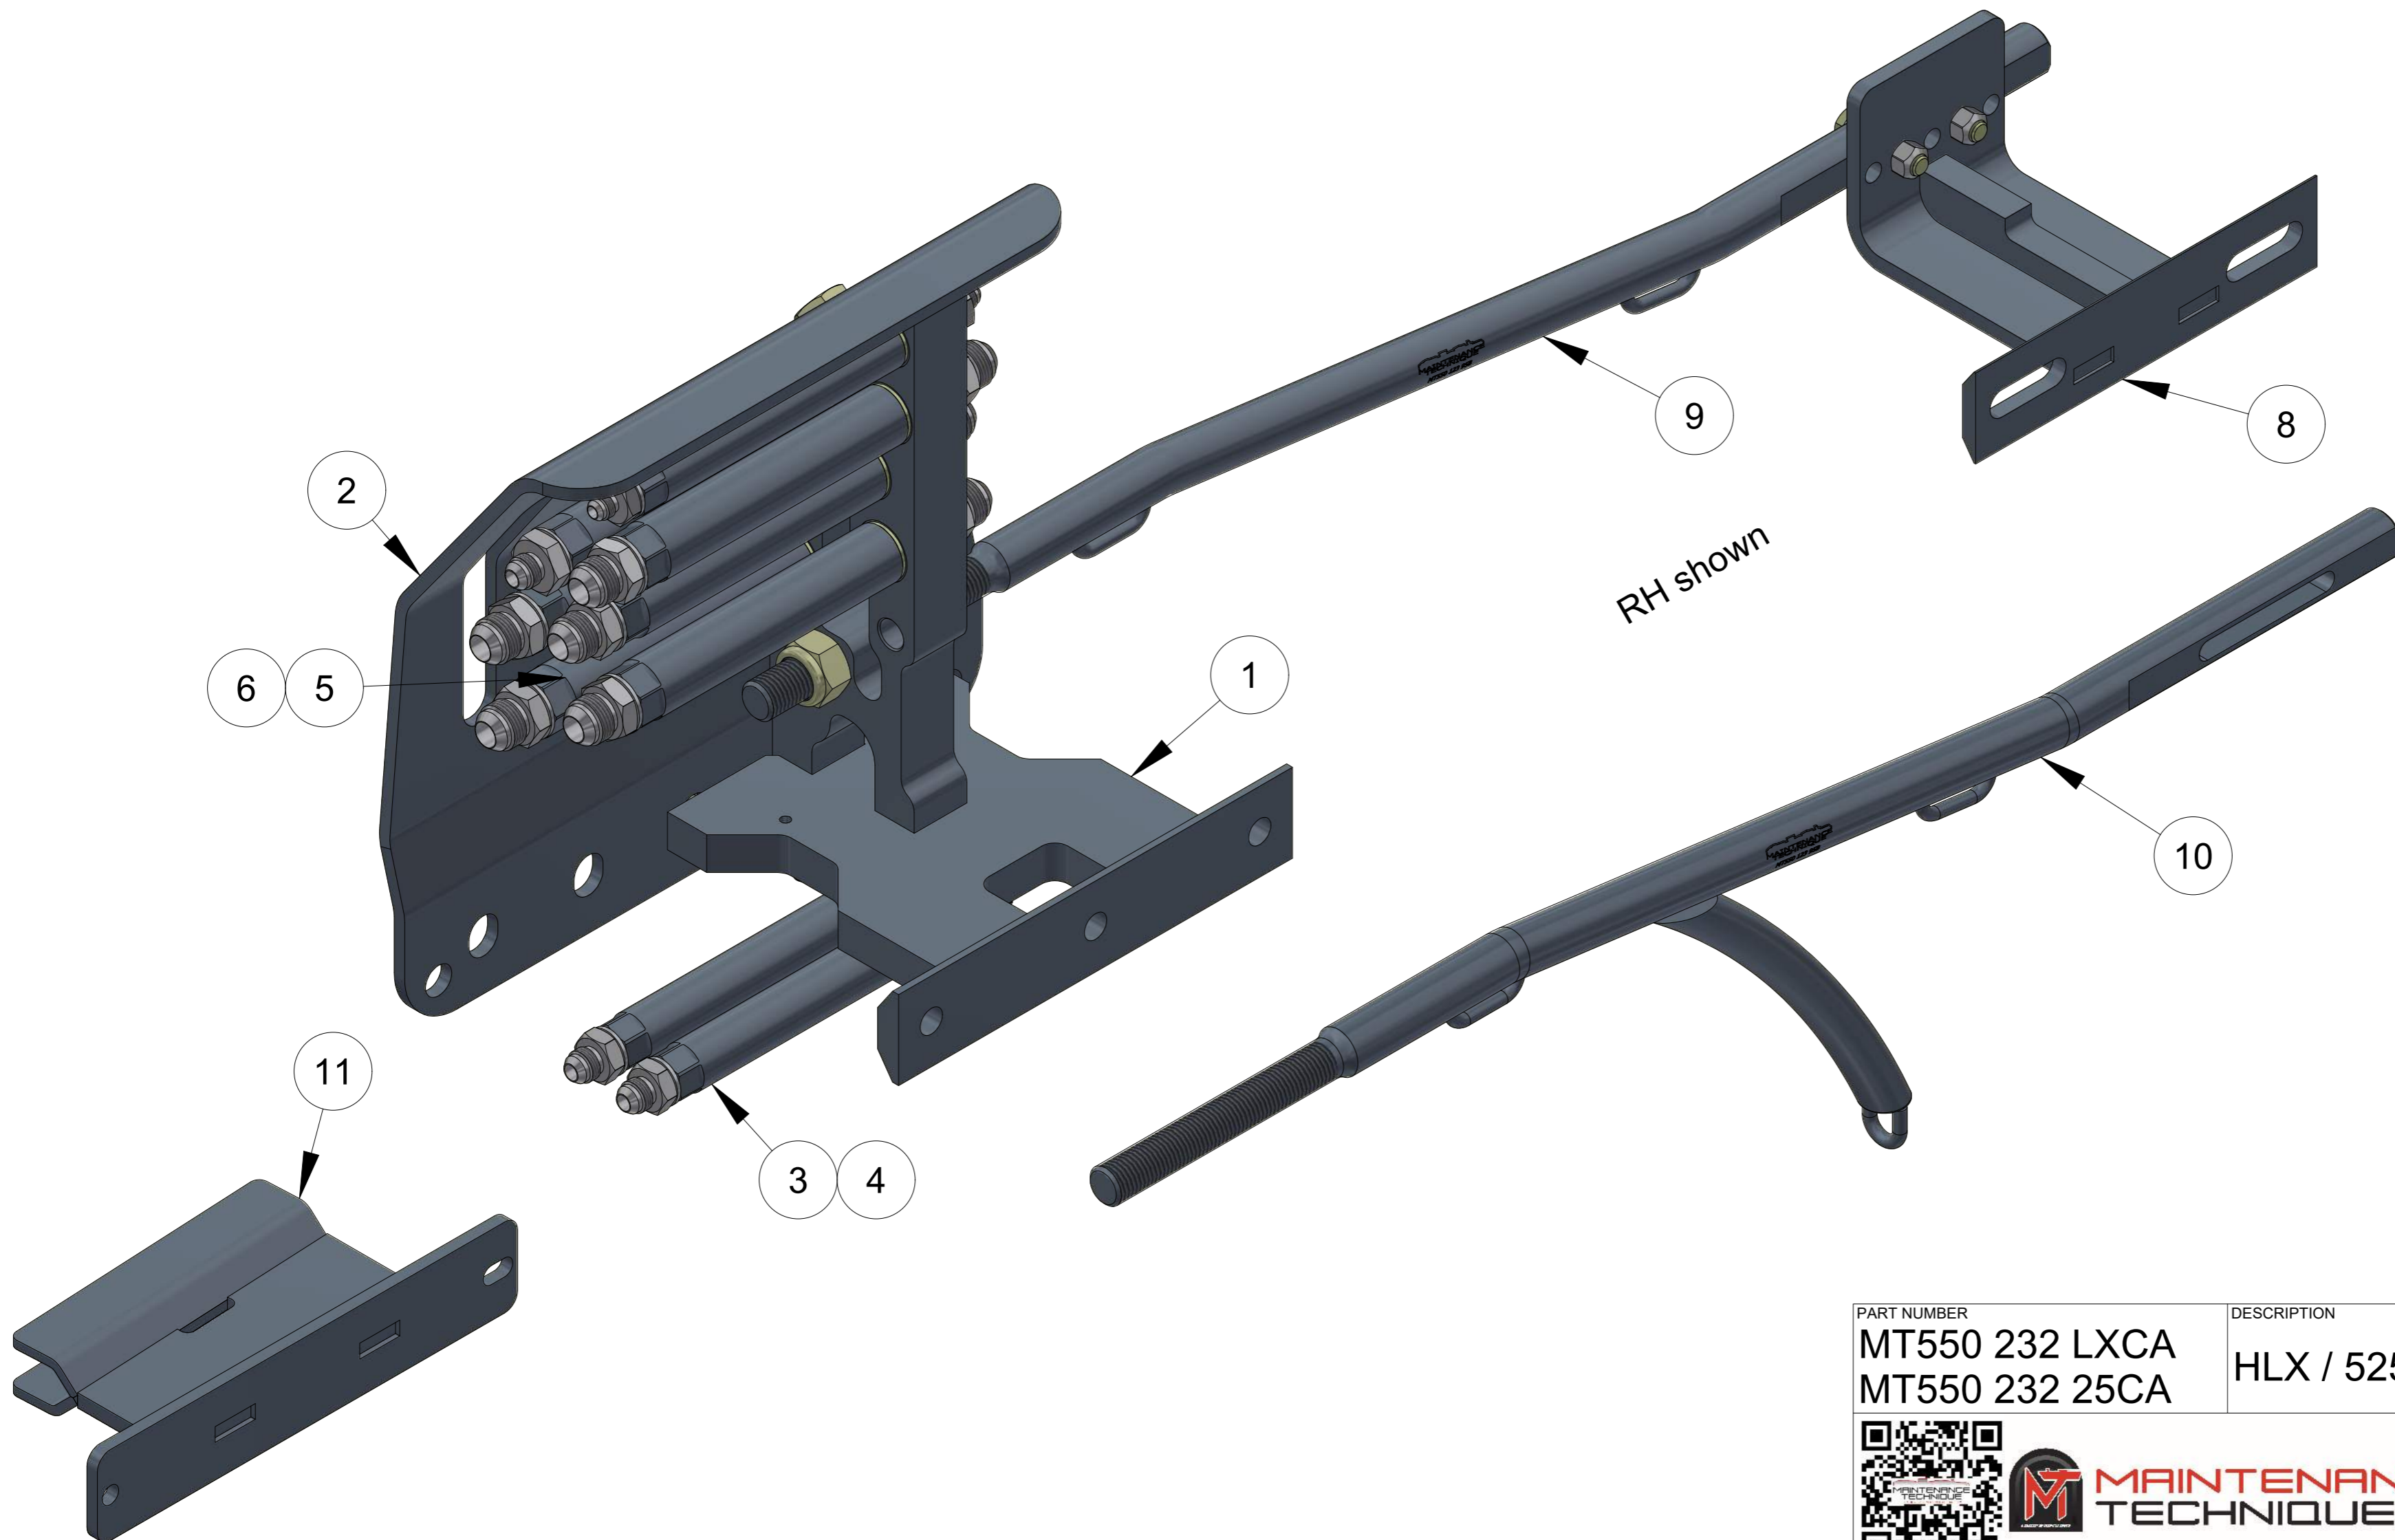

ITEM	PART NUMBER	DESCRIPTION	QTY	COMMENTS
1	MT550 231 17	BULKHEAD	1	Page 02
2	MT550 231 17P2	PROTECTION 200	1	
3	MT0808 200 BMF	1/2" EXTENSION	3	
4	MT DSB 08	SEAL WASHER	3	
5	MT1212 200 MBF	3/4" EXTENSION	6	
6	MT DSB 12	SEAL WASHER	6	
7	MT550 232 EXK	EXTENSION KIT HLX/525 200mm	1	including Seal Washers
8	MT550 123 95	BRACKET	1	
9	MT550 123 95B	BAR	1	
10	MT550 123 952	BAR	-	Optional, not included
11	MT331 341 78HD	FEED HOSE GUIDE	1	

PART NUMBER	DESCRIPTION
MT550 232 LXCA MT550 232 25CA	HLX / 525 HOSE TREE ASSEMBLY 200
MT Parts: 0407 059 610 1 Haesy Circuit, Roseworthy S.A. 5371 171 Dugan Street, Kalgoorlie W.A. 6430 parts@mtunderground.com www.mtunderground.com	
PAGE	06