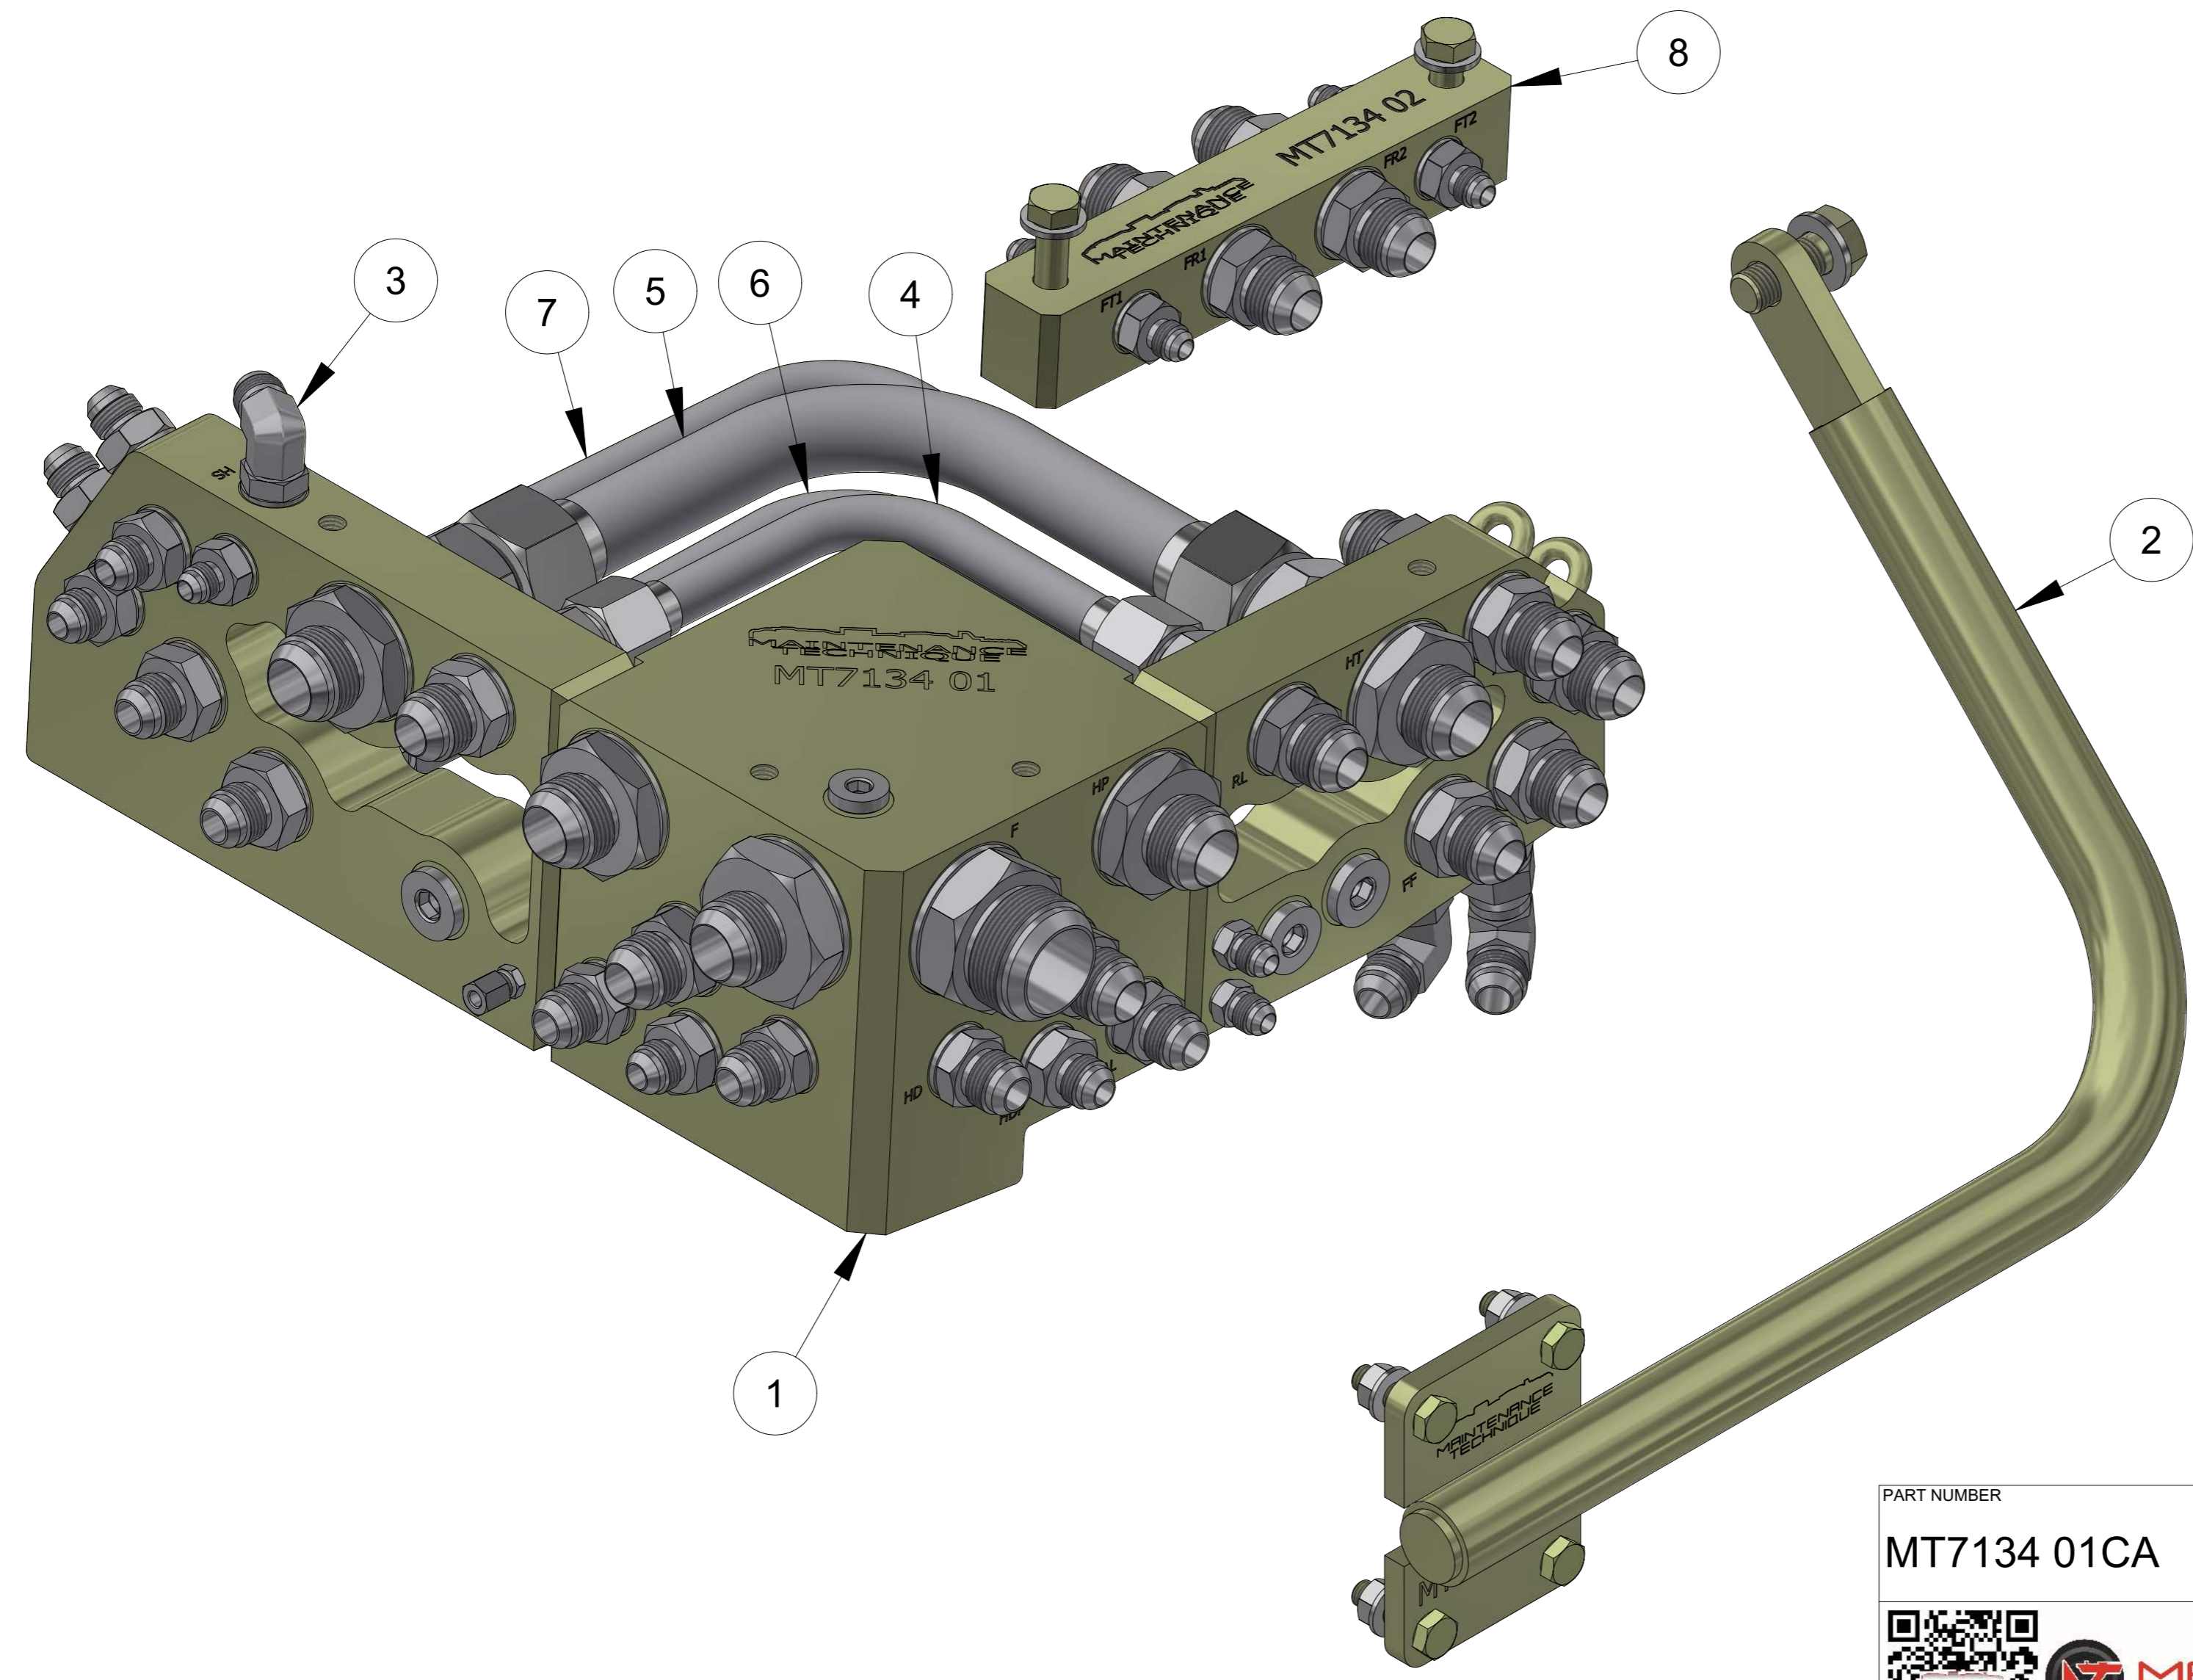

PAGE	13
------	----

ITEM	PART NUMBER	DESCRIPTION	QTY	COMMENTS
1	MT7134 01C	FEED MANIFOLD COMPLETE	1	including Fittings & Pipes
2	MT7134 01B	FEED MANIFOLD BRACKET	1	
3	MT7134 01FK	FITTINGS KIT	1	
4	MT7134 PT	HYDRAULC PIPE	1	
5	MT7134 RL	HYDRAULC PIPE	1	
6	MT7134 FF	HYDRAULC PIPE	1	
7	MT7134 FR	HYDRAULC PIPE	1	
8	MT7134 02	FEED MANIFOLD BULKHEAD	1	including Fittings