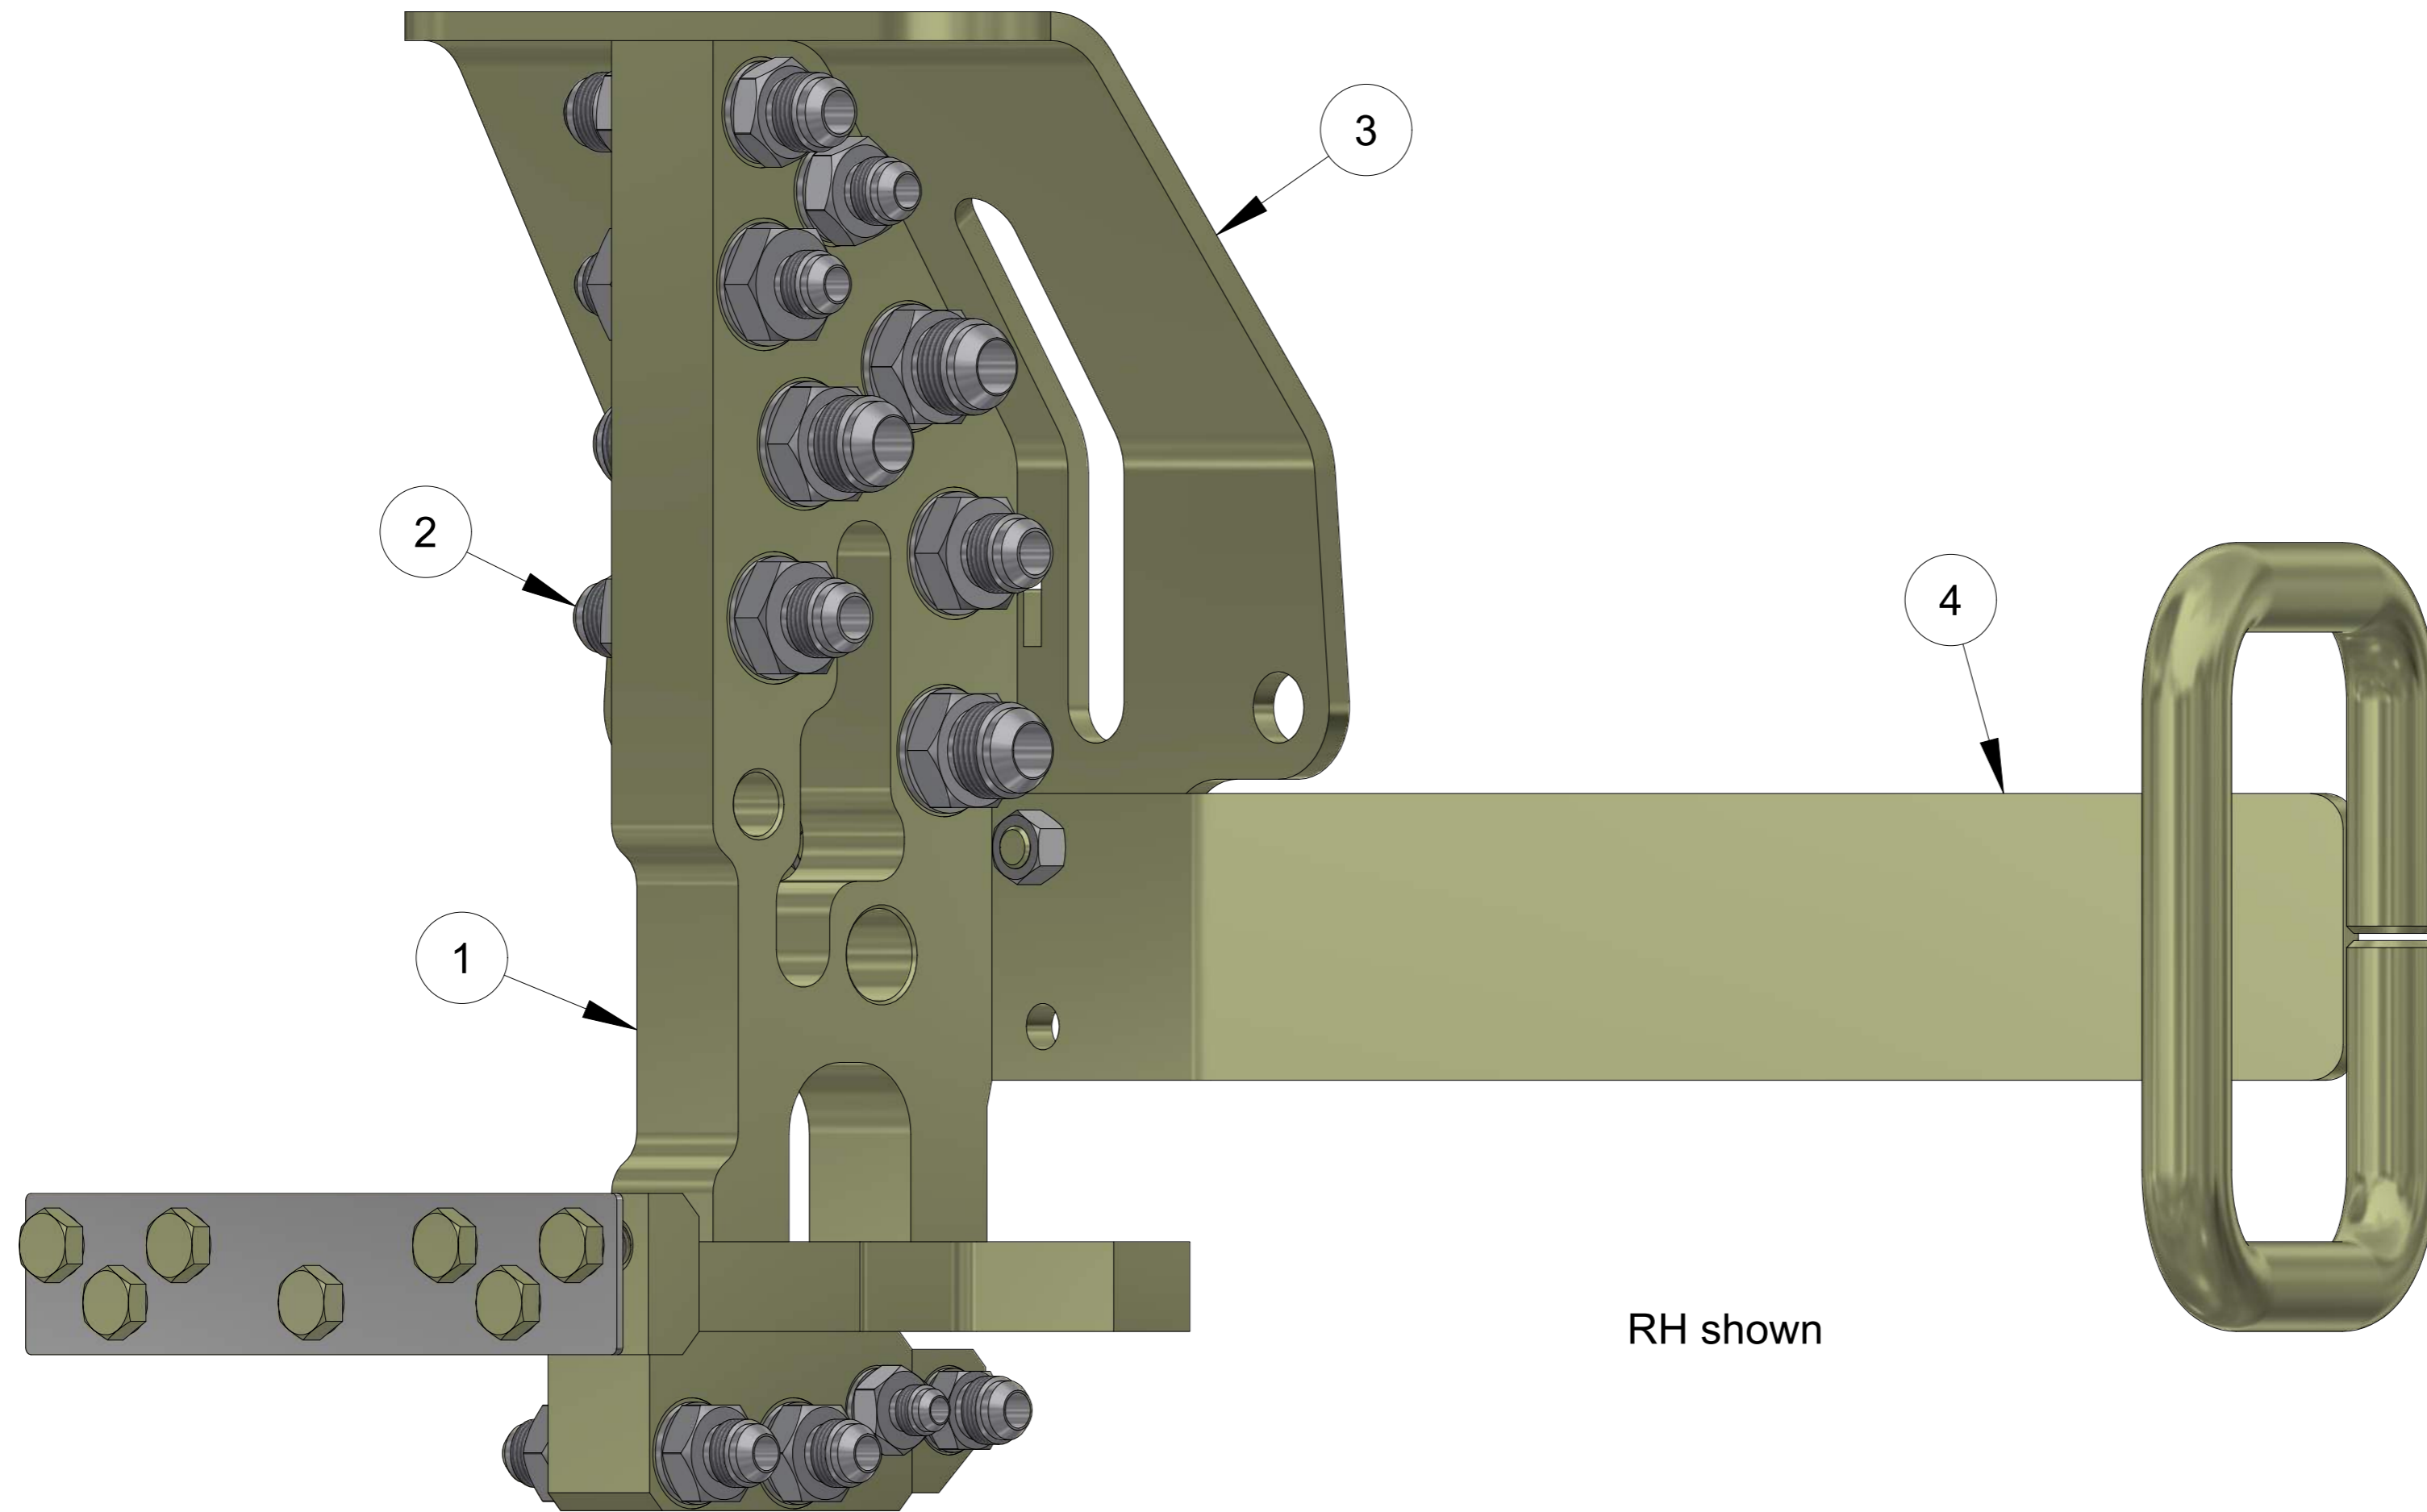

ITEM	PART NUMBER	DESCRIPTION	QTY	COMMENTS
1	MT3128 3073 04	HOSE ATTACHMENT (COPCO)	1	Page 08
2	MT3128 3073 04FK	COMPLETE FITTINGS KIT	1	Page 08
3	MT3128 3073 04P	PROTECTION	1	
4	MT3128 0715 00	HOSE GUIDE	1	

RH shown

PART NUMBER	DESCRIPTION
MT3128 3073 04B	BOOMER 1838 HOSE TREE ASSEMBLY (OEM)
MT Parts: 0407 059 610 1 Haesy Circuit, Roseworthy S.A. 5371 171 Dugan Street, Kalgoorlie W.A. 6430 parts@mtunderground.com www.mtunderground.com	
PAGE	10