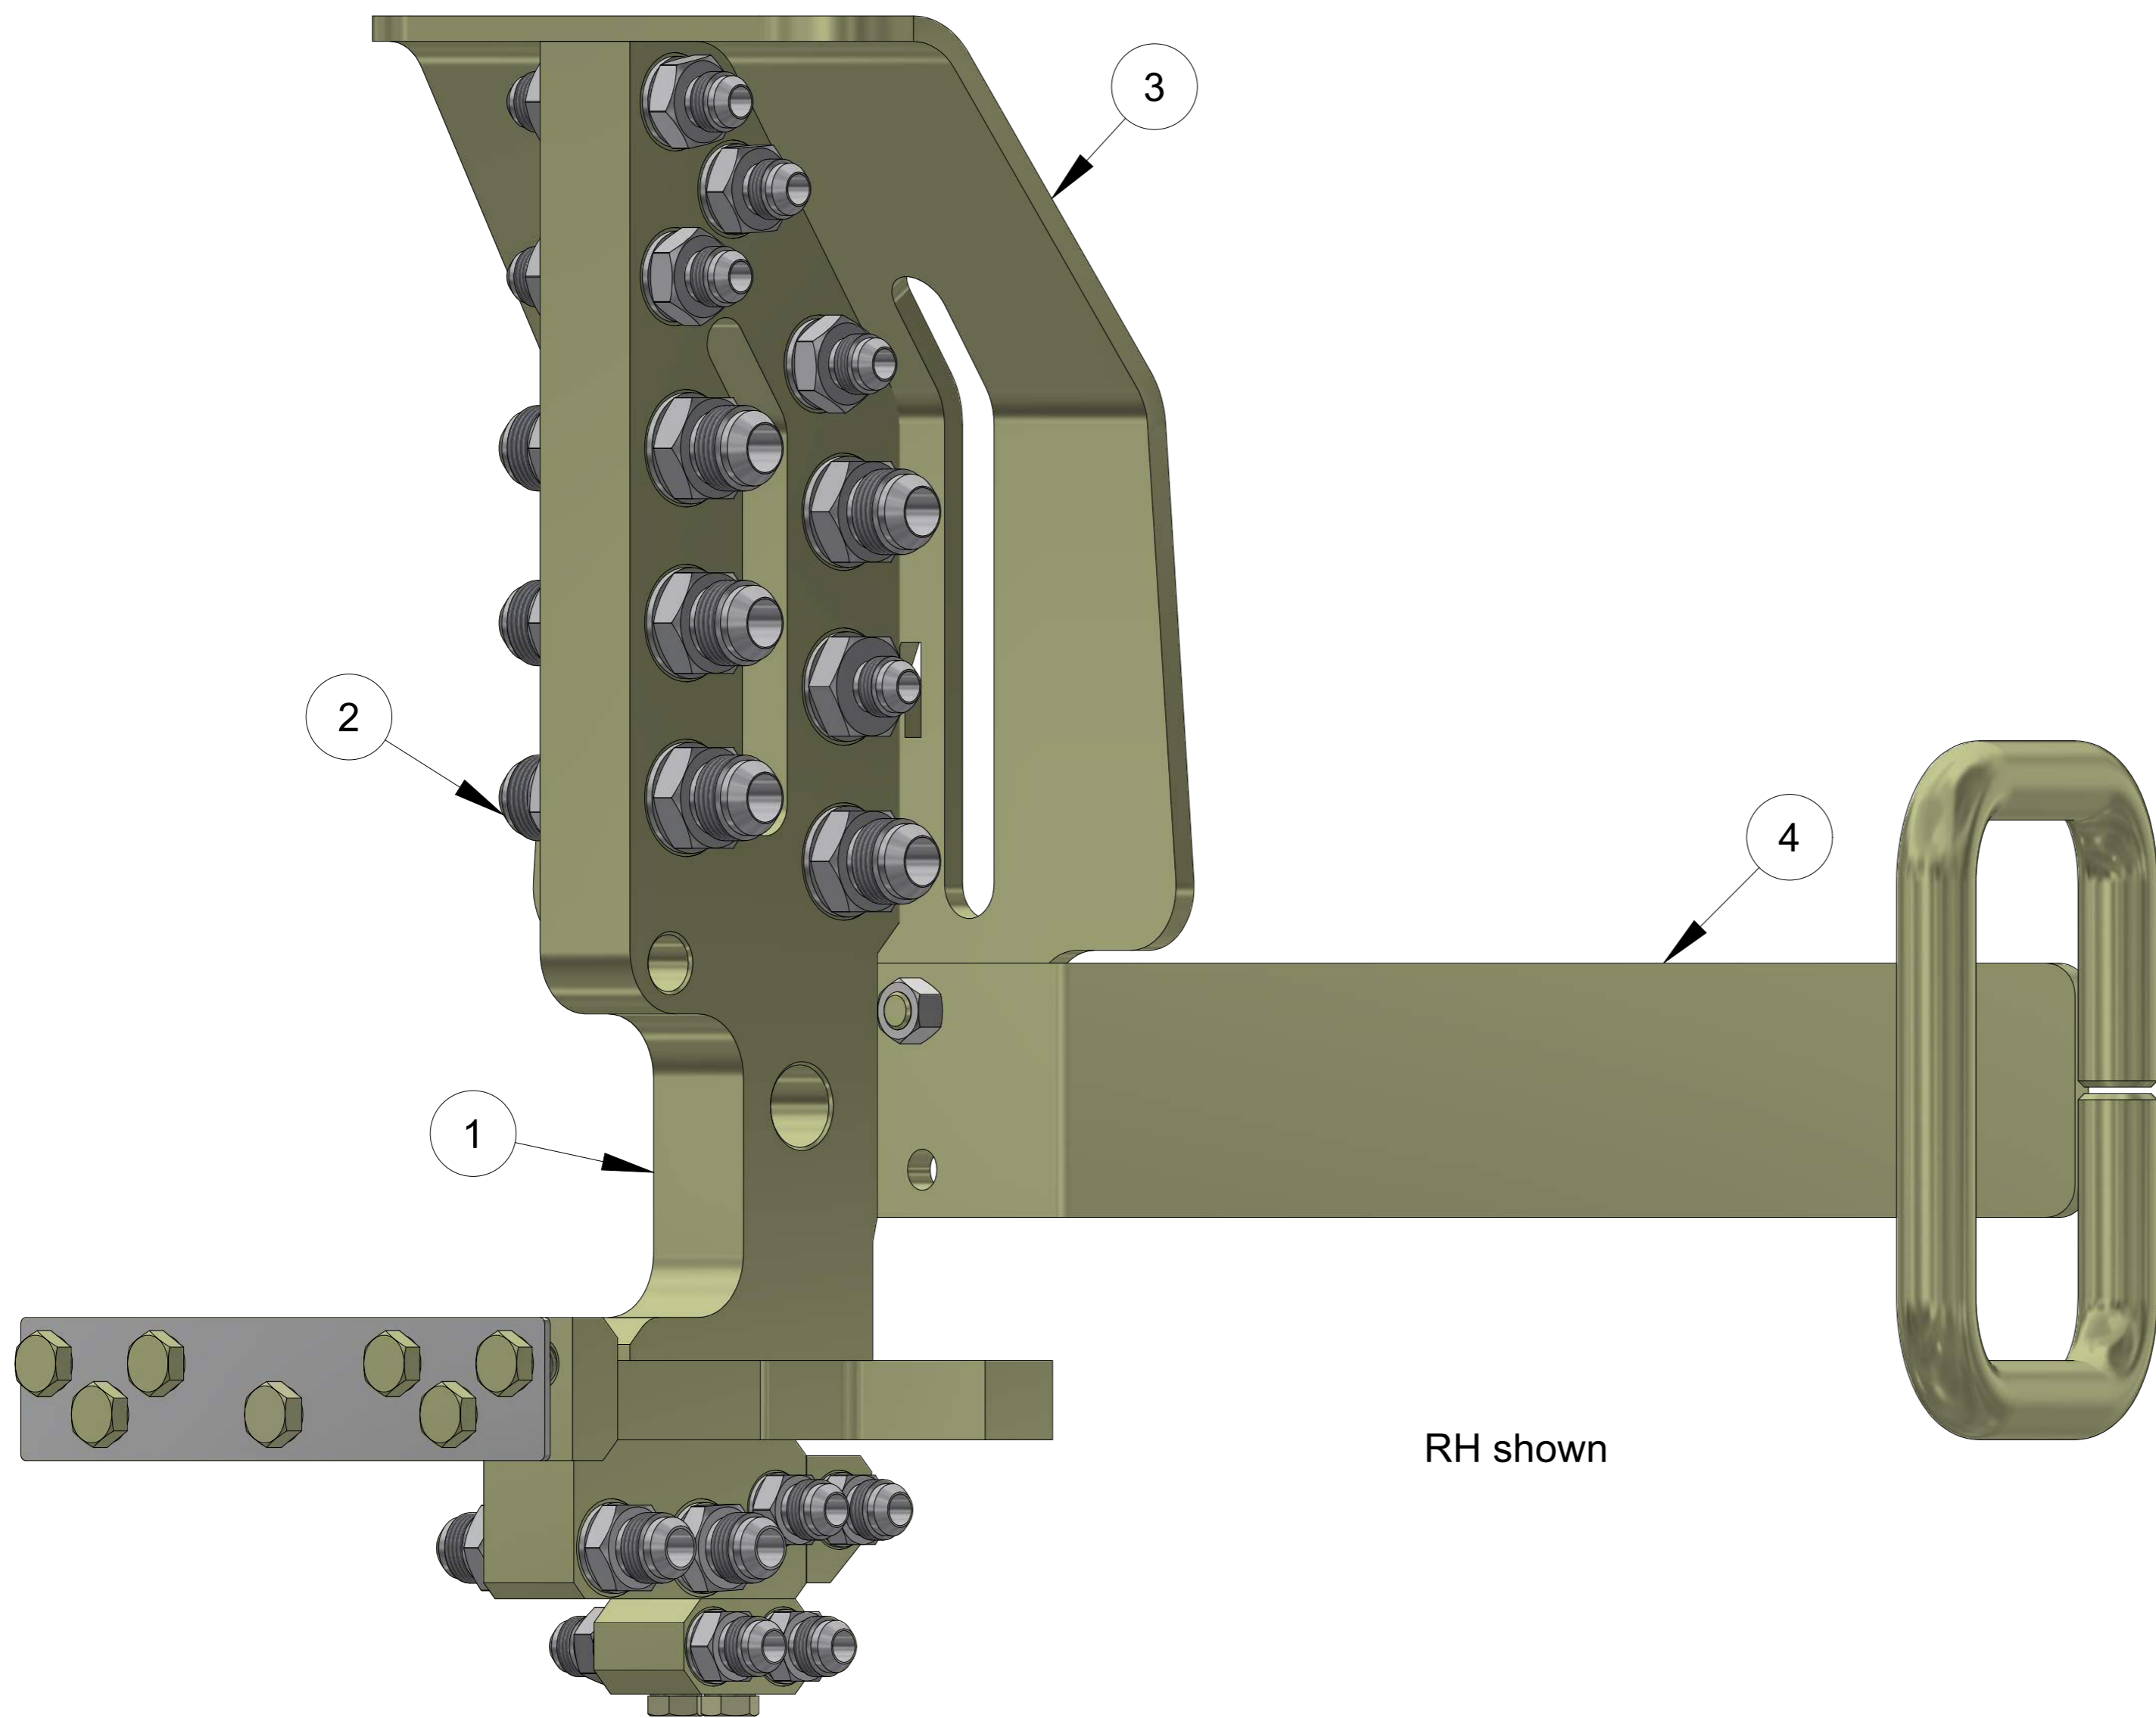

ITEM	PART NUMBER	DESCRIPTION	QTY	COMMENTS
1	MT3128 3148 H7	BULKHEAD	1	Page 11
2	MT3128 3148 C7FC	COMPLETE FITTINGS KIT	1	Page 11
3	MT3128 3148 P8	PROTECTION	1	
4	MT3128 0715 00	HOSE GUIDE	1	

RH shown

PART NUMBER	DESCRIPTION	
MT3128 3148 CA8	1838 EXT. HOSE TREE ASSEMBLY (OEM)	
	MT Parts: 0407 059 610 1 Haesy Circuit, Roseworthy S.A. 5371 171 Dugan Street, Kalgoorlie W.A. 6430 parts@mtunderground.com www.mtunderground.com	PAGE 12