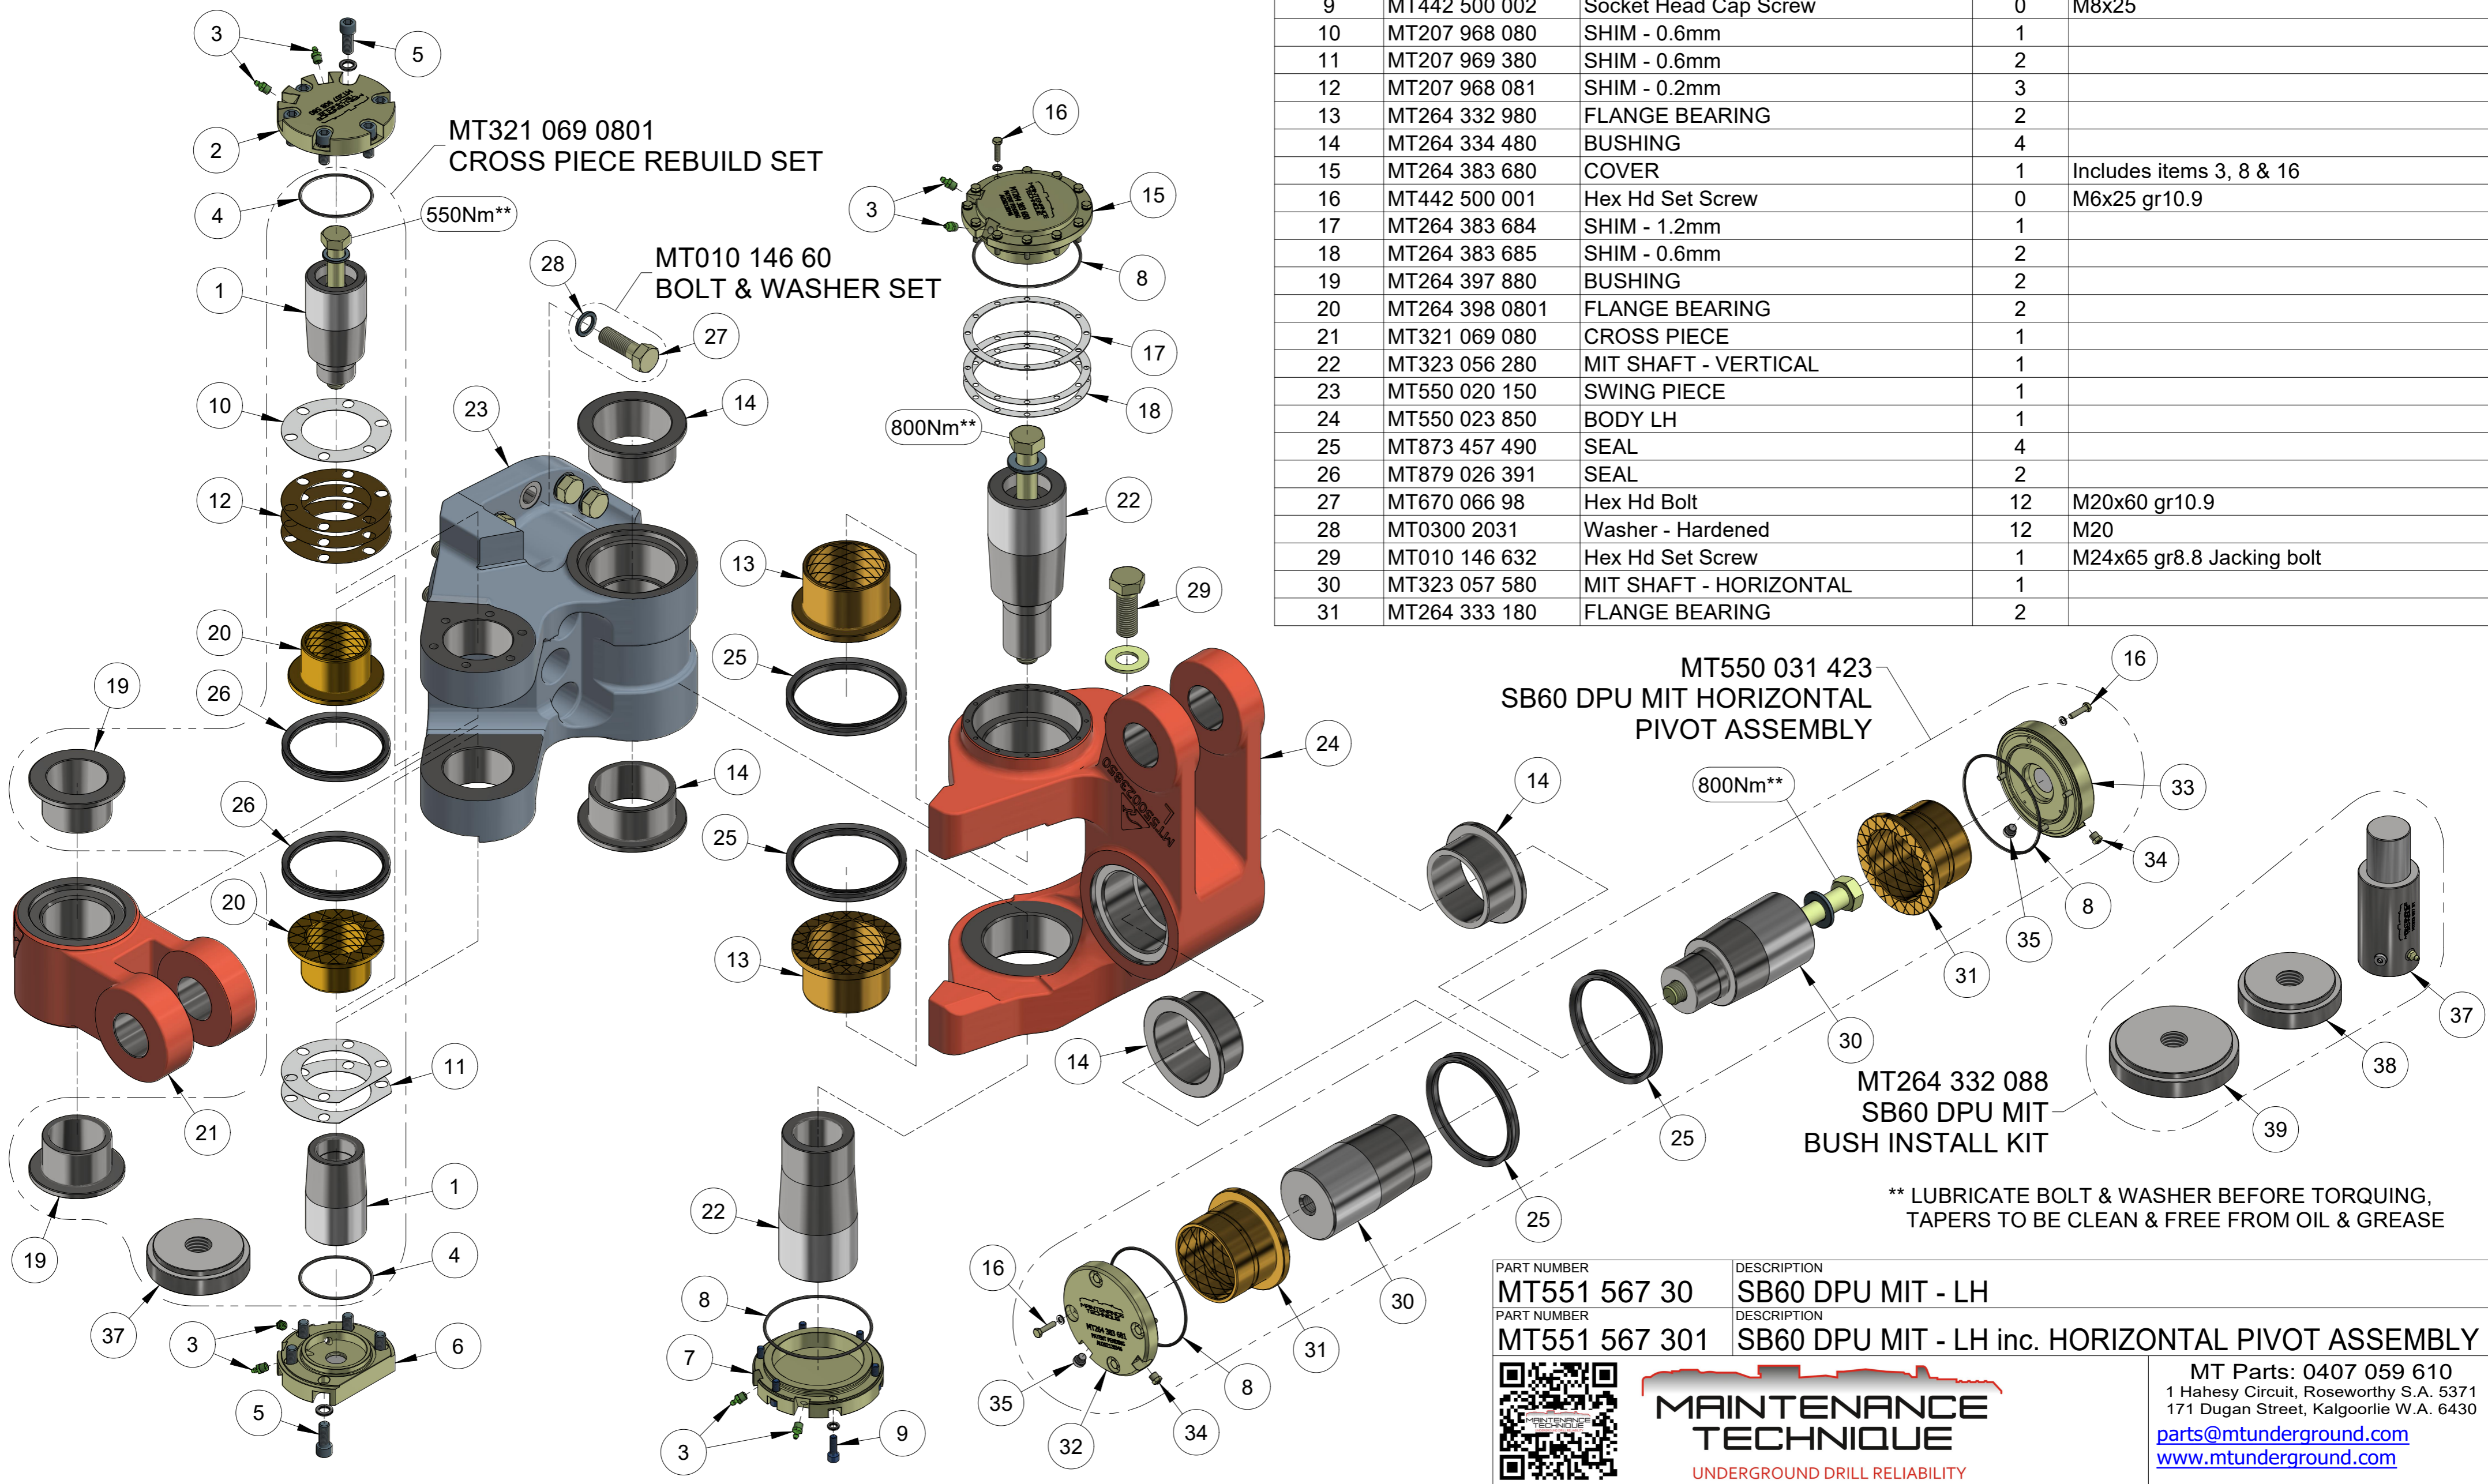

ITEM	PART NUMBER	DESCRIPTION	QTY	COMMENTS
32	MT264 383 681	COVER	1	Includes items 8, 16, 34 & 35
33	MT264 383 682	COVER	1	Includes items 8, 16, 34 & 35
34	MT3128 3151 418	RELIEF VALVE - GREASE	0	40 BAR
35	MT865 683 09	SOCKET PLUG	0	1/8 BSP
36	MT010 146 631	MIT JACKING BOLT REMOVAL KIT	1	Includes item 29, M20x55 & M30x100 bolts
37	MT323 057 5T	HORIZONTAL SHAFT INSTALL TOOL	1	Included with DPU complete
38	MT264 398 0880	CROSS PIECE BUSH TOOL	0	
39	MT264 333 1800	HORIZONTAL PIVOT BUSH TOOL	0	

PART NUMBER	DESCRIPTION
MT551 567 30	SB60 DPU MIT - LH
PART NUMBER	DESCRIPTION
MT551 567 301	SB60 DPU MIT - LH inc. HORIZONTAL PIVOT ASSEMBLY

**MAINTENANCE
TECHNIQUE**

UNDERGROUND DRILL RELIABILITY

MT Parts: 0407 059 610
1 Haesy Circuit, Roseworthy S.A. 5371
171 Dugan Street, Kalgoorlie W.A. 6430
parts@mtunderground.com
www.mtunderground.com