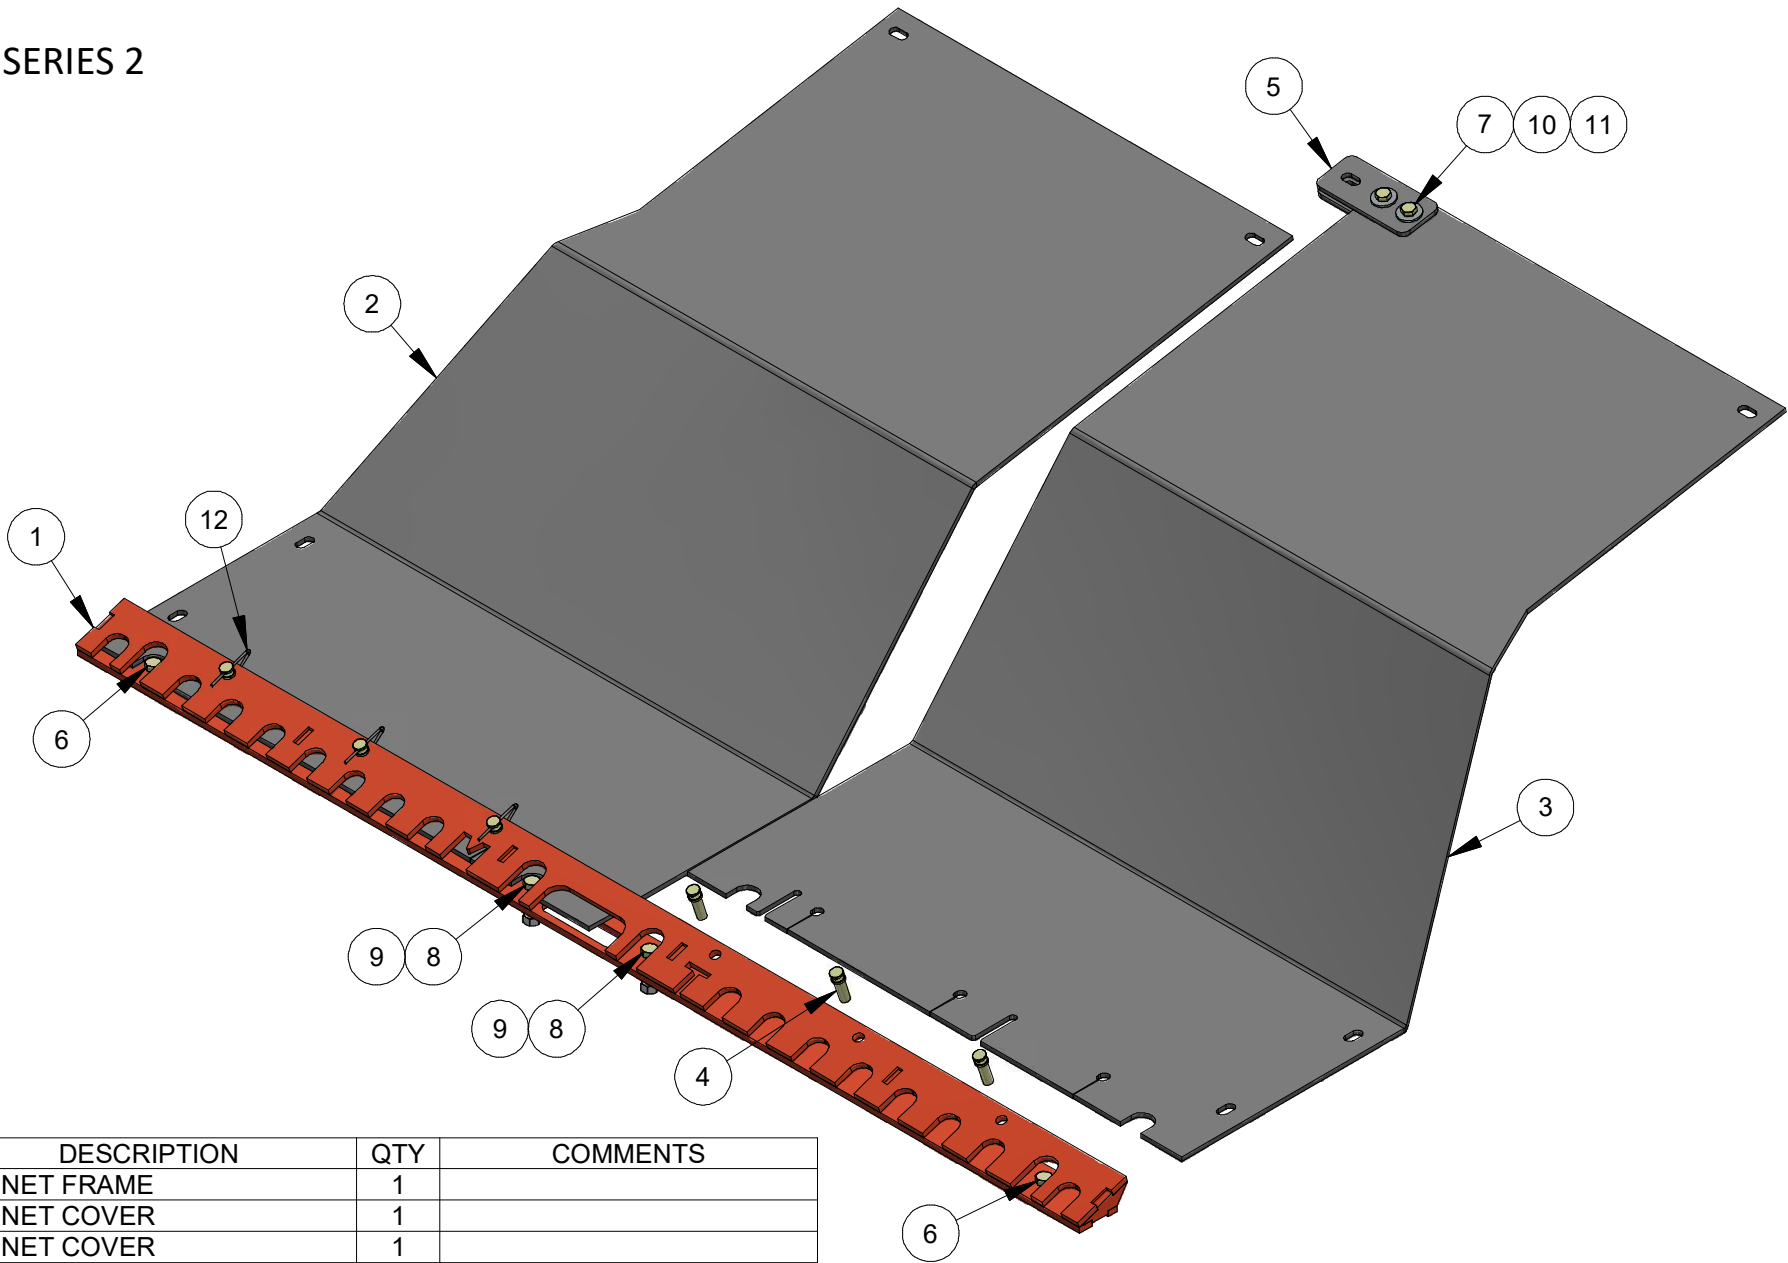

SUITABLE FOR 421 SERIES 2

ITEM	PART NUMBER	DESCRIPTION	QTY	COMMENTS
1	MT421 200 002	BONNET FRAME	1	
2	MT421 200 003	BONNET COVER	1	
3	MT421 200 004	BONNET COVER	1	
4	MT421 200 005	BONNET PIN	6	
5	MT421 200 006	BONNET COVER CONNECTOR	2	
6	MT0147 1217 50	SCREW	2	
7	MT0147 1364 03	SCREW	2	
8	MT0147 1404 03	SCREW	2	
9	MT0291 1112 00	LOCK NUT	2	
10	MT0291 1128 20	LOCK NUT	2	
11	10 mm	Mudguard Washer	4	
12		MINSUP SAFETY CLIP	6	

PART NUMBER	DESCRIPTION
MT421 200 001	BONNET COMPLETE
	
MT Parts: 0407 059 610 1 Haehsy Circuit, Roseworthy S.A. 5371 171 Dugan Street, Kalgoorlie W.A. 6430 parts@mtunderground.com www.mtunderground.com	
UNDERGROUND DRILL RELIABILITY	