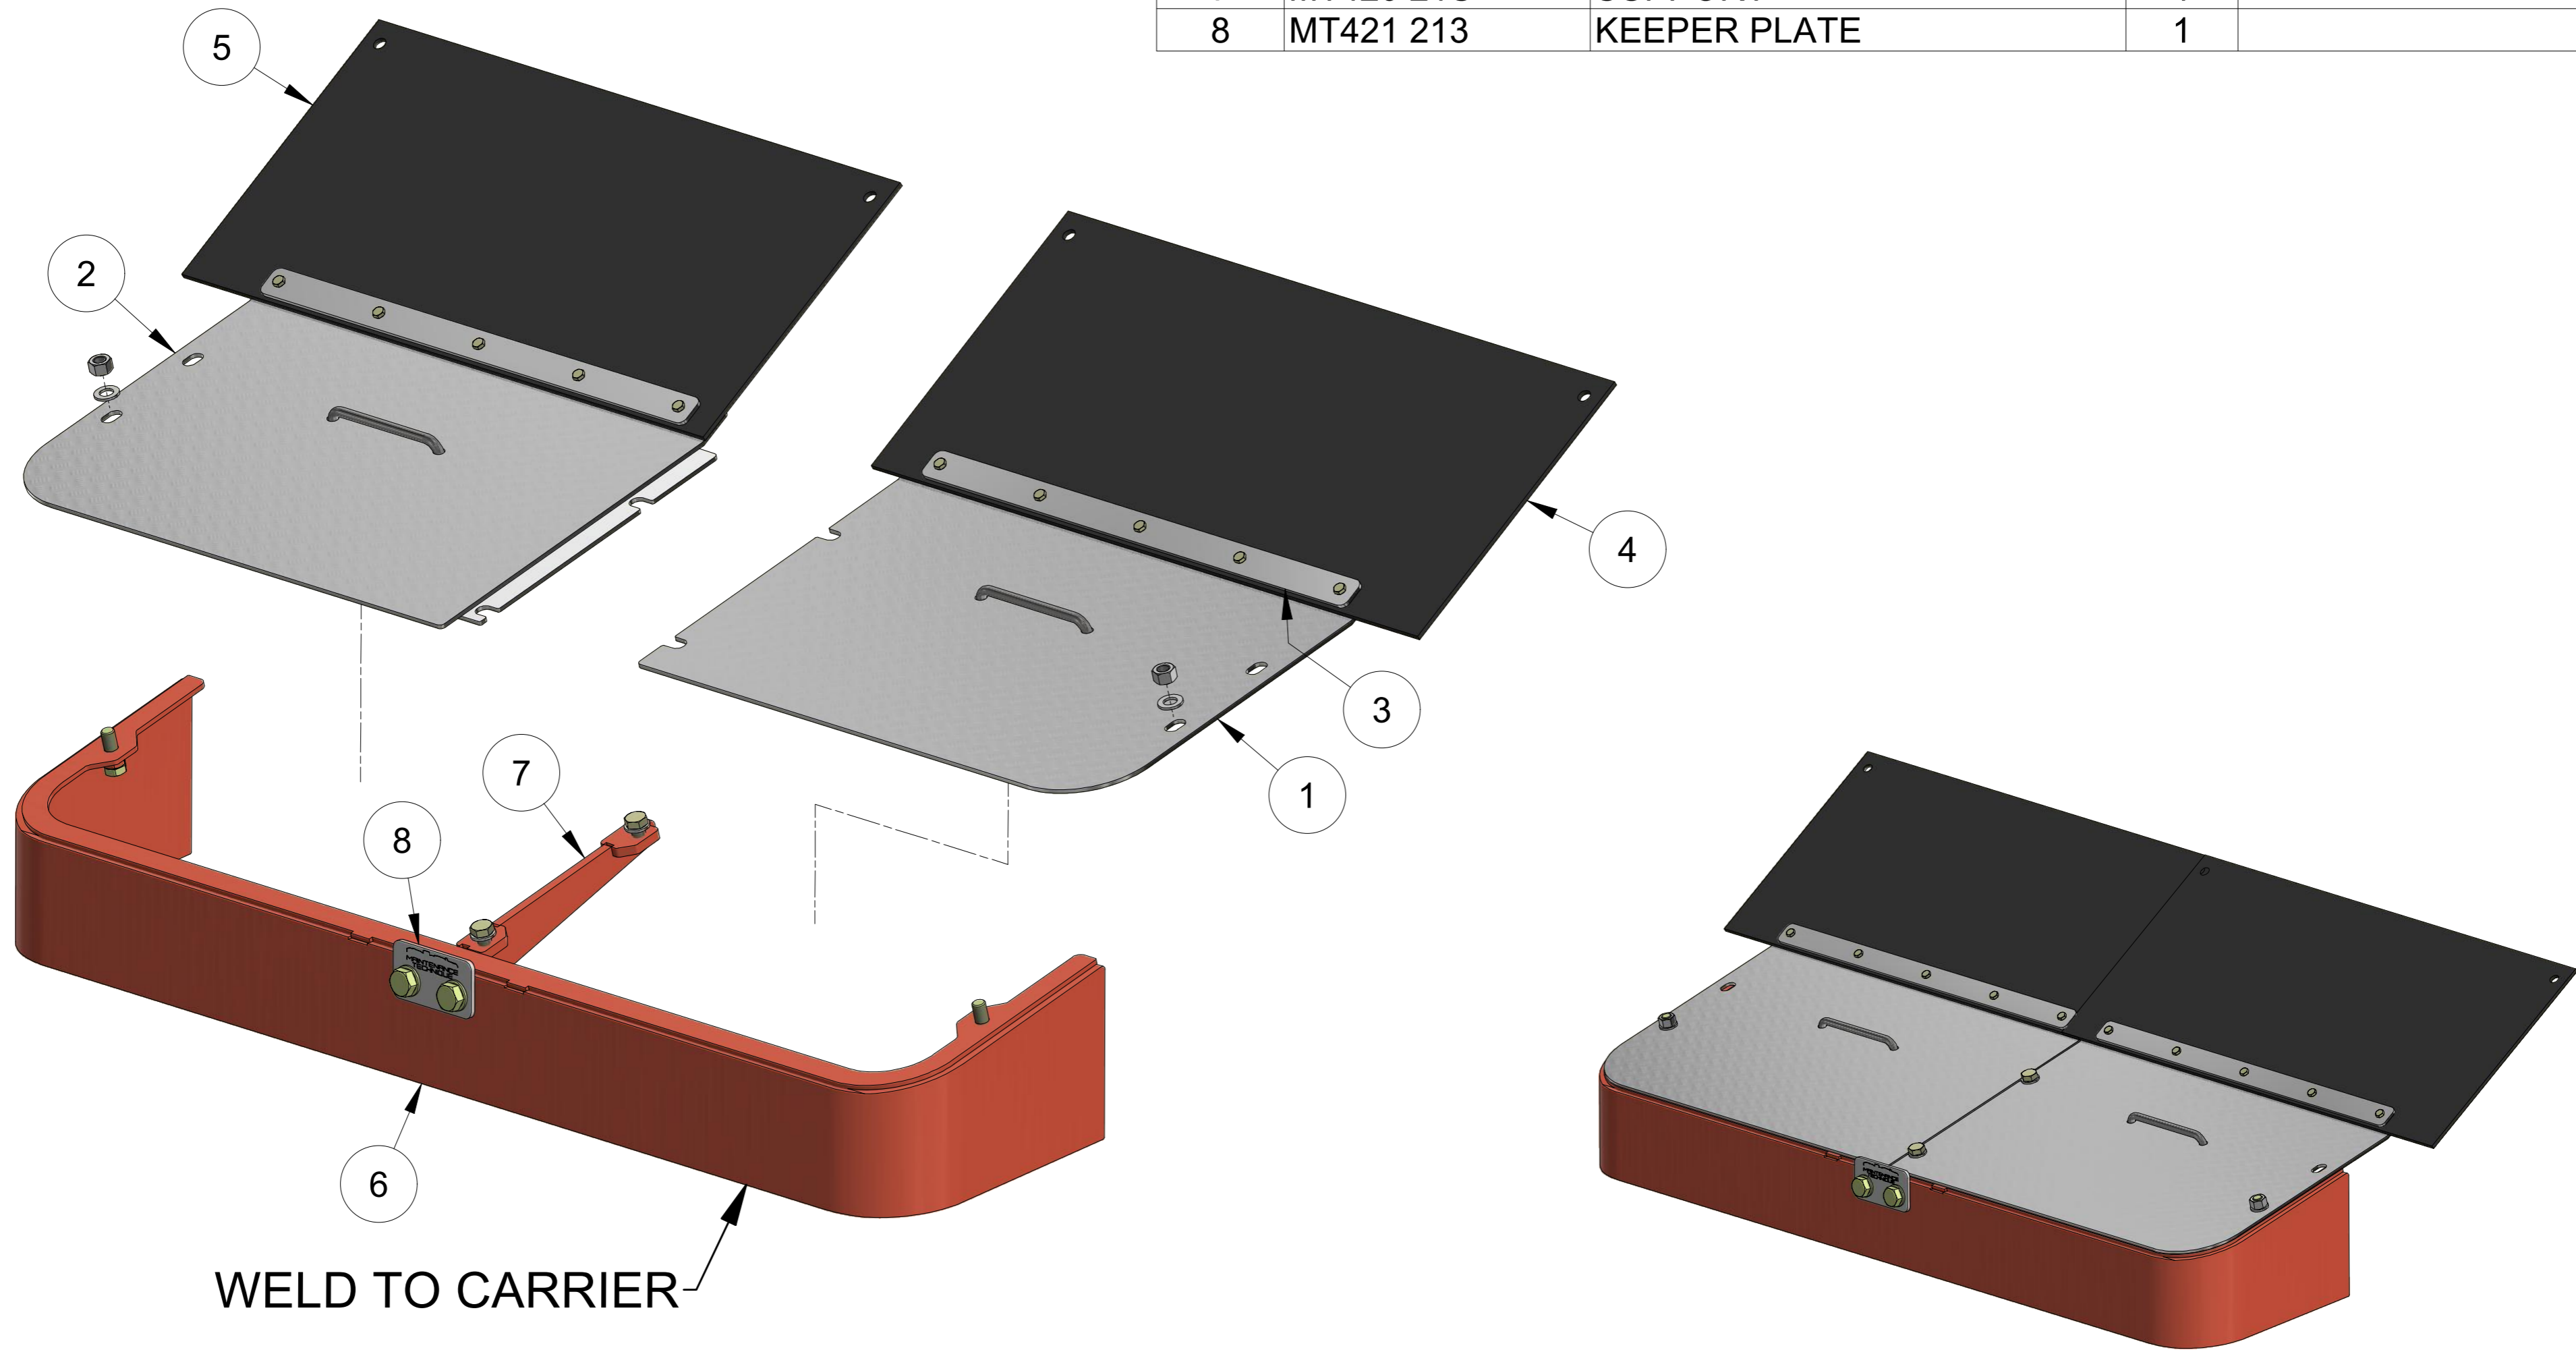

SUITABLE FOR DD420 AND AXERA 7

ITEM	PART NUMBER	DESCRIPTION	QTY	COMMENTS
1	MT420 201	COVER POS 1	1	
2	MT420 202	COVER POS 2	1	
3	MT420 203	CLAMP PLATE	2	
4	MT420 211	RUBBER POS 1	1	
5	MT420 212	RUBBER POS 2	1	
6	MT420 21B	BUMPER / MOUNT	1	
7	MT420 21S	SUPPORT	1	
8	MT421 213	KEEPER PLATE	1	

PART NUMBER	DESCRIPTION
MT420 202 CA	FRONT COVER SYSTEM
	
Gavin Cunningham Ph. 0407 389 689 1 Haehy Circuit, Roseworthy S.A. 5371	
parts@mtunderground.com gav@mtunderground.com admin@mtunderground.com www.mtunderground.com.au	
UNDERGROUND DRILL RELIABILITY	
PAGE 1	