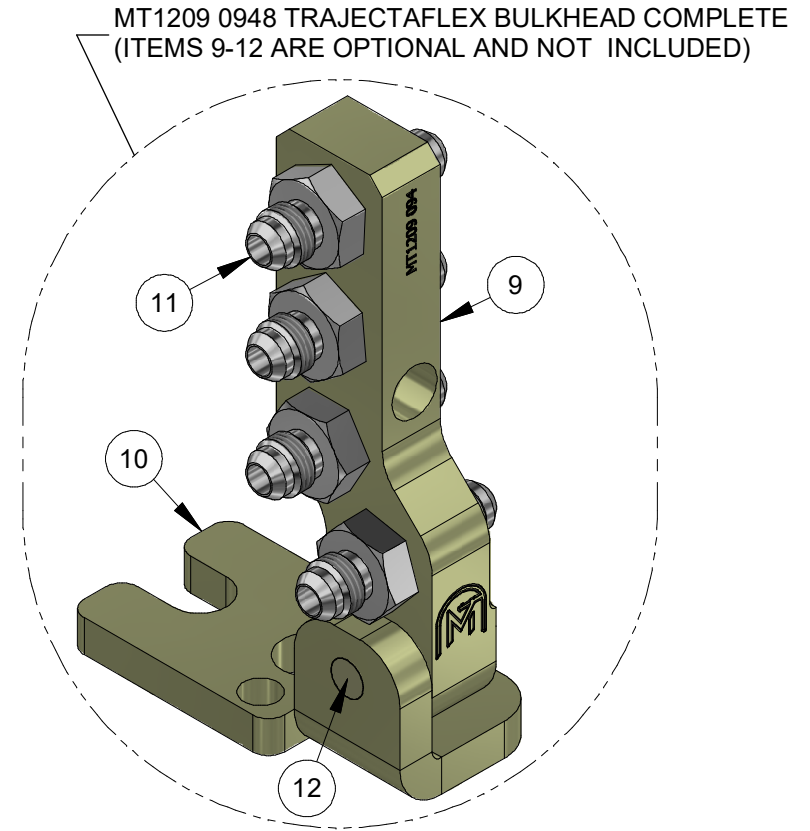

ITEM	PART NUMBER	DESCRIPTION	QTY	COMMENTS
1	MT550 531 041	CONNECTION BLOCK	1	SB FEED CRADLE
2	MT550 531 042	PLATE - SB FEED CRADLE	1	
3	MT1209 09	BULKHEAD COMPLETE 9/16	1	
4	MT3176 6496 00	JICM BULKHEAD UNION 9/16	4	
5	MT0147 5505 31	SCREW	2	
7	MT0147 1403 03	SCREW	1	
6	MT207 825 67B	SCREW	2	
8	MTBG 005 256 91	VALVE ASSEMBLY		NOT INCLUDED
9	MT1009 094	TRAJECTAFLEX BULKHEAD		OPTIONAL/NOT INCLUDED
10	MT550 531 044	TRAJECTAFLEX BULKHEAD ATTACHM.		OPTIONAL /NOT INCLUDED
11	MT3176 6496 00	JICM BULKHEAD UNION 9/16		OPTIONAL/ NOT INCLUDED
12	MT0147 1217 50	SCREW		OPTIONAL /NOT INCLUDED

PART NUMBER	DESCRIPTION
MT550 531 043	MANIFOLD COMPL. / SB FEED CRADLE

MT Parts: 0407 059 610  
 1 Haesy Circuit, Roseworthy S.A. 5371  
 171 Dugan Street, Kalgoorlie W.A. 6430  
[parts@mtunderground.com](mailto:parts@mtunderground.com)  
[www.mtunderground.com](http://www.mtunderground.com)