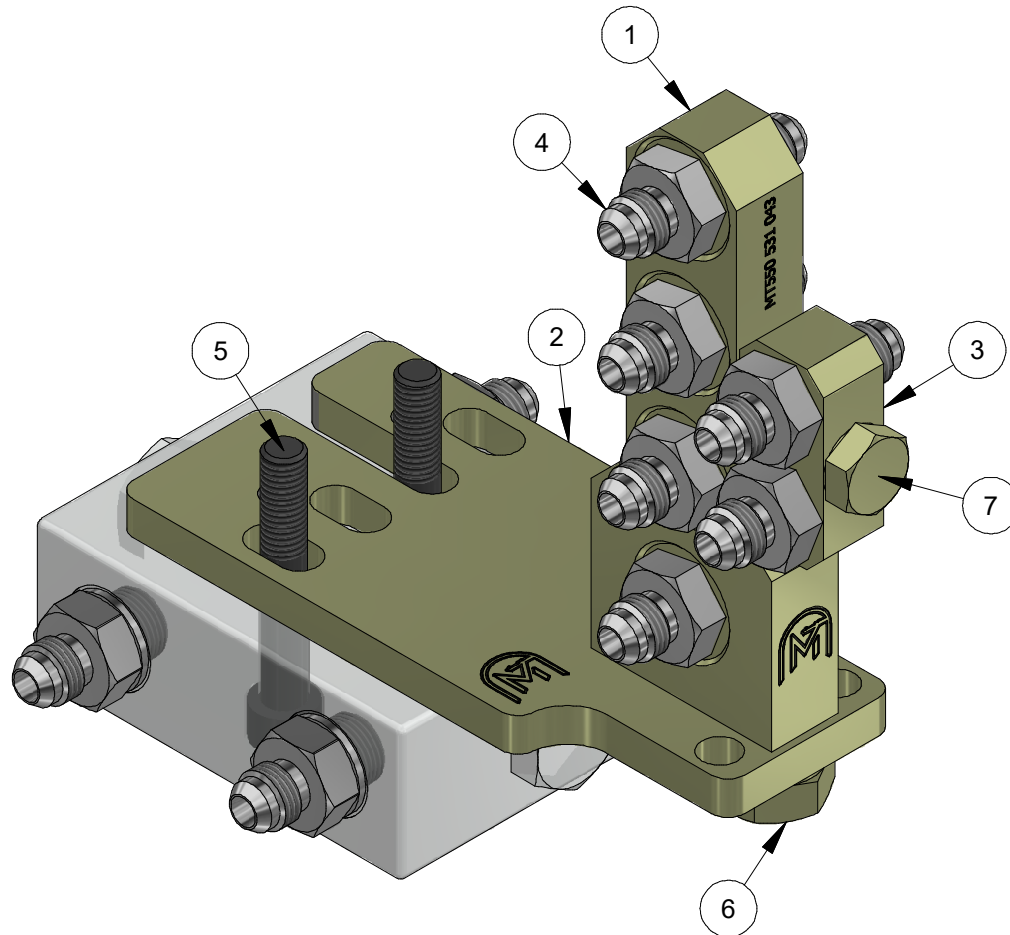

ITEM	PART NUMBER	DESCRIPTION	QTY	COMMENTS
1	MT550 531 041	CONNECTION BLOCK	1	SB FEED CRADLE
2	MT550 531 042	PLATE - SB FEED CRADLE	1	
3	MT1209 09	BULKHEAD COMPLETE 9/16	1	
4	MT3176 6496 00	JICM BULKHEAD UNION 9/16	4	
5	MT0147 5505 31	SCREW	2	
7	MT0147 1403 03	SCREW	1	
6	MT207 825 67B	SCREW	2	
8	MTBG 005 256 91	VALVE ASSEMBLY		NOT INCLUDED
9	MT1009 094	TRAJECTAFLEX BULKHEAD		OPTIONAL/NOT INCLUDED
10	MT550 531 044	TRAJECTAFLEX BULKHEAD ATTACHM.		OPTIONAL /NOT INCLUDED
11	MT3176 6496 00	JICM BULKHEAD UNION 9/16		OPTIONAL/ NOT INCLUDED
12	MT0147 1217 50	SCREW		OPTIONAL /NOT INCLUDED

PART NUMBER	DESCRIPTION
MT550 531 043	MANIFOLD COMPL. / SB FEED CRADLE

MT Parts: 0407 059 610  
 1 Haesy Circuit, Roseworthy S.A. 5371  
 171 Dugan Street, Kalgoorlie W.A. 6430  
[parts@mtunderground.com](mailto:parts@mtunderground.com)  
[www.mtunderground.com](http://www.mtunderground.com)