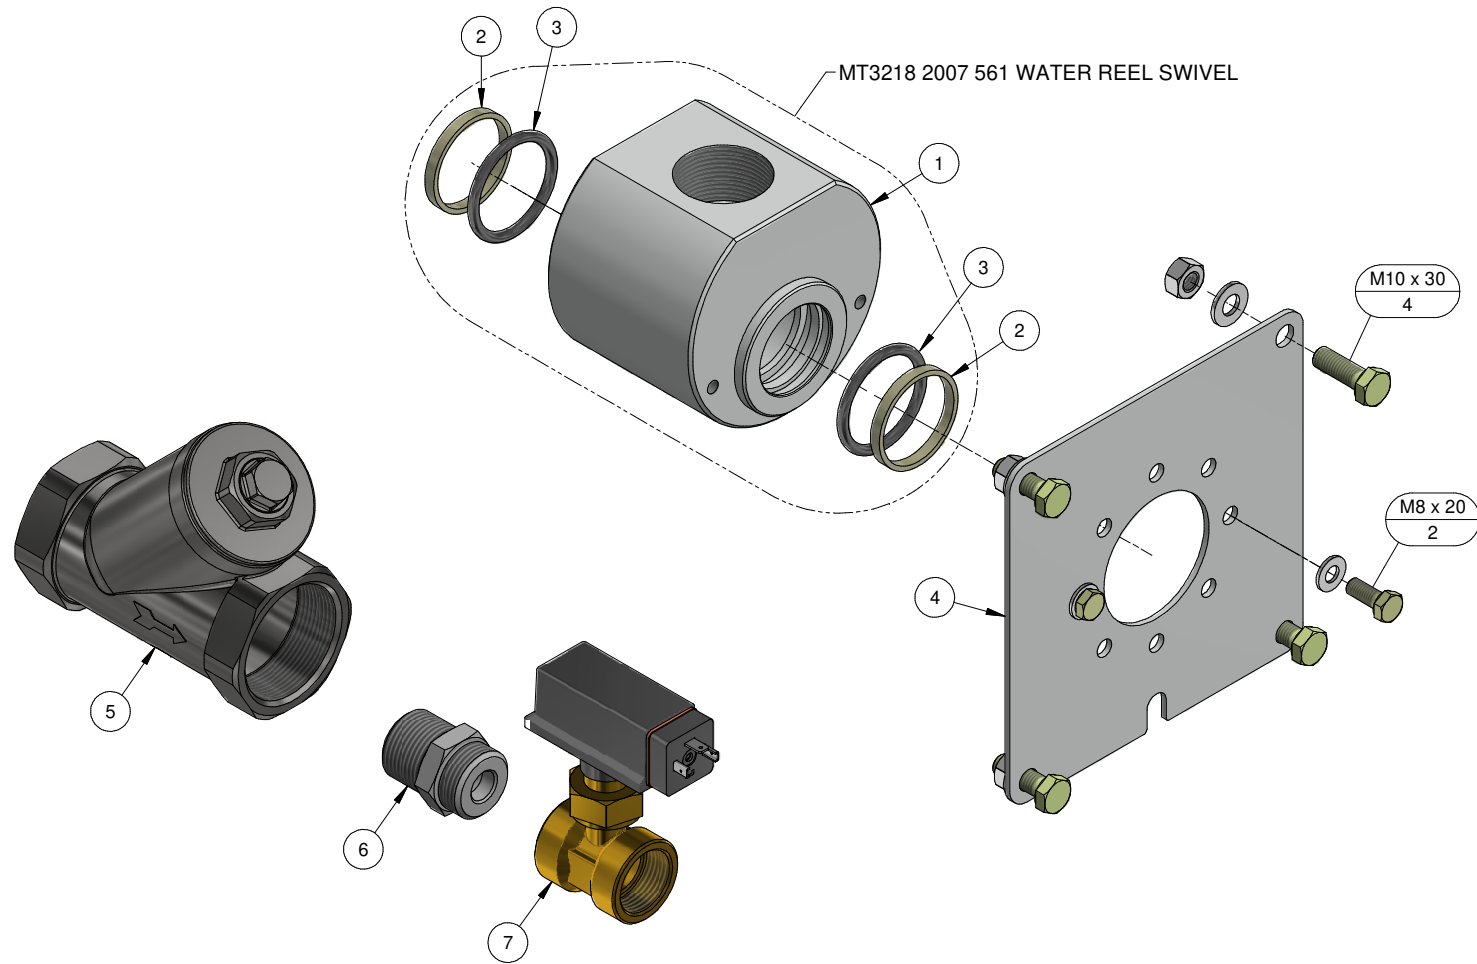

ITEM	PART NUMBER	DESCRIPTION	QTY	COMMENTS
1	MT3218 2007 560	HOUSING	1	
2	MT6060 0013 30	WEAR RING	2	
3	MT5112 3189 33	O-RING	2	
4	MT3218 2007 564	PLATE	1	
5	MT9111 4061 ST	STRAINER 2"	0	
6	MT1T 1614	THROTTLE	0	
7	MT3217 9955 41D	AIR FLOW SWITCH 1"	0	

PART NUMBER	DESCRIPTION
MT3218 2007 56	WATER REEL SWIVEL COMPLETE

**MAINTENANCE  
TECHNIQUE**  
UNDERGROUND DRILL RELIABILITY

Gavin Cunningham Ph. 0407 389 689  
1 Hahesy Circuit, Roseworthy S.A. 5371

[parts@mtunderground.com](mailto:parts@mtunderground.com)  
[gav@mtunderground.com](mailto:gav@mtunderground.com)  
[admin@mtunderground.com](mailto:admin@mtunderground.com)  
[www.mtunderground.com.au](http://www.mtunderground.com.au)