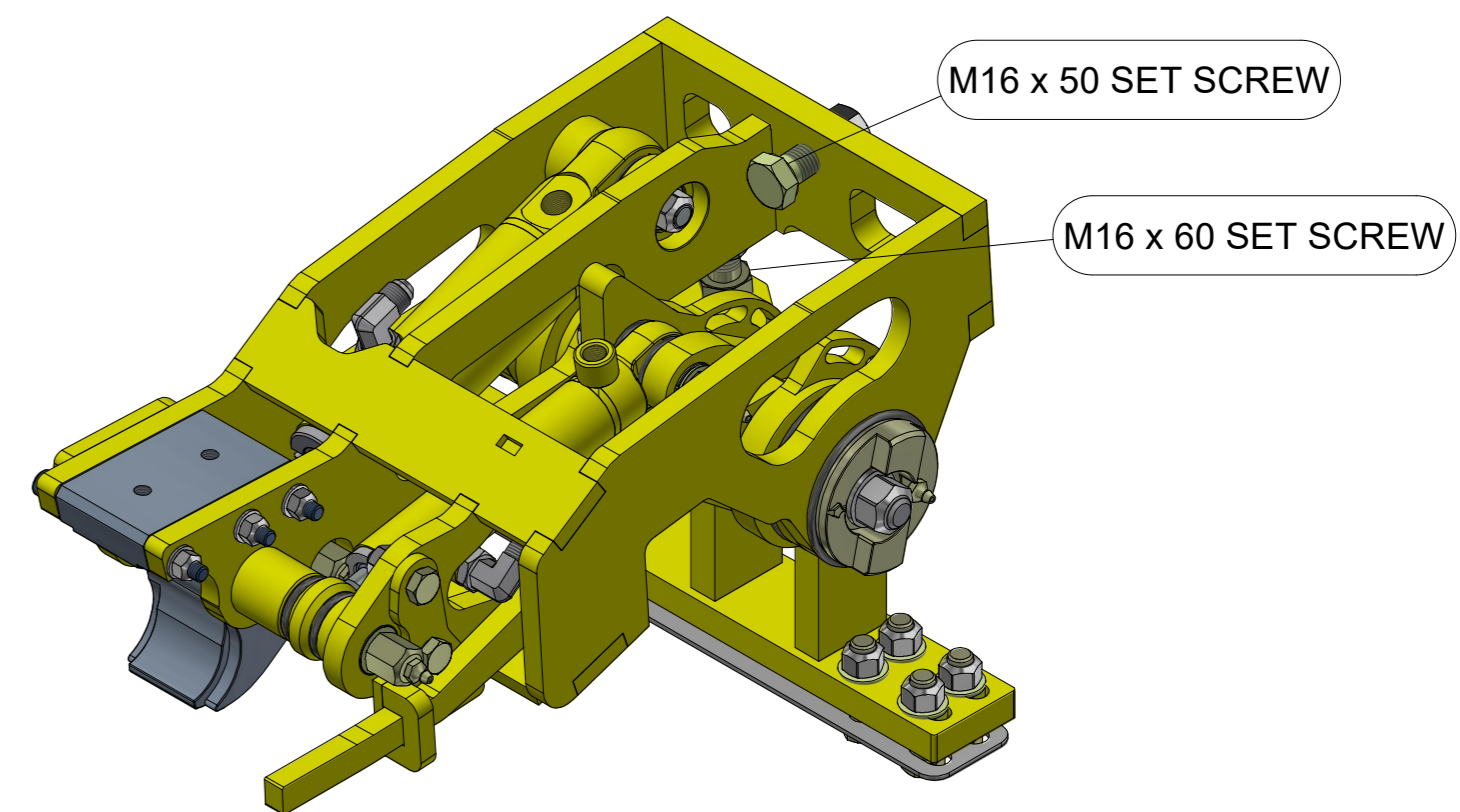

PART NUMBER	DESCRIPTION
MT3128 3142 7C32	ARM COMPLETE (includes Jaws)
PART NUMBER	DESCRIPTION
MT3128 3142 7C38	ARM COMPLETE (includes Jaws)
PART NUMBER	DESCRIPTION
MT3128 3142 7C45	ARM COMPLETE (includes Jaws)

**MAINTENANCE
TECHNIQUE**
UNDERGROUND DRILL RELIABILITY

MT Parts: 0407 059 610
1 Haesy Circuit, Roseworthy S.A. 5371
171 Dugan Street, Kalgoorlie W.A. 6430
parts@mtunderground.com
www.mtunderground.com