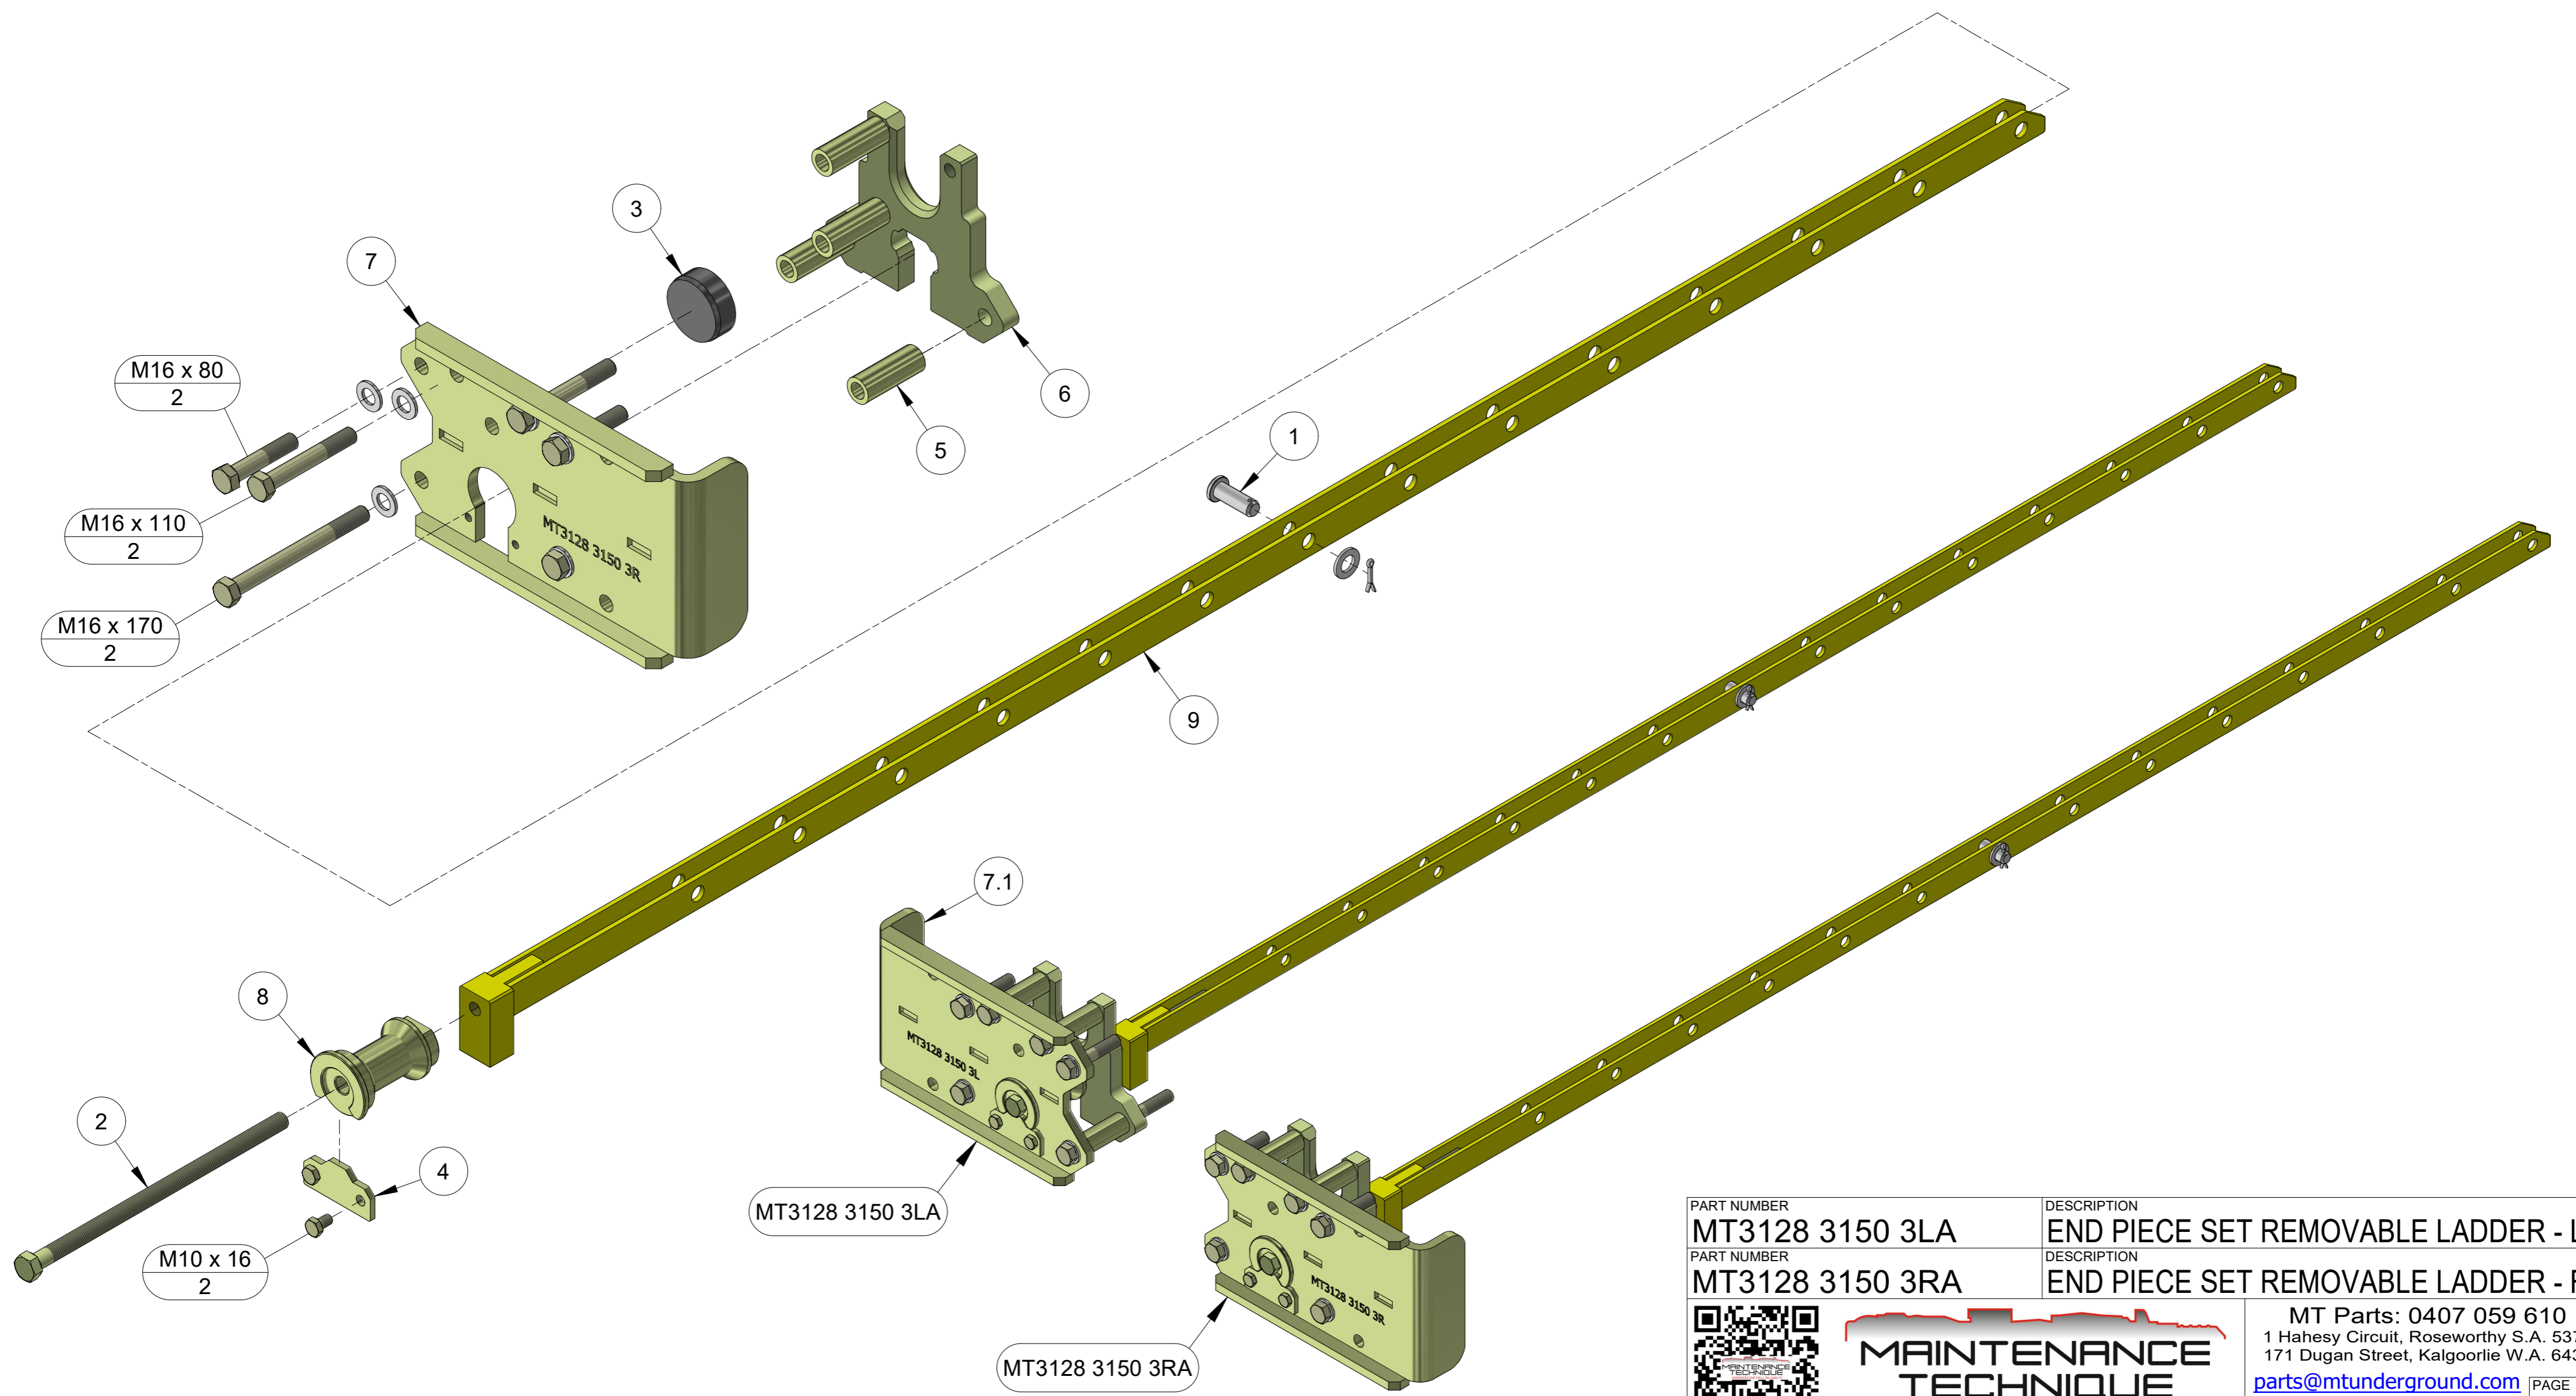

PART NUMBER	DESCRIPTION
MT3128 6000 01	FEED 6000 SERIES
PART NUMBER	DESCRIPTION
MT3128 6000 02	SPLIT FEED 6000 SERIES

MT Parts: 0407 059 610  
 1 Hahey Circuit, Roseworthy S.A. 5371  
 171 Dugan Street, Kalgoorlie W.A. 6430  
[parts@mtunderground.com](mailto:parts@mtunderground.com)  
[www.mtunderground.com](http://www.mtunderground.com)

ITEM	PART NUMBER	DESCRIPTION	QTY	COMMENTS
1	MT0113 3238 00	PIN	1	Includes washer & split pin
2	MT3125 0639 00	BUFFER - REAR	1	
3	MT3128 0476 00	WASHER PLATE	1	
4	MT3128 3051 71	END PIECE	1	
5	MT3128 3051 75	PIPE	3	
6	MT3128 3150 39	BACK HEAD	1	
7	MT3222 3097 50	ROPE LADDER	1	
8	MT0147 1958 29	SET SCREW	1	
9	MT3128 3150 39BK	BOLT KIT	1	

ITEM	PART NUMBER	DESCRIPTION	QTY	COMMENTS
1	MT0113 3238 00	PIN	1	Includes washer & split pin
2	MT0147 1958 29	SET SCREW	1	
3	MT3125 0639 00	BUFFER - REAR	1	
4	MT3128 0476 0R	WASHER PLATE	1	
5	MT3128 3051 75	PIPE	4	
6	MT3128 3051 7R	END PIECE	1	
7	MT3128 3150 3R	BACK HEAD	1	RH
7.1	MT3128 3150 3L	BACK HEAD	1	LH
8	MT3128 3051 8S	SPACER	1	
9	MT3222 3097 50	ROPE LADDER	1	
10	MT3128 3150 3BK	BOLT KIT	1	

PART NUMBER <b>MT3128 3150 3LA</b>	DESCRIPTION <b>END PIECE SET REMOVABLE LADDER - LH</b>
PART NUMBER <b>MT3128 3150 3RA</b>	DESCRIPTION <b>END PIECE SET REMOVABLE LADDER - RH</b>

**MAINTENANCE  
TECHNIQUE**  
UNDERGROUND DRILL RELIABILITY