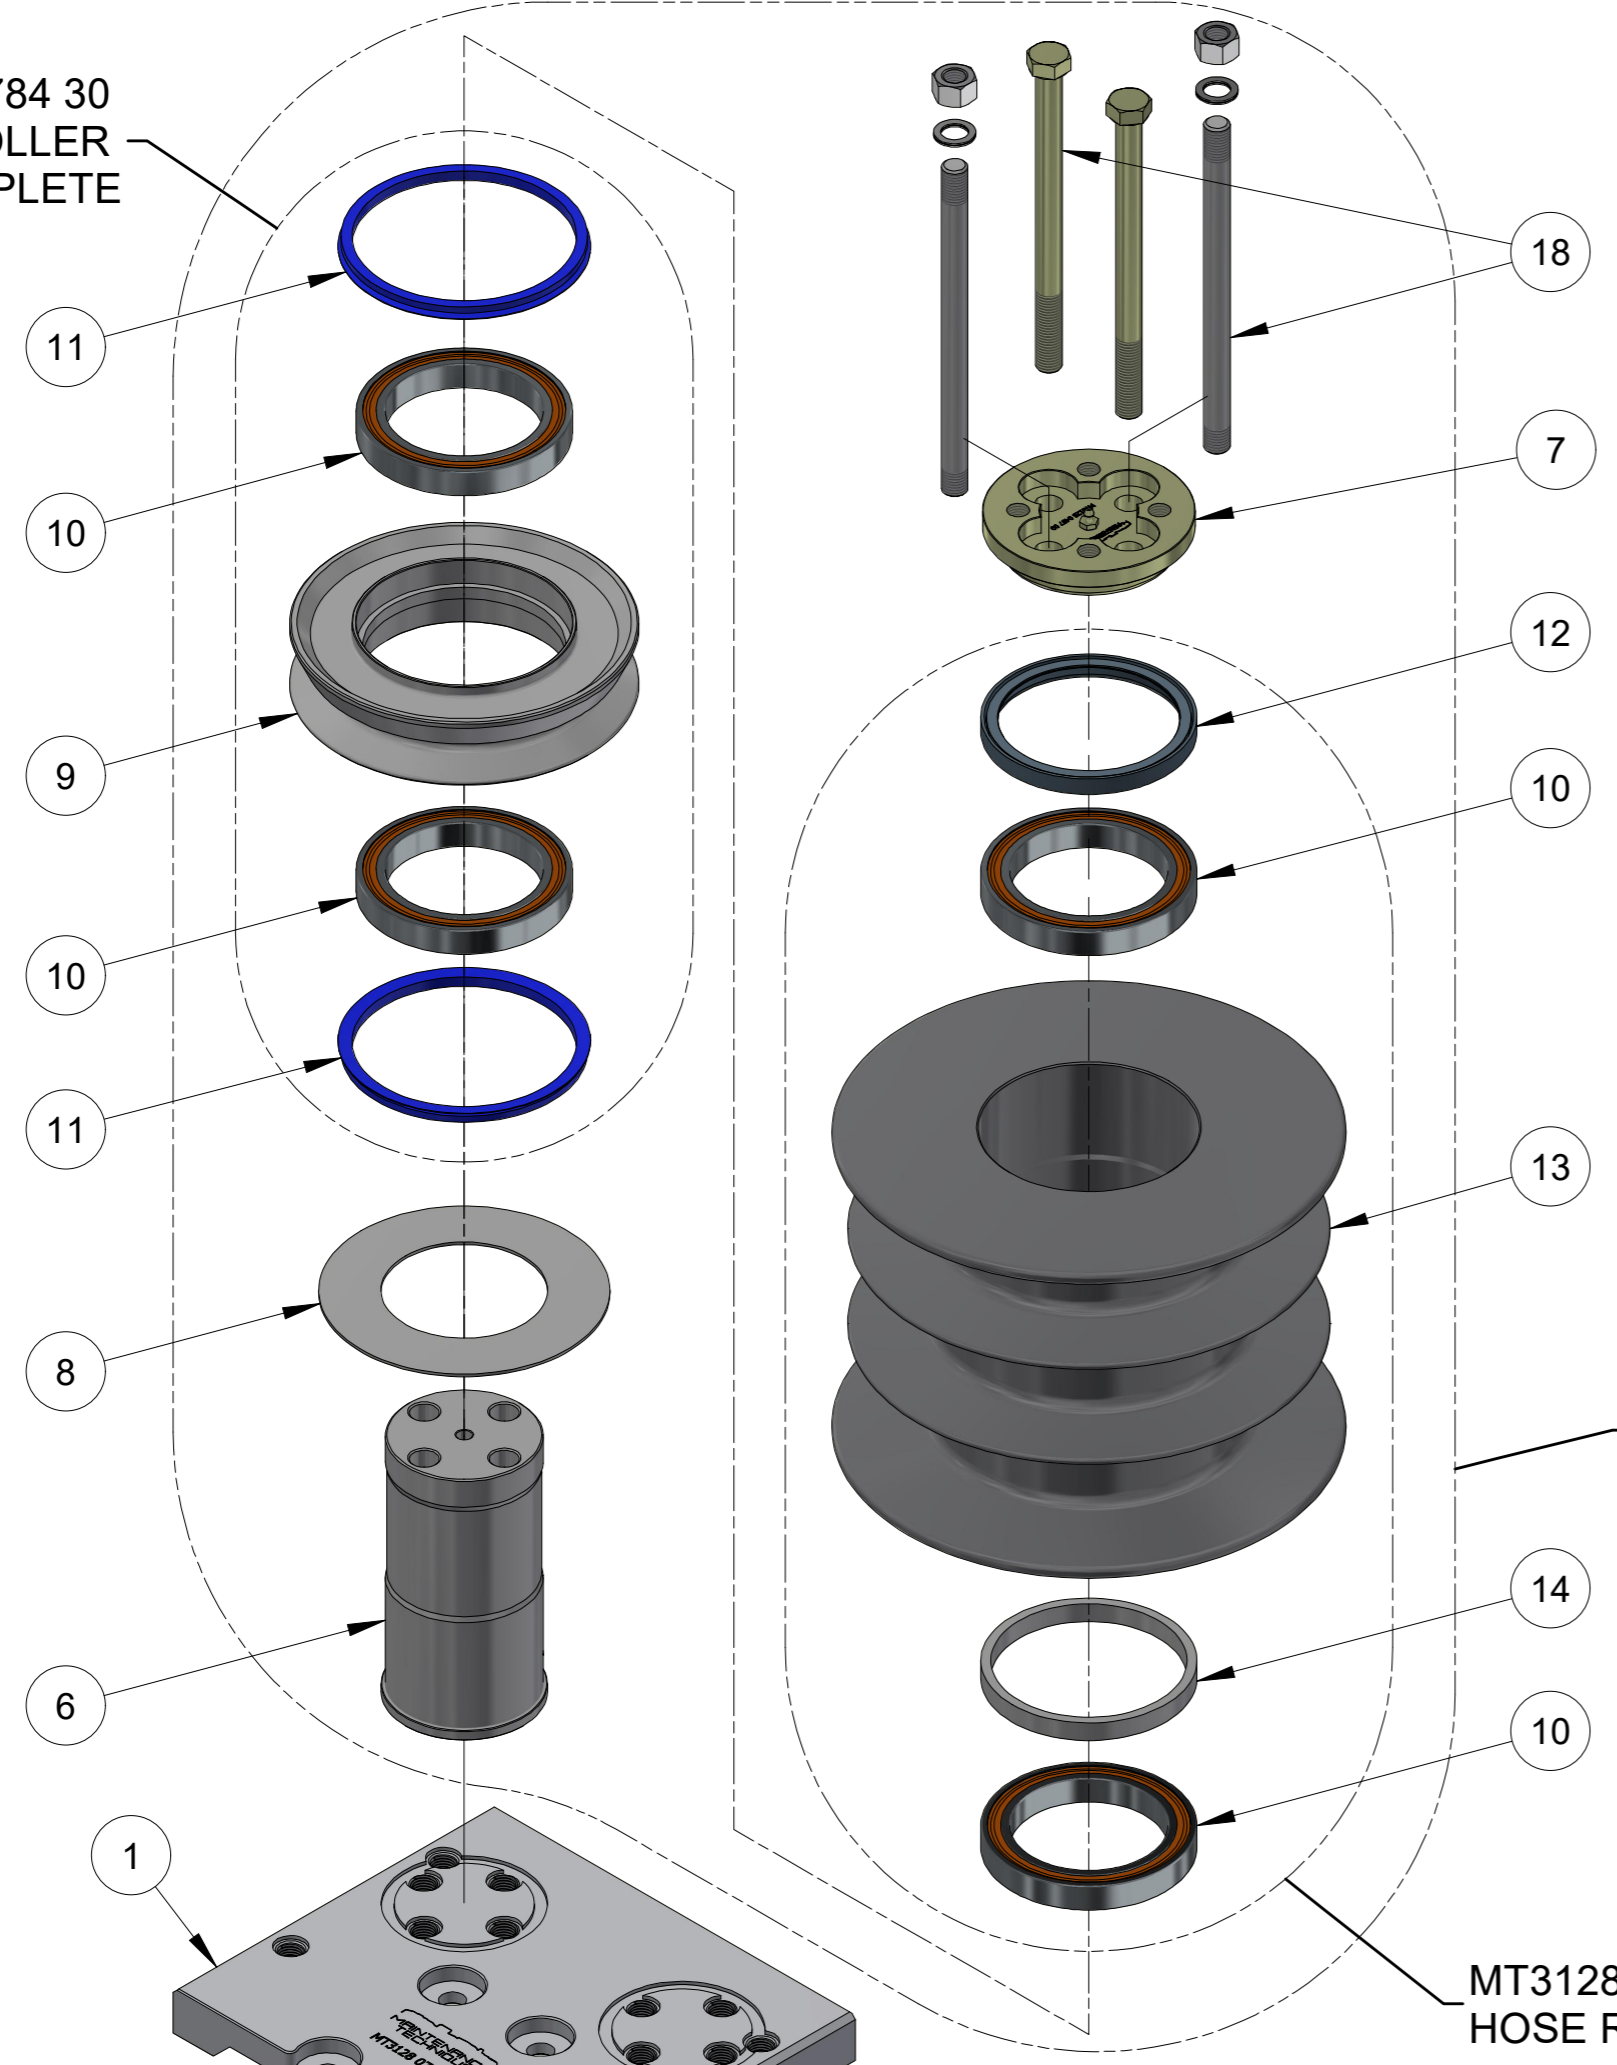

ITEM	PART NUMBER	DESCRIPTION	QTY	COMMENTS
1	MT0113 3238 00	PIN	1	Includes washer & split pin
2	MT3125 0639 00	BUFFER - REAR	1	
3	MT3128 0476 00	WASHER PLATE	1	
4	MT3128 3051 71	END PIECE	1	
5	MT3128 3051 75	PIPE	3	
6	MT3128 3150 39	BACK HEAD	1	
7	MT3222 3097 50	ROPE LADDER	1	
8	MT0147 1958 29	SET SCREW	1	
9	MT3128 3150 39BK	BOLT KIT	1	

ITEM	PART NUMBER	DESCRIPTION	QTY	COMMENTS
1	MT0113 3238 00	PIN	1	Includes washer & split pin
2	MT0147 1958 29	SET SCREW	1	
3	MT3125 0639 00	BUFFER - REAR	1	
4	MT3128 0476 0R	WASHER PLATE	1	
5	MT3128 3051 75	PIPE	4	
6	MT3128 3051 7R	END PIECE	1	
7	MT3128 3150 3R	BACK HEAD	1	RH
7.1	MT3128 3150 3L	BACK HEAD	1	LH
8	MT3128 3051 8S	SPACER	1	
9	MT3222 3097 50	ROPE LADDER	1	
10	MT3128 3150 3BK	BOLT KIT	1	

PART NUMBER <b>MT3128 3150 3LA</b>	DESCRIPTION <b>END PIECE SET REMOVABLE LADDER - LH</b>
PART NUMBER <b>MT3128 3150 3RA</b>	DESCRIPTION <b>END PIECE SET REMOVABLE LADDER - RH</b>

**MAINTENANCE  
TECHNIQUE**  
UNDERGROUND DRILL RELIABILITY

PAGE	<b>2</b>
------	----------

MT3128 0784 30  
GUIDE ROLLER  
COMPLETE

ITEM	PART NUMBER	DESCRIPTION	QTY	COMMENTS
1	MT3128 0784 45	CRADLE PLATE - REAR	1	
2	MT3128 0785 49	SLIDE HOLDER LH	2	
3	MT3128 0785 48	SLIDE HOLDER RH	2	
4	MT3128 3039 30	NYLON SLIDE - YELLOW	4	Soft
5	MT3128 0619 00	SLIDE KEY	12	
6	MT3128 0486 00	SHAFT	1	
7	MT3128 0497 00	CAP	1	
8	MT3128 0485 00	DISC	1	
9	MT3128 0784 30R	GUIDE ROLLER	1	
10	MT3128 0475 105	HOSE REEL BEARING	2	
11	MT0666 8007 04	SEAL	2	
12	MT0666 6718 00	RADIAL LIP SEAL	1	
13	MT3128 0475 3X	HOSE REEL - JUMBO EXTENDED	1	
14	MT3128 0475 3S	SPACER	1	
15	MT3128 0710 00	BRACKET	1	Inc. nuts & bolts
16	MT3128 0711 00	ANGLE	1	
17	MT3128 0784 3XP	HOSE REEL PROTECTION	0	Not included
18	MT3128 3141 05BK	BOLT KIT	1	
19	MT3128 0784 45BK	BOLT KIT	1	