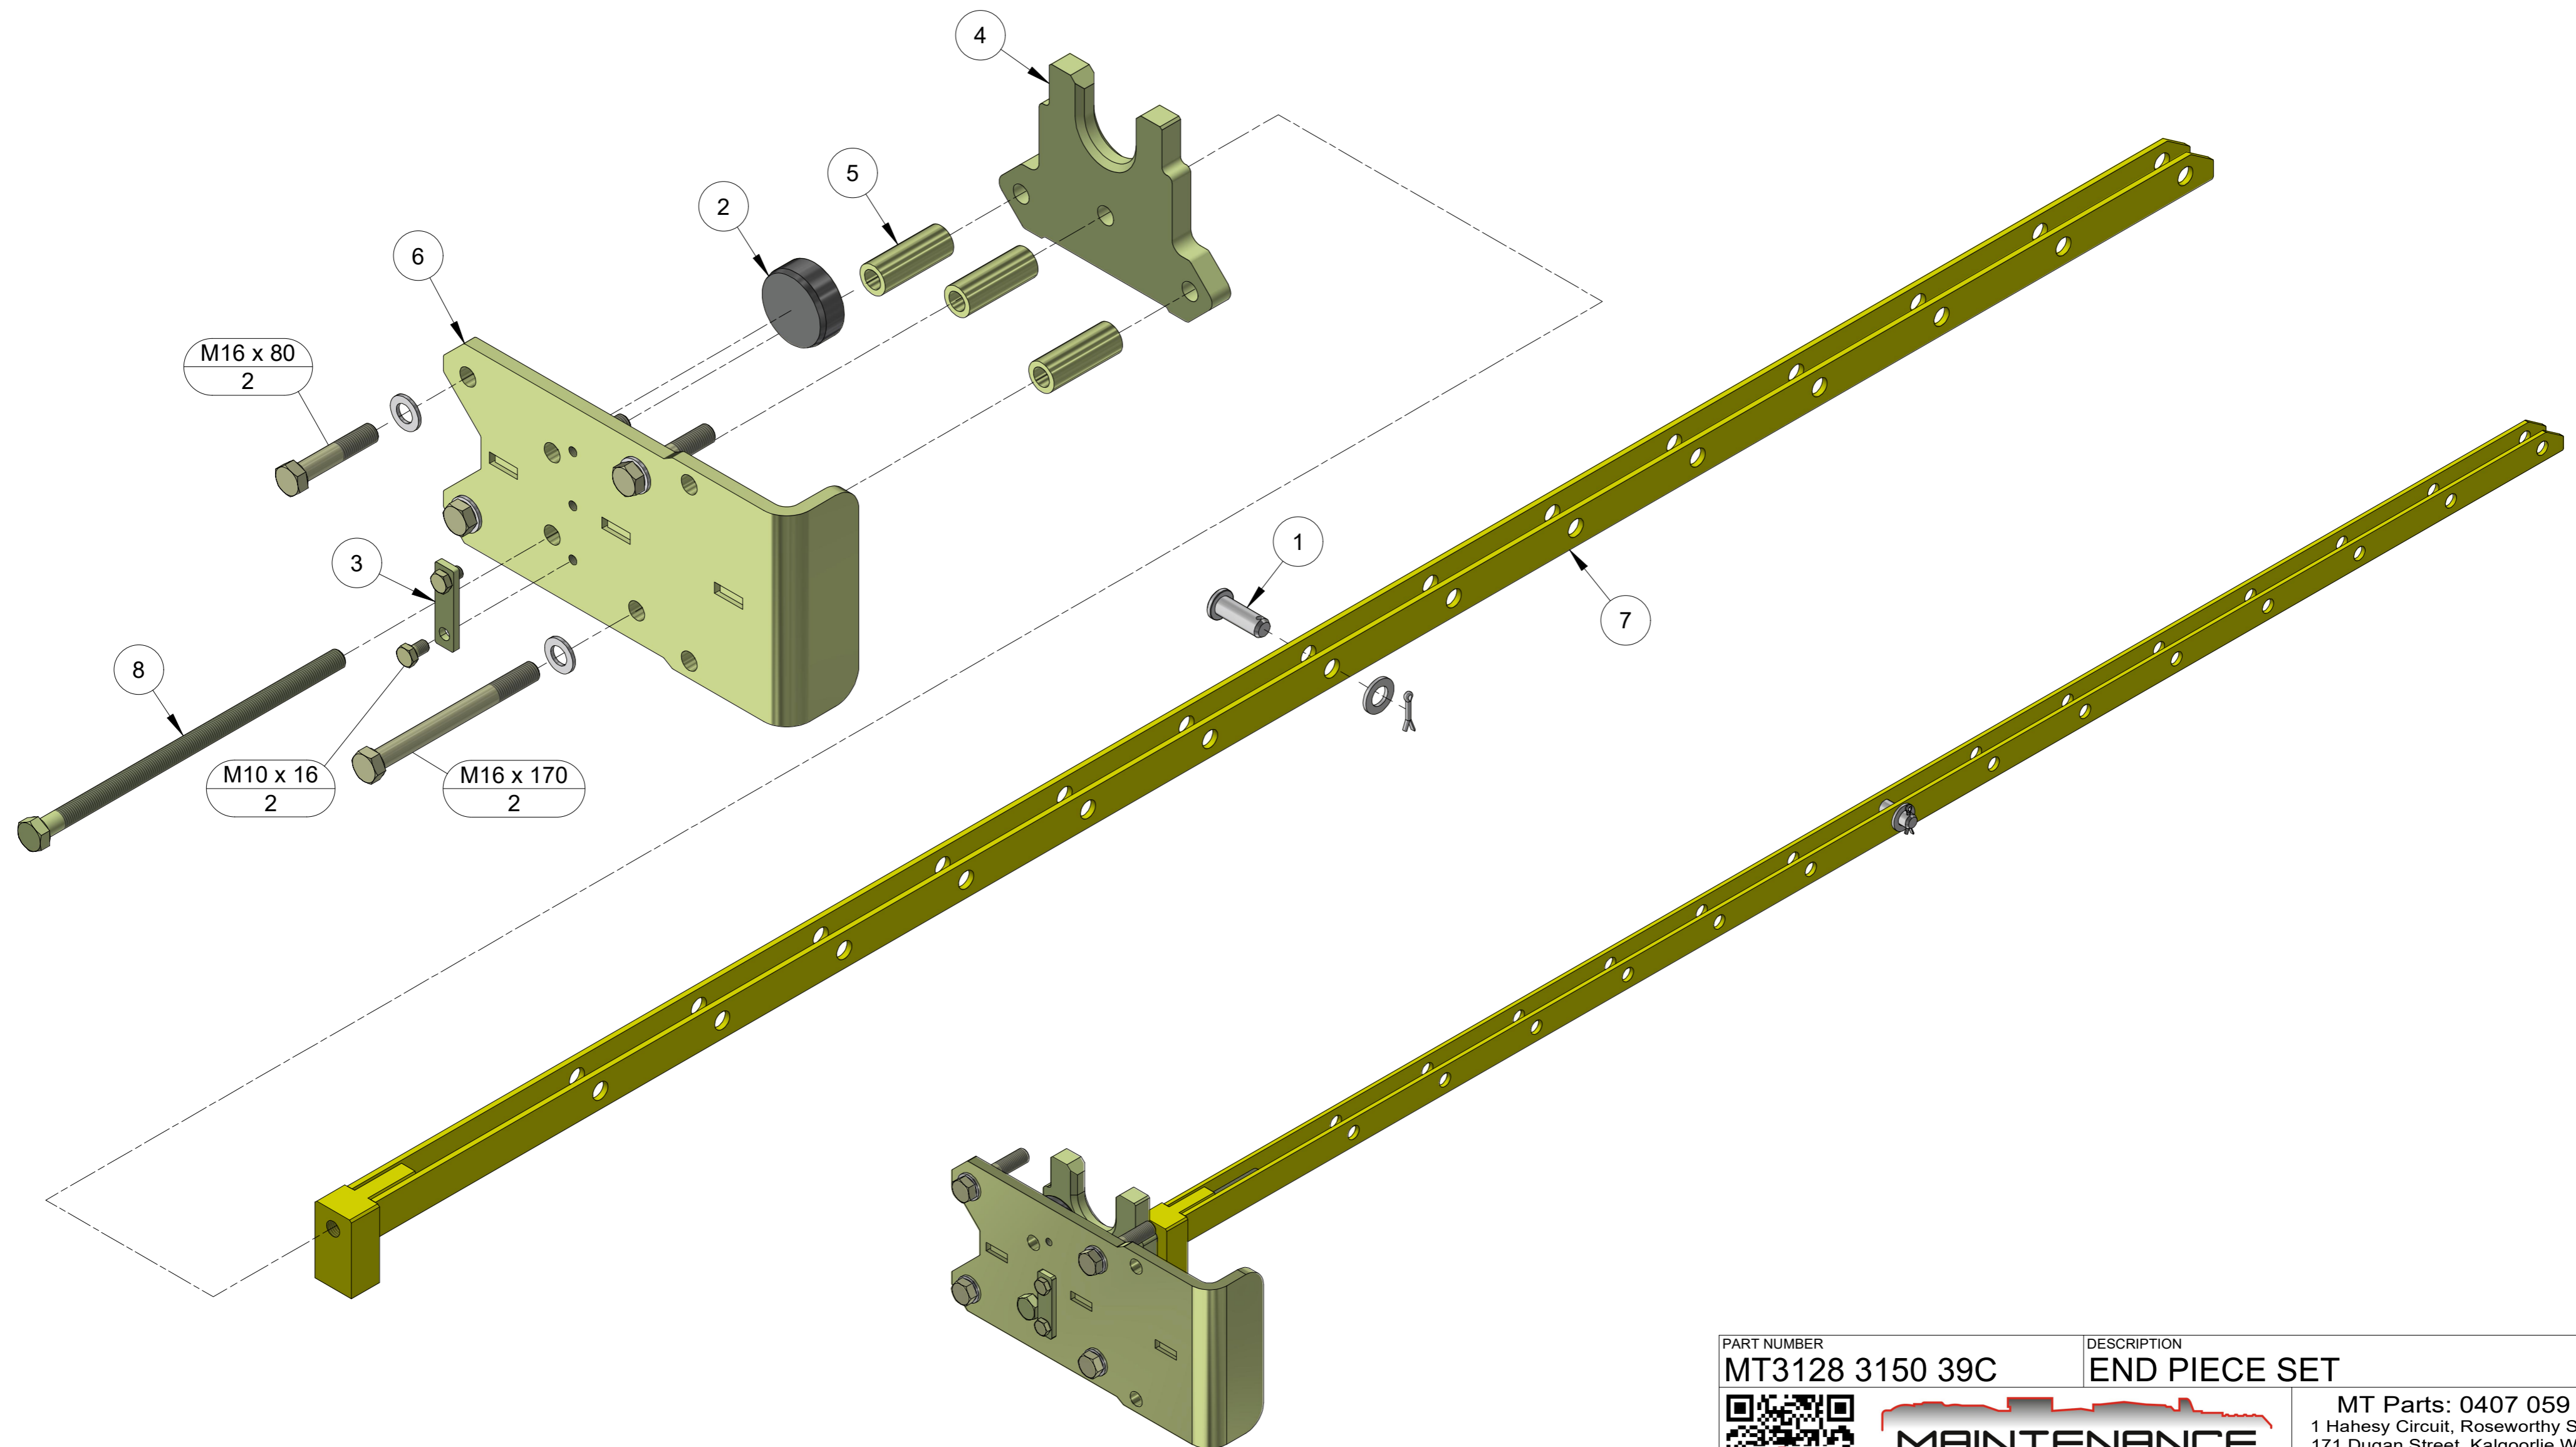

PART NUMBER	DESCRIPTION
MT3128 6000 01	FEED 6000 SERIES
PART NUMBER	DESCRIPTION
MT3128 6000 02	SPLIT FEED 6000 SERIES

MT Parts: 0407 059 610  
 1 Hahey Circuit, Roseworthy S.A. 5371  
 171 Dugan Street, Kalgoorlie W.A. 6430  
[parts@mtunderground.com](mailto:parts@mtunderground.com)  
[www.mtunderground.com](http://www.mtunderground.com)

ITEM	PART NUMBER	DESCRIPTION	QTY	COMMENTS
1	MT0113 3238 00	PIN	1	Includes washer & split pin
2	MT3125 0639 00	BUFFER - REAR	1	
3	MT3128 0476 00	WASHER PLATE	1	
4	MT3128 3051 71	END PIECE	1	
5	MT3128 3051 75	PIPE	3	
6	MT3128 3150 39	BACK HEAD	1	
7	MT3222 3097 50	ROPE LADDER	1	
8	MT0147 1958 29	SET SCREW	1	
9	MT3128 3150 39BK	BOLT KIT	1	

ITEM	PART NUMBER	DESCRIPTION	QTY	COMMENTS
1	MT0113 3238 00	PIN	1	Includes washer & split pin
2	MT0147 1958 29	SET SCREW	1	
3	MT3125 0639 00	BUFFER - REAR	1	
4	MT3128 0476 0R	WASHER PLATE	1	
5	MT3128 3051 75	PIPE	4	
6	MT3128 3051 7R	END PIECE	1	
7	MT3128 3150 3R	BACK HEAD	1	RH
7.1	MT3128 3150 3L	BACK HEAD	1	LH
8	MT3128 3051 8S	SPACER	1	
9	MT3222 3097 50	ROPE LADDER	1	
10	MT3128 3150 3BK	BOLT KIT	1	

PART NUMBER <b>MT3128 3150 3LA</b>	DESCRIPTION <b>END PIECE SET REMOVABLE LADDER - LH</b>
PART NUMBER <b>MT3128 3150 3RA</b>	DESCRIPTION <b>END PIECE SET REMOVABLE LADDER - RH</b>

**MAINTENANCE  
TECHNIQUE**  
UNDERGROUND DRILL RELIABILITY