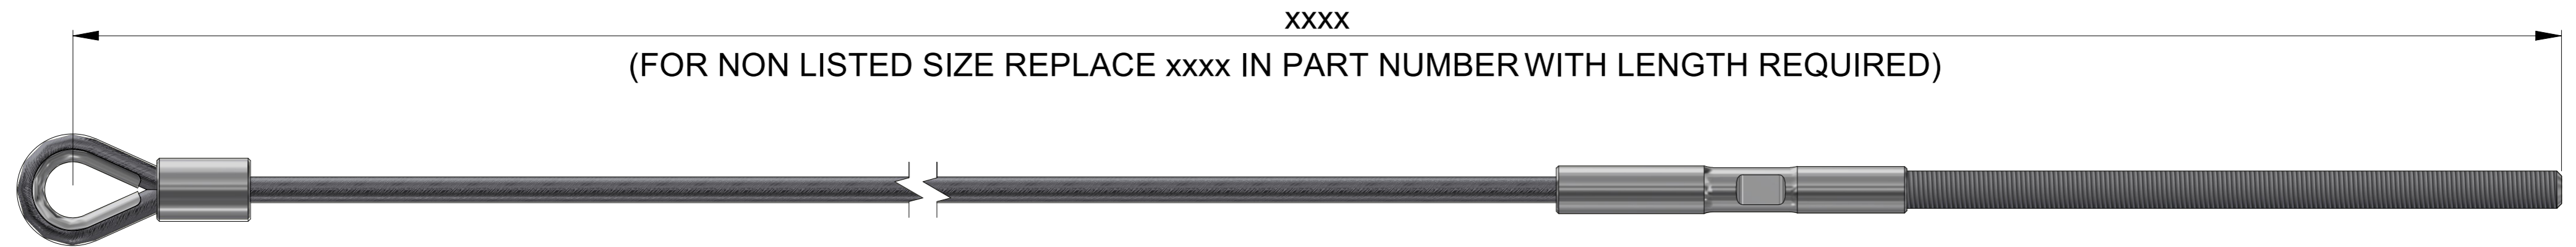

ITEM	PART NUMBER	DESCRIPTION	QTY	COMMENTS
1	MT1128 402F 2F	PULL ROPE - 2840	1	1.5/1.8m
2	MT1126 002F 2M	RETURN ROPE - 2600	1	1.5/1.8m
3	MT11xx xx2F 2F	PULL ROPE	1	
4	MT11xx xx2F 2M	RETURN ROPE	1	

PART NUMBER	DESCRIPTION	MAINTENANCE TECHNIQUE UNDERGROUND DRILL RELIABILITY	MT Parts: 0407 059 610 1 Hahey Circuit, Roseworthy S.A. 5371 171 Dugan Street, Kalgoorlie W.A. 6430 parts@mtunderground.com www.mtunderground.com	
	ROPES			PAGE
			10