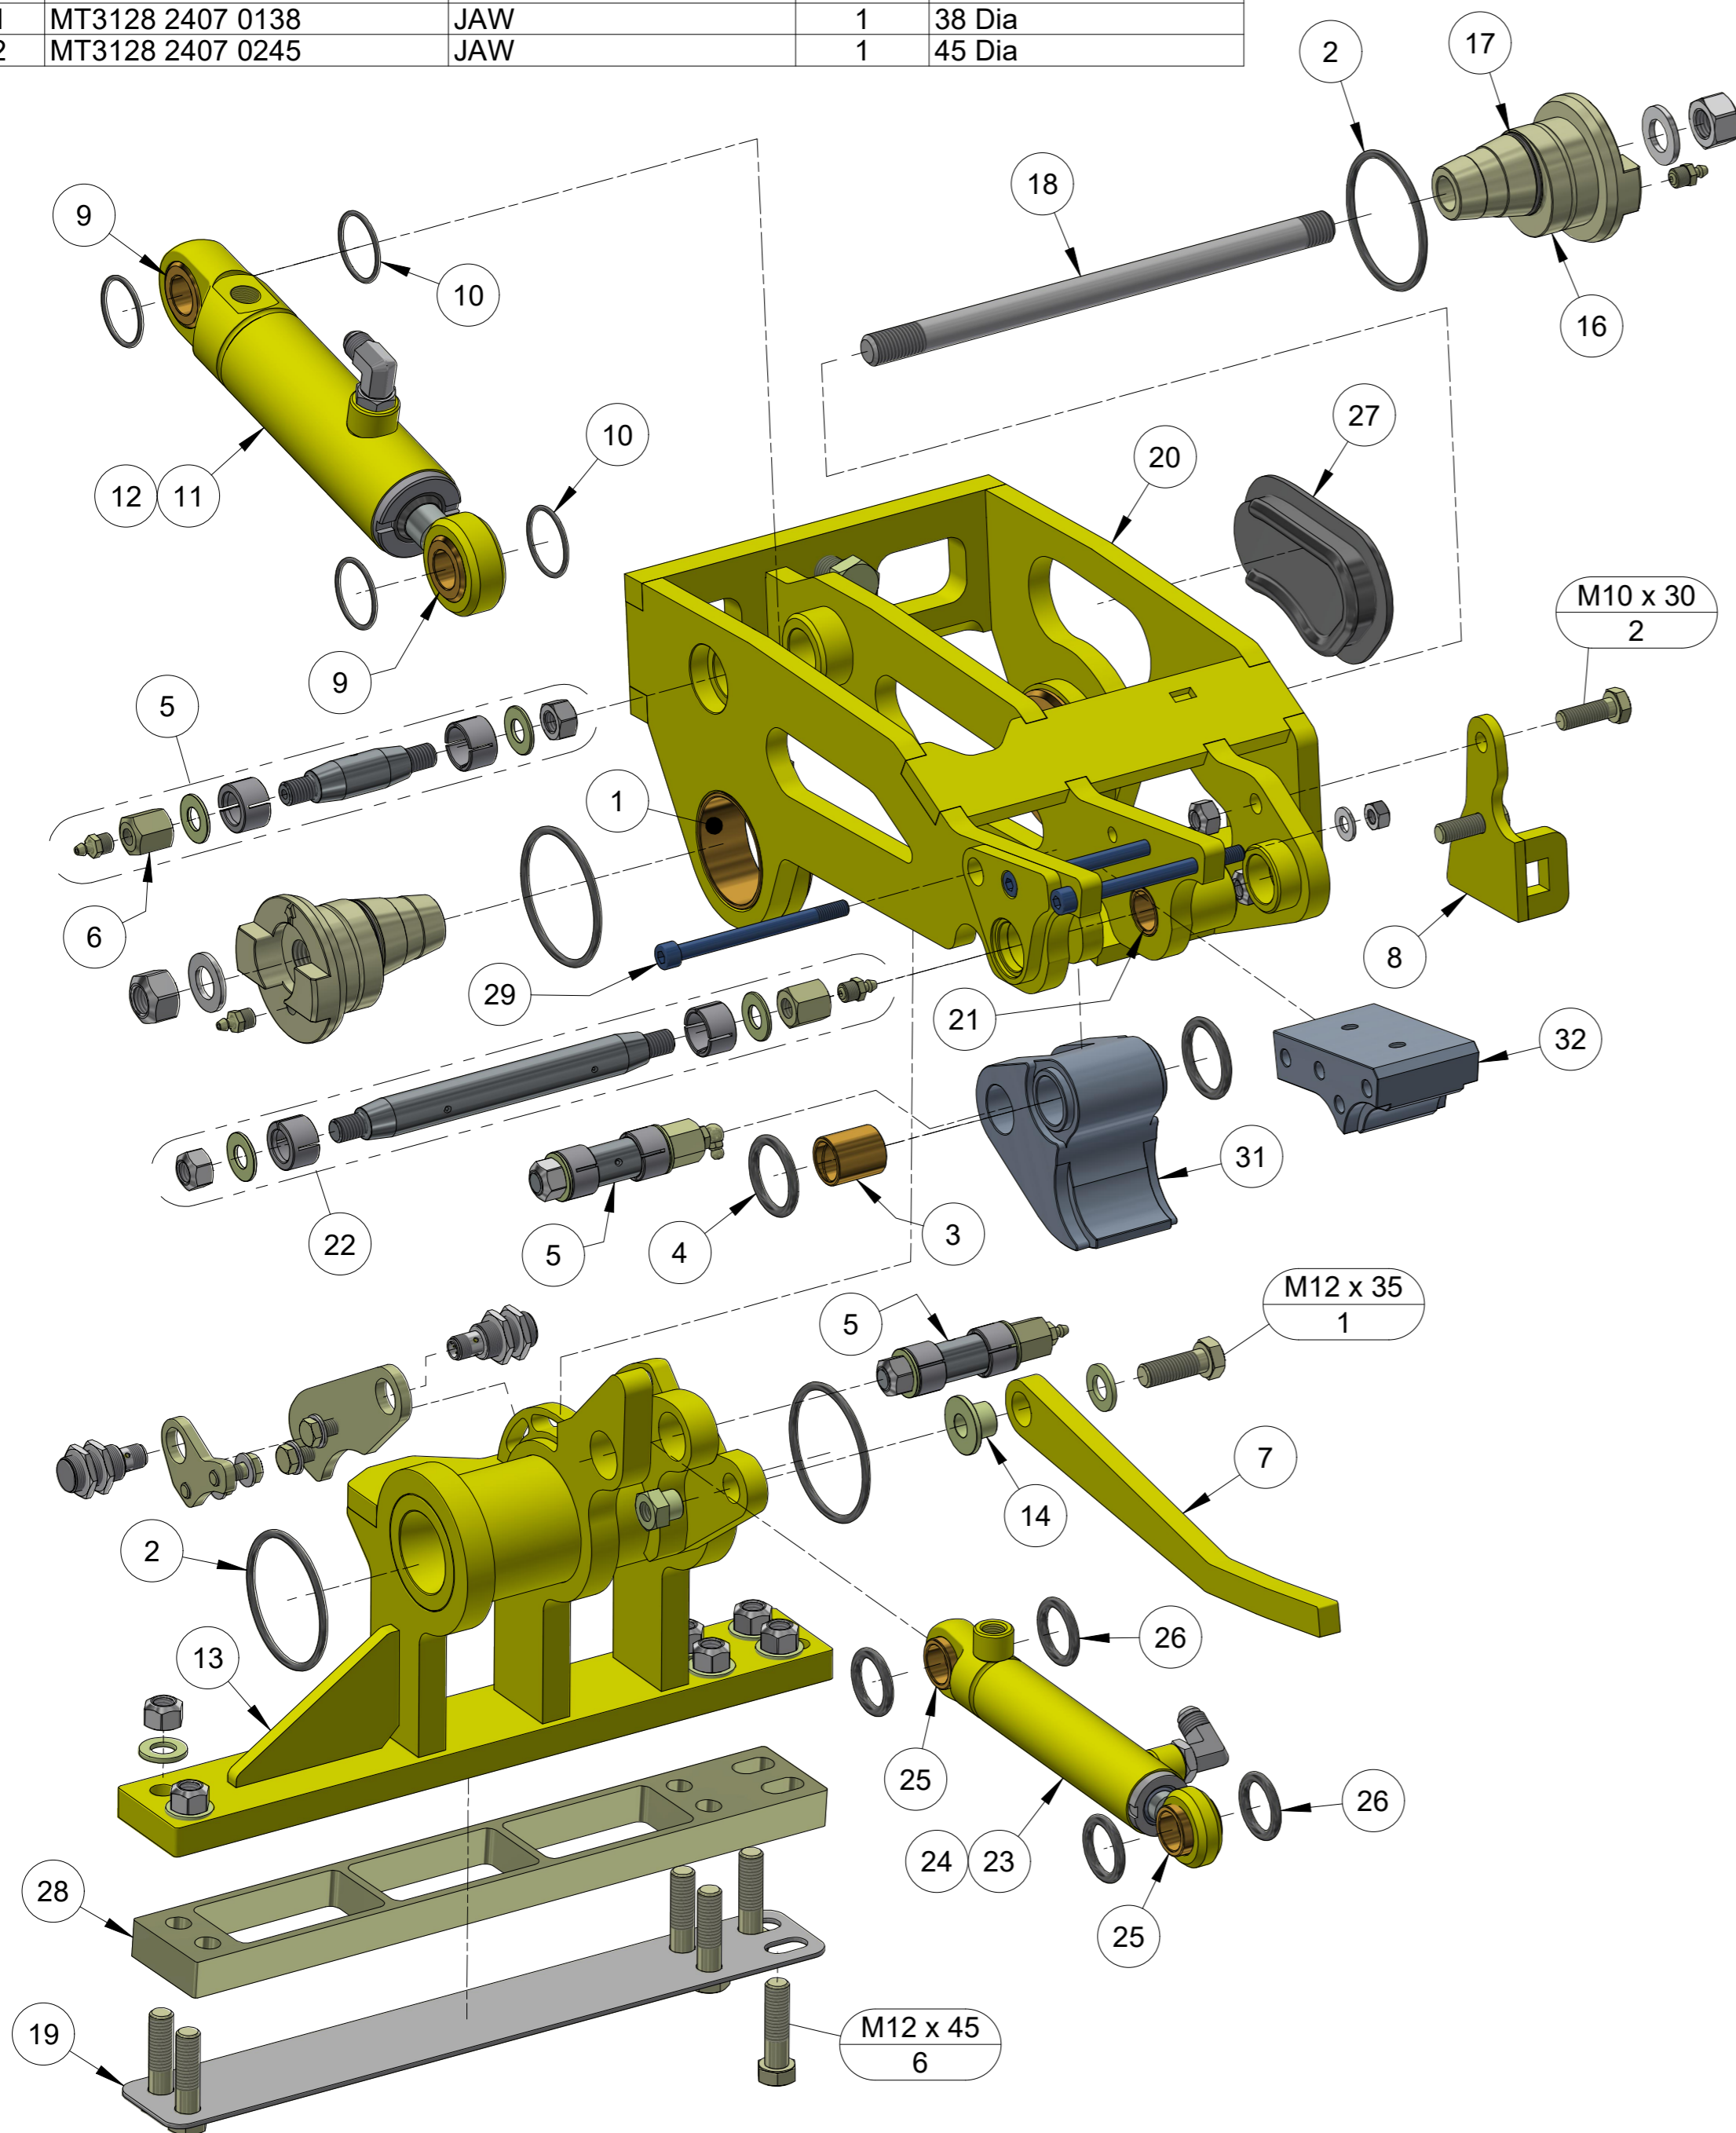

Gripper Jaws				
ITEM	PART NUMBER	DESCRIPTION	QTY	COMMENTS
12	MT3128 3147 432	JAW T32 BSH-S FIXED	0	32 Dia
12.1	MT3128 3147 438	JAW T38 BSH-S FIXED	0	38 Dia
12.2	MT3128 3147 445	JAW T45 BSH-S FIXED	0	45 Dia
13	MT3128 3147 632	JAW T32 BSH-S CAPTIVE ROD	0	32 Dia
13.1	MT3128 3147 638	JAW T38 BSH-S CAPTIVE ROD	0	38 Dia
13.2	MT3128 3147 645	JAW T45 BSH-S CAPTIVE ROD	0	45 Dia

ITEM	PART NUMBER	DESCRIPTION	QTY	COMMENTS
1	MT3128 3147 401	FIXED JAW PLATE BSH-S	2	
2	MT3128 3147 402	FIXED JAW ADAPTER BSH-S	1	
3	MT3128 3147 49	SHIM	5	
4	MT3128 3150 061	BSH ADAPTOR PLATE	1	
5	MT3128 3150 0616	SPACER	1	6mm
6	MT3128 3168 1S	SPACER	2	
7	MT3128 3212 72	MOUNT - BSH CYLINDER	1	
8	MT3128 3212 7T	ADAPTER BSH	1	
9	MT3222 3140 14	BSH CYLINDER	1	
10	MT3222 3143 98	SEAL KIT	1	
11	MT3128 3150 06BK	BOLT KIT	1	

PART NUMBER MT3128 3150 45CA	DESCRIPTION CAPTIVE ROD SYSTEM
PART NUMBER MT3128 3150 38CA	DESCRIPTION CAPTIVE ROD SYSTEM
PART NUMBER MT3128 3150 32CA	DESCRIPTION CAPTIVE ROD SYSTEM

**MAINTENANCE  
TECHNIQUE**  
UNDERGROUND DRILL RELIABILITY

PAGE  
**11**

Gripper Jaws				
ITEM	PART NUMBER	DESCRIPTION	QTY	COMMENTS
31	MT3128 2403 0032	JAW - SWING	1	32 Dia
31.1	MT3128 2403 0038	JAW - SWING	1	38 Dia
31.2	MT3128 2403 0045	JAW - SWING	1	45 Dia
32	MT3128 2407 0032	JAW	1	32 Dia
32.1	MT3128 2407 0138	JAW	1	38 Dia
32.2	MT3128 2407 0245	JAW	1	45 Dia