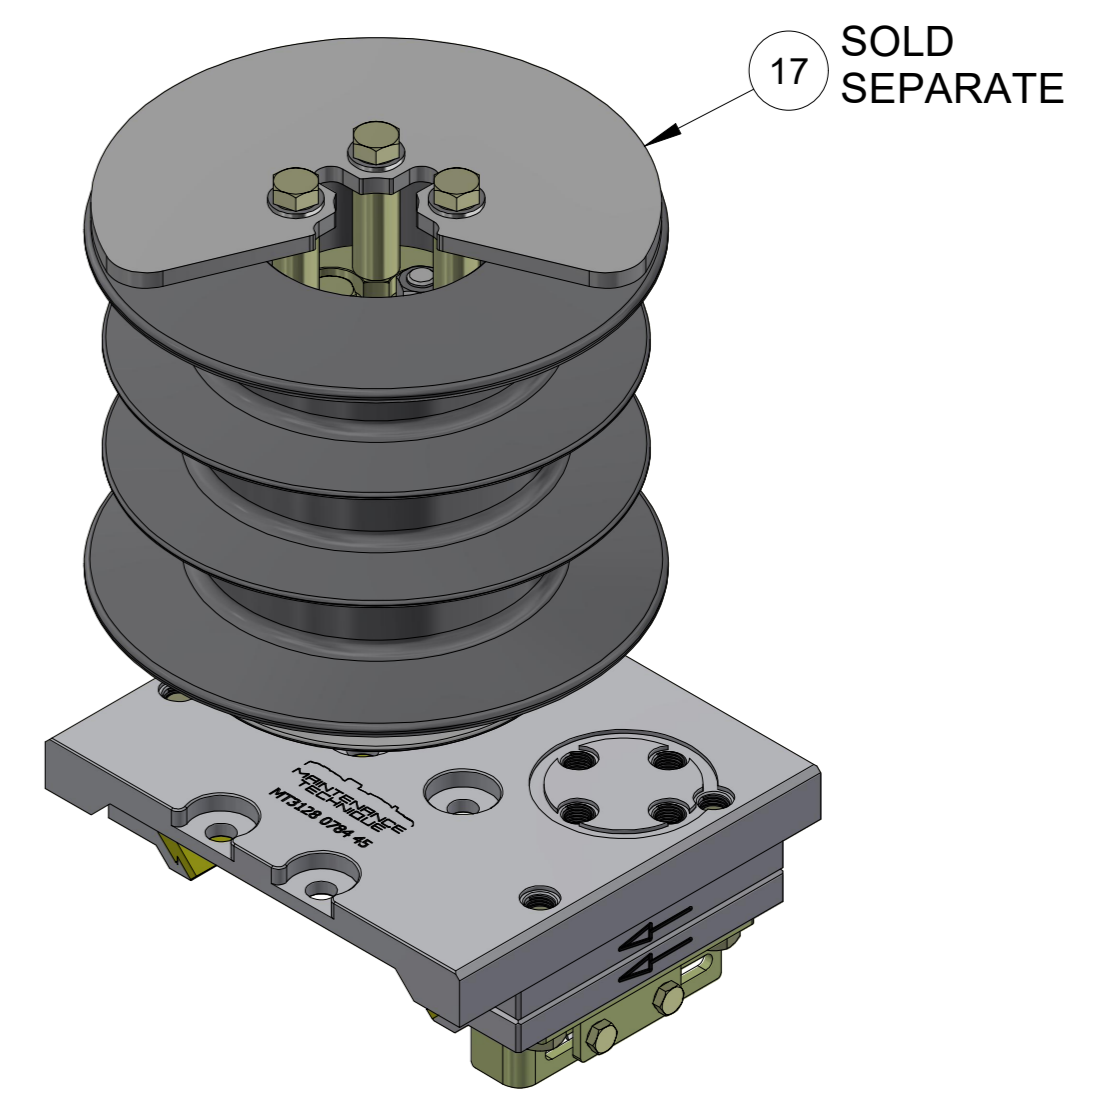

ITEM	PART NUMBER	DESCRIPTION	QTY	COMMENTS
1	MT3128 0784 45	CRADLE PLATE - REAR	1	
2	MT3128 0785 49	SLIDE HOLDER LH	2	
3	MT3128 0785 48	SLIDE HOLDER RH	2	
4	MT3128 3039 30	NYLON SLIDE - YELLOW	4	Soft
5	MT3128 0619 00	SLIDE KEY	12	
6	MT3128 0486 00	SHAFT	1	
7	MT3128 0497 00	CAP	1	
8	MT3128 0485 00	DISC	1	
9	MT3128 0784 30R	GUIDE ROLLER	1	
10	MT3128 0475 105	HOSE REEL BEARING	2	
11	MT0666 8007 04	SEAL	2	
12	MT0666 6718 00	RADIAL LIP SEAL	1	
13	MT3128 0475 3X	HOSE REEL - JUMBO EXTENDED	1	
14	MT3128 0475 3S	SPACER	1	
15	MT3128 0710 00	BRACKET	1	Inc. nuts & bolts
16	MT3128 0711 00	ANGLE	1	
17	MT3128 0784 3XP	HOSE REEL PROTECTION	0	Not included
18	MT3128 3141 05BK	BOLT KIT	1	
19	MT3128 0784 45BK	BOLT KIT	1	

MT3128 0784 3XC
HOSE REEL COMPLETE

MT3128 0475 3XSC
HOSE REEL COMPLETE

MT3128 3140 12
HOLDER SET

MT3128 3140 13
HOLDER SET