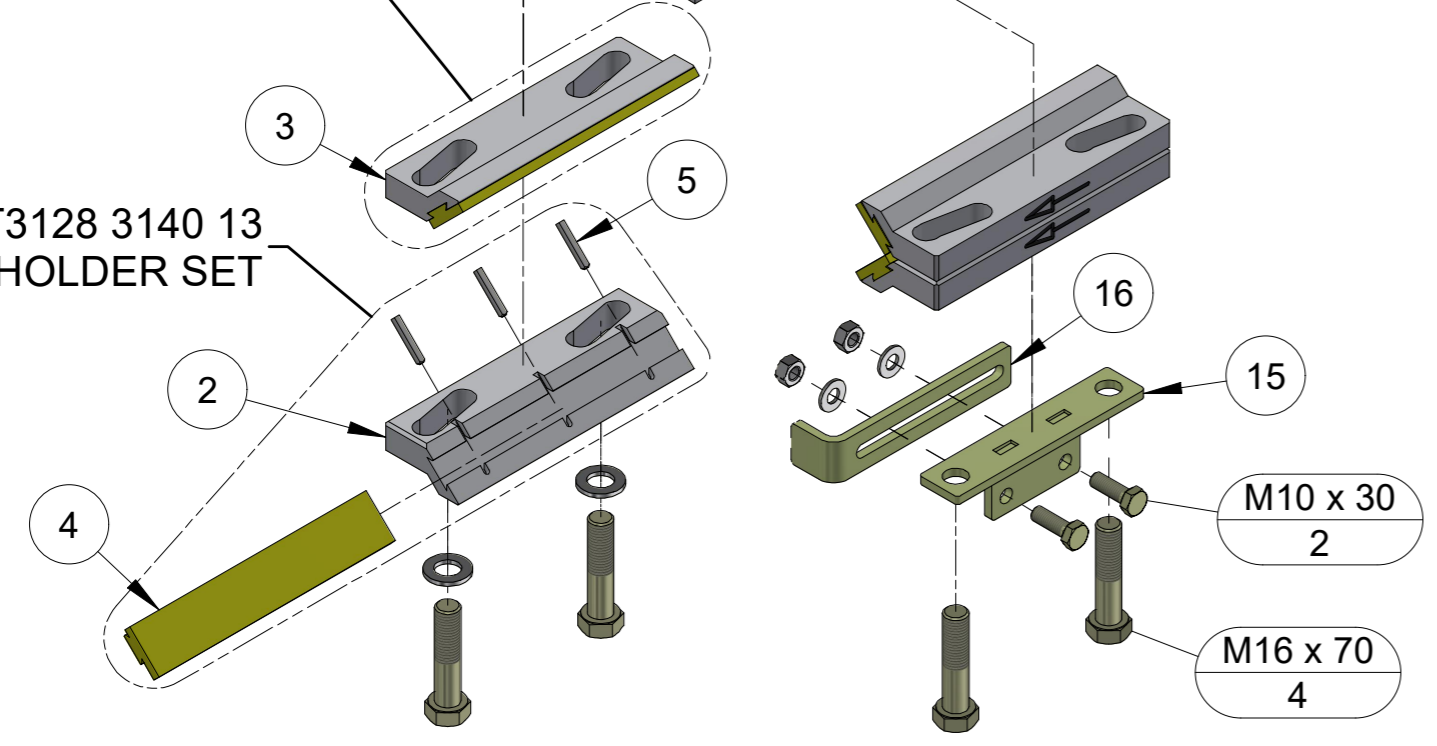

ITEM	PART NUMBER	DESCRIPTION	QTY	COMMENTS
1	MT3128 0784 45	CRADLE PLATE - REAR	1	
2	MT3128 0785 49	SLIDE HOLDER LH	2	
3	MT3128 0785 48	SLIDE HOLDER RH	2	
4	MT3128 3039 30	NYLON SLIDE - YELLOW	4	Soft
5	MT3128 0619 00	SLIDE KEY	12	
6	MT3128 0486 00	SHAFT	1	
7	MT3128 0497 00	CAP	1	
8	MT3128 0485 00	DISC	1	
9	MT3128 0784 30R	GUIDE ROLLER	1	
10	MT3128 0475 105	HOSE REEL BEARING	2	
11	MT0666 8007 04	SEAL	2	
12	MT0666 6718 00	RADIAL LIP SEAL	1	
13	MT3128 0475 3X	HOSE REEL - JUMBO EXTENDED	1	
14	MT3128 0475 3S	SPACER	1	
15	MT3128 0710 00	BRACKET	1	Inc. nuts & bolts
16	MT3128 0711 00	ANGLE	1	
17	MT3128 0784 3XP	HOSE REEL PROTECTION	0	Not included
18	MT3128 3141 05BK	BOLT KIT	1	
19	MT3128 0784 45BK	BOLT KIT	1	

MT3128 0784 3XC
HOSE REEL COMPLETE

MT3128 0475 3XSC
HOSE REEL COMPLETE

MT3128 3140 12
HOLDER SET

MT3128 3140 13
HOLDER SET