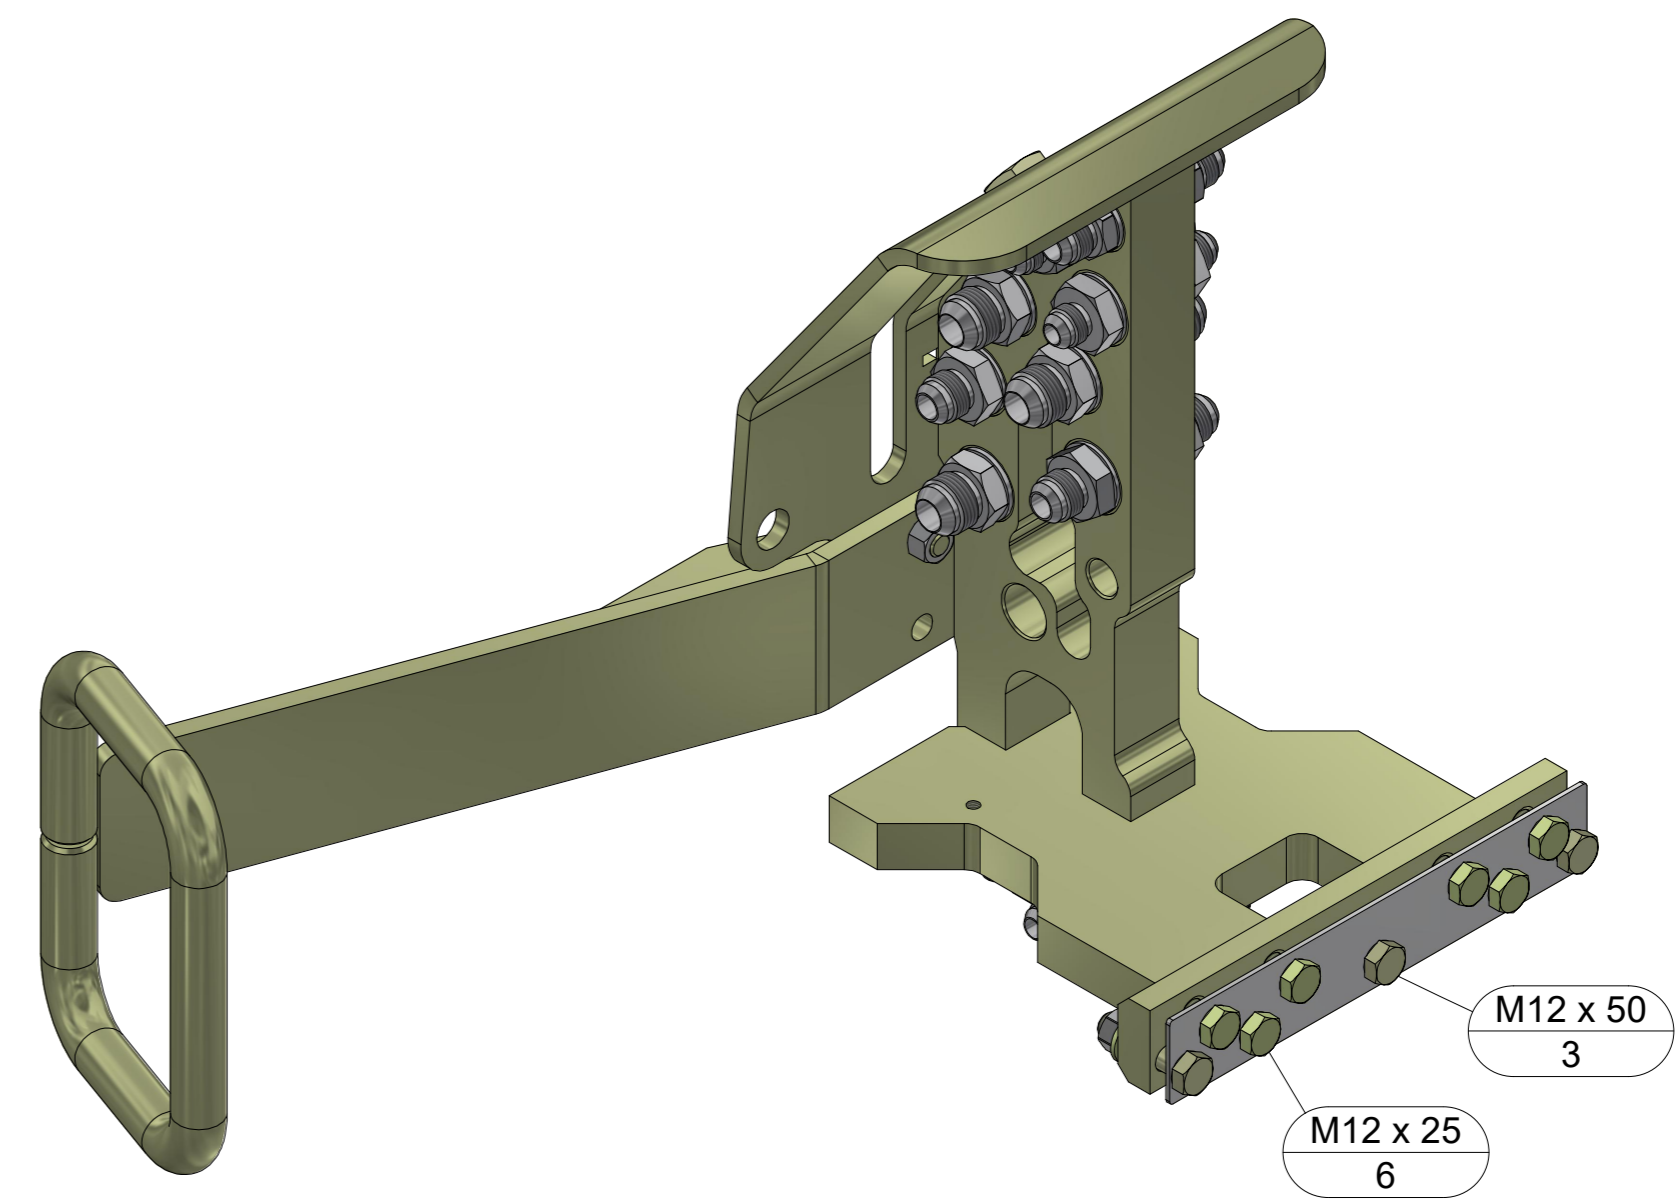

ITEM	PART NUMBER	DESCRIPTION	QTY	COMMENTS
1	MT3128 0715 00	HOSE GUIDE	1	
2	MT3128 3073 04	HOSE ATTACHMENT	1	
3	MT3128 3073 04P	PROTECTION	1	
4	MT3128 3073 04W	HOSE ATTACHMENT WASHER	1	
5	MT3128 3073 04FK	COMPLETE FITTINGS KIT	1	Includes 24 x nipple
6	MT3128 3073 04BBK	BOLT KIT	1	

PART NUMBER MT3128 3073 04B	DESCRIPTION HOSE ATTACHMENT COMPLETE
	MT Parts: 0407 059 610 1 Haehy Circuit, Roseworthy S.A. 5371 171 Dugan Street, Kalgoorlie W.A. 6430 parts@mtunderground.com www.mtunderground.com
PAGE 5