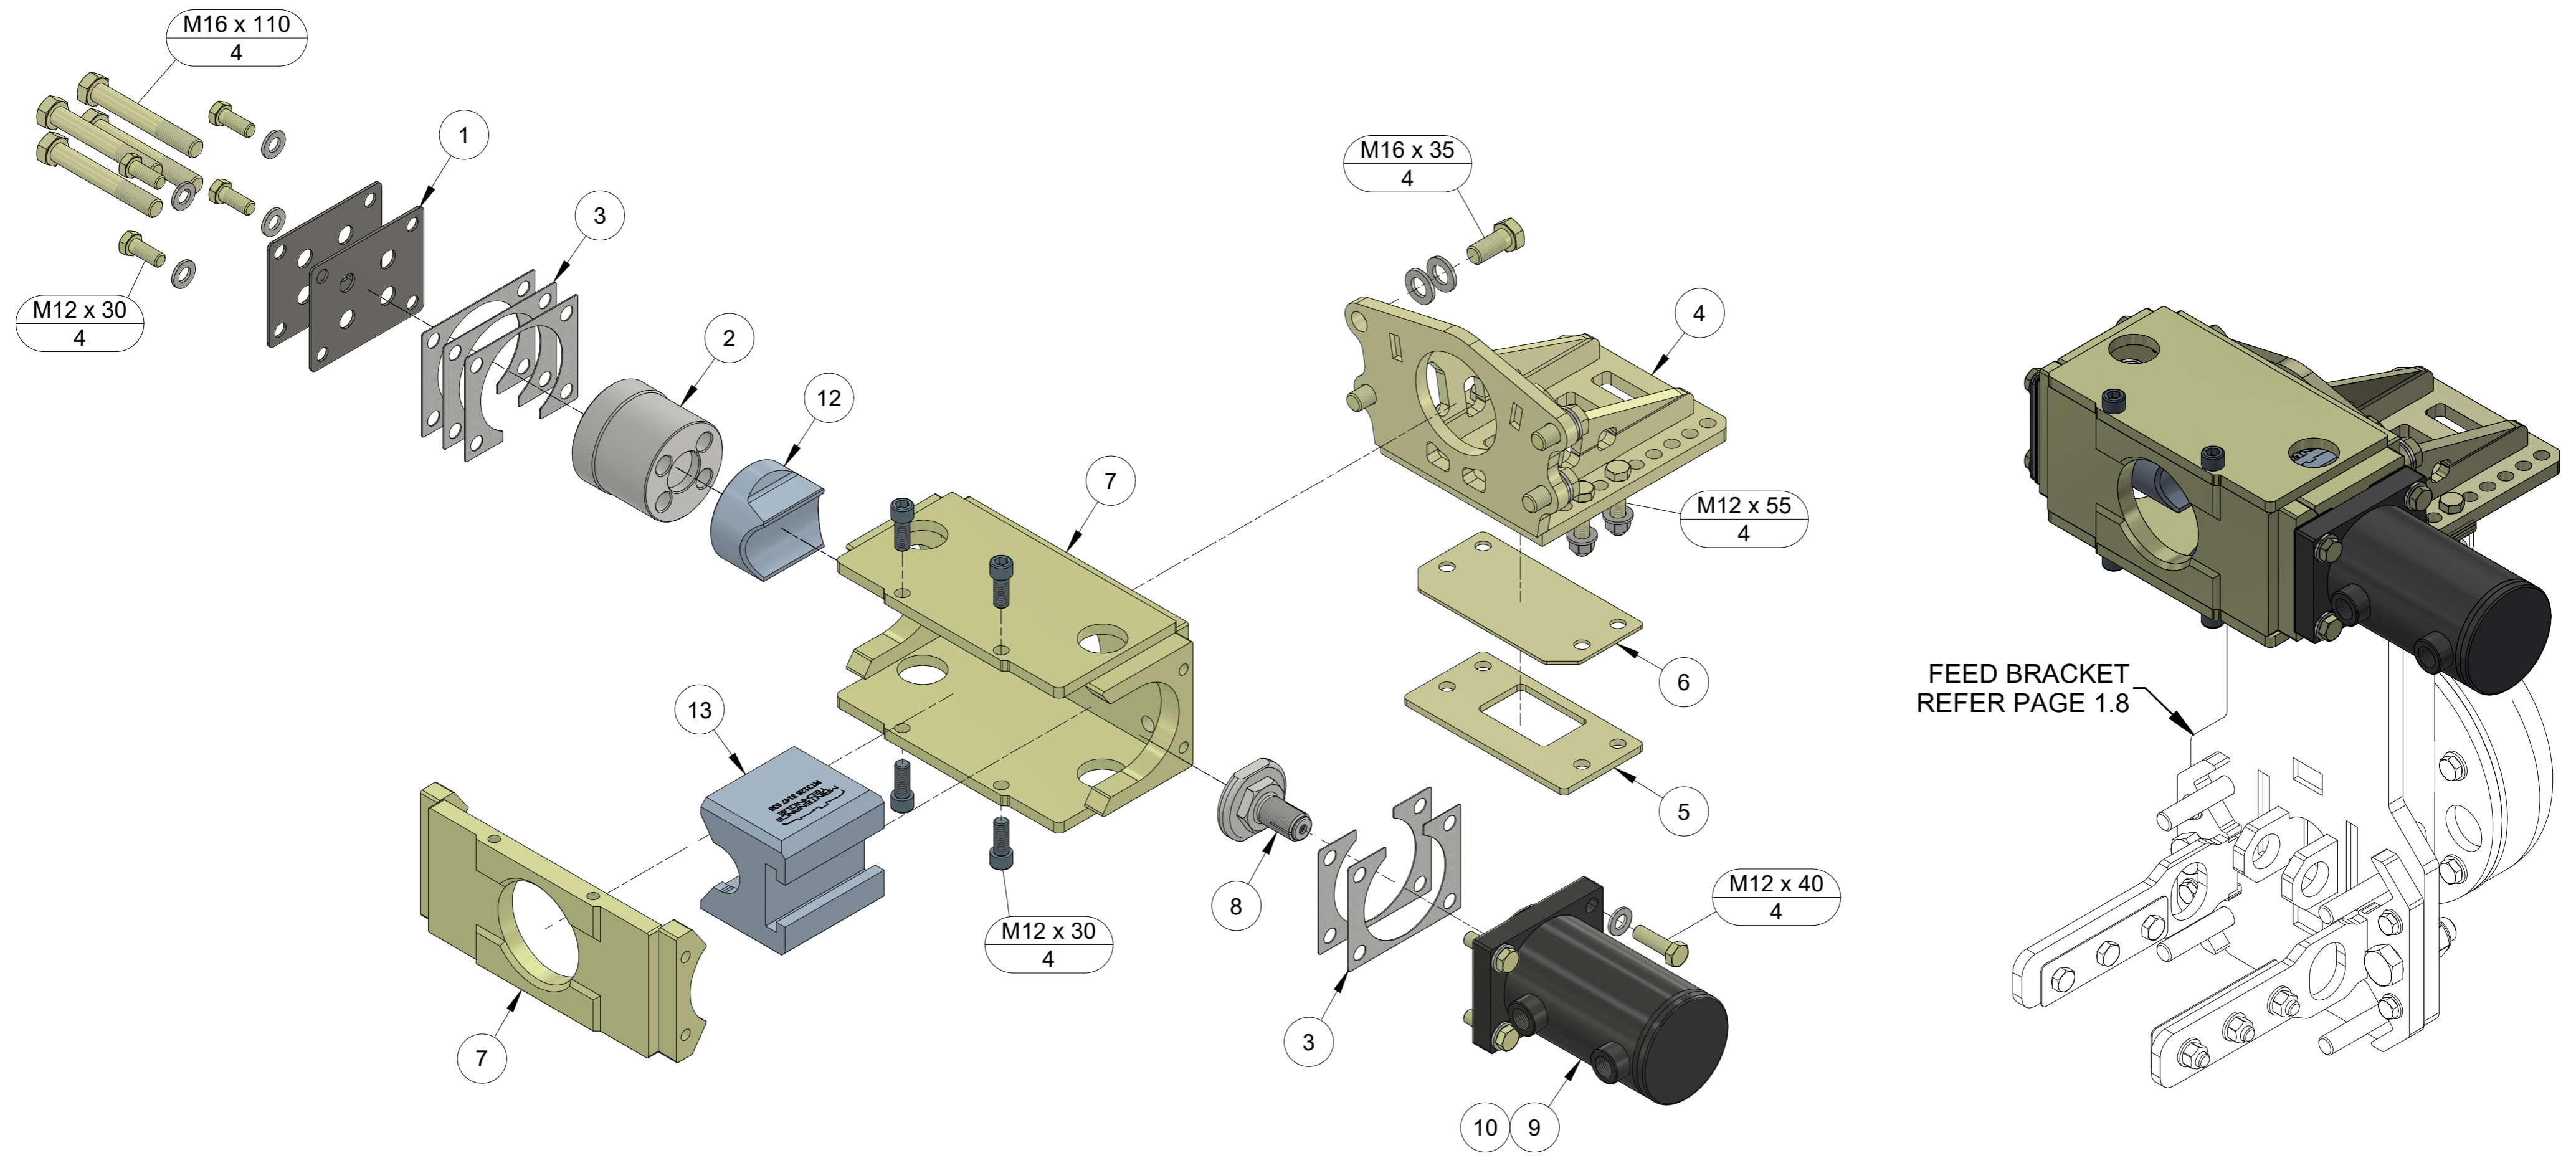

Gripper Jaws				
ITEM	PART NUMBER	DESCRIPTION	QTY	COMMENTS
12	MT3128 3147 432	JAW T32 BSH-S FIXED	0	32 Dia
12.1	MT3128 3147 438	JAW T38 BSH-S FIXED	0	38 Dia
12.2	MT3128 3147 445	JAW T45 BSH-S FIXED	0	45 Dia
13	MT3128 3147 632	JAW T32 BSH-S CAPTIVE ROD	0	32 Dia
13.1	MT3128 3147 638	JAW T38 BSH-S CAPTIVE ROD	0	38 Dia
13.2	MT3128 3147 645	JAW T45 BSH-S CAPTIVE ROD	0	45 Dia

ITEM	PART NUMBER	DESCRIPTION	QTY	COMMENTS
1	MT3128 3147 401	FIXED JAW PLATE BSH-S	2	
2	MT3128 3147 402	FIXED JAW ADAPTER BSH-S	1	
3	MT3128 3147 49	SHIM	5	
4	MT3128 3150 061	BSH ADAPTOR PLATE	1	
5	MT3128 3150 0616	SPACER	1	6mm
6	MT3128 3168 1S	SPACER	2	
7	MT3128 3212 72	MOUNT - BSH CYLINDER	1	
8	MT3128 3212 7T	ADAPTER BSH	1	
9	MT3222 3140 14	BSH CYLINDER	1	
10	MT3222 3143 98	SEAL KIT	1	
11	MT3128 3150 06BK	BOLT KIT	1	

PART NUMBER MT3128 3150 45CA	DESCRIPTION CAPTIVE ROD SYSTEM
PART NUMBER MT3128 3150 38CA	DESCRIPTION CAPTIVE ROD SYSTEM
PART NUMBER MT3128 3150 32CA	DESCRIPTION CAPTIVE ROD SYSTEM

**MAINTENANCE
TECHNIQUE**
UNDERGROUND DRILL RELIABILITY

MT Parts: 0407 059 610
1 Hahey Circuit, Roseworthy S.A. 5371
171 Dugan Street, Kalgoorlie W.A. 6430
parts@mtunderground.com
www.mtunderground.com

PAGE
11