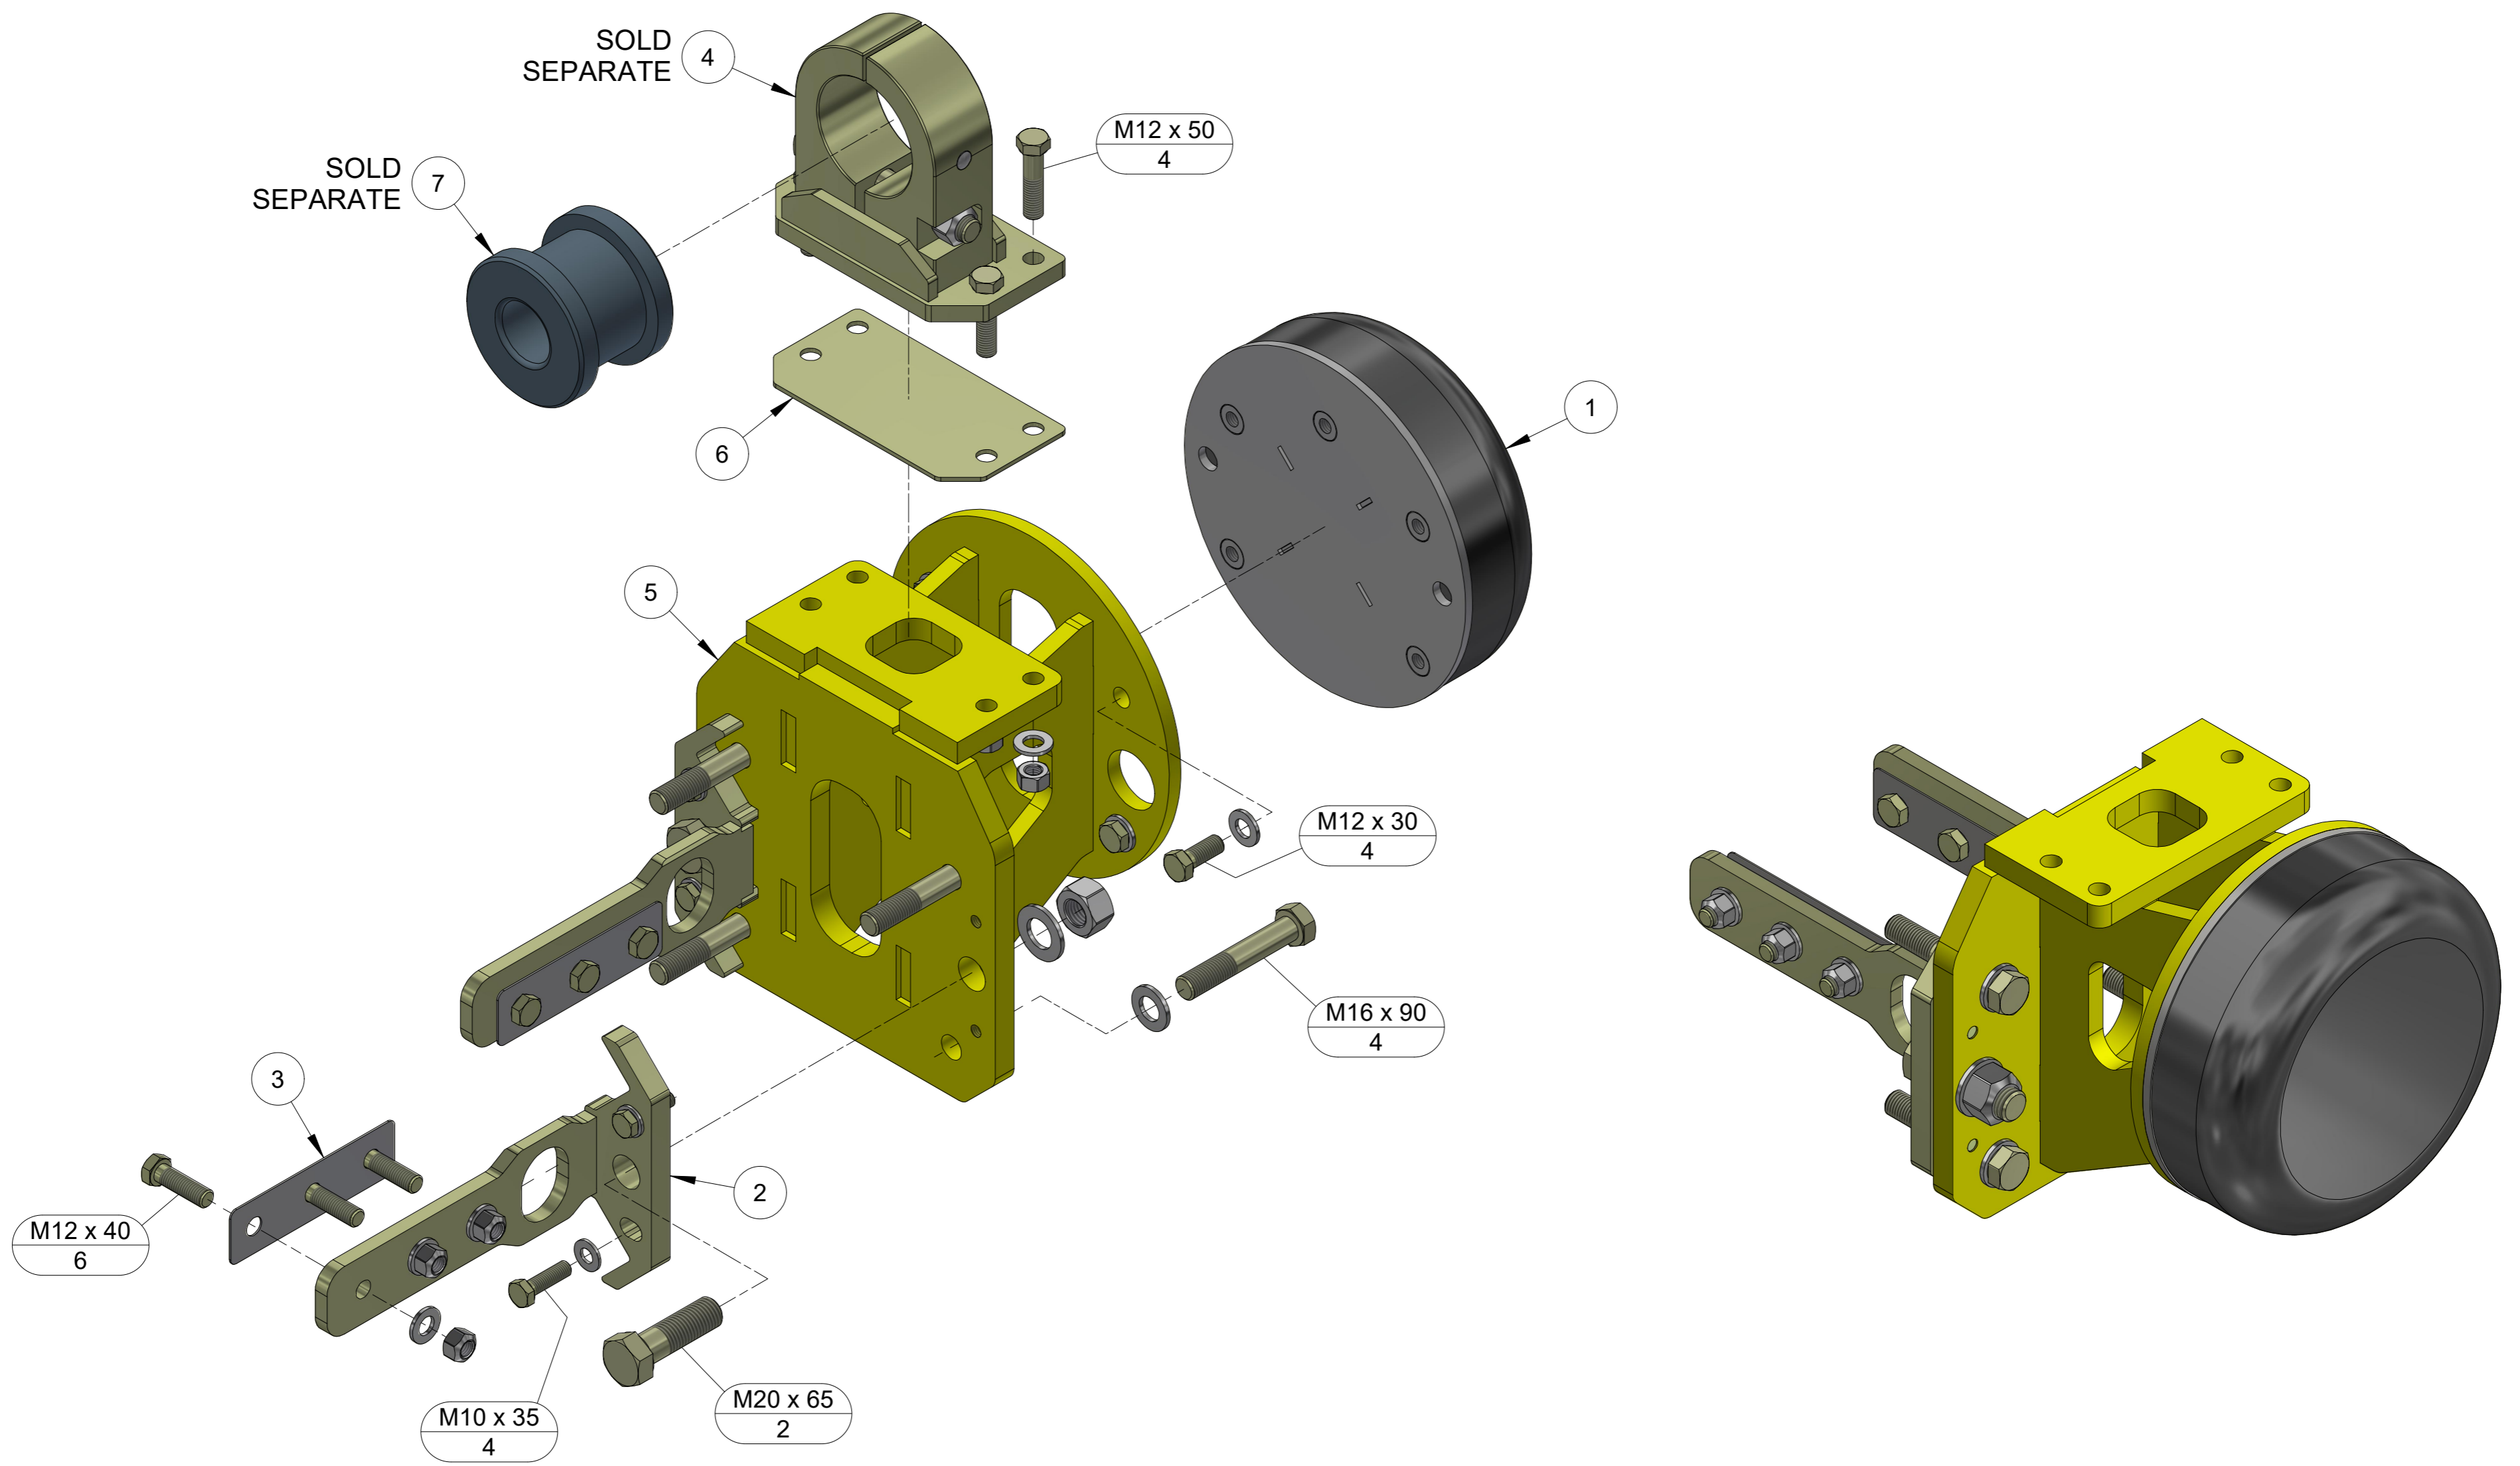

Bushings				
ITEM	PART NUMBER	DESCRIPTION	QTY	COMMENTS
7	MT3128 3155 78	BUSH - BORING	0	42 Dia
7.1	MT3128 3155 065	BUSH - BOLTING	0	65 Dia

ITEM	PART NUMBER	DESCRIPTION	QTY	COMMENTS
1	MT3125 0634 00	BUFFER - FRONT	1	
2	MT3128 3065 42HD	ATTACHMENT BRACKET	2	
3	MT3128 3065 42W	WASHER	2	
4	MT3128 3155 77C	DRILL SUPPORT COMPLETE	0	Not included
5	MT3128 3182 60	FEED BRACKET	1	Includes spacers
6	MT3128 3168 1S	SPACER	2	
19	M20x2.5P	Coneloc Nut	2	

PART NUMBER MT3128 3182 608	DESCRIPTION FEED BRACKET COMPLETE
	MAINTENANCE TECHNIQUE UNDERGROUND DRILL RELIABILITY
MT Parts: 0407 059 610 1 Haehy Circuit, Roseworthy S.A. 5371 171 Dugan Street, Kalgoorlie W.A. 6430 parts@mtunderground.com PAGE www.mtunderground.com	
7