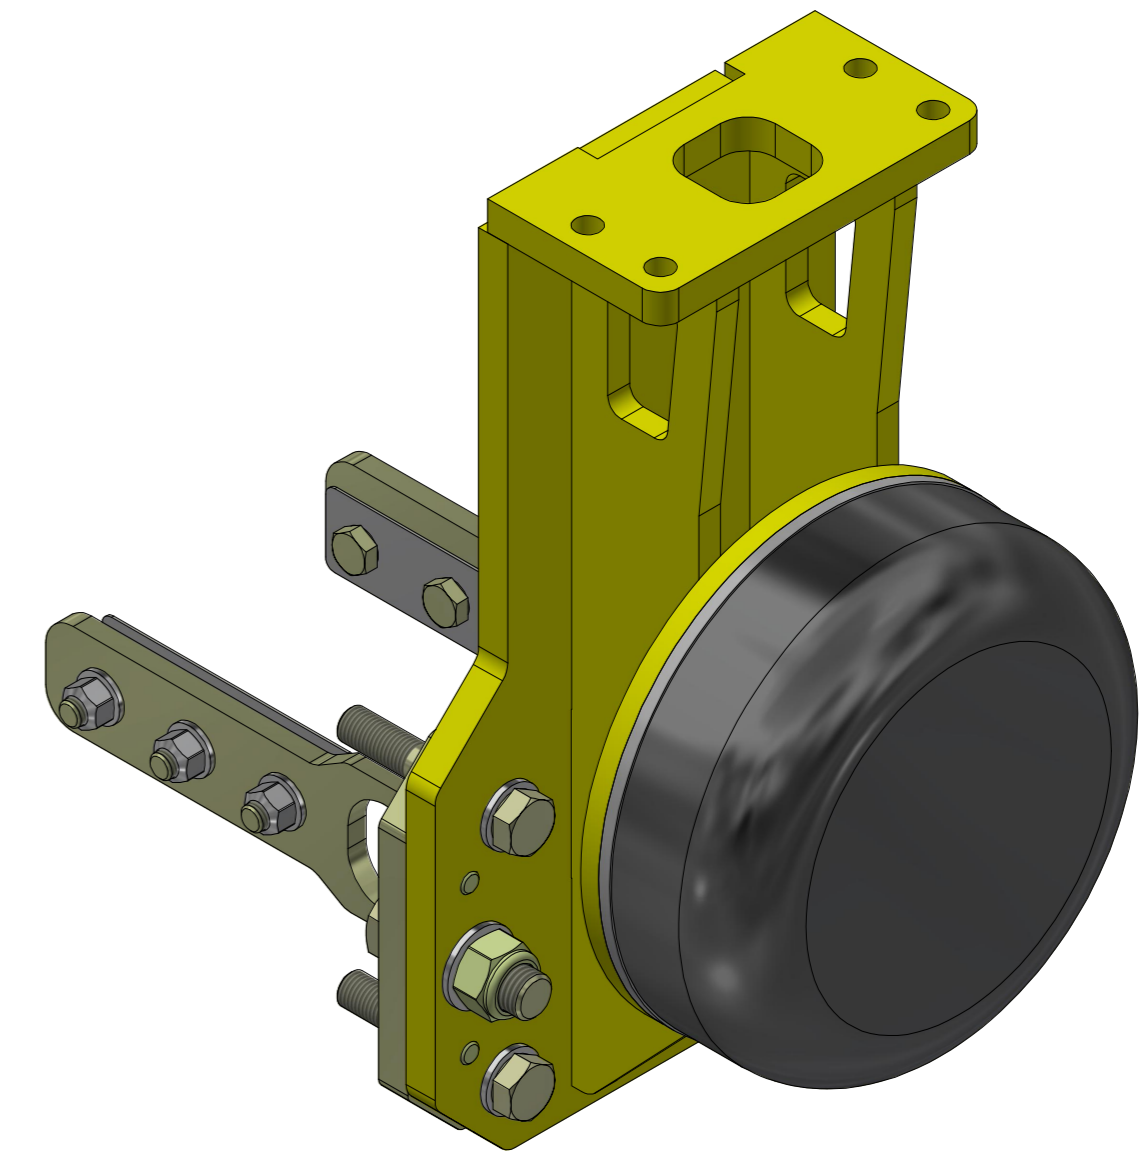

ITEM	PART NUMBER	DESCRIPTION	QTY	COMMENTS
1	MT3125 0634 00	BUFFER - FRONT	1	
2	MT3128 3065 42HD	ATTACHMENT BRACKET	2	
3	MT3128 3065 42W	WASHER	2	
4	MT3128 3152 56L	FEED BRACKET LOW PROFILE	1	Includes items 5, 6 & 7
5	MT3128 3168 1S	SPACER	2	
6	MT3128 3152 CML	CYLINDER MOUNT LUG	2	
7	MT3128 3152 CMLB	CYLINDER MOUNT LUG BOLT	1	Includes M24 nut
8	MT3128 3155 77C	DRILL SUPPORT COMPLETE	0	Not included
9	MT3128 3152 56BK	BOLT KIT	1	

PART NUMBER MT3128 3152 56LA	DESCRIPTION FEED BRACKET LOW PROFILE
	MT Parts: 0407 059 610 1 Hahey Circuit, Roseworthy S.A. 5371 171 Dugan Street, Kalgoorlie W.A. 6430 parts@mtunderground.com www.mtunderground.com
MAINTENANCE TECHNIQUE UNDERGROUND DRILL RELIABILITY	
PAGE 8