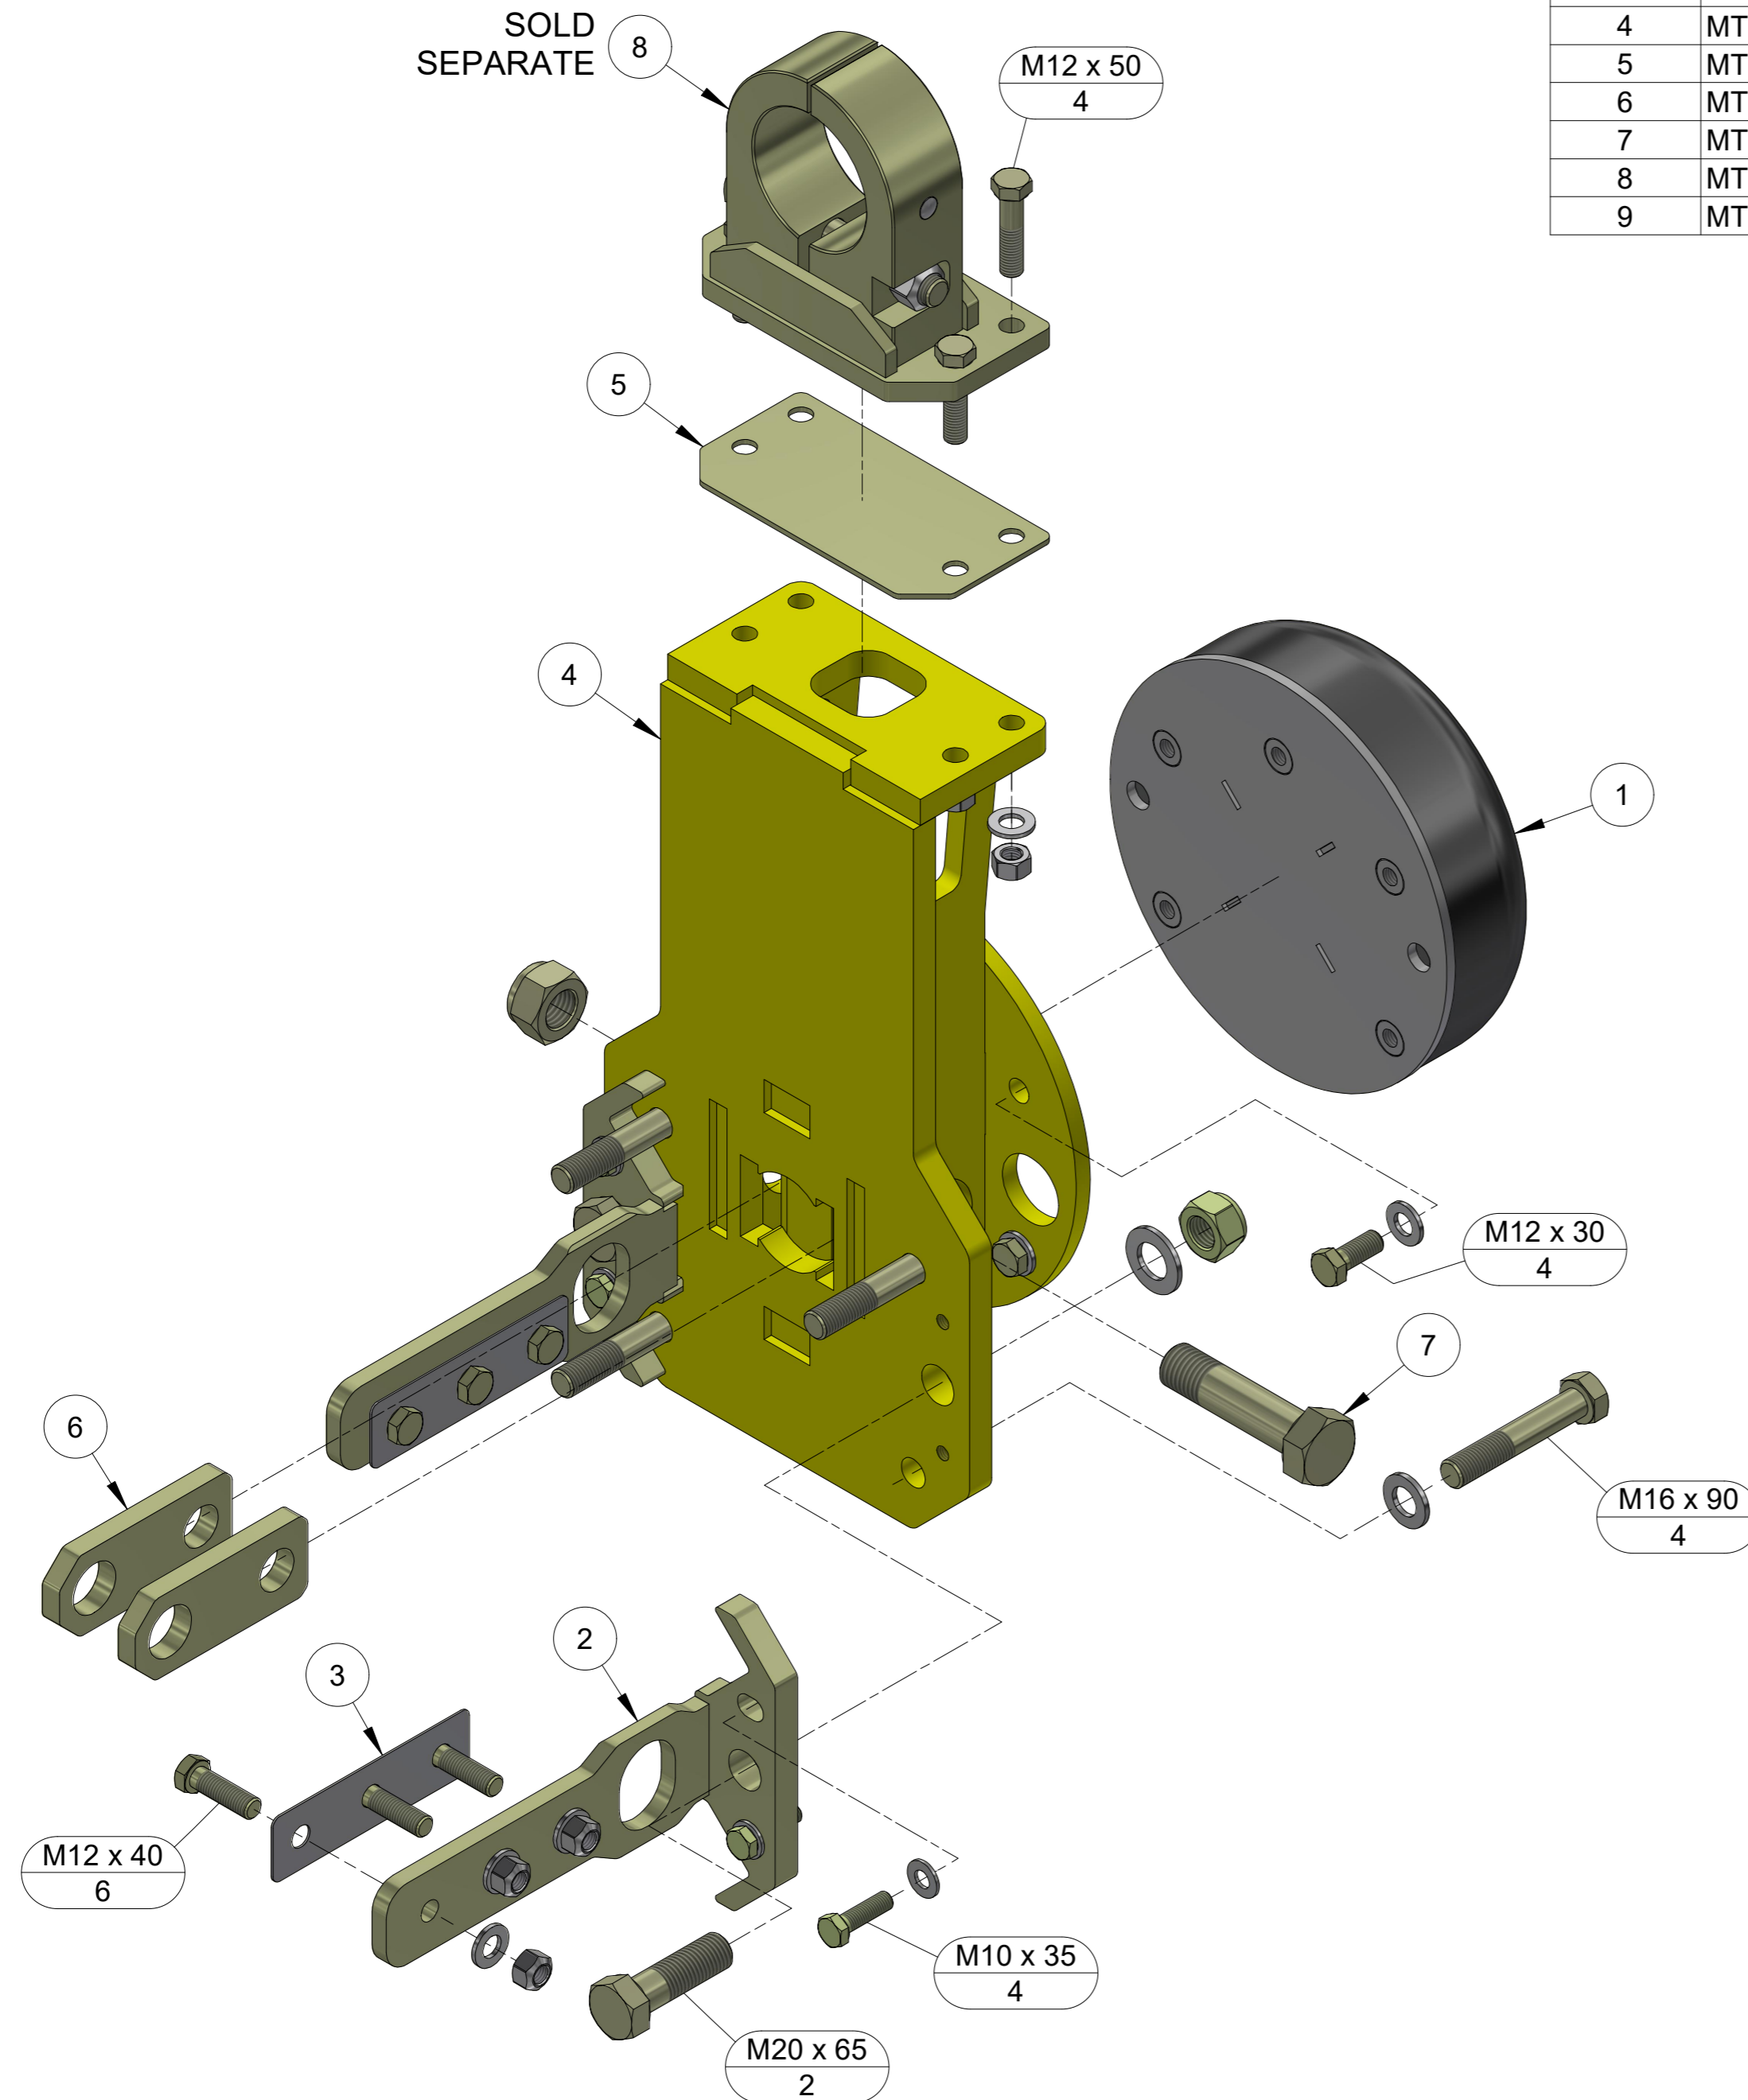

ITEM	PART NUMBER	DESCRIPTION	QTY	COMMENTS
1	MT3125 0634 00	BUFFER - FRONT	1	
2	MT3128 3065 42HD	ATTACHMENT BRACKET	2	
3	MT3128 3065 42W	WASHER	2	
4	MT3128 3152 56L	FEED BRACKET LOW PROFILE	1	Includes items 5, 6 & 7
5	MT3128 3168 1S	SPACER	2	
6	MT3128 3152 CML	CYLINDER MOUNT LUG	2	
7	MT3128 3152 CMLB	CYLINDER MOUNT LUG BOLT	1	Includes M24 nut
8	MT3128 3155 77C	DRILL SUPPORT COMPLETE	0	Not included
9	MT3128 3152 56BK	BOLT KIT	1	

PART NUMBER MT3128 3152 56LA	DESCRIPTION FEED BRACKET LOW PROFILE
	MT Parts: 0407 059 610 1 Hahey Circuit, Roseworthy S.A. 5371 171 Dugan Street, Kalgoorlie W.A. 6430 parts@mtunderground.com www.mtunderground.com
MAINTENANCE TECHNIQUE UNDERGROUND DRILL RELIABILITY	
PAGE 8