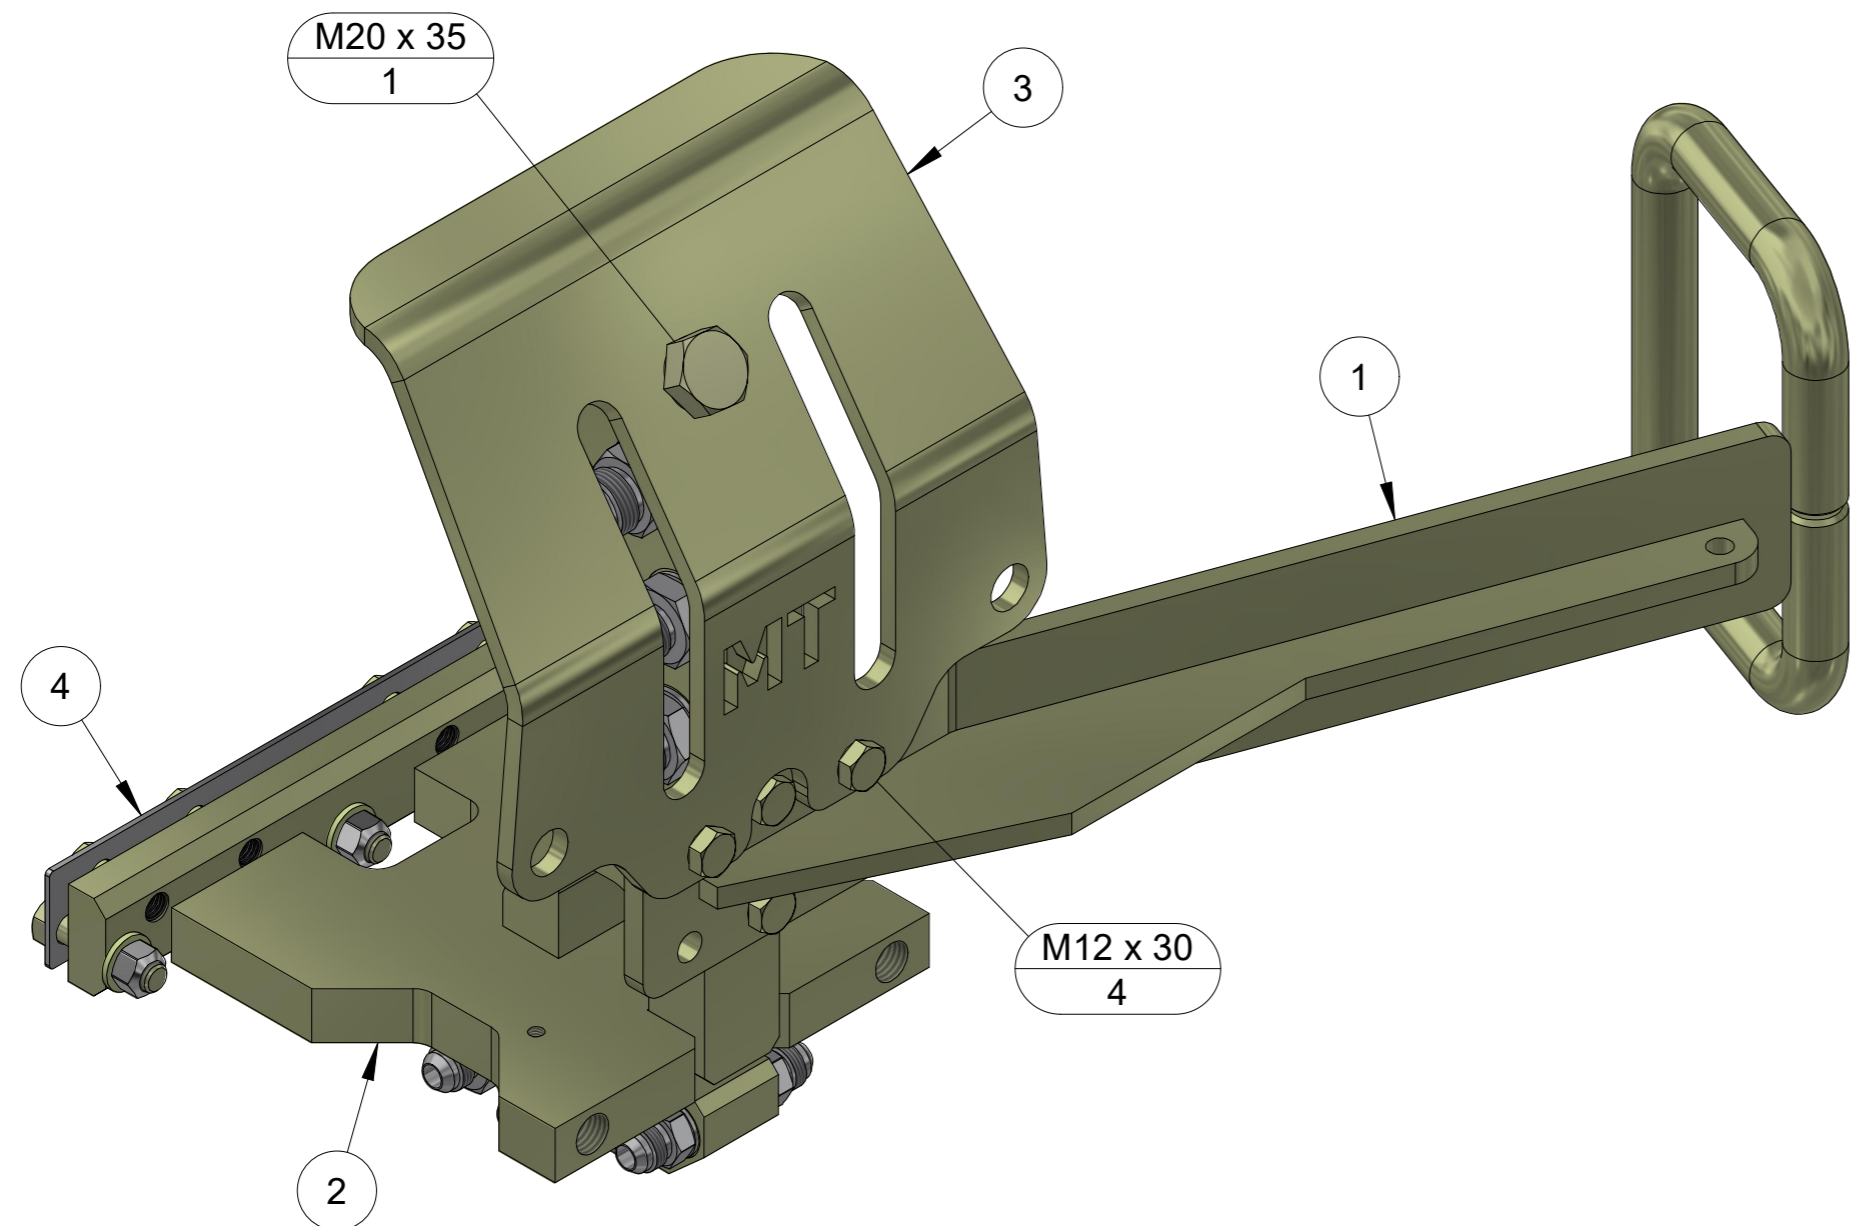

ITEM	PART NUMBER	DESCRIPTION	QTY	COMMENTS
1	MT3128 0715 00	HOSE GUIDE	1	
2	MT3128 3073 04	HOSE ATTACHMENT	1	
3	MT3128 3073 04P	PROTECTION	1	
4	MT3128 3073 04W	HOSE ATTACHMENT WASHER	1	
5	MT3128 3073 04FK	COMPLETE FITTINGS KIT	1	Includes 24 x nipple
6	MT3128 3073 04BBK	BOLT KIT	1	

PART NUMBER MT3128 3073 04B	DESCRIPTION HOSE ATTACHMENT COMPLETE
	MT Parts: 0407 059 610 1 Haehy Circuit, Roseworthy S.A. 5371 171 Dugan Street, Kalgoorlie W.A. 6430 parts@mtunderground.com www.mtunderground.com
PAGE 5