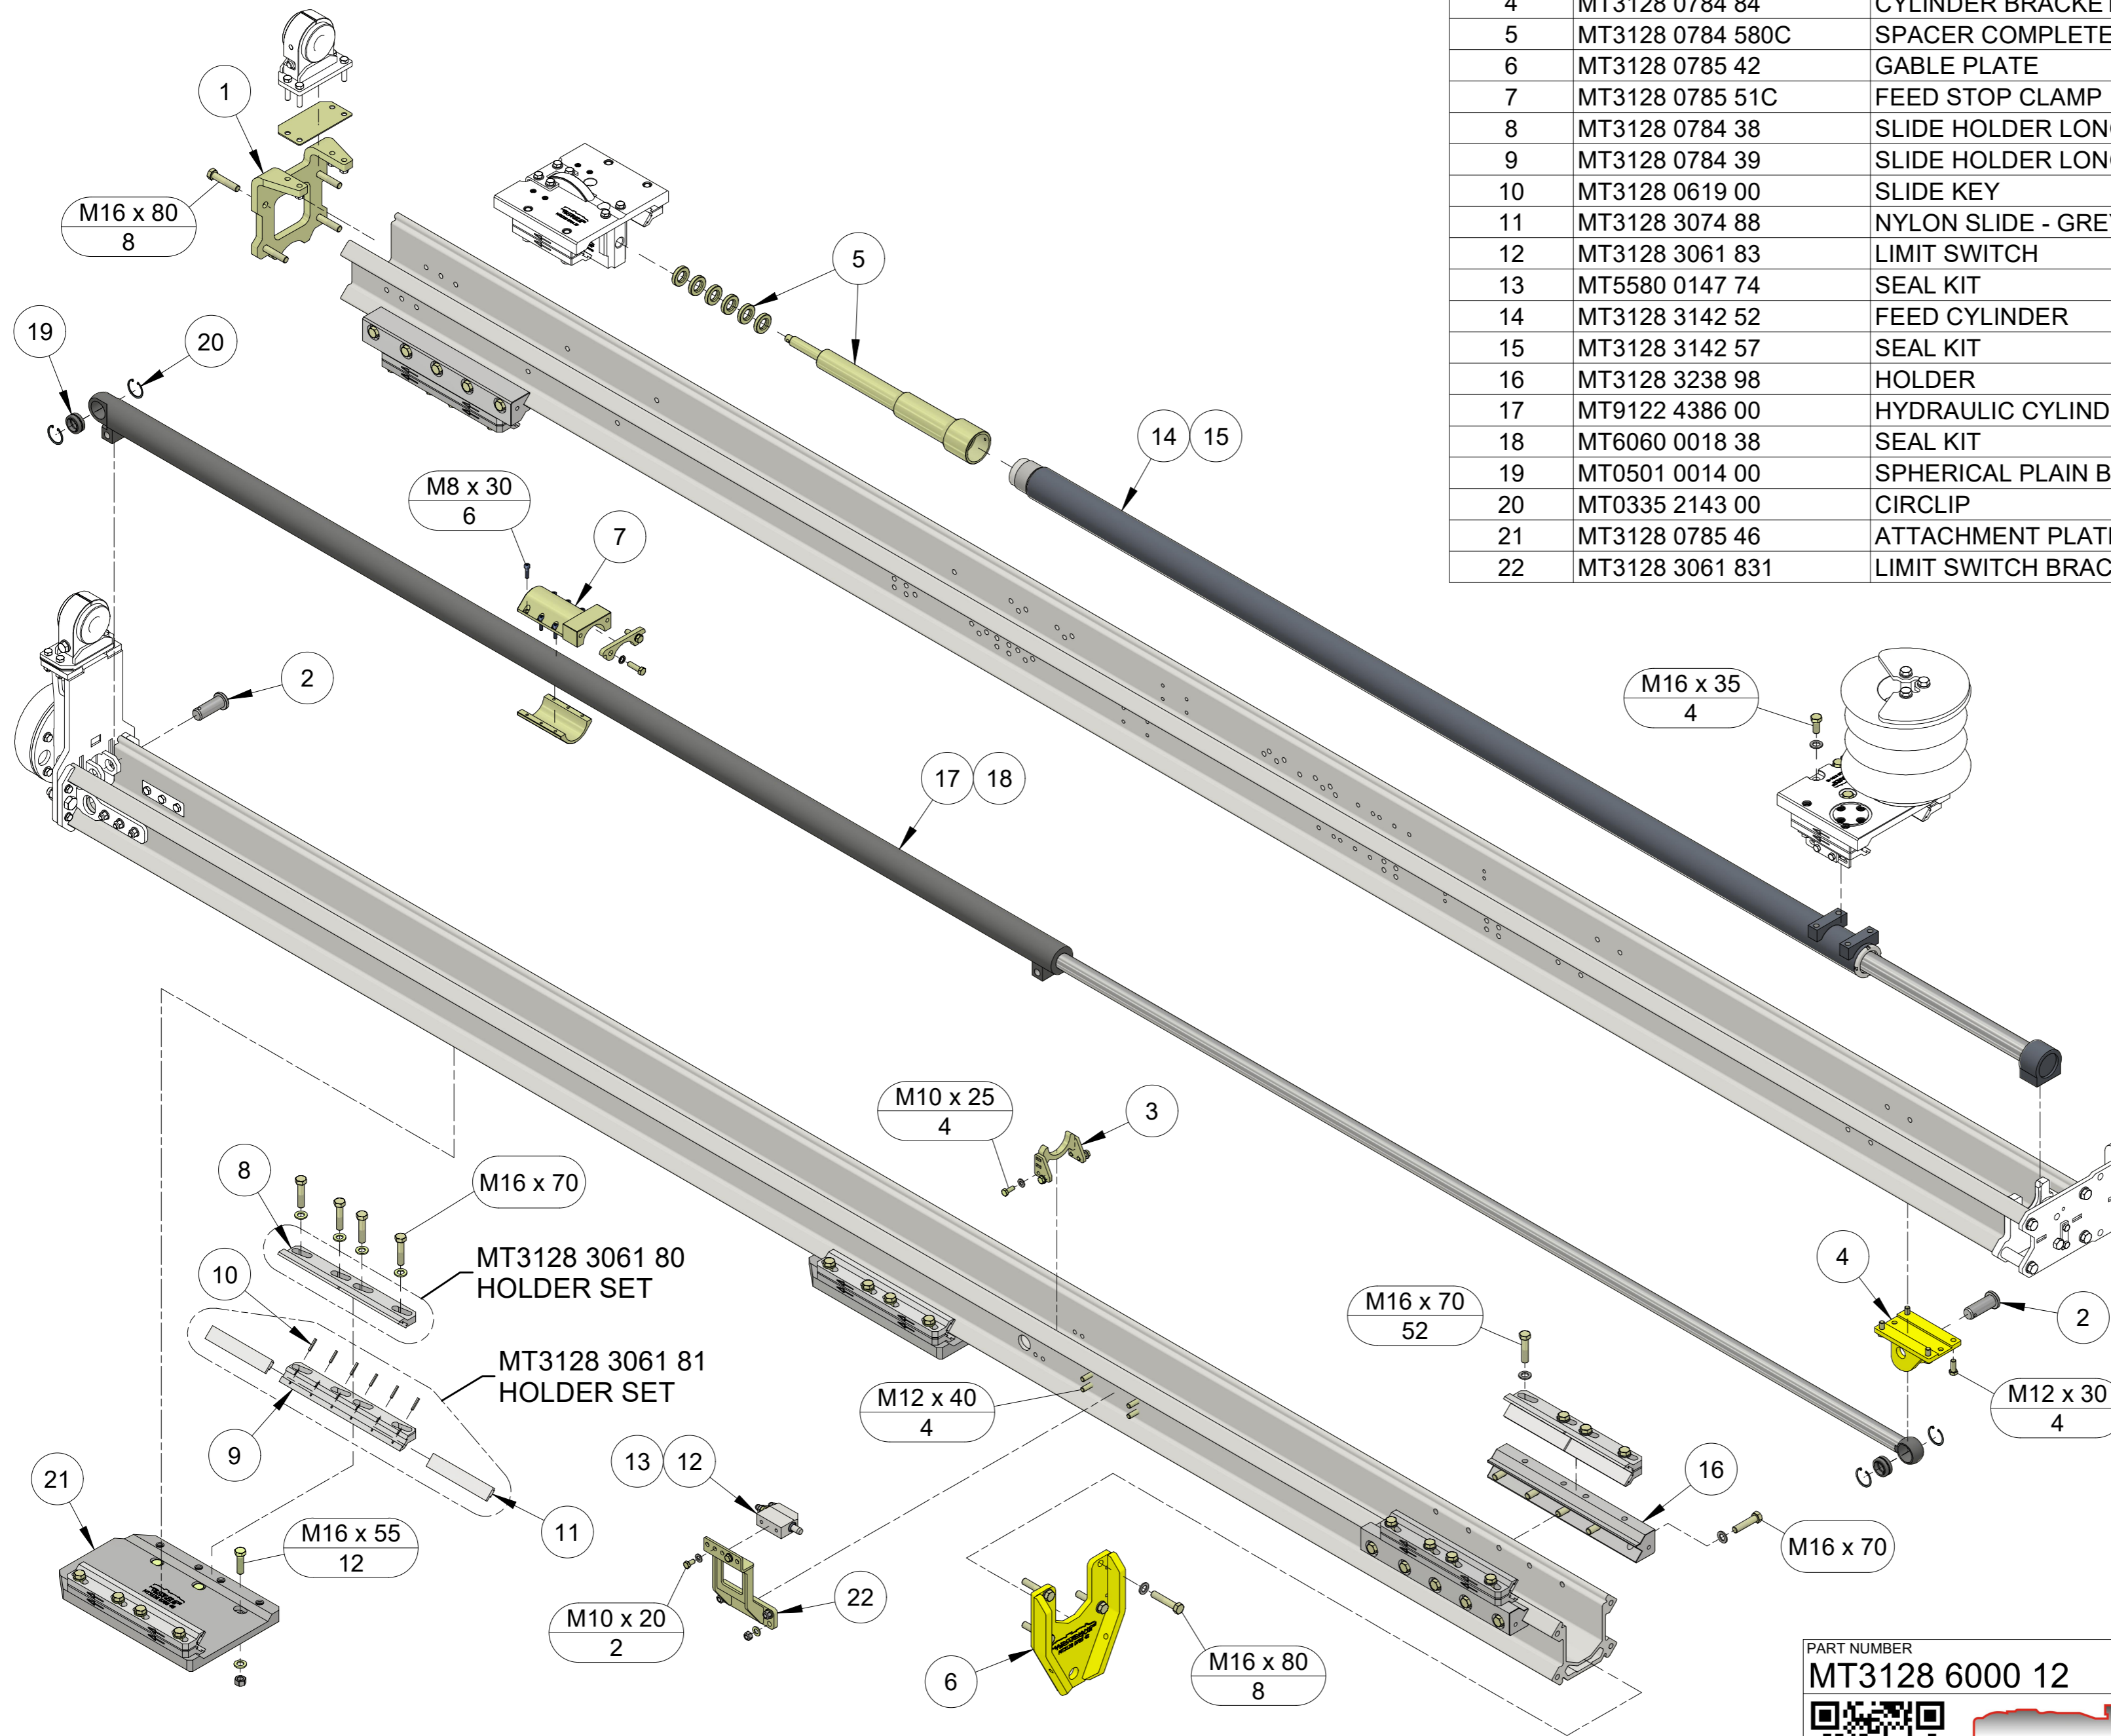

ITEM	PART NUMBER	DESCRIPTION	QTY	COMMENTS
1	MT3128 3152 88	FRONT BRACKET	1	Includes spacers
2	MT0113 3461 00	CLEVIS PIN	2	
3	MT3128 0784 59	CYLINDER SUPPORT	1	
4	MT3128 0784 84	CYLINDER BRACKET	1	
5	MT3128 0784 580C	SPACER COMPLETE	1	
6	MT3128 0785 42	GABLE PLATE	1	
7	MT3128 0785 51C	FEED STOP CLAMP	1	
8	MT3128 0784 38	SLIDE HOLDER LONG RH	8	
9	MT3128 0784 39	SLIDE HOLDER LONG LH	8	
10	MT3128 0619 00	SLIDE KEY	48	
11	MT3128 3074 88	NYLON SLIDE - GREY	16	Hard
12	MT3128 3061 83	LIMIT SWITCH	1	
13	MT5580 0147 74	SEAL KIT	1	
14	MT3128 3142 52	FEED CYLINDER	1	Service ex.
15	MT3128 3142 57	SEAL KIT	1	
16	MT3128 3238 98	HOLDER	4	
17	MT9122 4386 00	HYDRAULIC CYLINDER	1	Service ex.
18	MT6060 0018 38	SEAL KIT	1	
19	MT0501 0014 00	SPHERICAL PLAIN BEARING	2	
20	MT0335 2143 00	CIRCLIP	4	
21	MT3128 0785 46	ATTACHMENT PLATE	2	
22	MT3128 3061 831	LIMIT SWITCH BRACKET	1	

PART NUMBER: **MT3128 6000 12**   DESCRIPTION: **SPLIT FEED COMPONENTS**

MAINTENANCE TECHNIQUE
UNDERGROUND DRILL RELIABILITY

MT Parts: 0407 059 610
1 Haesy Circuit, Roseworthy S.A. 5371
171 Dugan Street, Kalgoorlie W.A. 6430
parts@mtunderground.com   www.mtunderground.com   PAGE **9**