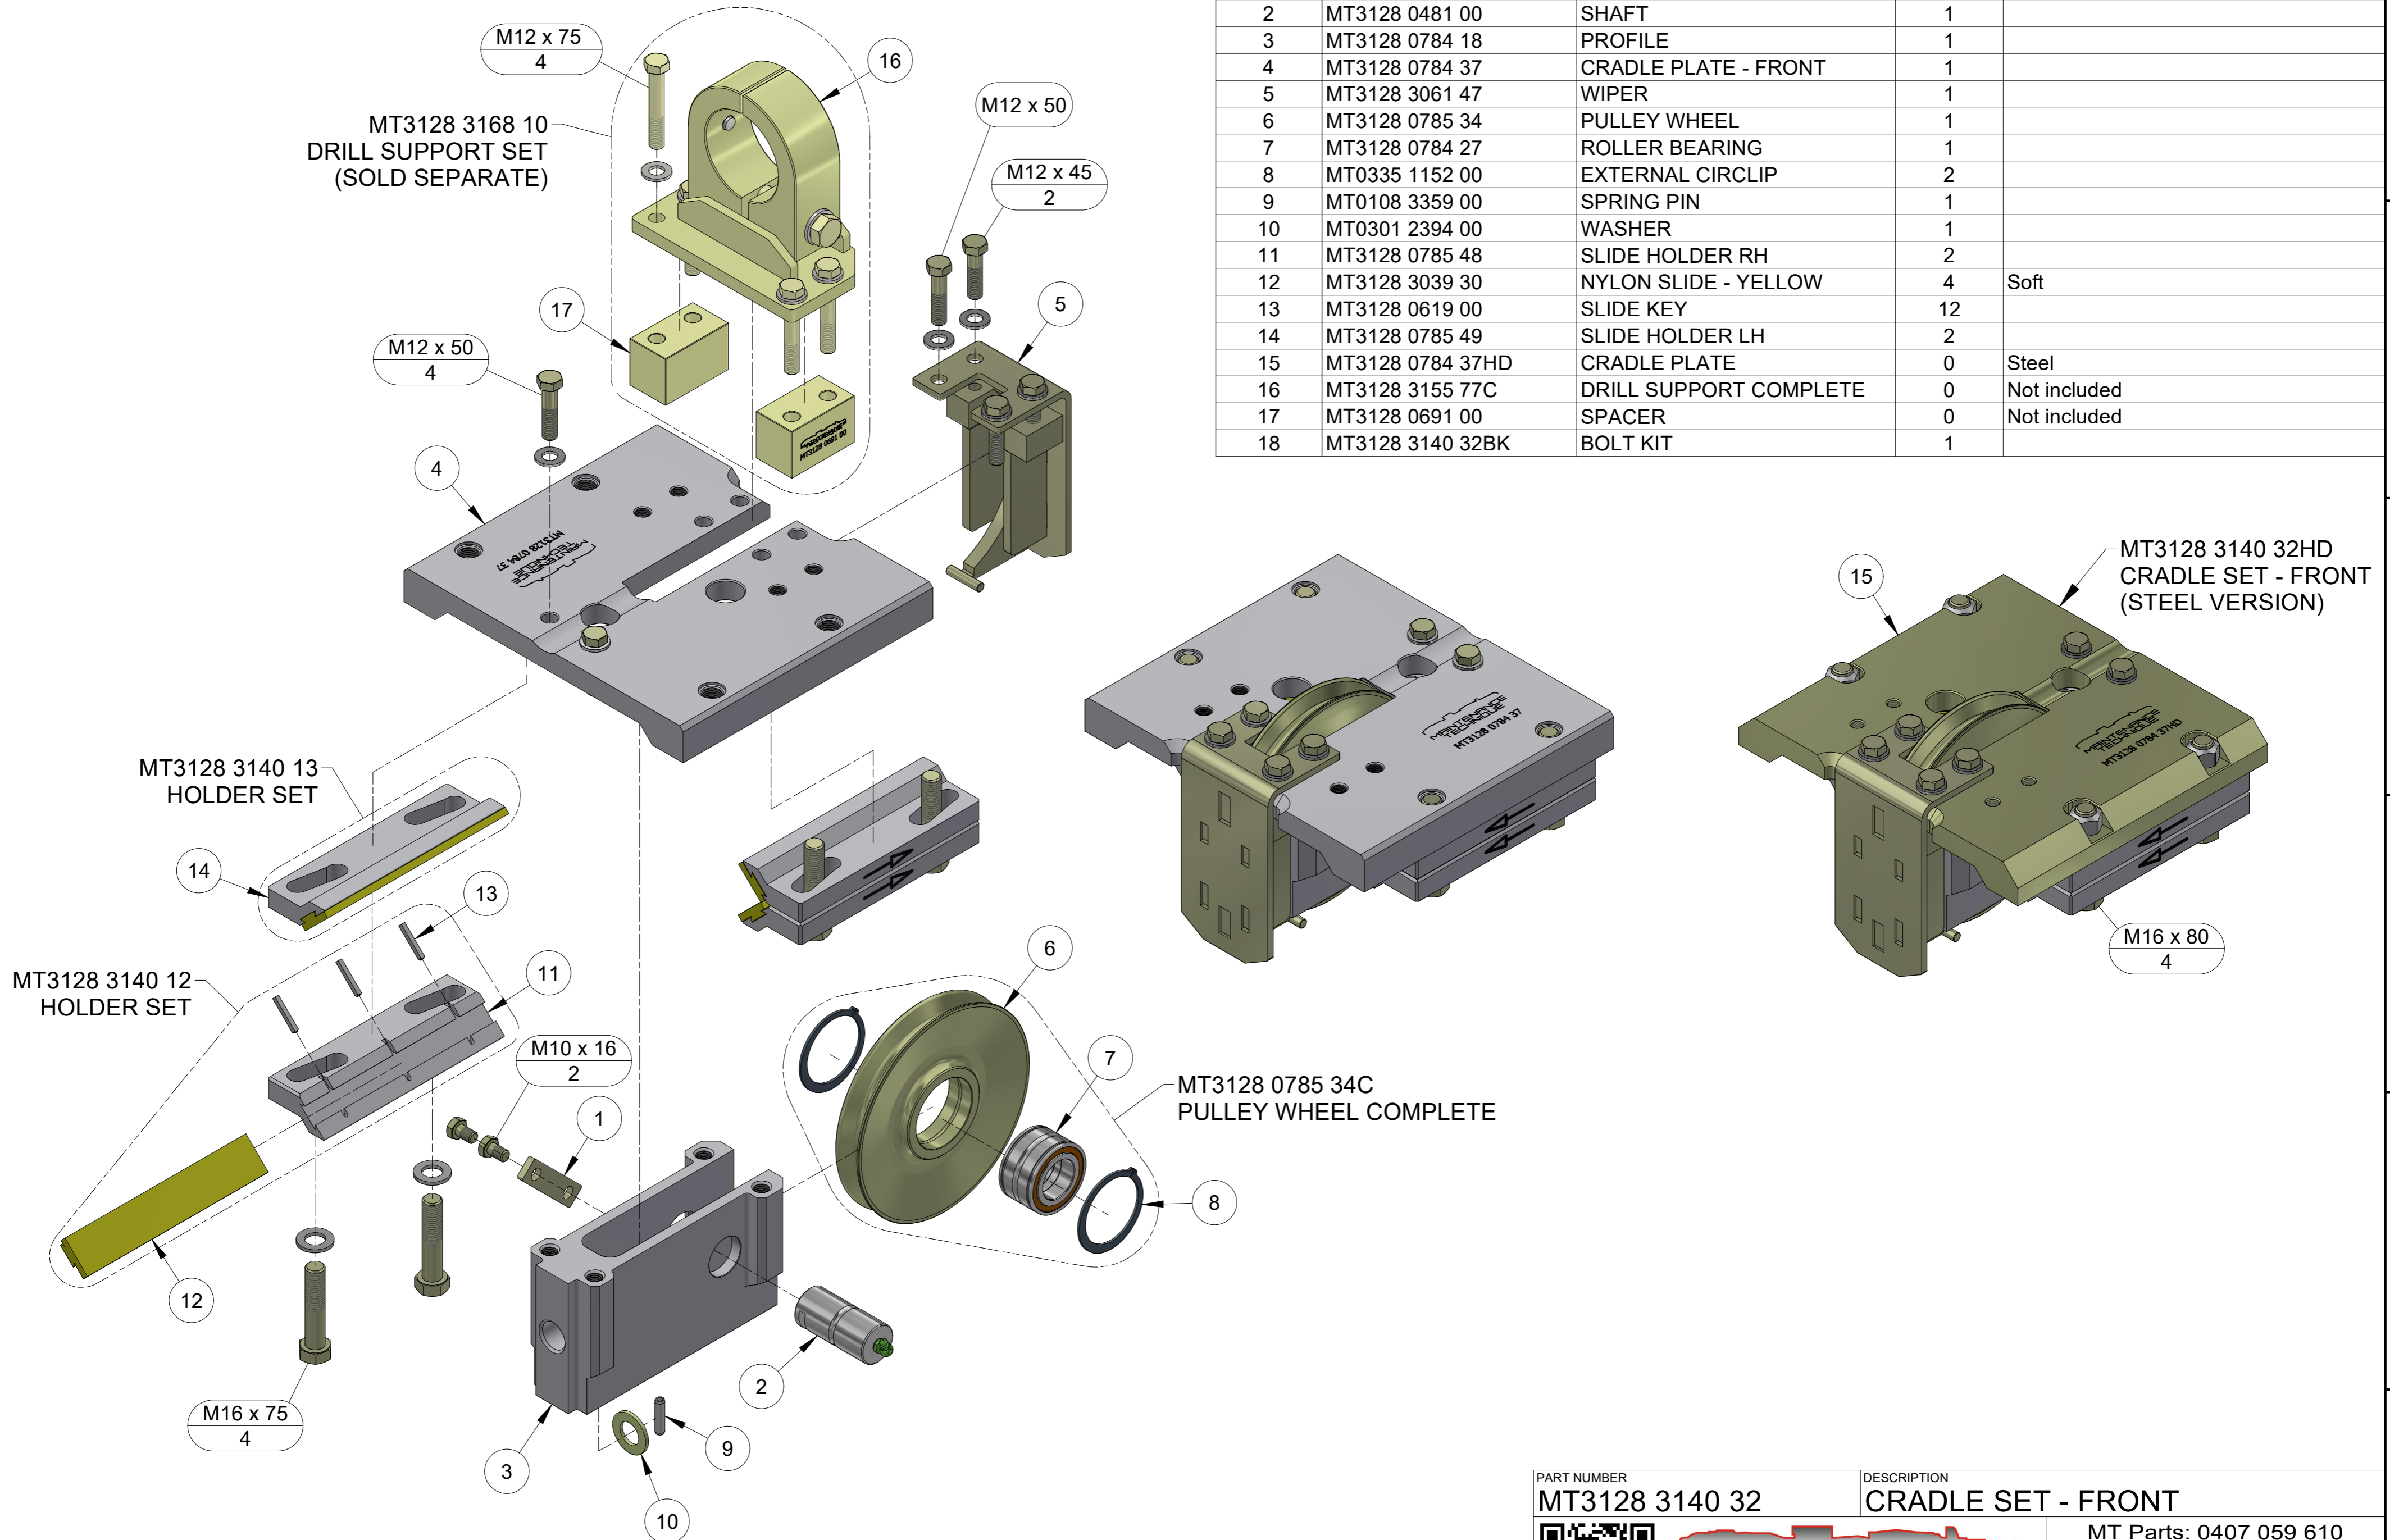

ITEM	PART NUMBER	DESCRIPTION	QTY	COMMENTS
1	MT3128 0476 00	WASHER PLATE	1	
2	MT3128 0481 00	SHAFT	1	
3	MT3128 0784 18	PROFILE	1	
4	MT3128 0784 37	CRADLE PLATE - FRONT	1	
5	MT3128 3061 47	WIPER	1	
6	MT3128 0785 34	PULLEY WHEEL	1	
7	MT3128 0784 27	ROLLER BEARING	1	
8	MT0335 1152 00	EXTERNAL CIRCLIP	2	
9	MT0108 3359 00	SPRING PIN	1	
10	MT0301 2394 00	WASHER	1	
11	MT3128 0785 48	SLIDE HOLDER RH	2	
12	MT3128 3039 30	NYLON SLIDE - YELLOW	4	Soft
13	MT3128 0619 00	SLIDE KEY	12	
14	MT3128 0785 49	SLIDE HOLDER LH	2	
15	MT3128 0784 37HD	CRADLE PLATE	0	Steel
16	MT3128 3155 77C	DRILL SUPPORT COMPLETE	0	Not included
17	MT3128 0691 00	SPACER	0	Not included
18	MT3128 3140 32BK	BOLT KIT	1	

PART NUMBER MT3128 3140 32	DESCRIPTION CRADLE SET - FRONT
	MT Parts: 0407 059 610 1 Haesy Circuit, Roseworthy S.A. 5371 171 Dugan Street, Kalgoorlie W.A. 6430 parts@mtunderground.com PAGE www.mtunderground.com 6

**MAINTENANCE
TECHNIQUE**
UNDERGROUND DRILL RELIABILITY