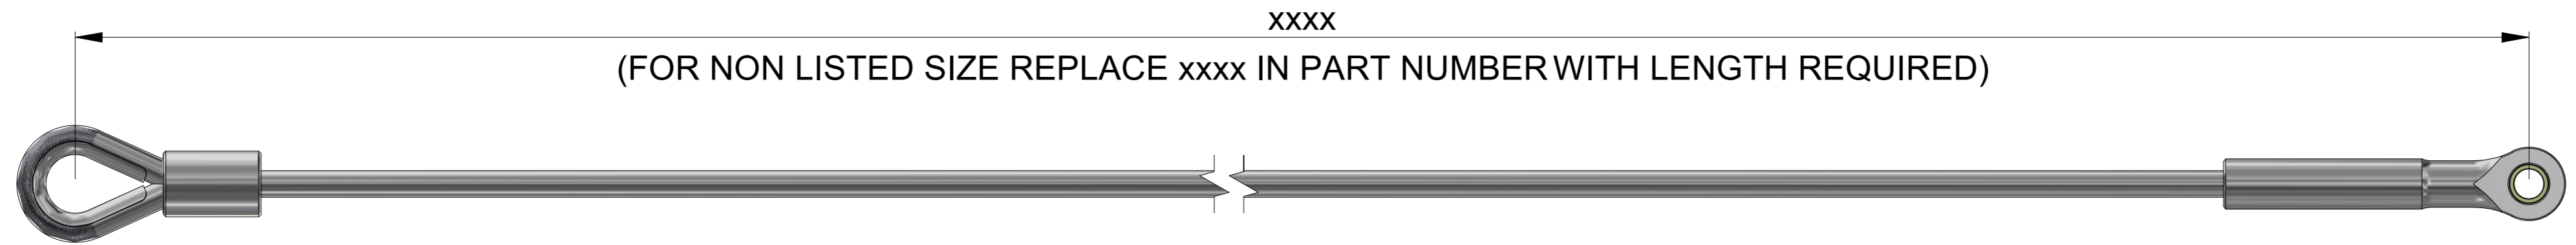

ITEM	PART NUMBER	DESCRIPTION	QTY	COMMENTS
1	MT1128 402F 2F	PULL ROPE - 2840	1	1.5/1.8m
2	MT1126 002F 2M	RETURN ROPE - 2600	1	1.5/1.8m
3	MT11xx xx2F 2F	PULL ROPE	1	
4	MT11xx xx2F 2M	RETURN ROPE	1	

PART NUMBER	DESCRIPTION	MAINTENANCE TECHNIQUE UNDERGROUND DRILL RELIABILITY	MT Parts: 0407 059 610 1 Hahey Circuit, Roseworthy S.A. 5371 171 Dugan Street, Kalgoorlie W.A. 6430 parts@mtunderground.com www.mtunderground.com	
	ROPES			PAGE
			10