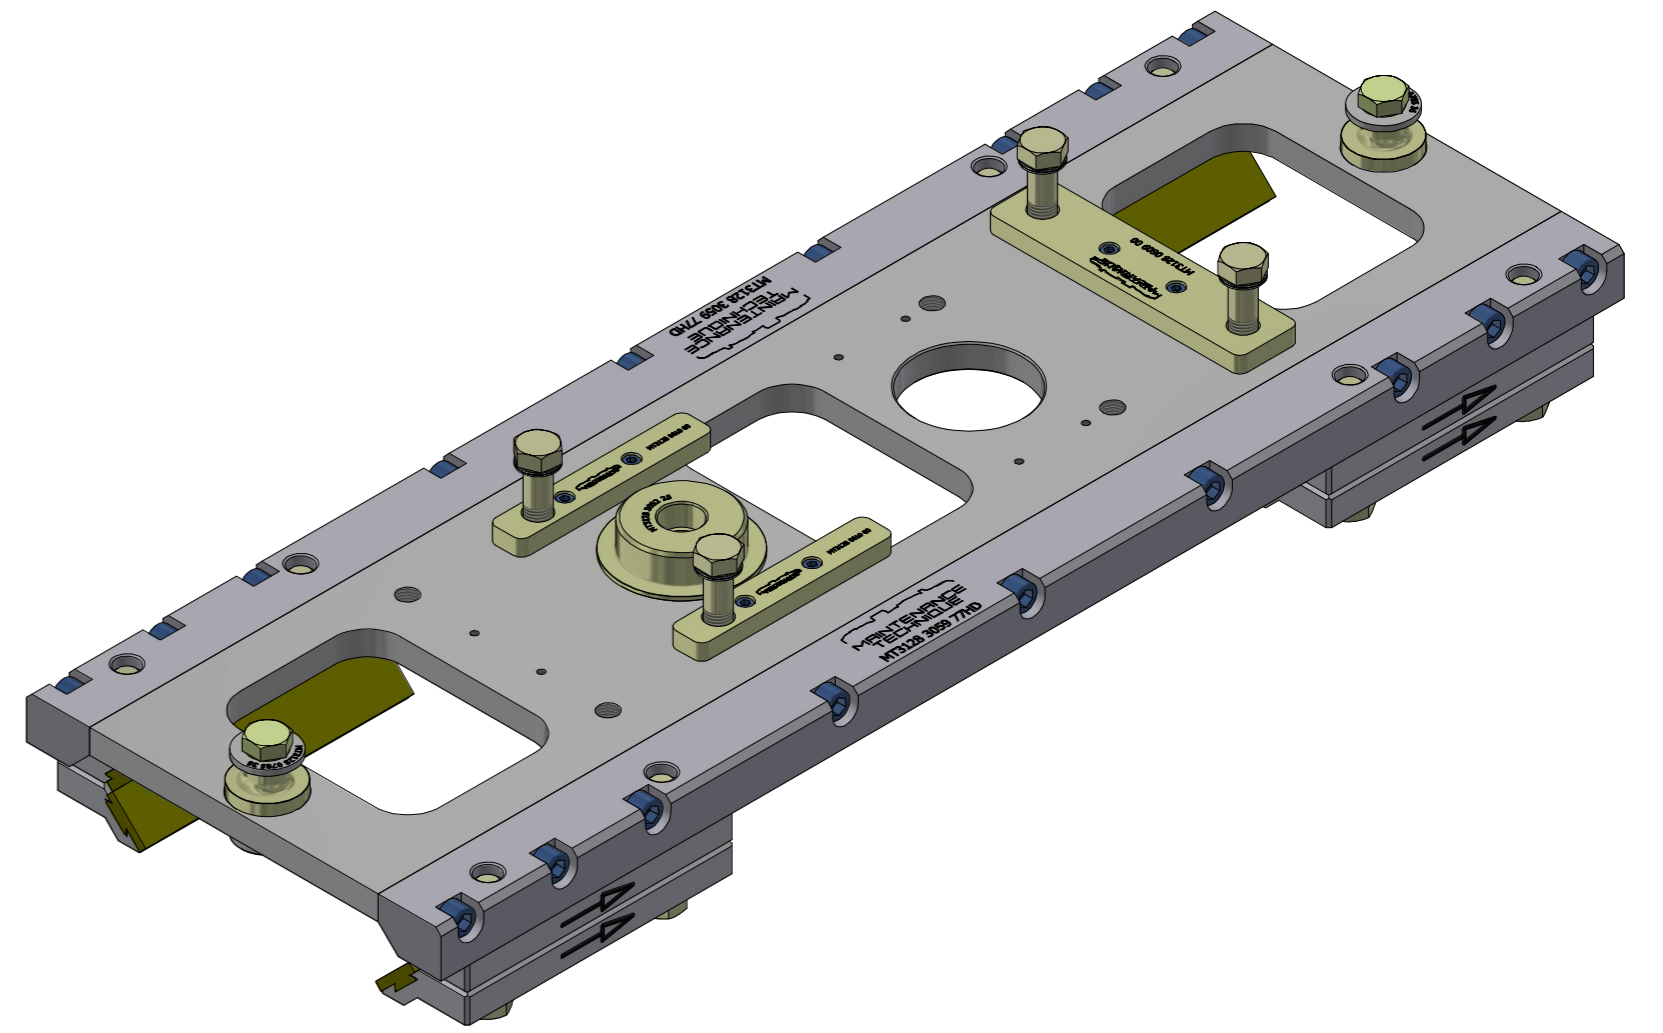

PART NUMBER <b>MT3128 3150 3LA</b>	DESCRIPTION <b>END PIECE SET REMOVABLE LADDER - LH</b>
PART NUMBER <b>MT3128 3150 3RA</b>	DESCRIPTION <b>END PIECE SET REMOVABLE LADDER - RH</b>

**MAINTENANCE  
TECHNIQUE**  
UNDERGROUND DRILL RELIABILITY

PAGE	<b>2</b>
------	----------

MT3128 0784 30  
GUIDE ROLLER  
COMPLETE

ITEM	PART NUMBER	DESCRIPTION	QTY	COMMENTS
1	MT3128 0784 45	CRADLE PLATE - REAR	1	
2	MT3128 0785 49	SLIDE HOLDER LH	2	
3	MT3128 0785 48	SLIDE HOLDER RH	2	
4	MT3128 3039 30	NYLON SLIDE - YELLOW	4	Soft
5	MT3128 0619 00	SLIDE KEY	12	
6	MT3128 0486 00	SHAFT	1	
7	MT3128 0497 00	CAP	1	
8	MT3128 0485 00	DISC	1	
9	MT3128 0784 30R	GUIDE ROLLER	1	
10	MT3128 0475 105	HOSE REEL BEARING	2	
11	MT0666 8007 04	SEAL	2	
12	MT0666 6718 00	RADIAL LIP SEAL	1	
13	MT3128 0475 3X	HOSE REEL - JUMBO EXTENDED	1	
14	MT3128 0475 3S	SPACER	1	
15	MT3128 0710 00	BRACKET	1	Inc. nuts & bolts
16	MT3128 0711 00	ANGLE	1	
17	MT3128 0784 3XP	HOSE REEL PROTECTION	0	Not included
18	MT3128 3141 05BK	BOLT KIT	1	
19	MT3128 0784 45BK	BOLT KIT	1	

MT3128 0784 3XC  
HOSE REEL COMPLETE

MT3128 0475 3XSC  
HOSE REEL COMPLETE

MT3128 3140 12  
HOLDER SET

MT3128 3140 13  
HOLDER SET

PART NUMBER	DESCRIPTION
MT3128 0784 453C	CRADLE SET - REAR
	
	
MT Parts: 0407 059 610 1 Haehy Circuit, Roseworthy S.A. 5371 171 Dugan Street, Kalgoorlie W.A. 6430 <a href="mailto:parts@mtunderground.com">parts@mtunderground.com</a> <a href="http://www.mtunderground.com">www.mtunderground.com</a>	
PAGE	3

ITEM	PART NUMBER	DESCRIPTION	QTY	COMMENTS
1	MT3128 3059 77HD	CRADLE	1	
2	MT0211 1962 98	BOLT	18	M12 x 45 SHCS
3	MT3128 0609 00	SPACER	1	
4	MT3128 0610 00	SPACER	2	
5	MT3128 0619 00	SLIDE KEY	24	
6	MT3128 0785 36	WASHER	2	
7	MT3128 0785 48	SLIDE HOLDER RH	4	
8	MT3128 0785 49	SLIDE HOLDER LH	4	
9	MT3128 3039 30	NYLON SLIDE - YELLOW	8	Soft
9.1	MT3128 3039 31	NYLON SLIDE - BLUE	0	Mid
9.2	MT3128 3074 88	NYLON SLIDE - GREY	0	Hard
10	MT3128 3051 49	ATTACHMENT	2	
11	MT3128 3052 25	DRIVER	1	
12	MT3128 3059 77HBK	BOLT KIT	1	