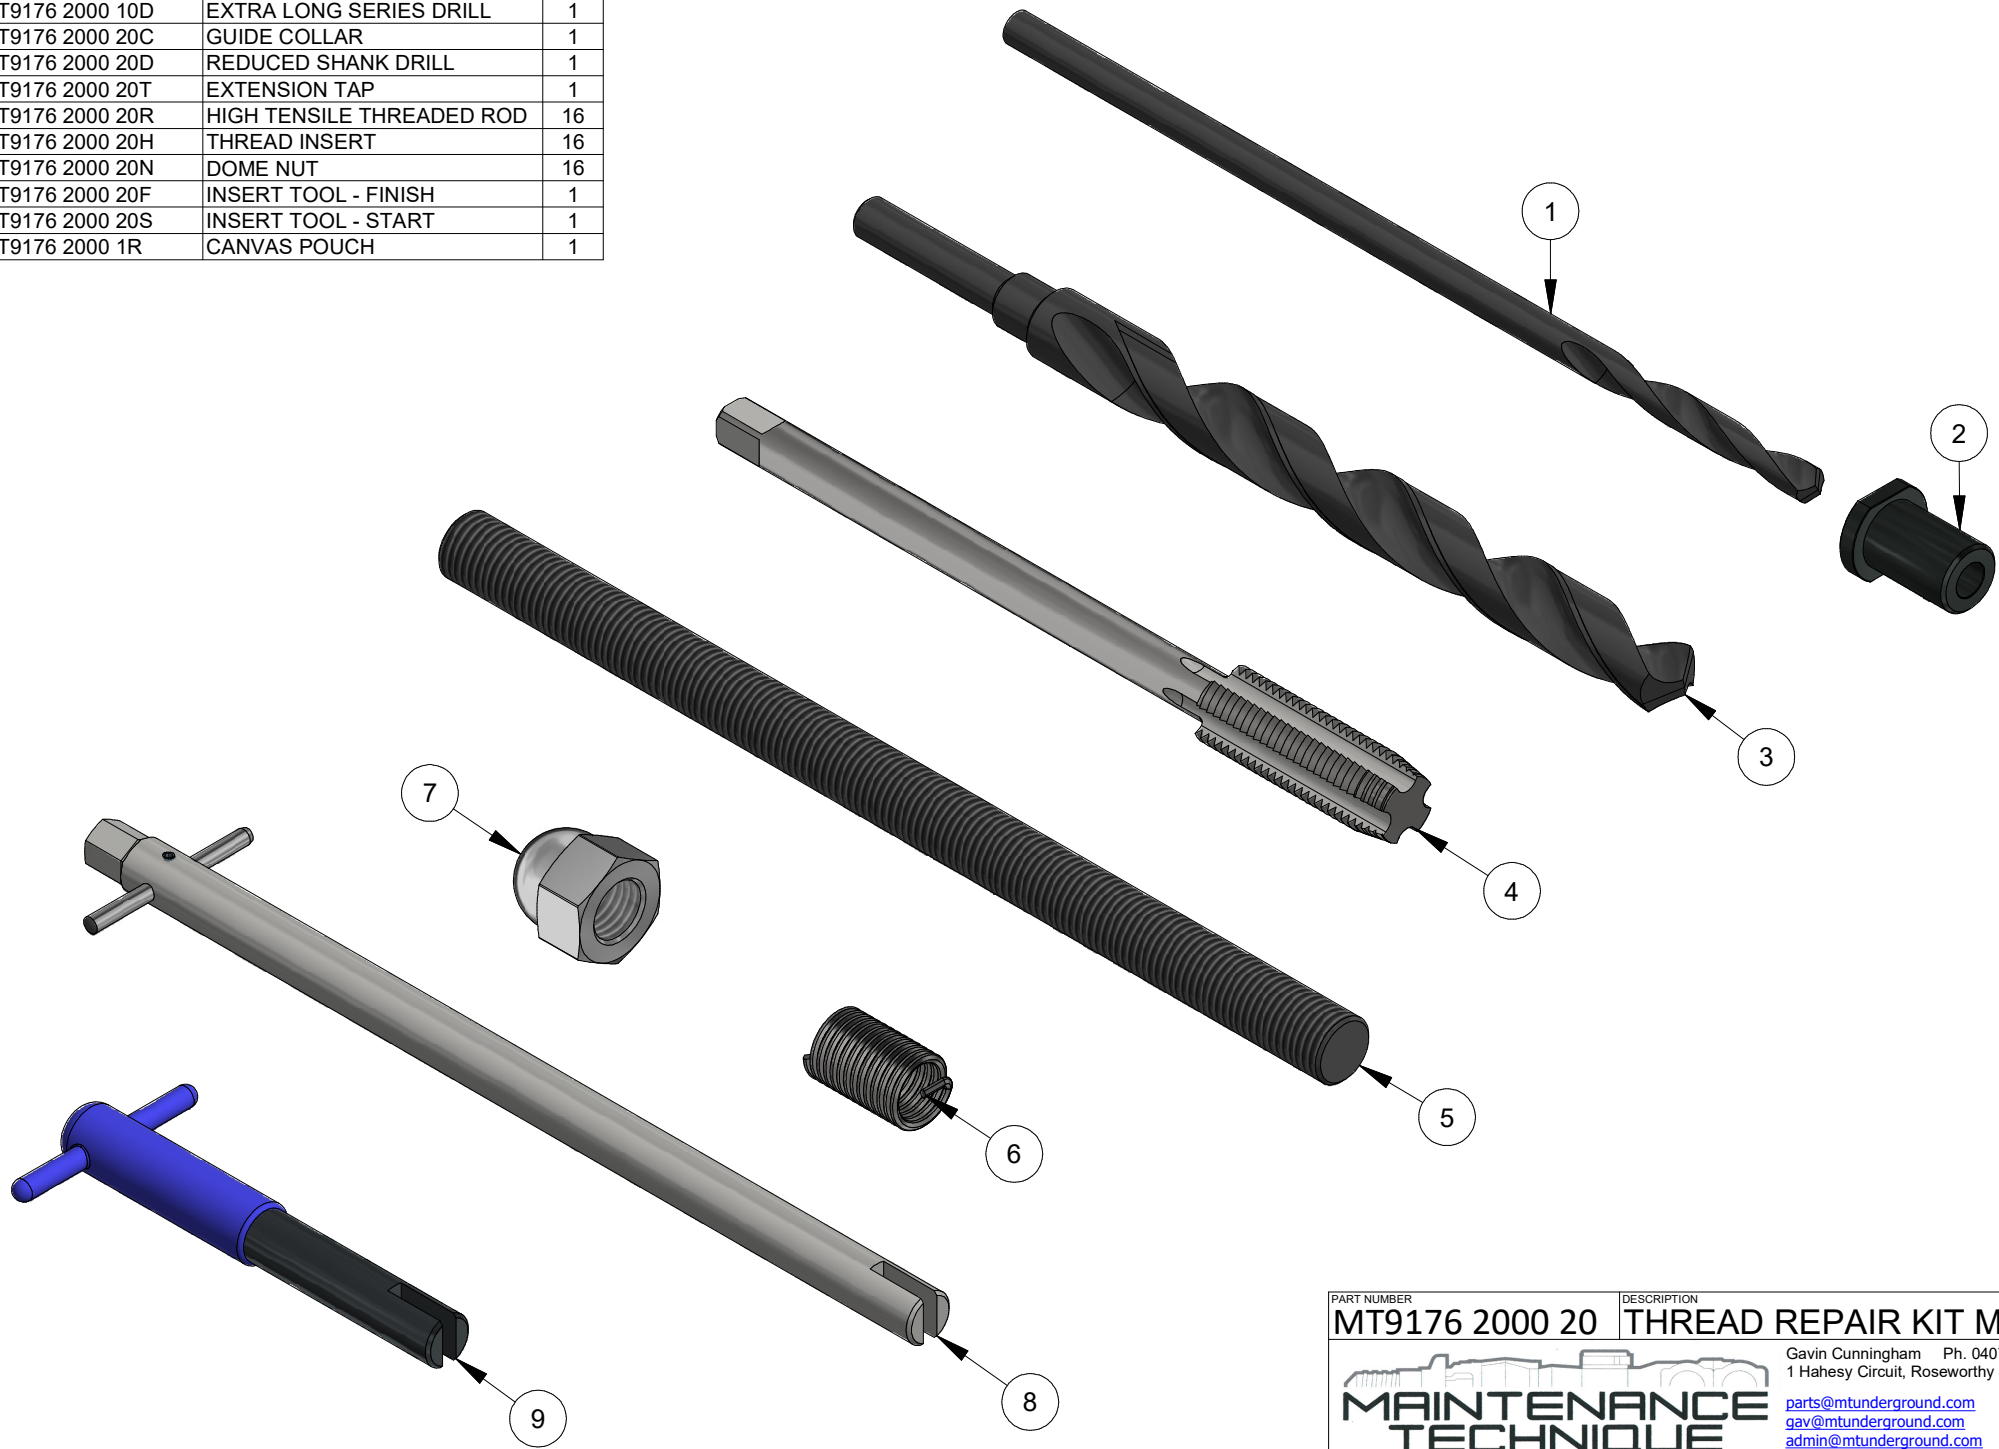

ITEM	PART NUMBER	DESCRIPTION	QTY
1	MT9176 2000 10D	EXTRA LONG SERIES DRILL	1
2	MT9176 2000 20C	GUIDE COLLAR	1
3	MT9176 2000 20D	REDUCED SHANK DRILL	1
4	MT9176 2000 20T	EXTENSION TAP	1
5	MT9176 2000 20R	HIGH TENSILE THREADED ROD	16
6	MT9176 2000 20H	THREAD INSERT	16
7	MT9176 2000 20N	DOME NUT	16
8	MT9176 2000 20F	INSERT TOOL - FINISH	1
9	MT9176 2000 20S	INSERT TOOL - START	1
10	MT9176 2000 1R	CANVAS POUCH	1

PART NUMBER	DESCRIPTION
MT9176 2000 20	THREAD REPAIR KIT M20
<p>Gavin Cunningham Ph. 0407 389 689 1 Hahesy Circuit, Roseworthy S.A. 5371</p> <p> gav@mtunderground.com admin@mtunderground.com www.mtunderground.com.au </p>	

MAINTENANCE TECHNIQUE
 UNDERGROUND DRILL RELIABILITY