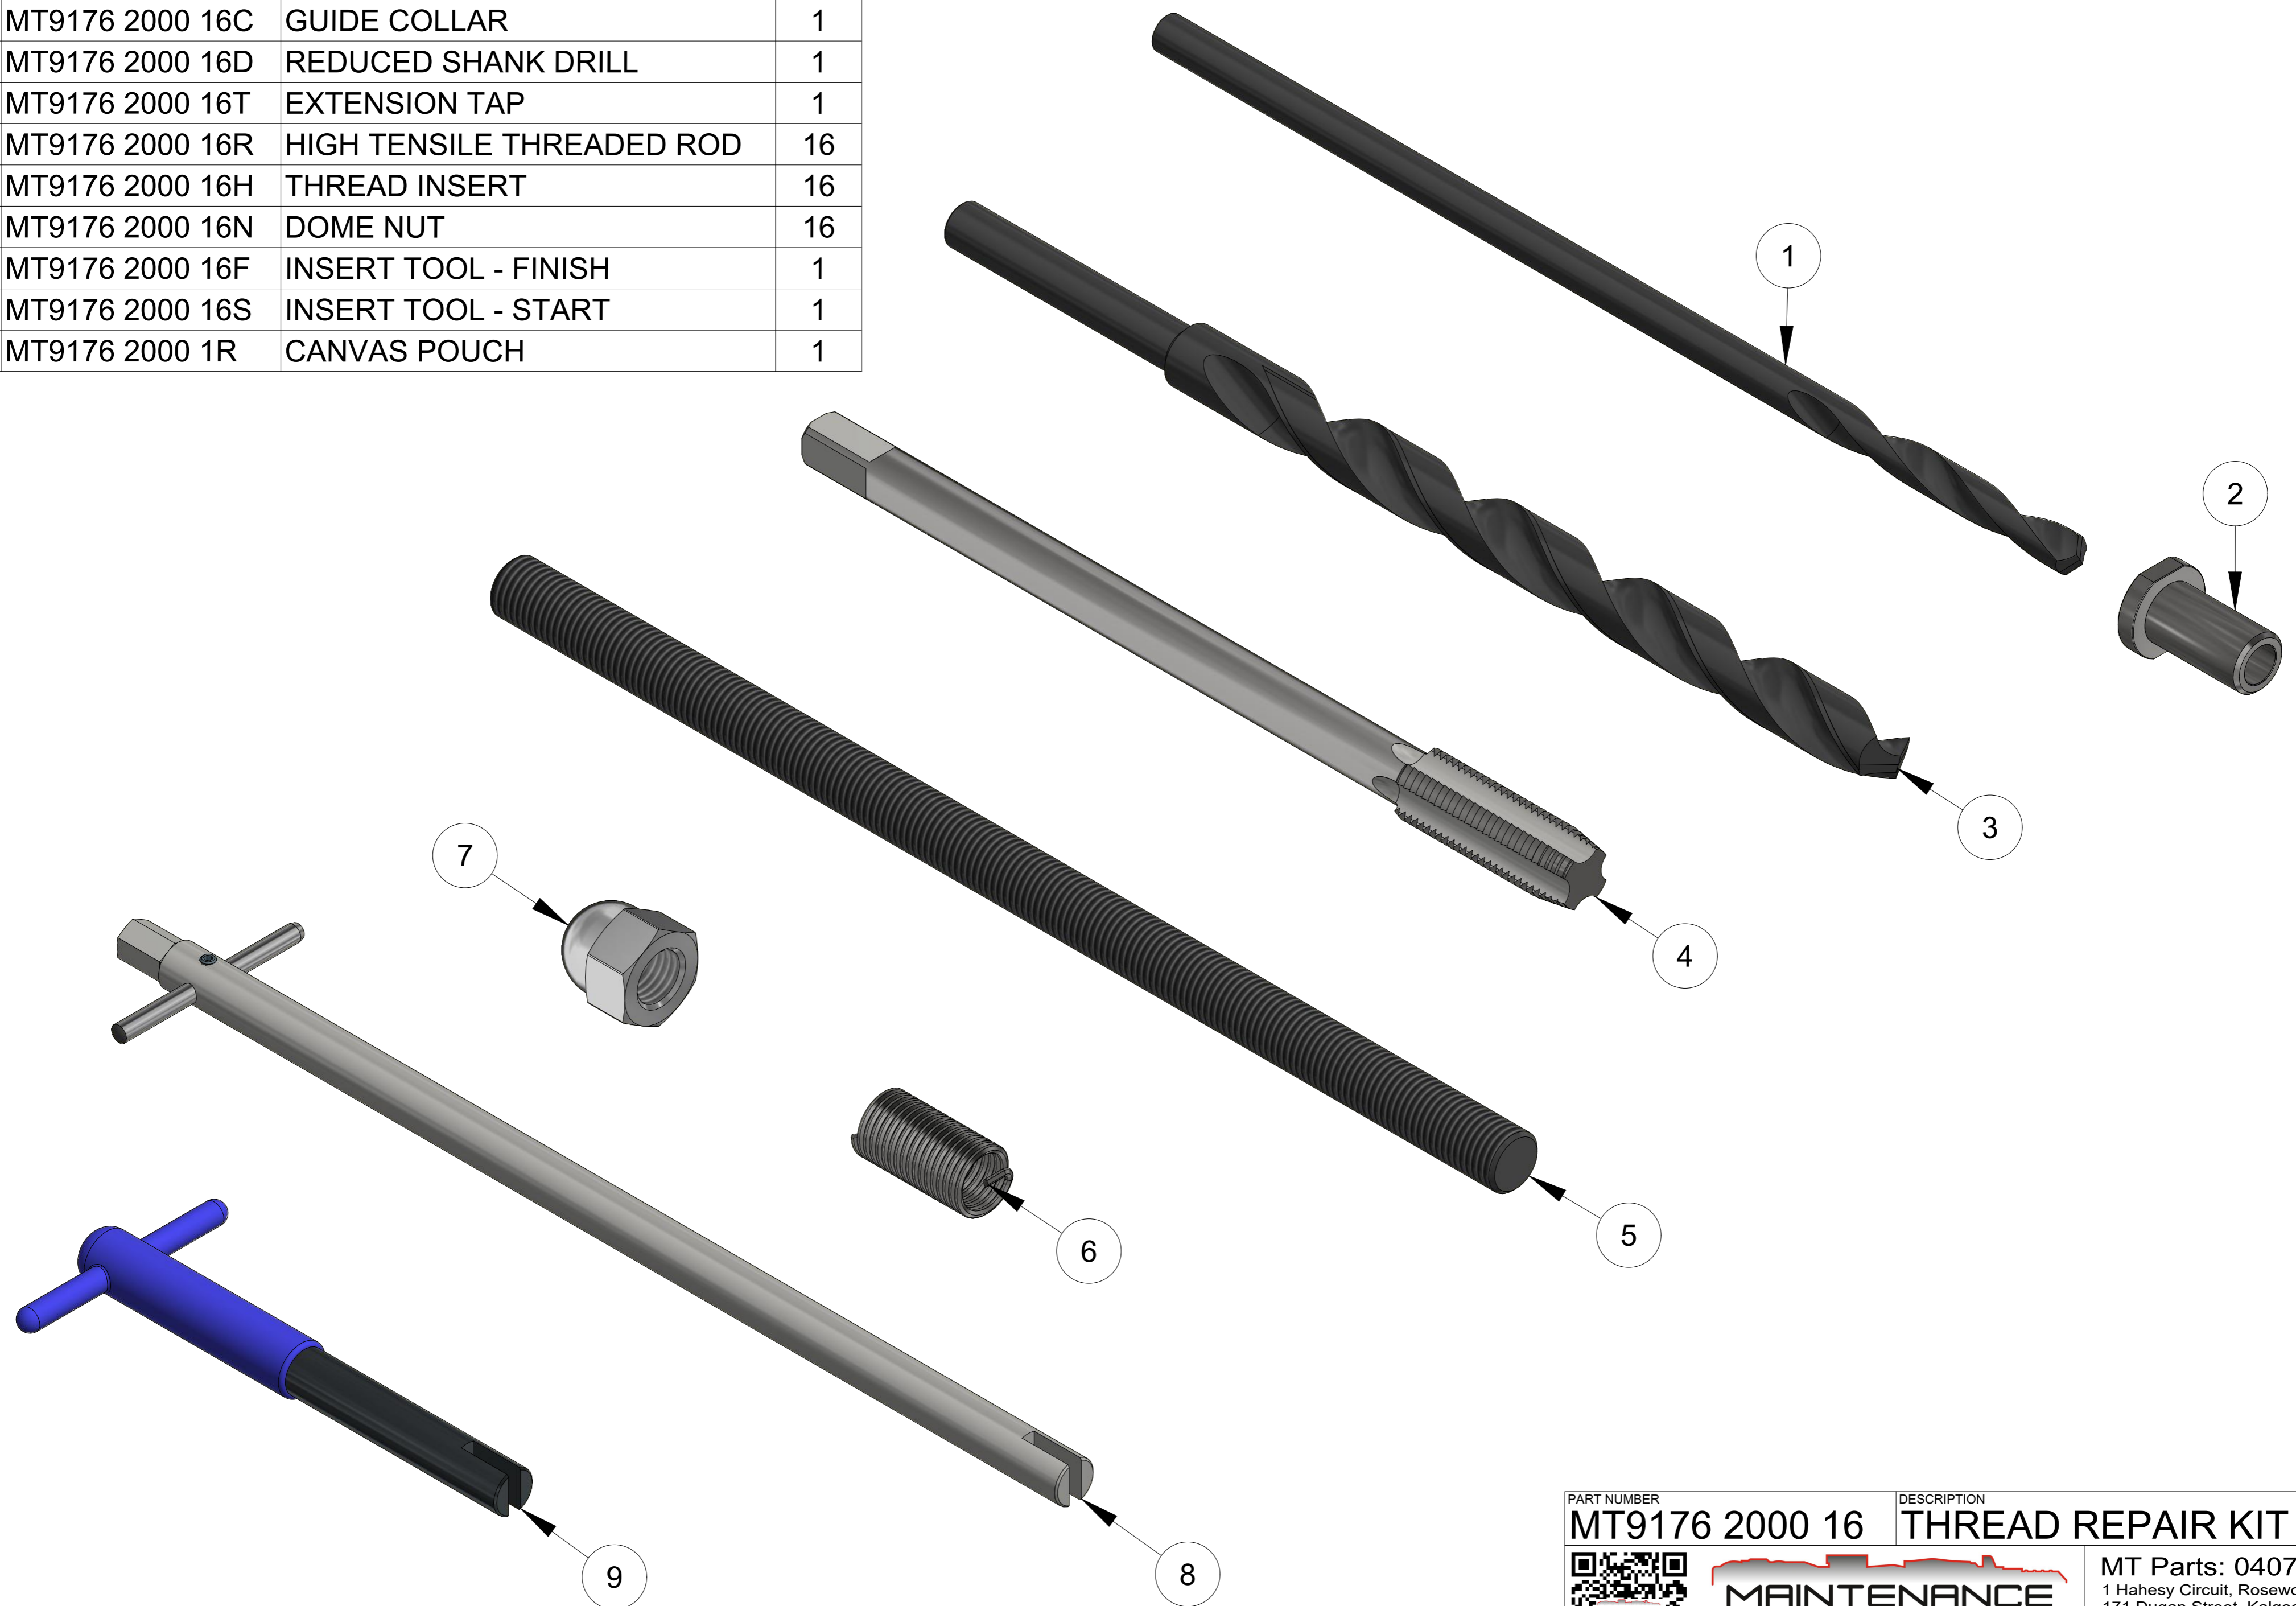

ITEM	PART NUMBER	DESCRIPTION	QTY
1	MT9176 2000 10D	EXTRA LONG SERIES DRILL	1
2	MT9176 2000 16C	GUIDE COLLAR	1
3	MT9176 2000 16D	REDUCED SHANK DRILL	1
4	MT9176 2000 16T	EXTENSION TAP	1
5	MT9176 2000 16R	HIGH TENSILE THREADED ROD	16
6	MT9176 2000 16H	THREAD INSERT	16
7	MT9176 2000 16N	DOME NUT	16
8	MT9176 2000 16F	INSERT TOOL - FINISH	1
9	MT9176 2000 16S	INSERT TOOL - START	1
10	MT9176 2000 1R	CANVAS POUCH	1

PART NUMBER	DESCRIPTION
MT9176 2000 16	THREAD REPAIR KIT M16
	
MT Parts: 0407 059 610 1 Haesy Circuit, Roseworthy S.A. 5371 171 Dugan Street, Kalgoorlie W.A. 6430 parts@mtunderground.com www.mtunderground.com	