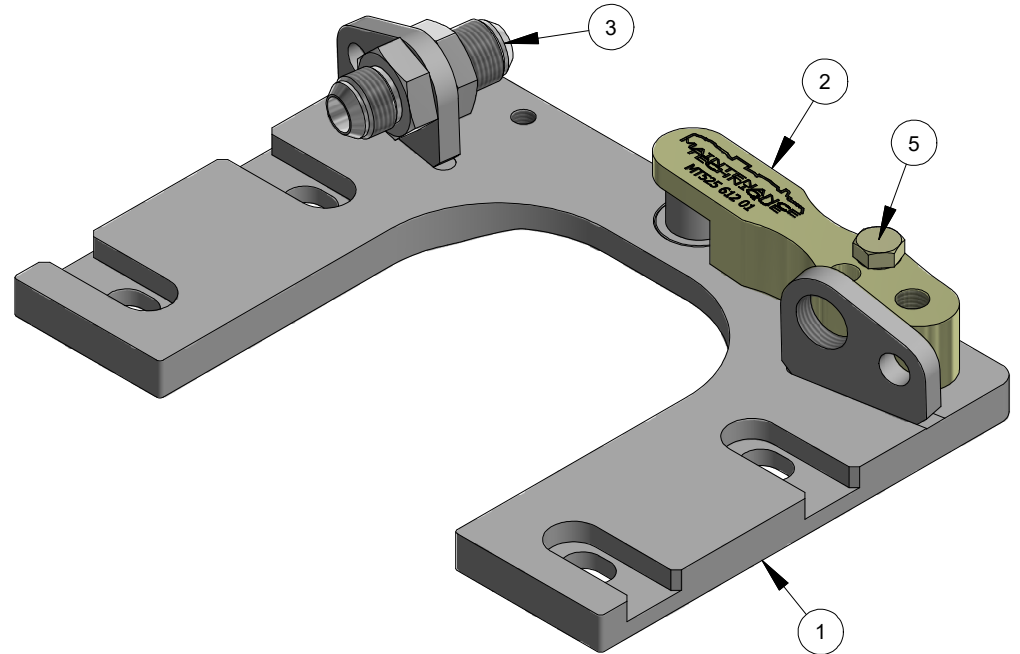

ITEM	PART NUMBER	DESCRIPTION	QTY	COMMENTS
1	MT551 718 08	MOUNTING PIECE	1	
2	MT525 612 01	ROPE RETAINER 525	1	
3	MT6J-12LN	JICM BULKHEAD 1 1/16	1	
5	MT0147 1404 03	SCREW	1	

PART NUMBER	DESCRIPTION
MT551 718 08C	MOUNTING PIECE COMPLETE