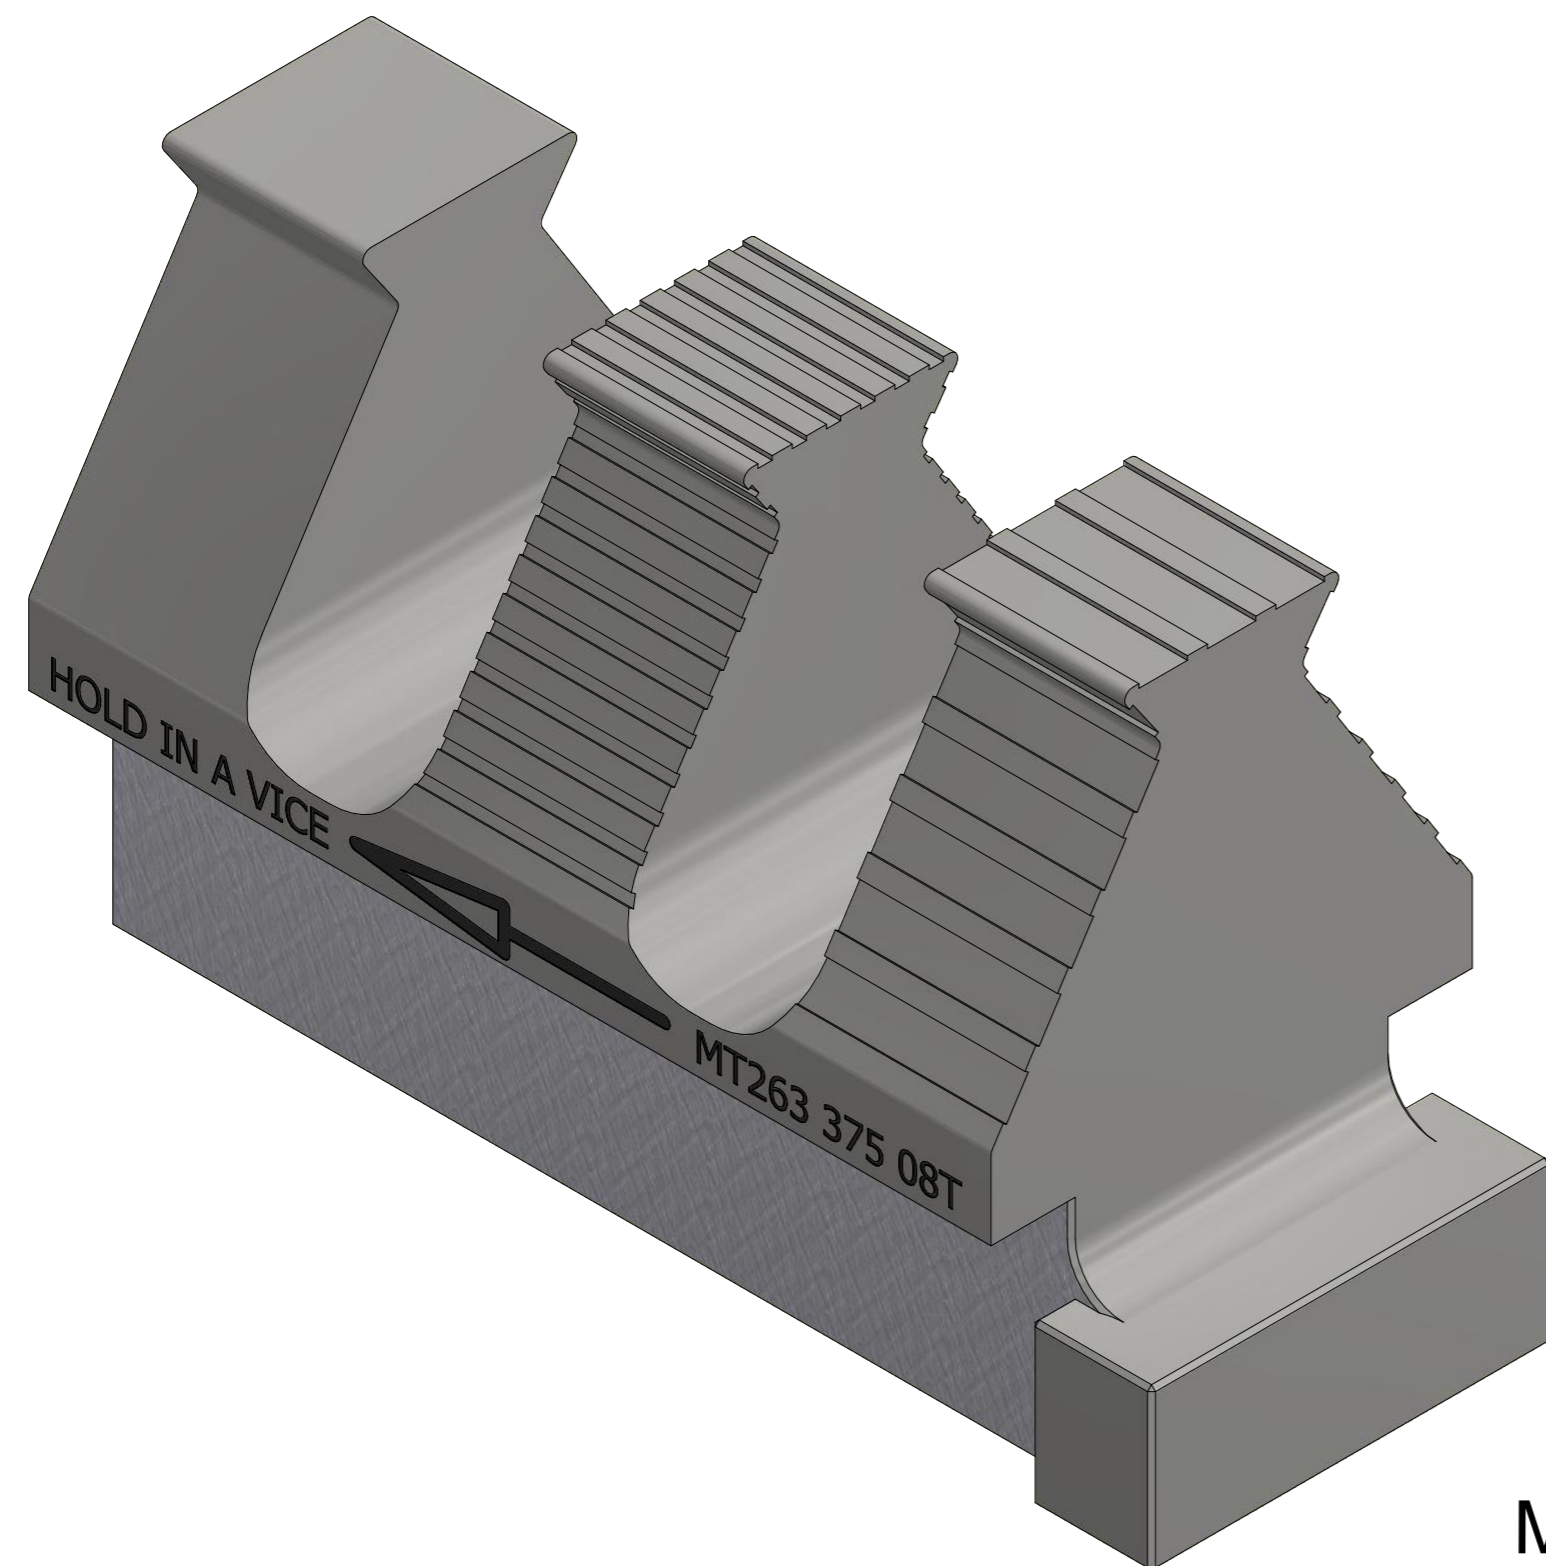

Simba L  
MT3128 0082 00T

Jumbo / Simba S  
MT3128 0785 00T

Sandvik  
MT263 375 08T

PART NUMBER	DESCRIPTION
MT3128 0082 00T	SLIDE CLEANING TOOL
PART NUMBER	DESCRIPTION
MT3128 0785 00T	SLIDE CLEANING TOOL
PART NUMBER	DESCRIPTION
MT263 375 08T	SLIDE CLEANING TOOL