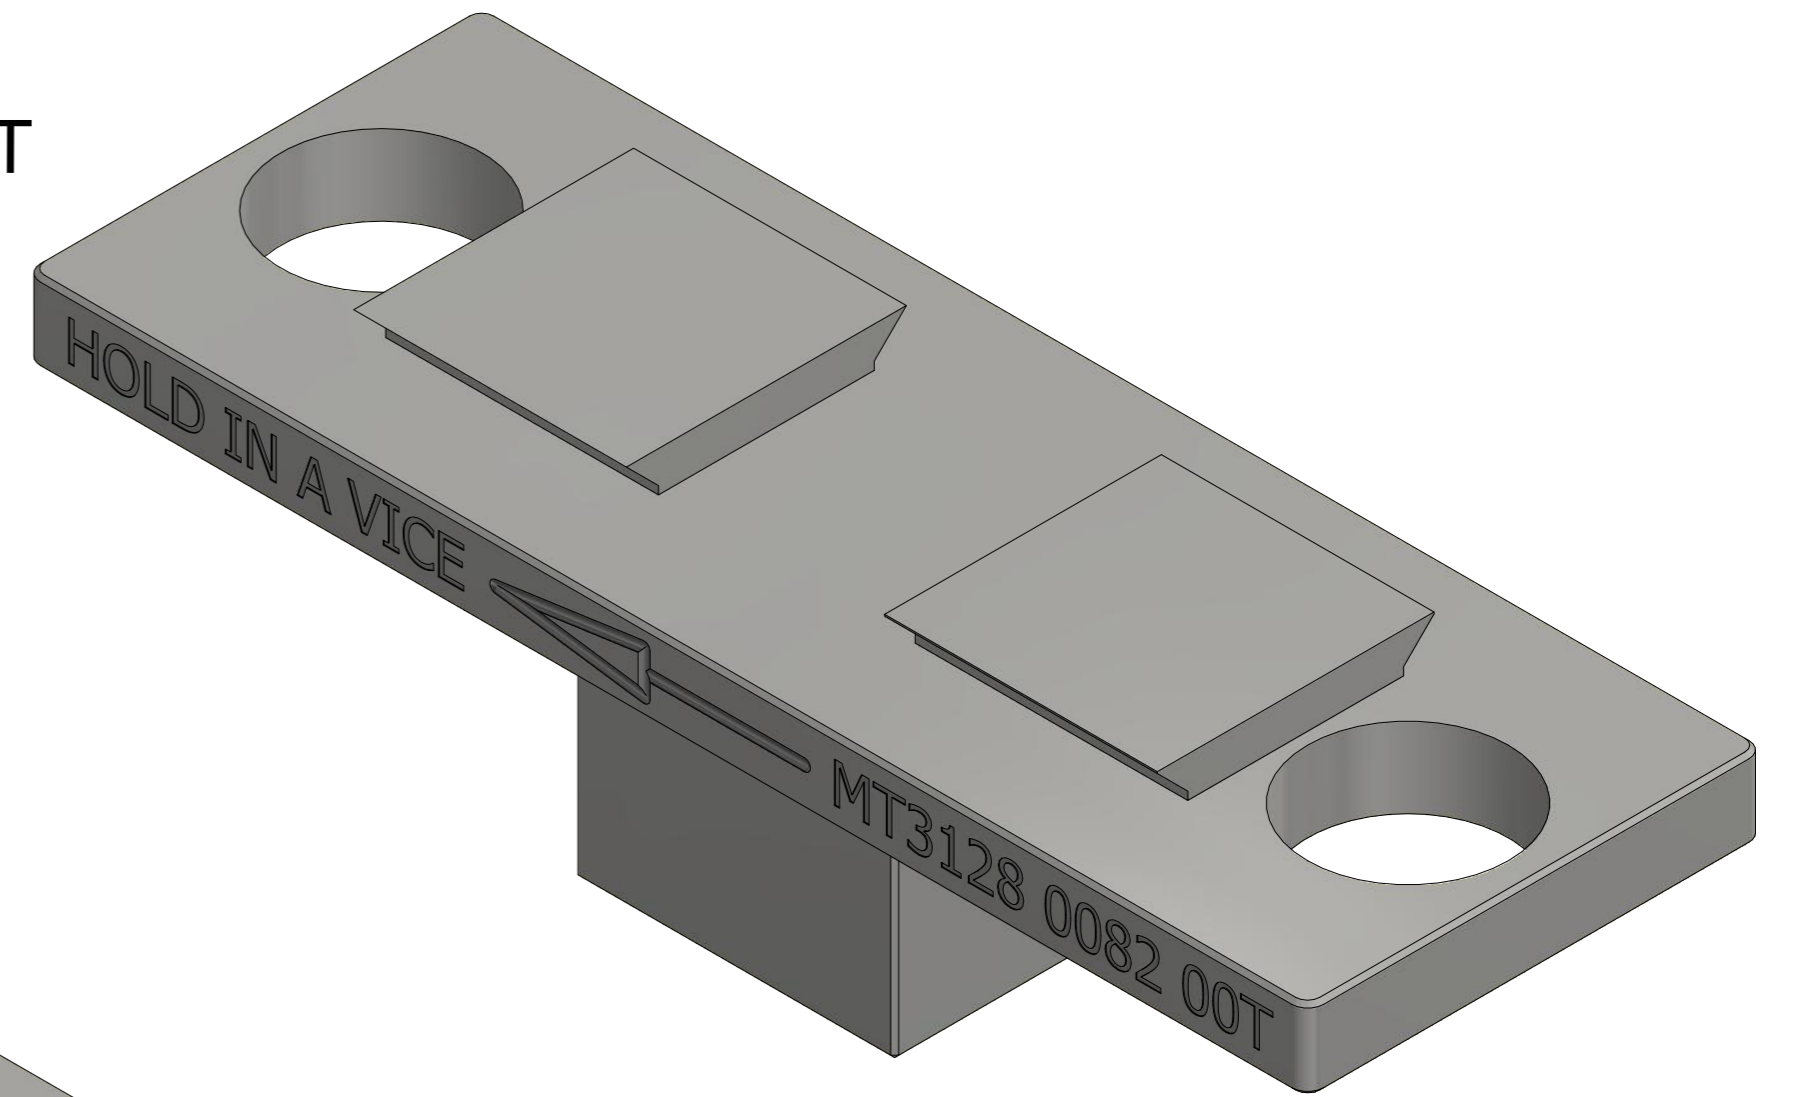

Simba L  
MT3128 0082 00T

Jumbo / Simba S  
MT3128 0785 00T

Sandvik  
MT263 375 08T

PART NUMBER	DESCRIPTION
MT3128 0082 00T	SLIDE CLEANING TOOL
PART NUMBER	DESCRIPTION
MT3128 0785 00T	SLIDE CLEANING TOOL
PART NUMBER	DESCRIPTION
MT263 375 08T	SLIDE CLEANING TOOL