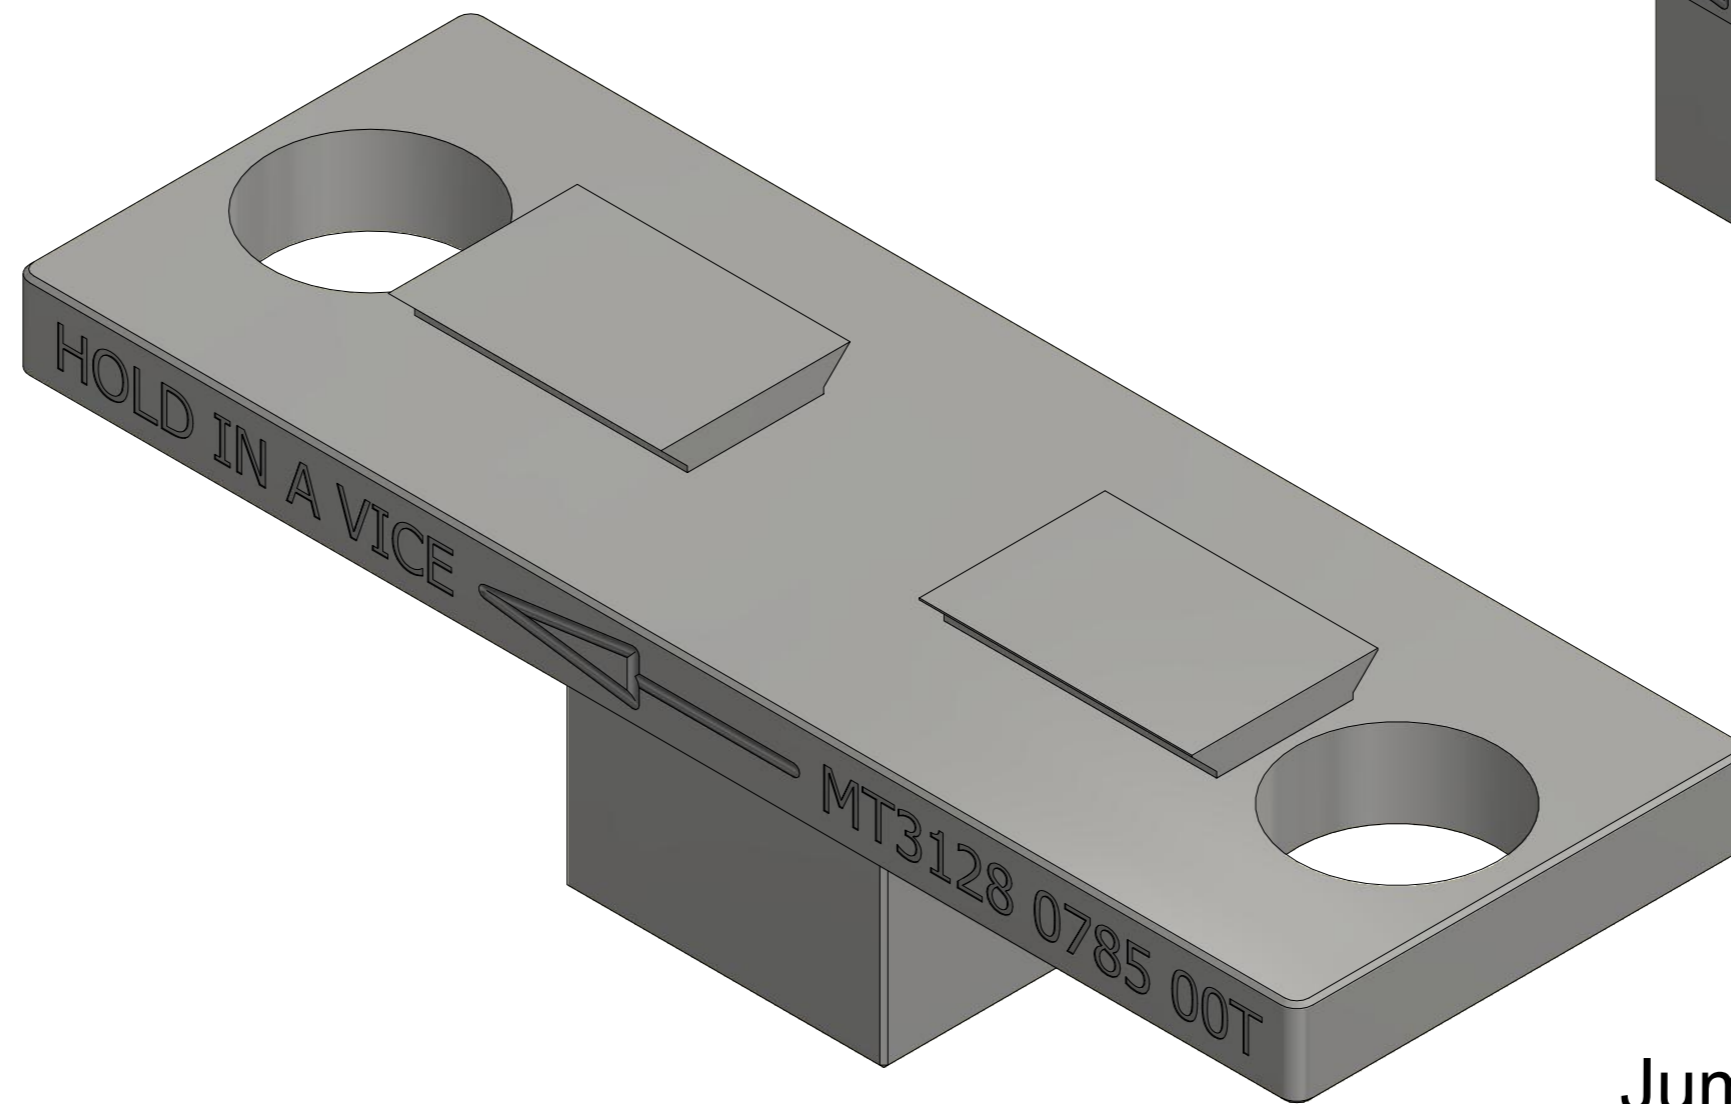

Simba L  
MT3128 0082 00T

Jumbo / Simba S  
MT3128 0785 00T

Sandvik  
MT263 375 08T

PART NUMBER	DESCRIPTION
MT3128 0082 00T	SLIDE CLEANING TOOL
PART NUMBER	DESCRIPTION
MT3128 0785 00T	SLIDE CLEANING TOOL
PART NUMBER	DESCRIPTION
MT263 375 08T	SLIDE CLEANING TOOL