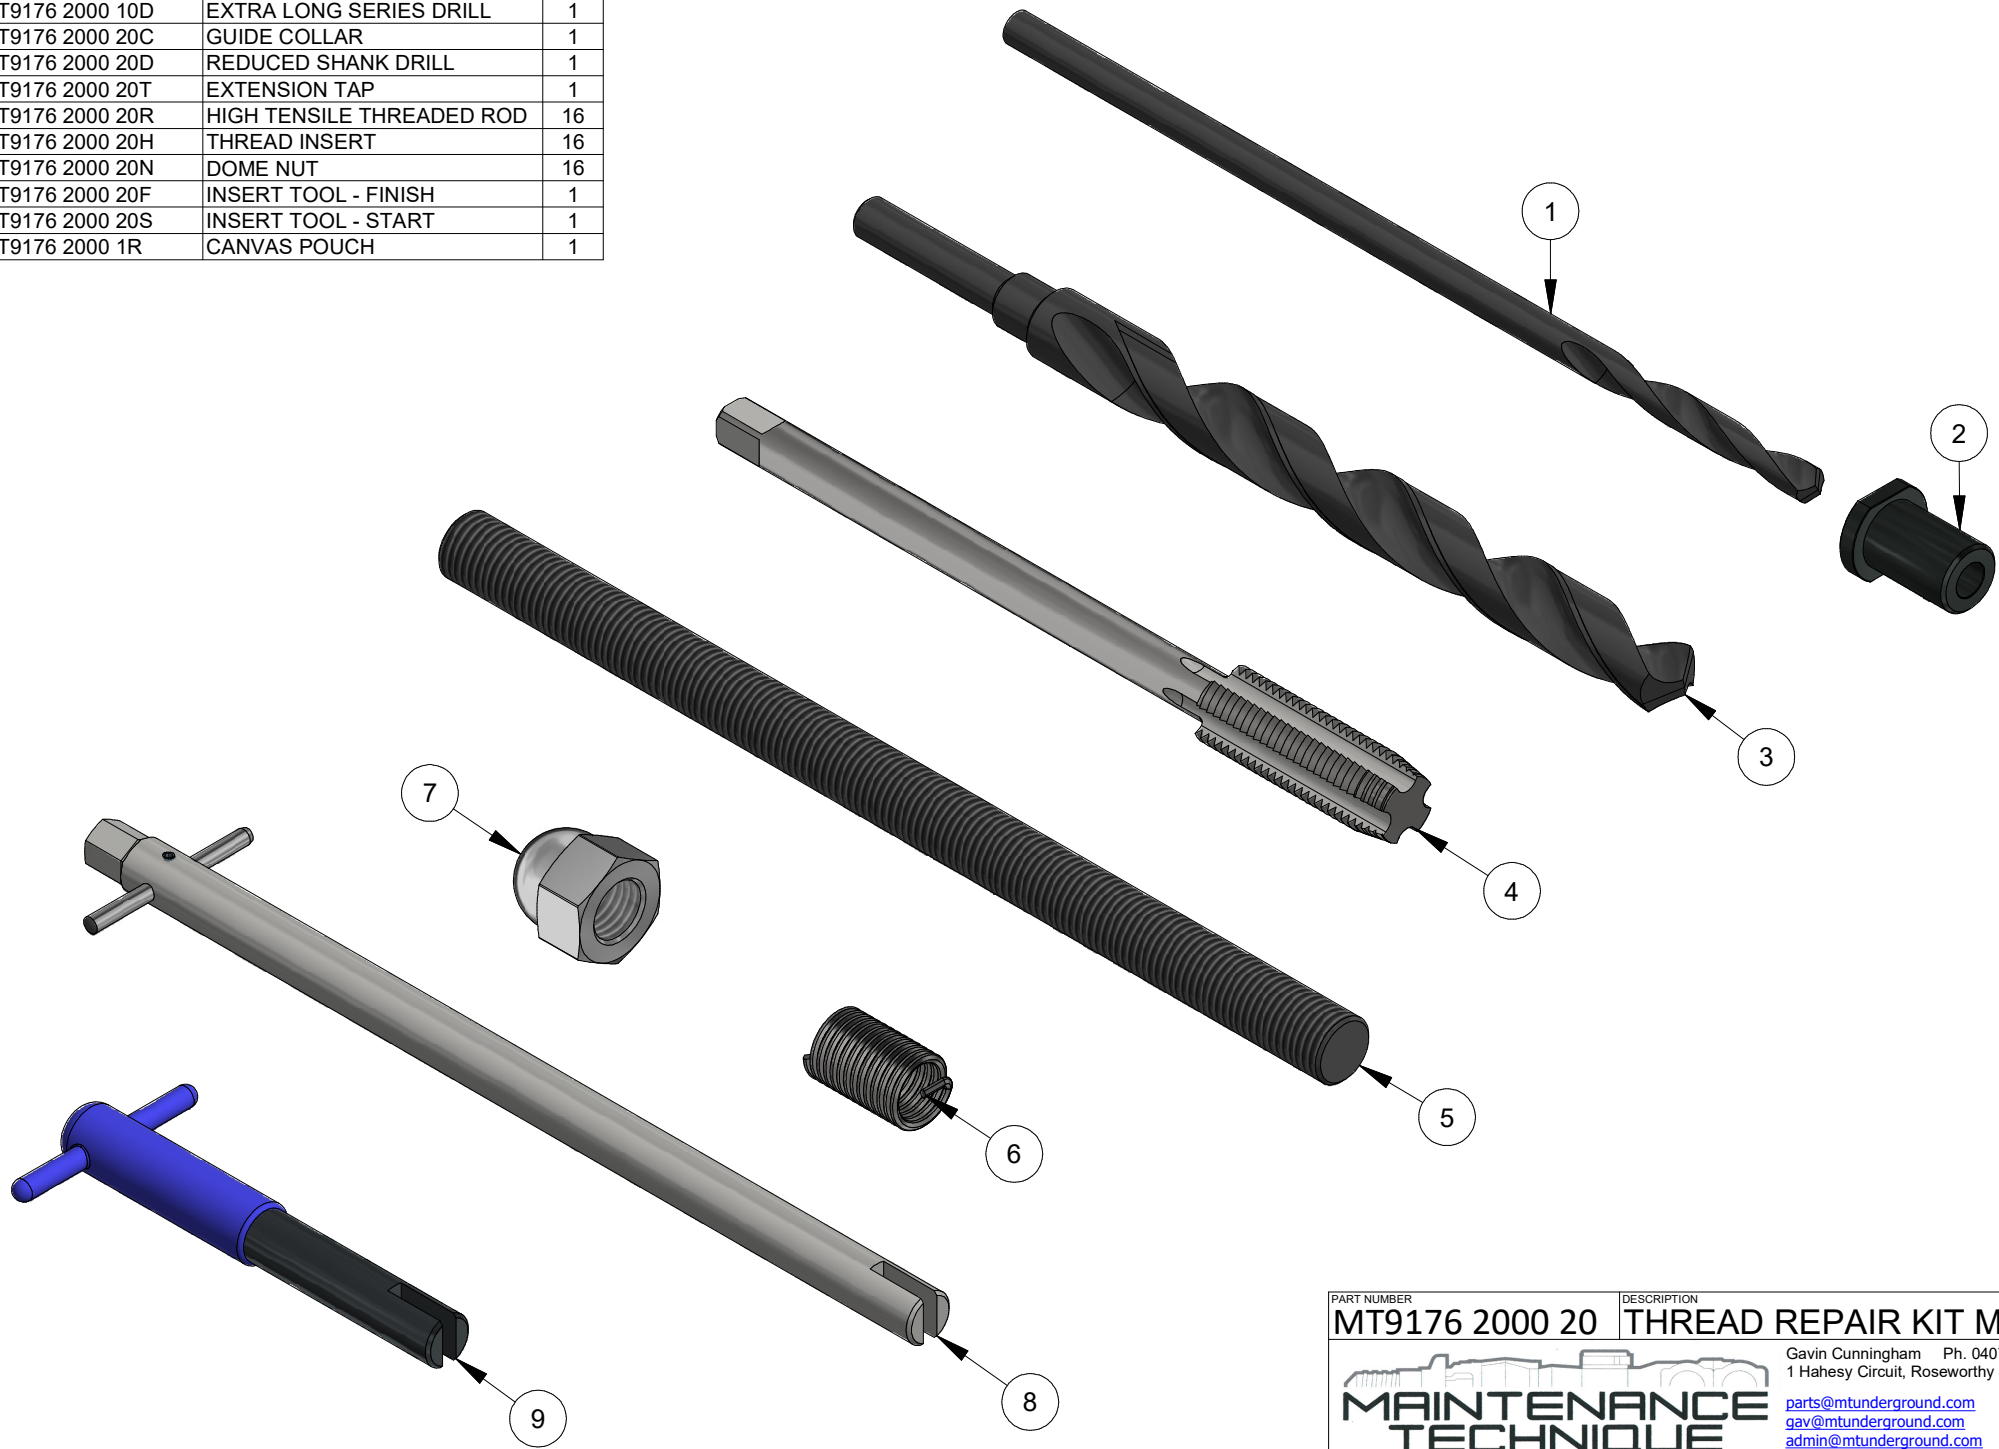

ITEM	PART NUMBER	DESCRIPTION	QTY
1	MT9176 2000 10D	EXTRA LONG SERIES DRILL	1
2	MT9176 2000 20C	GUIDE COLLAR	1
3	MT9176 2000 20D	REDUCED SHANK DRILL	1
4	MT9176 2000 20T	EXTENSION TAP	1
5	MT9176 2000 20R	HIGH TENSILE THREADED ROD	16
6	MT9176 2000 20H	THREAD INSERT	16
7	MT9176 2000 20N	DOME NUT	16
8	MT9176 2000 20F	INSERT TOOL - FINISH	1
9	MT9176 2000 20S	INSERT TOOL - START	1
10	MT9176 2000 1R	CANVAS POUCH	1

PART NUMBER	DESCRIPTION
MT9176 2000 20	THREAD REPAIR KIT M20
<p>Gavin Cunningham Ph. 0407 389 689 1 Hahesy Circuit, Roseworthy S.A. 5371</p> <p>gav@mtunderground.com admin@mtunderground.com www.mtunderground.com.au</p>	

MAINTENANCE TECHNIQUE
UNDERGROUND DRILL RELIABILITY