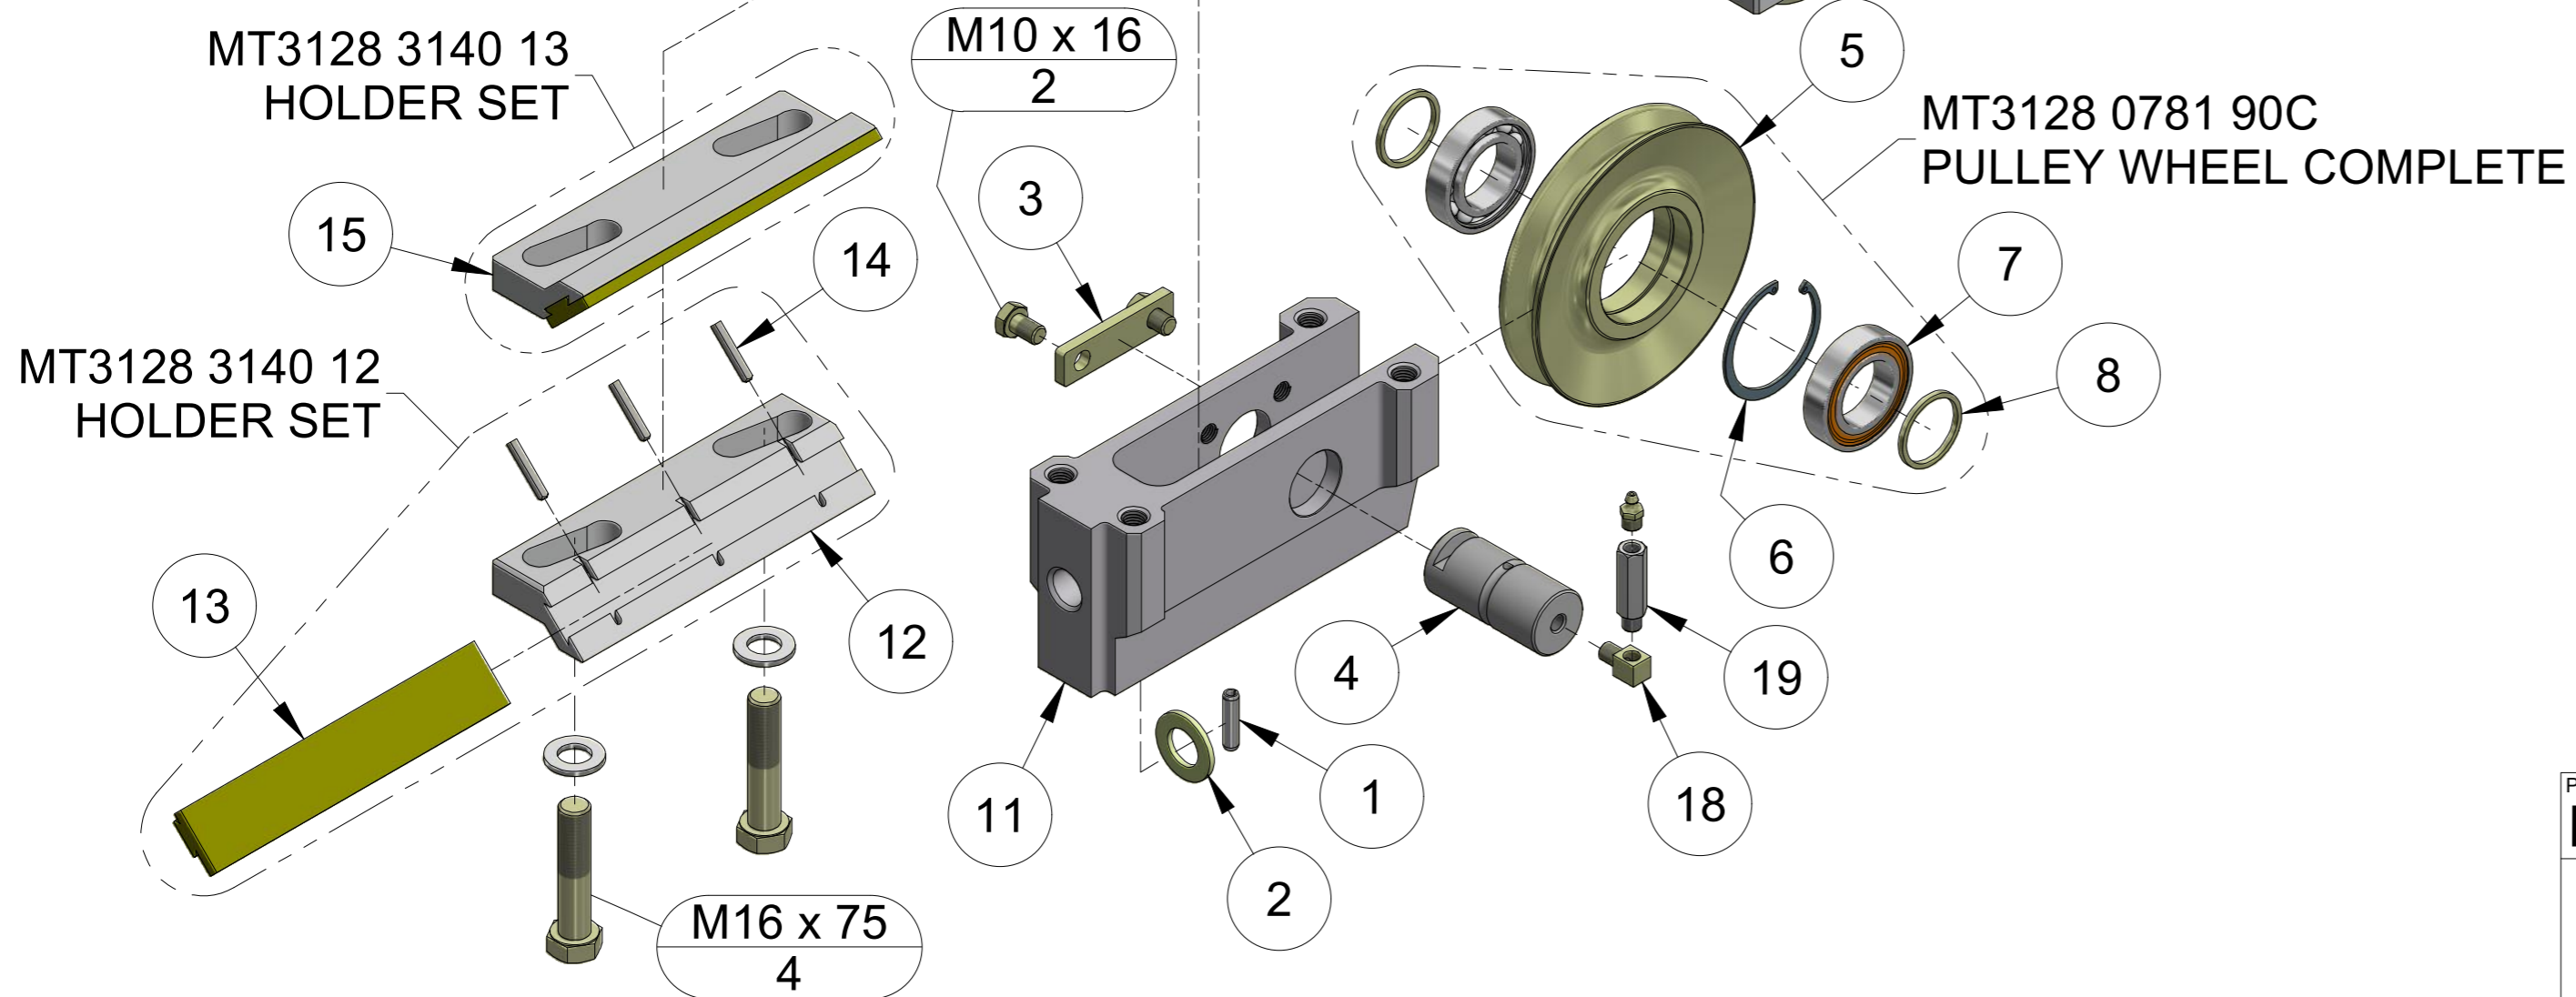

PART NUMBER MT3128 3073 04B	DESCRIPTION HOSE ATTACHMENT COMPLETE
---------------------------------------	--

Gavin Cunningham Ph. 0407 389 689
1 Haesy Circuit, Roseworthy S.A. 5371

parts@mtunderground.com
gav@mtunderground.com
admin@mtunderground.com
www.mtunderground.com.au

ITEM	PART NUMBER	DESCRIPTION	QTY	COMMENTS
1	MT0108 3359 00	SPRING PIN	1	
2	MT0301 2394 00	WASHER	1	
3	MT3128 0476 00	WASHER PLATE	1	
4	MT3128 0481 00	SHAFT	1	
5	MT3128 0781 90	PULLEY WHEEL	1	
6	MT0335 2152 00	CIRCLIP	1	
7	MT0502 1226 01	BALL BEARING	2	
8	MT3128 0482 00	SPACER	2	
9	MT3128 0782 58	CRADLE PLATE	1	
10	MT3128 0783 78	WIPER	1	
11	MT3128 0893 00	PROFILE	1	
12	MT3128 0785 48	SLIDE HOLDER RH	2	
13	MT3128 3039 30	NYLON SLIDE SOFT	4	Yellow
14	MT3128 0619 00	SLIDE KEY	12	
15	MT3128 0785 49	SLIDE HOLDER LH	2	
16	MT3128 3155 77C	DRILL SUPPORT COMPLETE	0	Not included
17	MT3128 0691 00	SPACER	0	Not included
18	MT3222 3104 40	ADAPTOR	1	
19	MT3222 3104 54	EXTENSION	1	
20	MT3128 3145 35	BOLT KIT	1	