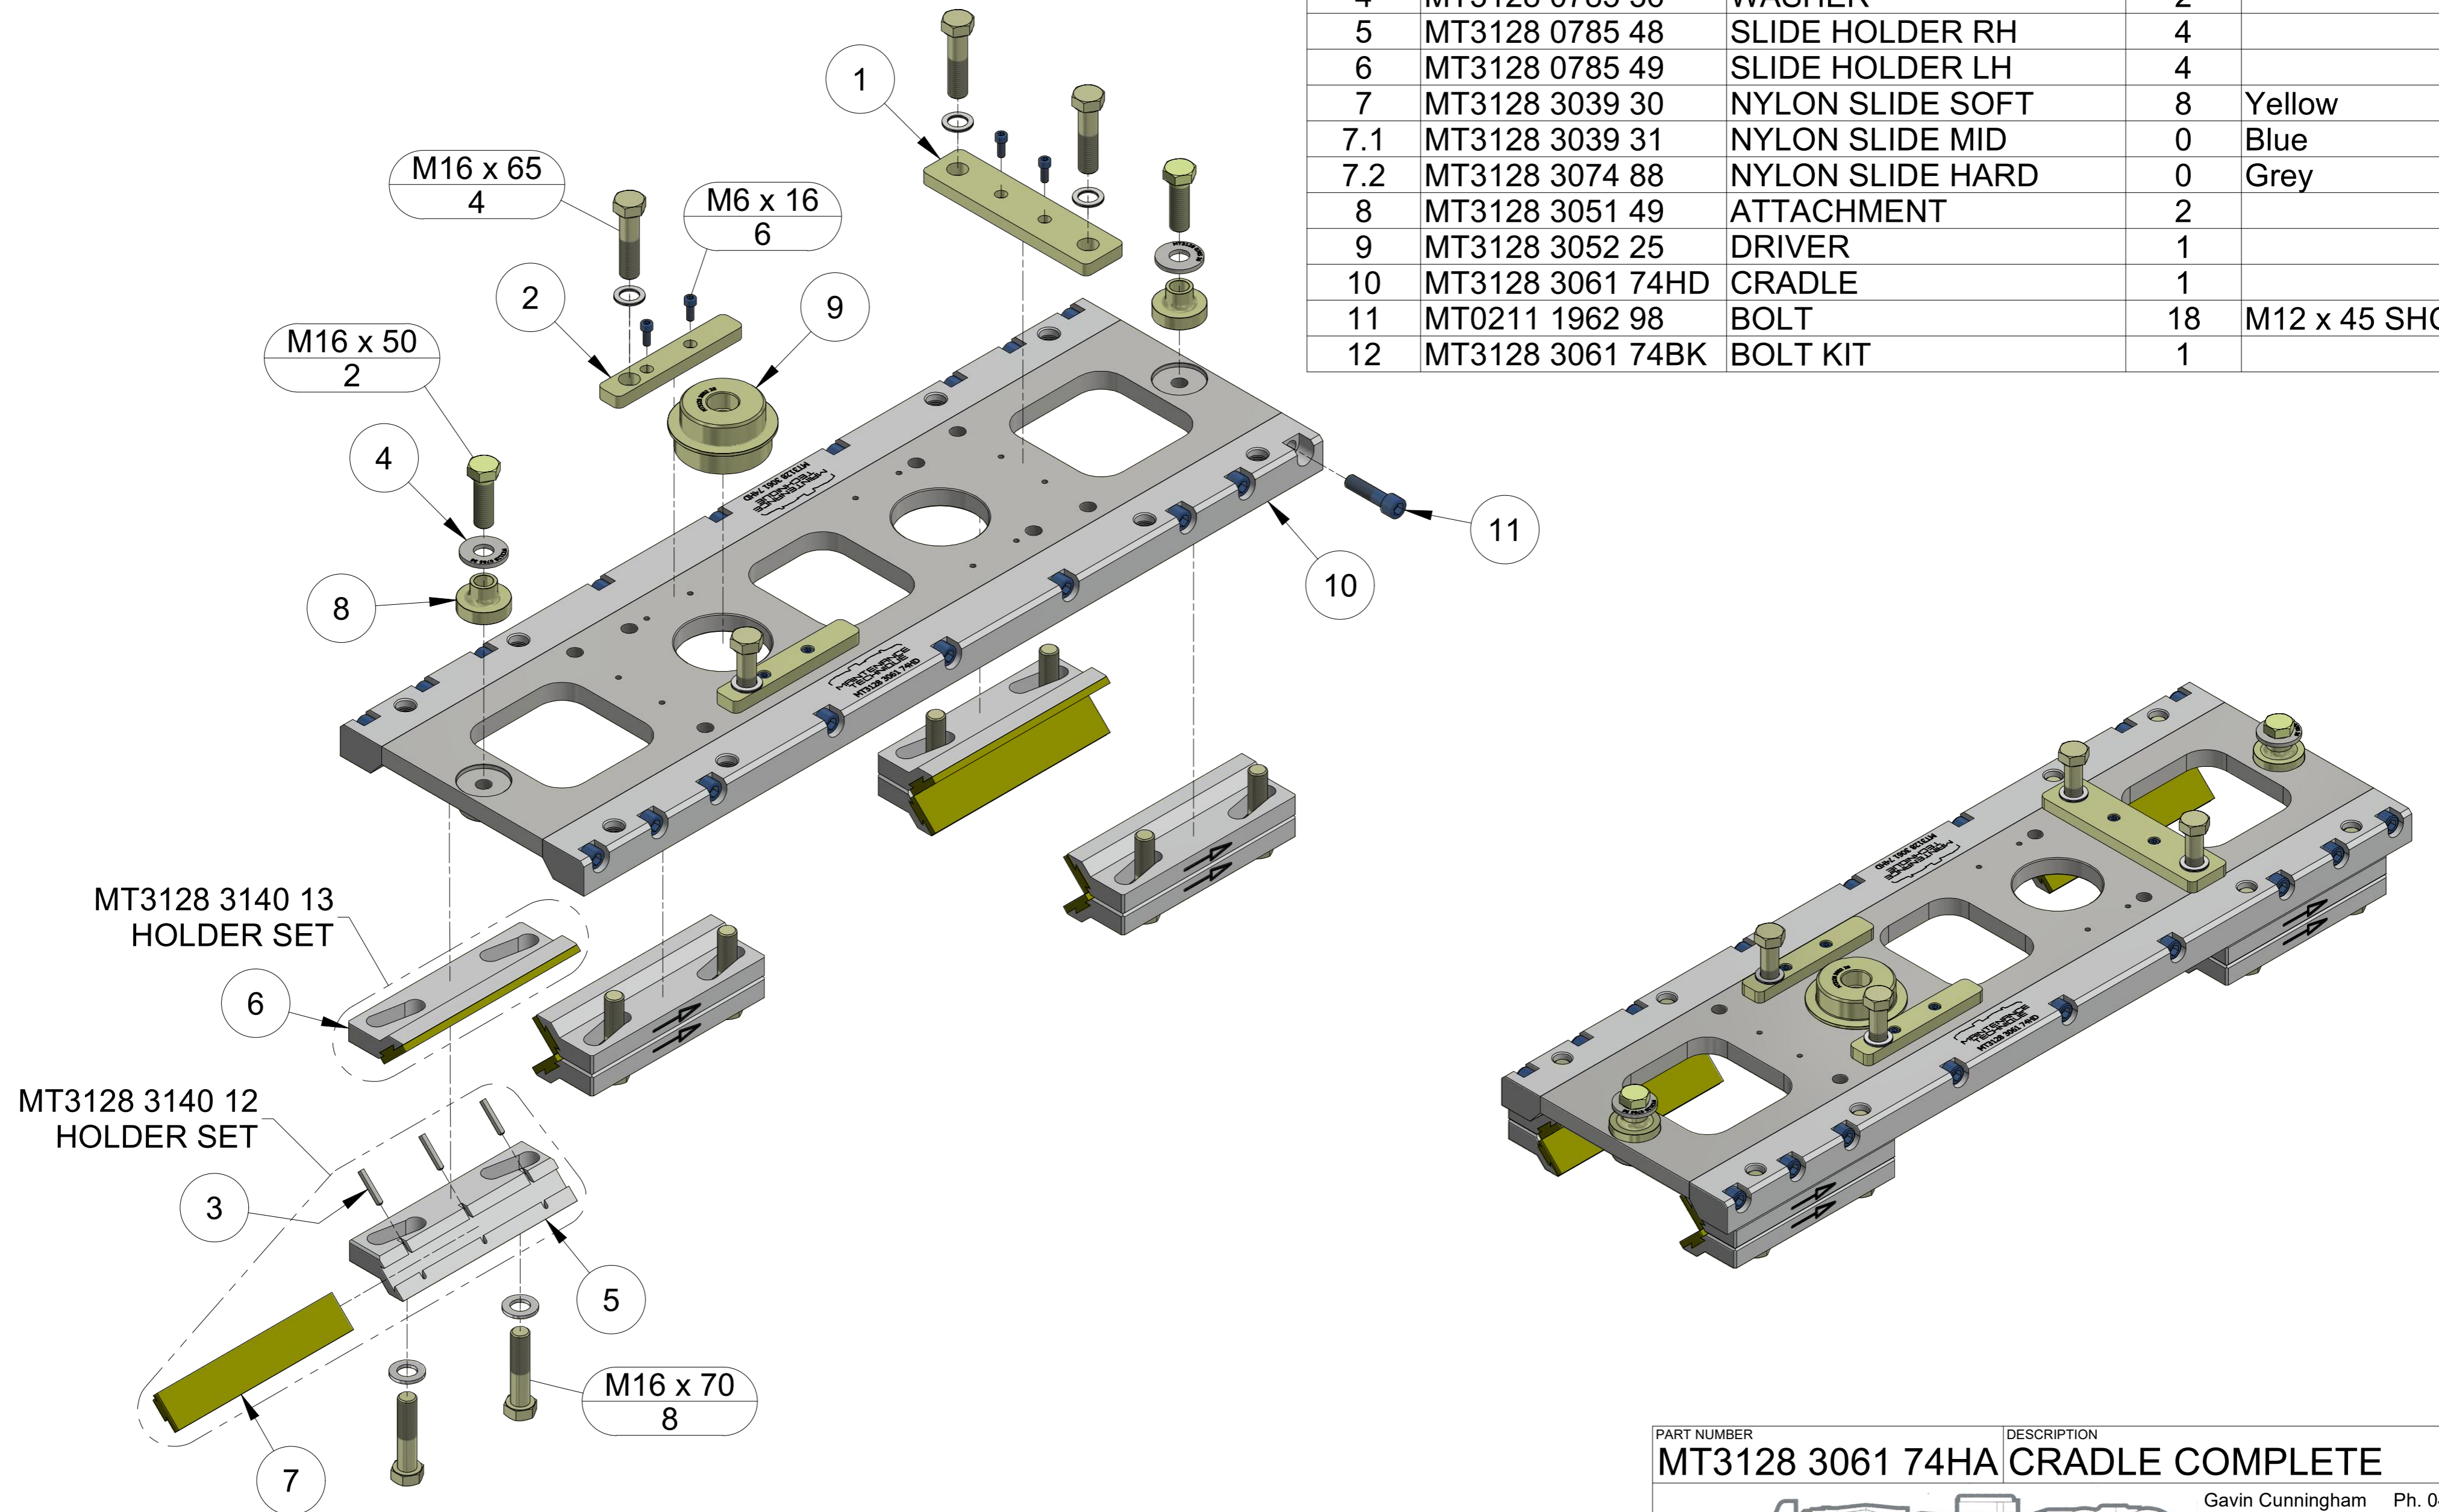

ITEM	PART NUMBER	DESCRIPTION	QTY	COMMENTS
1	MT3128 0609 00	SPACER	1	
2	MT3128 0610 00	SPACER	2	
3	MT3128 0619 00	SLIDE KEY	24	
4	MT3128 0785 36	WASHER	2	
5	MT3128 0785 48	SLIDE HOLDER RH	4	
6	MT3128 0785 49	SLIDE HOLDER LH	4	
7	MT3128 3039 30	NYLON SLIDE SOFT	8	Yellow
7.1	MT3128 3039 31	NYLON SLIDE MID	0	Blue
7.2	MT3128 3074 88	NYLON SLIDE HARD	0	Grey
8	MT3128 3051 49	ATTACHMENT	2	
9	MT3128 3052 25	DRIVER	1	
10	MT3128 3061 74HD	CRADLE	1	
11	MT0211 1962 98	BOLT	18	M12 x 45 SHCS
12	MT3128 3061 74BK	BOLT KIT	1	

PART NUMBER: MT3128 3061 74HA DESCRIPTION: CRADLE COMPLETE