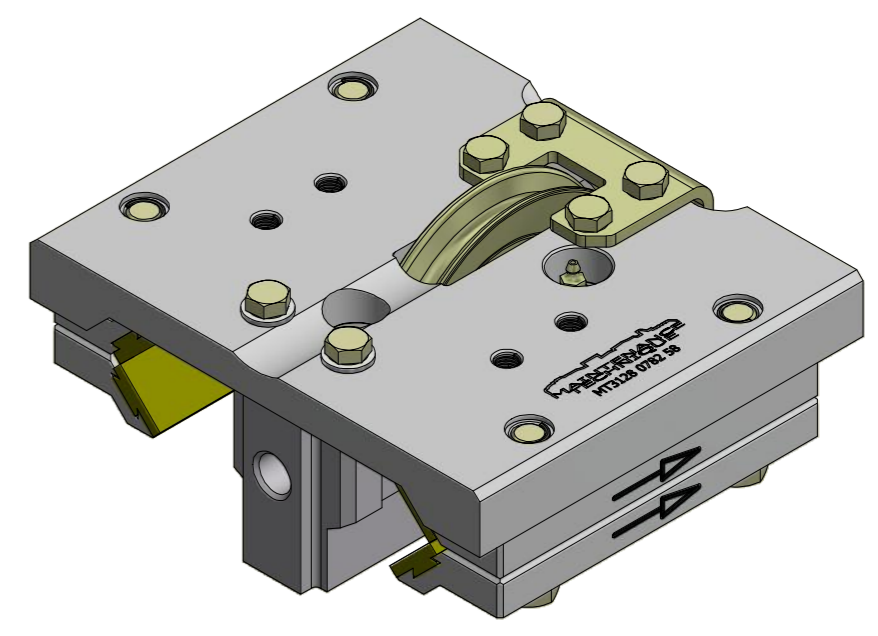

PART NUMBER MT3128 3073 04B	DESCRIPTION HOSE ATTACHMENT COMPLETE
---------------------------------------	--

Gavin Cunningham Ph. 0407 389 689
1 Haesy Circuit, Roseworthy S.A. 5371

parts@mtunderground.com
gav@mtunderground.com
admin@mtunderground.com
www.mtunderground.com.au

ITEM	PART NUMBER	DESCRIPTION	QTY	COMMENTS
1	MT0108 3359 00	SPRING PIN	1	
2	MT0301 2394 00	WASHER	1	
3	MT3128 0476 00	WASHER PLATE	1	
4	MT3128 0481 00	SHAFT	1	
5	MT3128 0781 90	PULLEY WHEEL	1	
6	MT0335 2152 00	CIRCLIP	1	
7	MT0502 1226 01	BALL BEARING	2	
8	MT3128 0482 00	SPACER	2	
9	MT3128 0782 58	CRADLE PLATE	1	
10	MT3128 0783 78	WIPER	1	
11	MT3128 0893 00	PROFILE	1	
12	MT3128 0785 48	SLIDE HOLDER RH	2	
13	MT3128 3039 30	NYLON SLIDE SOFT	4	Yellow
14	MT3128 0619 00	SLIDE KEY	12	
15	MT3128 0785 49	SLIDE HOLDER LH	2	
16	MT3128 3155 77C	DRILL SUPPORT COMPLETE	0	Not included
17	MT3128 0691 00	SPACER	0	Not included
18	MT3222 3104 40	ADAPTOR	1	
19	MT3222 3104 54	EXTENSION	1	
20	MT3128 3145 35	BOLT KIT	1	