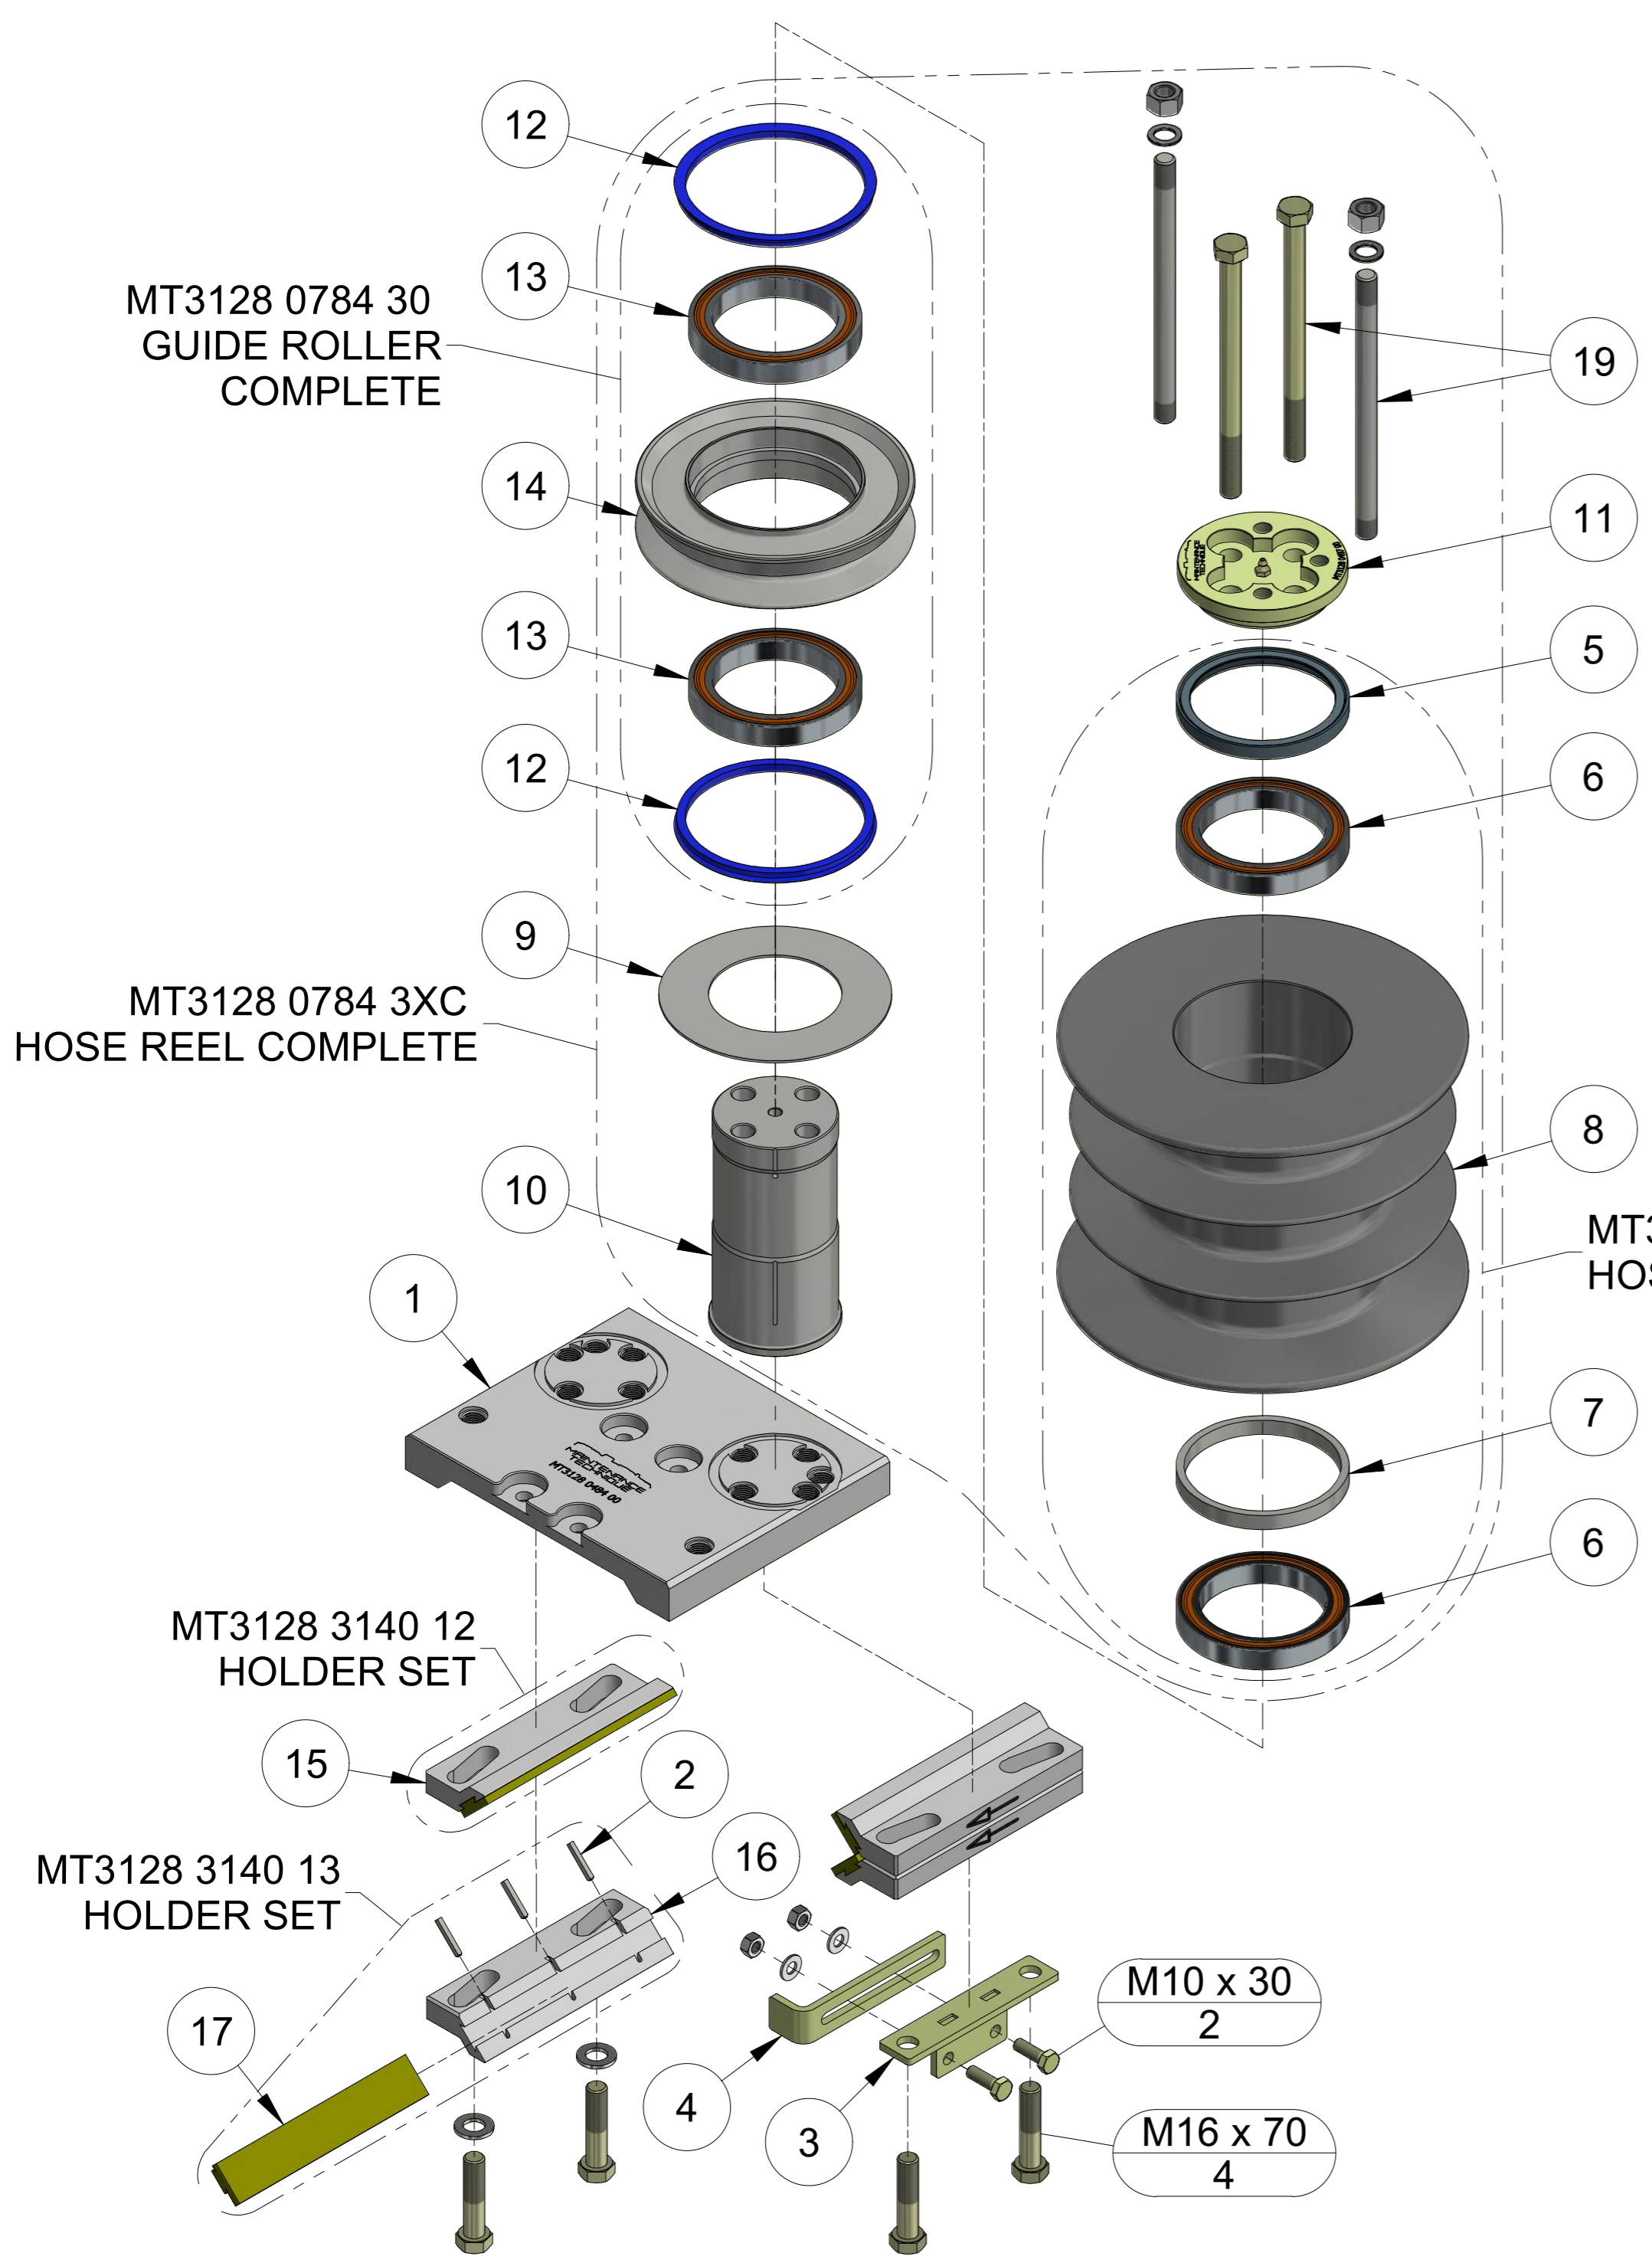

ITEM	PART NUMBER	DESCRIPTION	QTY	COMMENTS
1	MT0113 2231 00	PIN	1	Includes split pin
2	MT0147 1958 29	SET SCREW	1	
3	MT3125 0639 00	BUFFER - REAR	1	
4	MT3128 0476 00	WASHER PLATE	1	
5	MT3128 0786 26	END PIECE	1	
6	MT3128 2561 36	SPACER	3	
7	MT3128 2561 39	BACK HEAD	1	
8	MT3222 3097 49	ROPE LADDER	1	
9	MT3128 3147 85BK	BOLT KIT	1	

ITEM	PART NUMBER	DESCRIPTION	QTY	COMMENTS
1	MT0113 2231 00	PIN	1	Includes split pin
2	MT0147 1958 29	SET SCREW	1	
3	MT3125 0639 00	BUFFER - REAR	1	
4	MT3128 0476 2R	WASHER PLATE	1	
5	MT3128 0786 2R	END PIECE	1	
6	MT3128 2561 36	SPACER	2	
7	MT3128 2561 3L	BACK HEAD	1	LH
7.1	MT3128 2561 3R	BACK HEAD	0	RH
8	MT3128 2561 3S	SPACER	1	
9	MT3222 3097 49	ROPE LADDER	1	
10	MT3128 3147 85BK	BOLT KIT	1	

PART NUMBER	DESCRIPTION
MT3128 3147 8RA	END PIECE SET - REMOVABLE LADDER - RH
PART NUMBER	DESCRIPTION
MT3128 3147 8LA	END PIECE SET - REMOVABLE LADDER - LH

Gavin Cunningham Ph. 0407 389 689
 1 Haesy Circuit, Roseworthy S.A. 5371
parts@mtunderground.com
gav@mtunderground.com
admin@mtunderground.com
www.mtunderground.com.au

MAINTENANCE TECHNIQUE
 UNDERGROUND DRILL RELIABILITY

PAGE 3

ITEM	PART NUMBER	DESCRIPTION	QTY	COMMENTS
1	MT3128 0484 00	CRADLE PLATE REAR - 2000	1	
2	MT3128 0619 00	SLIDE KEY - JUMBO	12	
3	MT3128 0710 00	BRACKET	1	Inc. nuts & bolts
4	MT3128 0711 00	ANGLE	1	
5	MT0666 6718 00	RADIAL LIP SEAL	1	
6	MT3128 0475 10B	HOSE REEL BEARING	2	
7	MT3128 0475 3S	SPACER	1	
8	MT3128 0475 3X	HOSE REEL - JUMBO EXTENDED	1	
9	MT3128 0485 00	DISC	1	
10	MT3128 0486 00	SHAFT	1	
11	MT3128 0497 00	CAP	1	
12	MT0666 8007 04	SEAL	2	
13	MT3128 0475 10B	HOSE REEL BEARING	2	
14	MT3128 0784 30R	GUIDE ROLLER	1	
15	MT3128 0785 48	SLIDE HOLDER RH	2	
16	MT3128 0785 49	SLIDE HOLDER LH	2	
17	MT3128 3039 30	NYLON SLIDE SOFT	4	Yellow
18	MT3128 0784 3XP	HOSE REEL PROTECTION	0	Not included
19	MT3128 3141 05BK	BOLT KIT	1	
20	MT3128 0484 00BK	BOLT KIT	1	