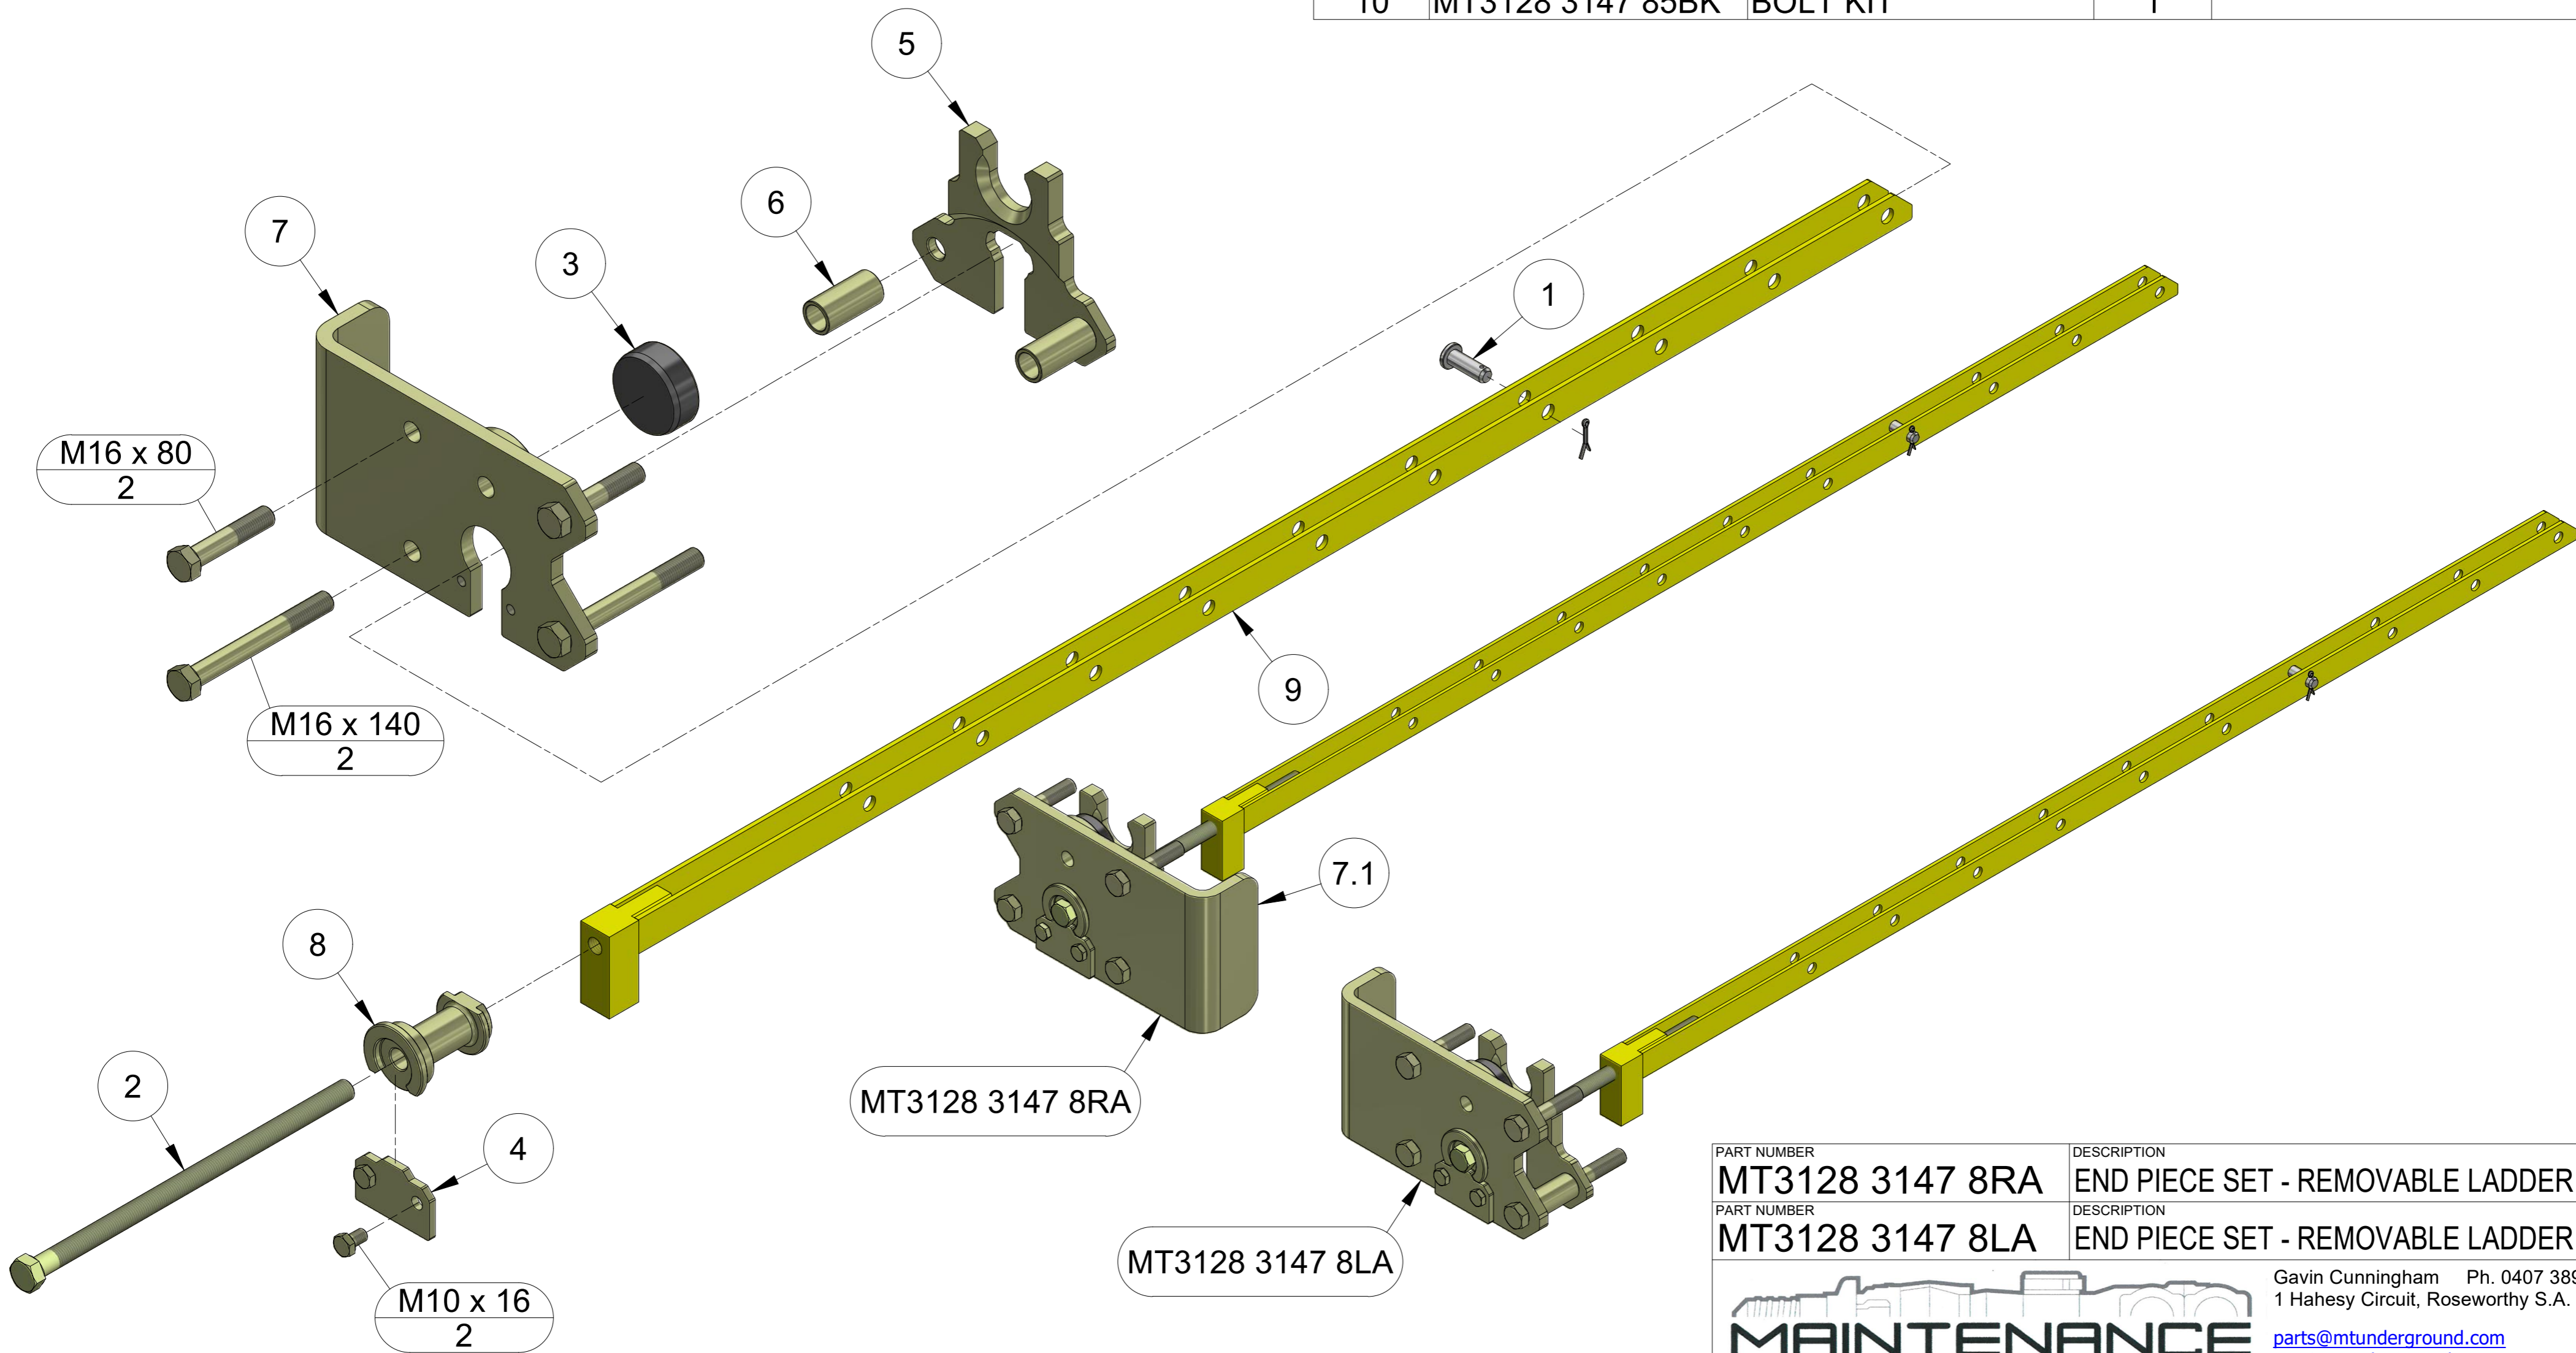

PART NUMBER	DESCRIPTION
MT3128 2000 01	FEED 2000 SERIES
PART NUMBER	DESCRIPTION
MT3128 2000 02	SPLIT FEED 2000 SERIES

Gavin Cunningham Ph. 0407 389 689
 1 Haesy Circuit, Roseworthy S.A. 5371

parts@mtunderground.com
gav@mtunderground.com
admin@mtunderground.com
www.mtunderground.com.au

ITEM	PART NUMBER	DESCRIPTION	QTY	COMMENTS
1	MT0113 2231 00	PIN	1	Includes split pin
2	MT0147 1958 29	SET SCREW	1	
3	MT3125 0639 00	BUFFER - REAR	1	
4	MT3128 0476 00	WASHER PLATE	1	
5	MT3128 0786 26	END PIECE	1	
6	MT3128 2561 36	SPACER	3	
7	MT3128 2561 39	BACK HEAD	1	
8	MT3222 3097 49	ROPE LADDER	1	
9	MT3128 3147 85BK	BOLT KIT	1	

ITEM	PART NUMBER	DESCRIPTION	QTY	COMMENTS
1	MT0113 2231 00	PIN	1	Includes split pin
2	MT0147 1958 29	SET SCREW	1	
3	MT3125 0639 00	BUFFER - REAR	1	
4	MT3128 0476 2R	WASHER PLATE	1	
5	MT3128 0786 2R	END PIECE	1	
6	MT3128 2561 36	SPACER	2	
7	MT3128 2561 3L	BACK HEAD	1	LH
7.1	MT3128 2561 3R	BACK HEAD	0	RH
8	MT3128 2561 3S	SPACER	1	
9	MT3222 3097 49	ROPE LADDER	1	
10	MT3128 3147 85BK	BOLT KIT	1	

PART NUMBER	DESCRIPTION
MT3128 3147 8RA	END PIECE SET - REMOVABLE LADDER - RH
PART NUMBER	DESCRIPTION
MT3128 3147 8LA	END PIECE SET - REMOVABLE LADDER - LH

Gavin Cunningham Ph. 0407 389 689
 1 Haesy Circuit, Roseworthy S.A. 5371
parts@mtunderground.com
gav@mtunderground.com
admin@mtunderground.com
www.mtunderground.com.au