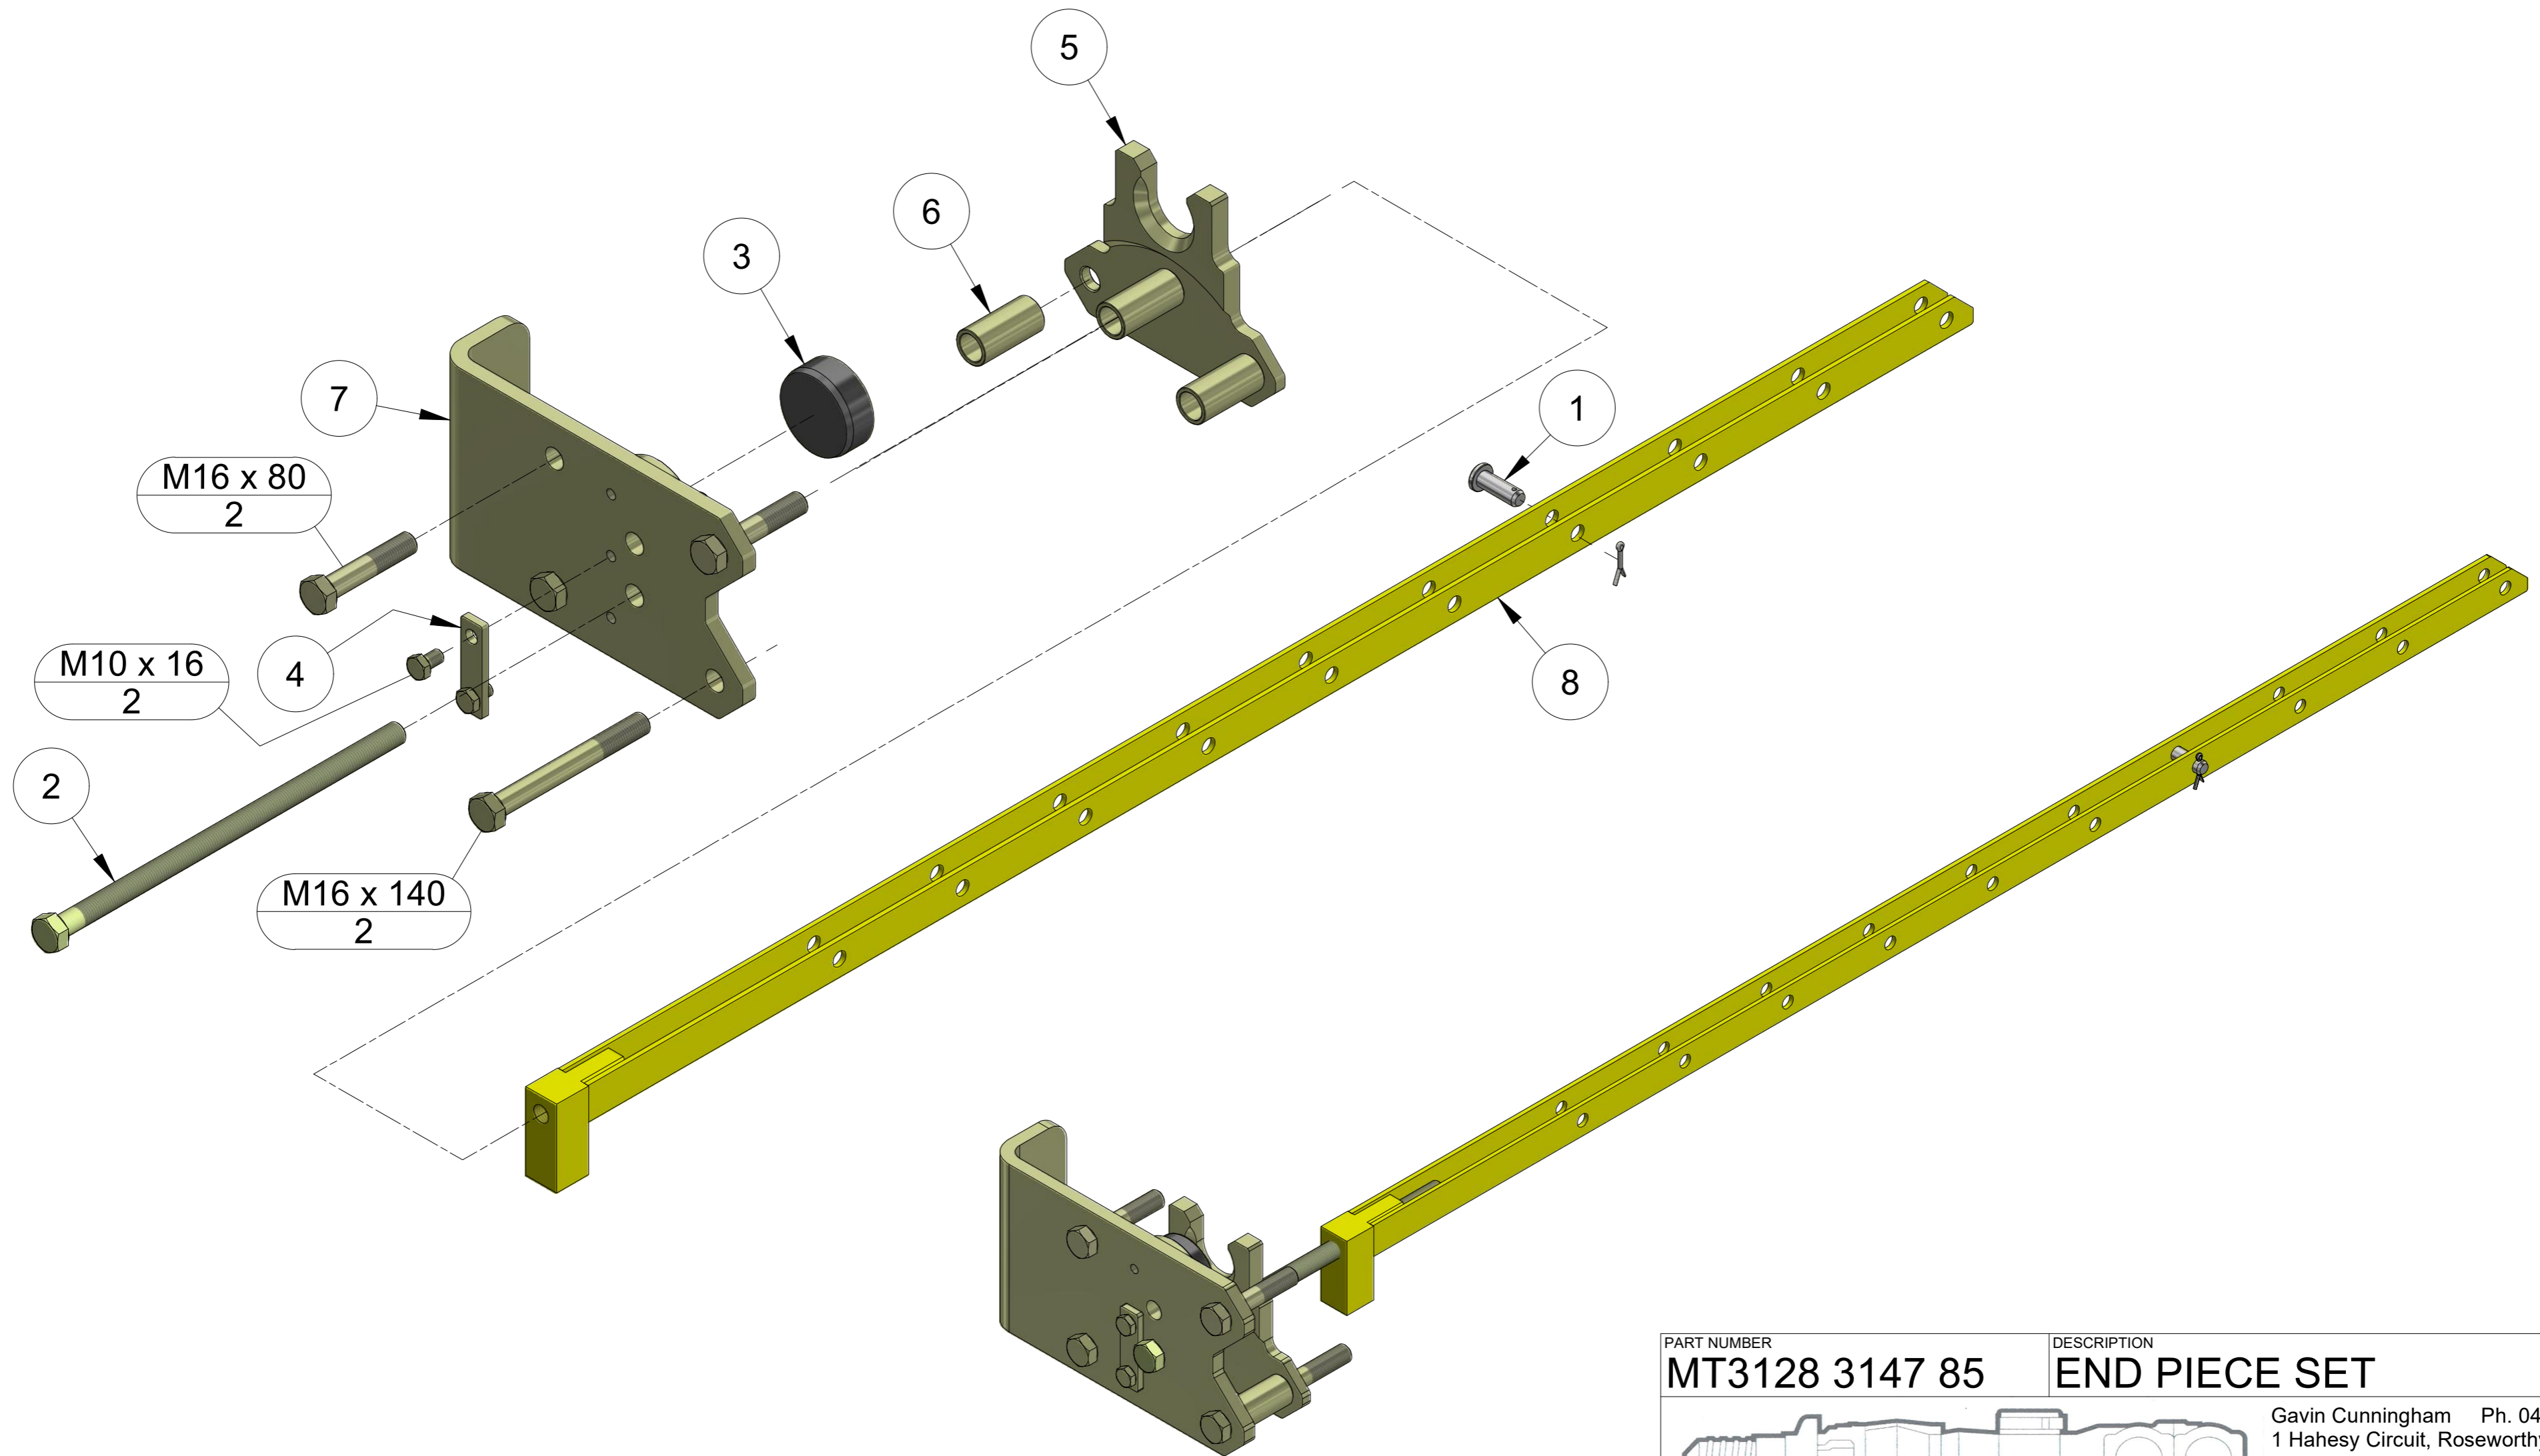

PART NUMBER	DESCRIPTION
MT3128 2000 01	FEED 2000 SERIES
PART NUMBER	DESCRIPTION
MT3128 2000 02	SPLIT FEED 2000 SERIES

Gavin Cunningham Ph. 0407 389 689
 1 Haesy Circuit, Roseworthy S.A. 5371

parts@mtunderground.com
gav@mtunderground.com
admin@mtunderground.com
www.mtunderground.com.au

ITEM	PART NUMBER	DESCRIPTION	QTY	COMMENTS
1	MT0113 2231 00	PIN	1	Includes split pin
2	MT0147 1958 29	SET SCREW	1	
3	MT3125 0639 00	BUFFER - REAR	1	
4	MT3128 0476 00	WASHER PLATE	1	
5	MT3128 0786 26	END PIECE	1	
6	MT3128 2561 36	SPACER	3	
7	MT3128 2561 39	BACK HEAD	1	
8	MT3222 3097 49	ROPE LADDER	1	
9	MT3128 3147 85BK	BOLT KIT	1	

ITEM	PART NUMBER	DESCRIPTION	QTY	COMMENTS
1	MT0113 2231 00	PIN	1	Includes split pin
2	MT0147 1958 29	SET SCREW	1	
3	MT3125 0639 00	BUFFER - REAR	1	
4	MT3128 0476 2R	WASHER PLATE	1	
5	MT3128 0786 2R	END PIECE	1	
6	MT3128 2561 36	SPACER	2	
7	MT3128 2561 3L	BACK HEAD	1	LH
7.1	MT3128 2561 3R	BACK HEAD	0	RH
8	MT3128 2561 3S	SPACER	1	
9	MT3222 3097 49	ROPE LADDER	1	
10	MT3128 3147 85BK	BOLT KIT	1	

PART NUMBER	DESCRIPTION
MT3128 3147 8RA	END PIECE SET - REMOVABLE LADDER - RH
PART NUMBER	DESCRIPTION
MT3128 3147 8LA	END PIECE SET - REMOVABLE LADDER - LH

Gavin Cunningham Ph. 0407 389 689
 1 Haesy Circuit, Roseworthy S.A. 5371
parts@mtunderground.com
gav@mtunderground.com
admin@mtunderground.com
www.mtunderground.com.au