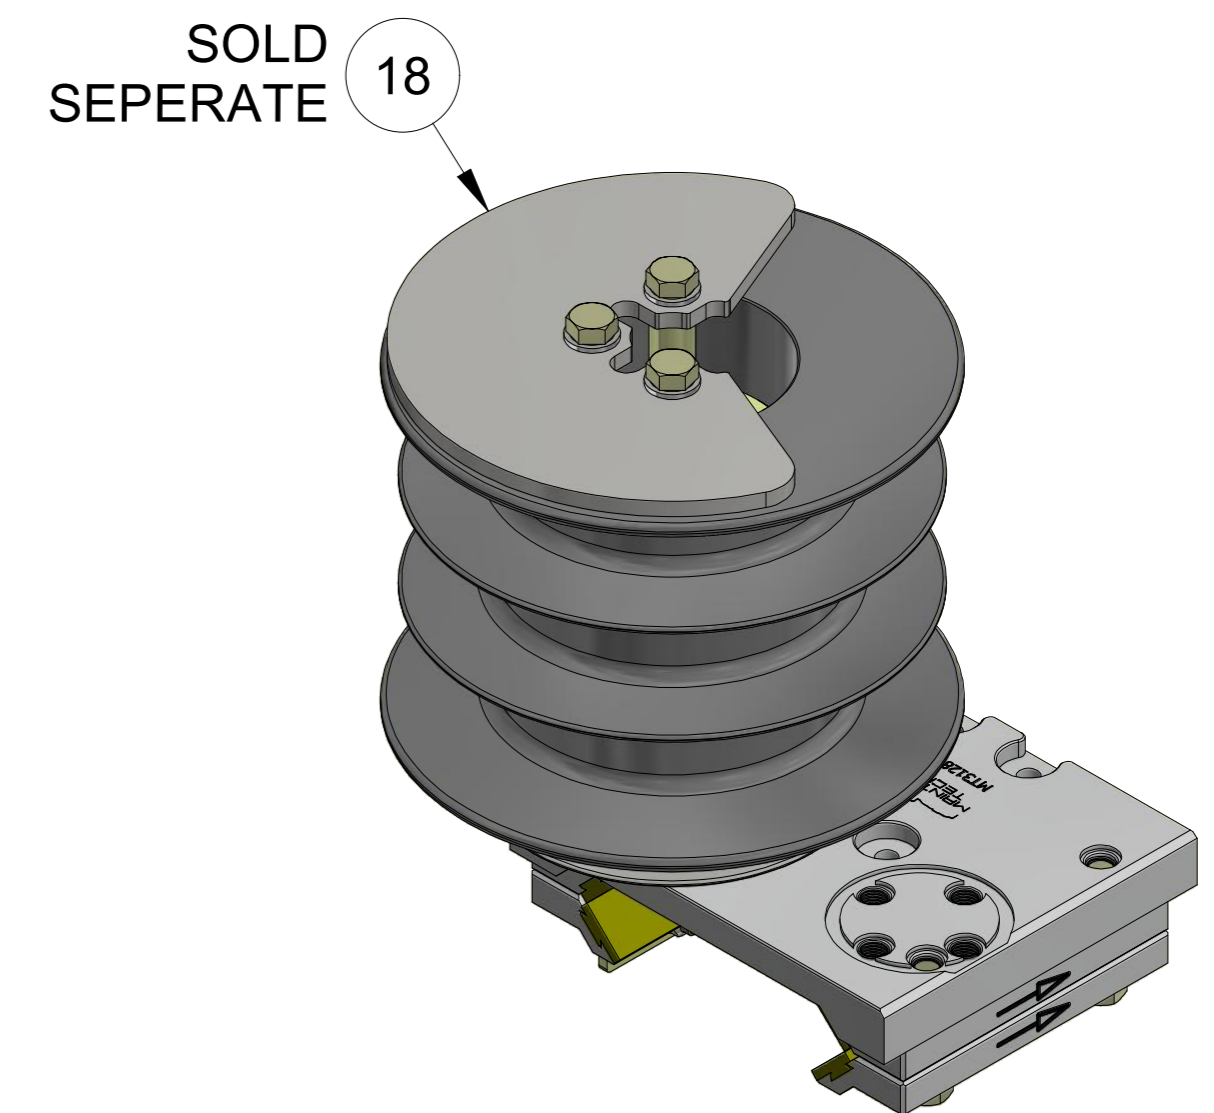

ITEM	PART NUMBER	DESCRIPTION	QTY	COMMENTS
1	MT3128 0484 00	CRADLE PLATE REAR - 2000	1	
2	MT3128 0619 00	SLIDE KEY - JUMBO	12	
3	MT3128 0710 00	BRACKET	1	Inc. nuts & bolts
4	MT3128 0711 00	ANGLE	1	
5	MT0666 6718 00	RADIAL LIP SEAL	1	
6	MT3128 0475 10B	HOSE REEL BEARING	2	
7	MT3128 0475 3S	SPACER	1	
8	MT3128 0475 3X	HOSE REEL - JUMBO EXTENDED	1	
9	MT3128 0485 00	DISC	1	
10	MT3128 0486 00	SHAFT	1	
11	MT3128 0497 00	CAP	1	
12	MT0666 8007 04	SEAL	2	
13	MT3128 0475 10B	HOSE REEL BEARING	2	
14	MT3128 0784 30R	GUIDE ROLLER	1	
15	MT3128 0785 48	SLIDE HOLDER RH	2	
16	MT3128 0785 49	SLIDE HOLDER LH	2	
17	MT3128 3039 30	NYLON SLIDE SOFT	4	Yellow
18	MT3128 0784 3XP	HOSE REEL PROTECTION	0	Not included
19	MT3128 3141 05BK	BOLT KIT	1	
20	MT3128 0484 00BK	BOLT KIT	1	

PART NUMBER	DESCRIPTION
MT3128 3145 383C	CRADLE SET - REAR

Gavin Cunningham Ph. 0407 389 689
1 Haesy Circuit, Roseworthy S.A. 5371
gav@mtunderground.com
admin@mtunderground.com
www.mtunderground.com.au

MAINTENANCE TECHNIQUE
UNDERGROUND DRILL RELIABILITY

PAGE 4