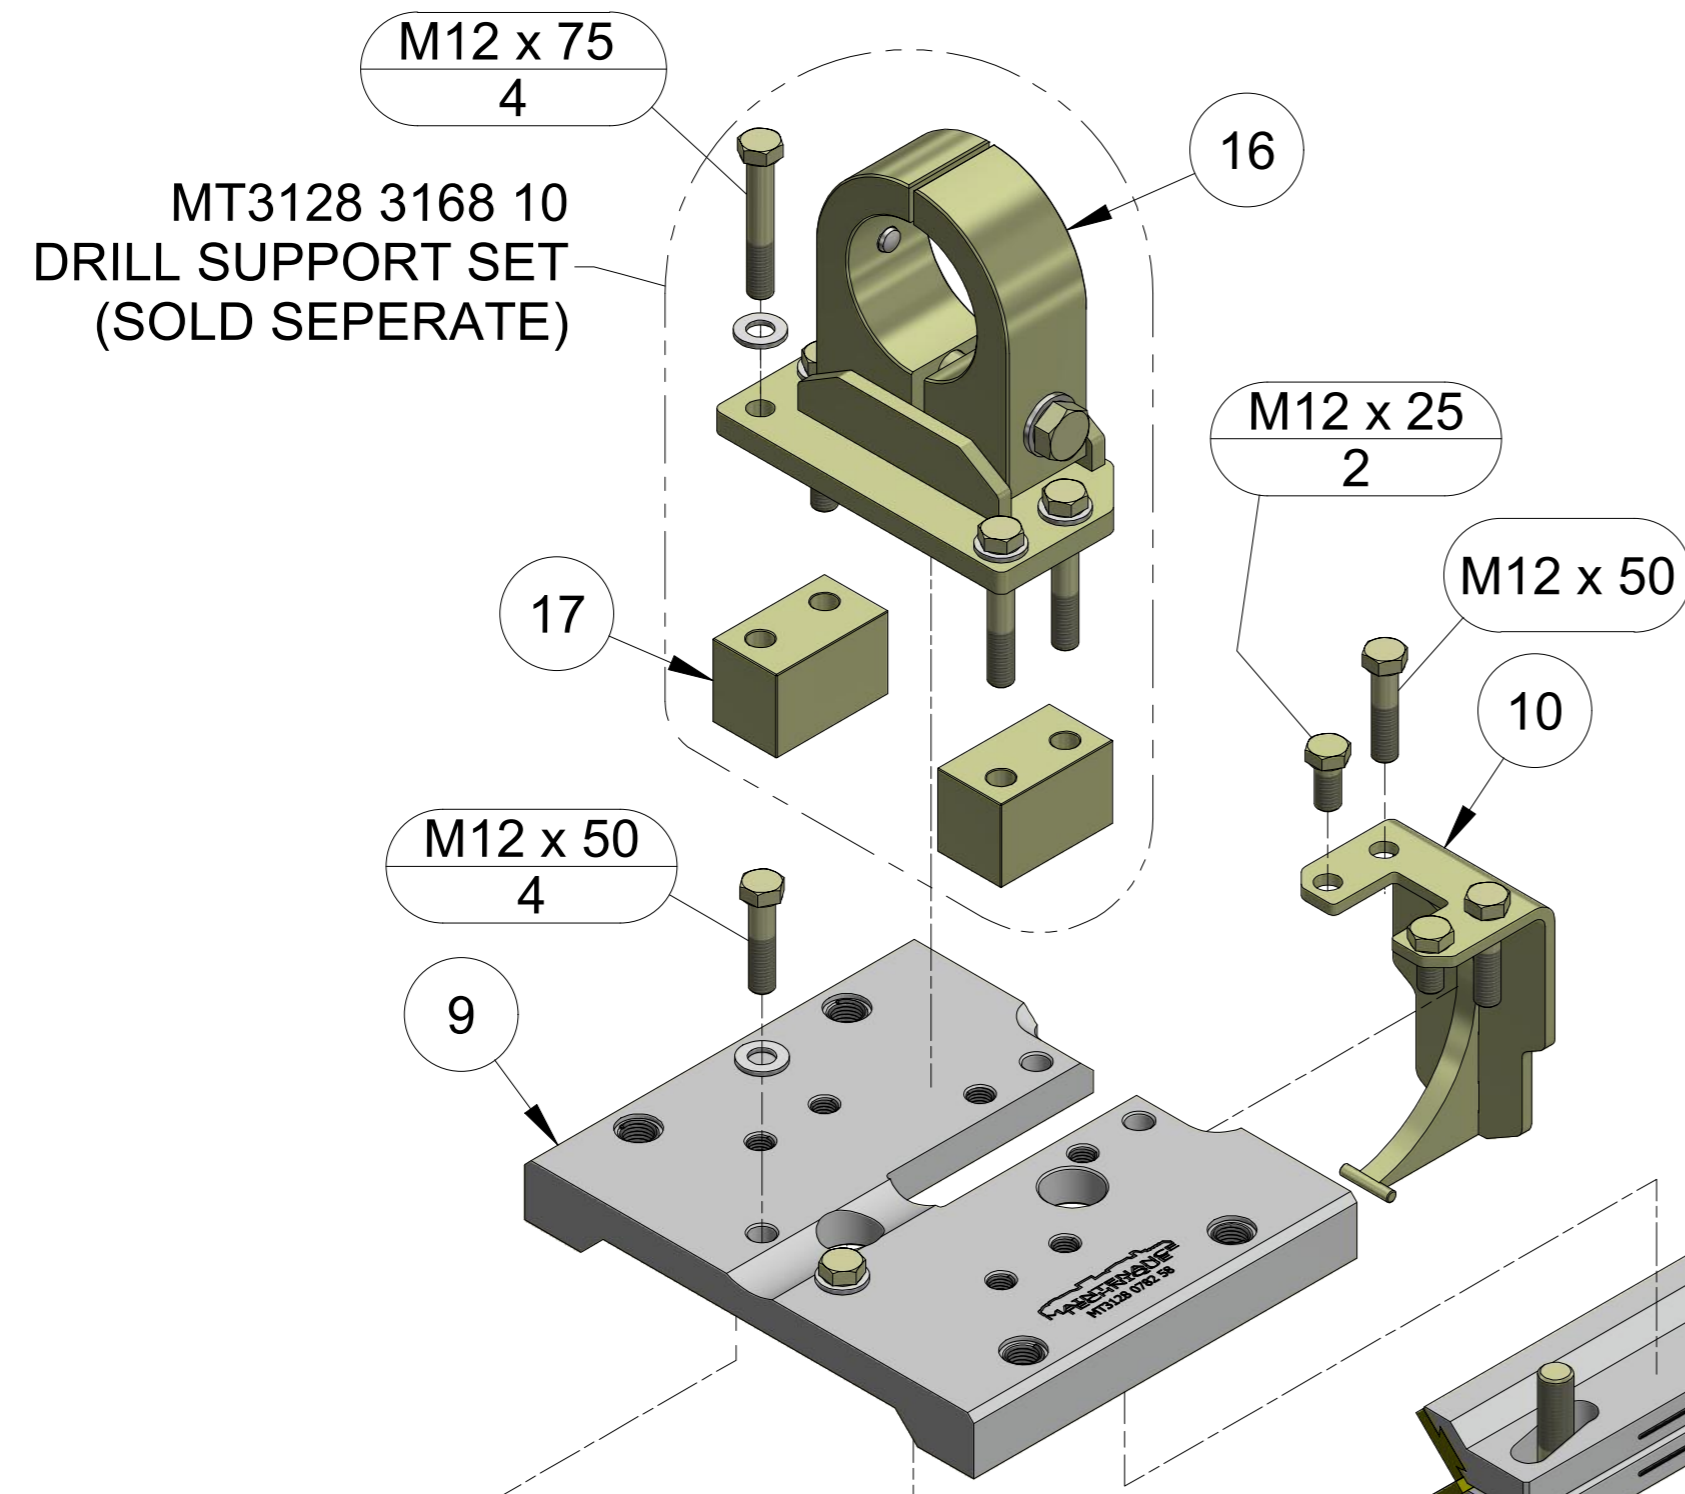

ITEM	PART NUMBER	DESCRIPTION	QTY	COMMENTS
1	MT3128 0715 00	HOSE GUIDE	1	
2	MT3128 3073 04	HOSE ATTACHMENT	1	
3	MT3128 3073 04P	PROTECTION (v02)	1	
4	MT3128 3073 04W	HOSE ATTACHMENT WASHER	1	
5	MT3128 3073 04FK	COMPLETE FITTINGS KIT	1	Includes 24 x nipple
6	MT3128 3073 04BBK	BOLT KIT	1	

PART NUMBER MT3128 3073 04B	DESCRIPTION HOSE ATTACHMENT COMPLETE
---------------------------------------	--

Gavin Cunningham Ph. 0407 389 689
1 Haesy Circuit, Roseworthy S.A. 5371

parts@mtunderground.com
gav@mtunderground.com
admin@mtunderground.com
www.mtunderground.com.au

ITEM	PART NUMBER	DESCRIPTION	QTY	COMMENTS
1	MT0108 3359 00	SPRING PIN	1	
2	MT0301 2394 00	WASHER	1	
3	MT3128 0476 00	WASHER PLATE	1	
4	MT3128 0481 00	SHAFT	1	
5	MT3128 0781 90	PULLEY WHEEL	1	
6	MT0335 2152 00	CIRCLIP	1	
7	MT0502 1226 01	BALL BEARING	2	
8	MT3128 0482 00	SPACER	2	
9	MT3128 0782 58	CRADLE PLATE	1	
10	MT3128 0783 78	WIPER	1	
11	MT3128 0893 00	PROFILE	1	
12	MT3128 0785 48	SLIDE HOLDER RH	2	
13	MT3128 3039 30	NYLON SLIDE SOFT	4	Yellow
14	MT3128 0619 00	SLIDE KEY	12	
15	MT3128 0785 49	SLIDE HOLDER LH	2	
16	MT3128 3155 77C	DRILL SUPPORT COMPLETE	0	Not included
17	MT3128 0691 00	SPACER	0	Not included
18	MT3222 3104 40	ADAPTOR	1	
19	MT3222 3104 54	EXTENSION	1	
20	MT3128 3145 35	BOLT KIT	1	