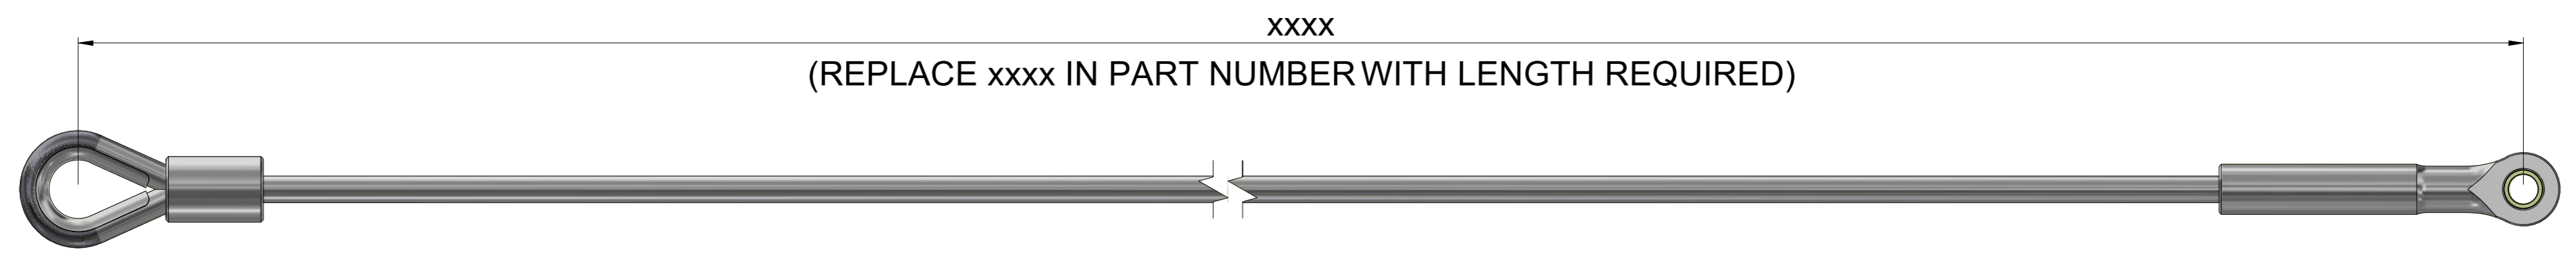

ITEM	PART NUMBER	DESCRIPTION	QTY	COMMENTS
1	MT11xx xx2F 2F	PULL ROPE	1	Requires MT Ladder
2	MT11xx xx2F 2M	RETURN ROPE	1	

PART NUMBER	DESCRIPTION
	ROPES

**MAINTENANCE
TECHNIQUE**
UNDERGROUND DRILL RELIABILITY

Gavin Cunningham Ph. 0407 389 689
1 Haesy Circuit, Roseworthy S.A. 5371
parts@mtunderground.com
gav@mtunderground.com
admin@mtunderground.com
www.mtunderground.com.au

PAGE 12