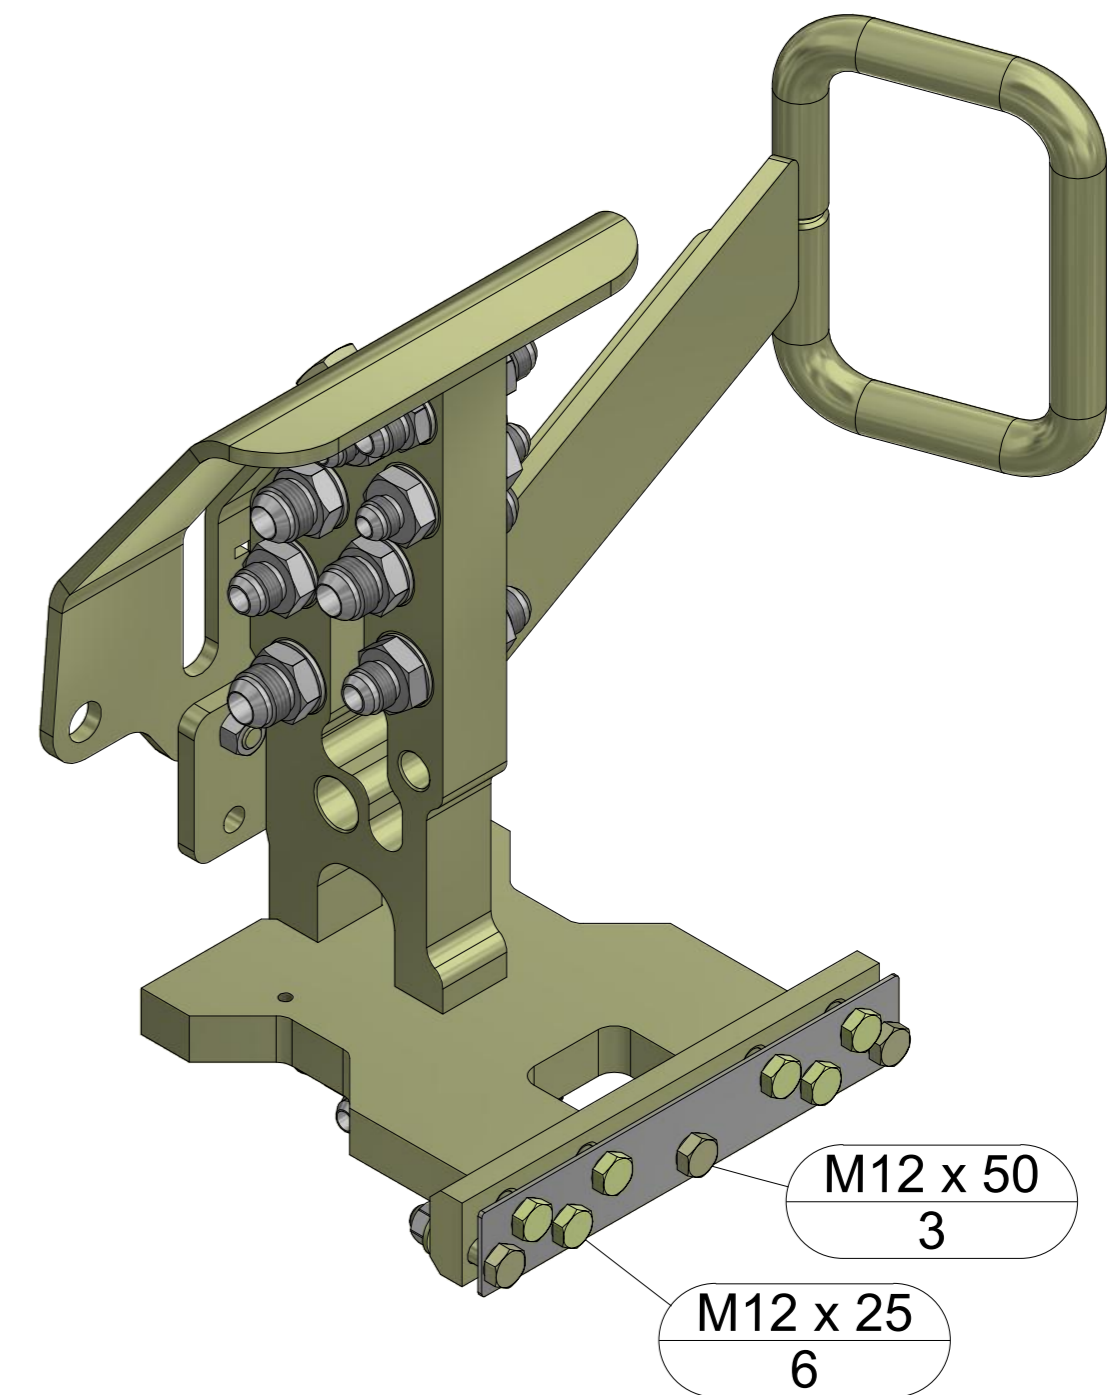

ITEM	PART NUMBER	DESCRIPTION	QTY	COMMENTS
1	MT3128 0715 00	HOSE GUIDE	1	
2	MT3128 3073 04	HOSE ATTACHMENT	1	
3	MT3128 3073 04P	PROTECTION (v02)	1	
4	MT3128 3073 04W	HOSE ATTACHMENT WASHER	1	
5	MT3128 3073 04FK	COMPLETE FITTINGS KIT	1	Includes 24 x nipple
6	MT3128 3073 04BBK	BOLT KIT	1