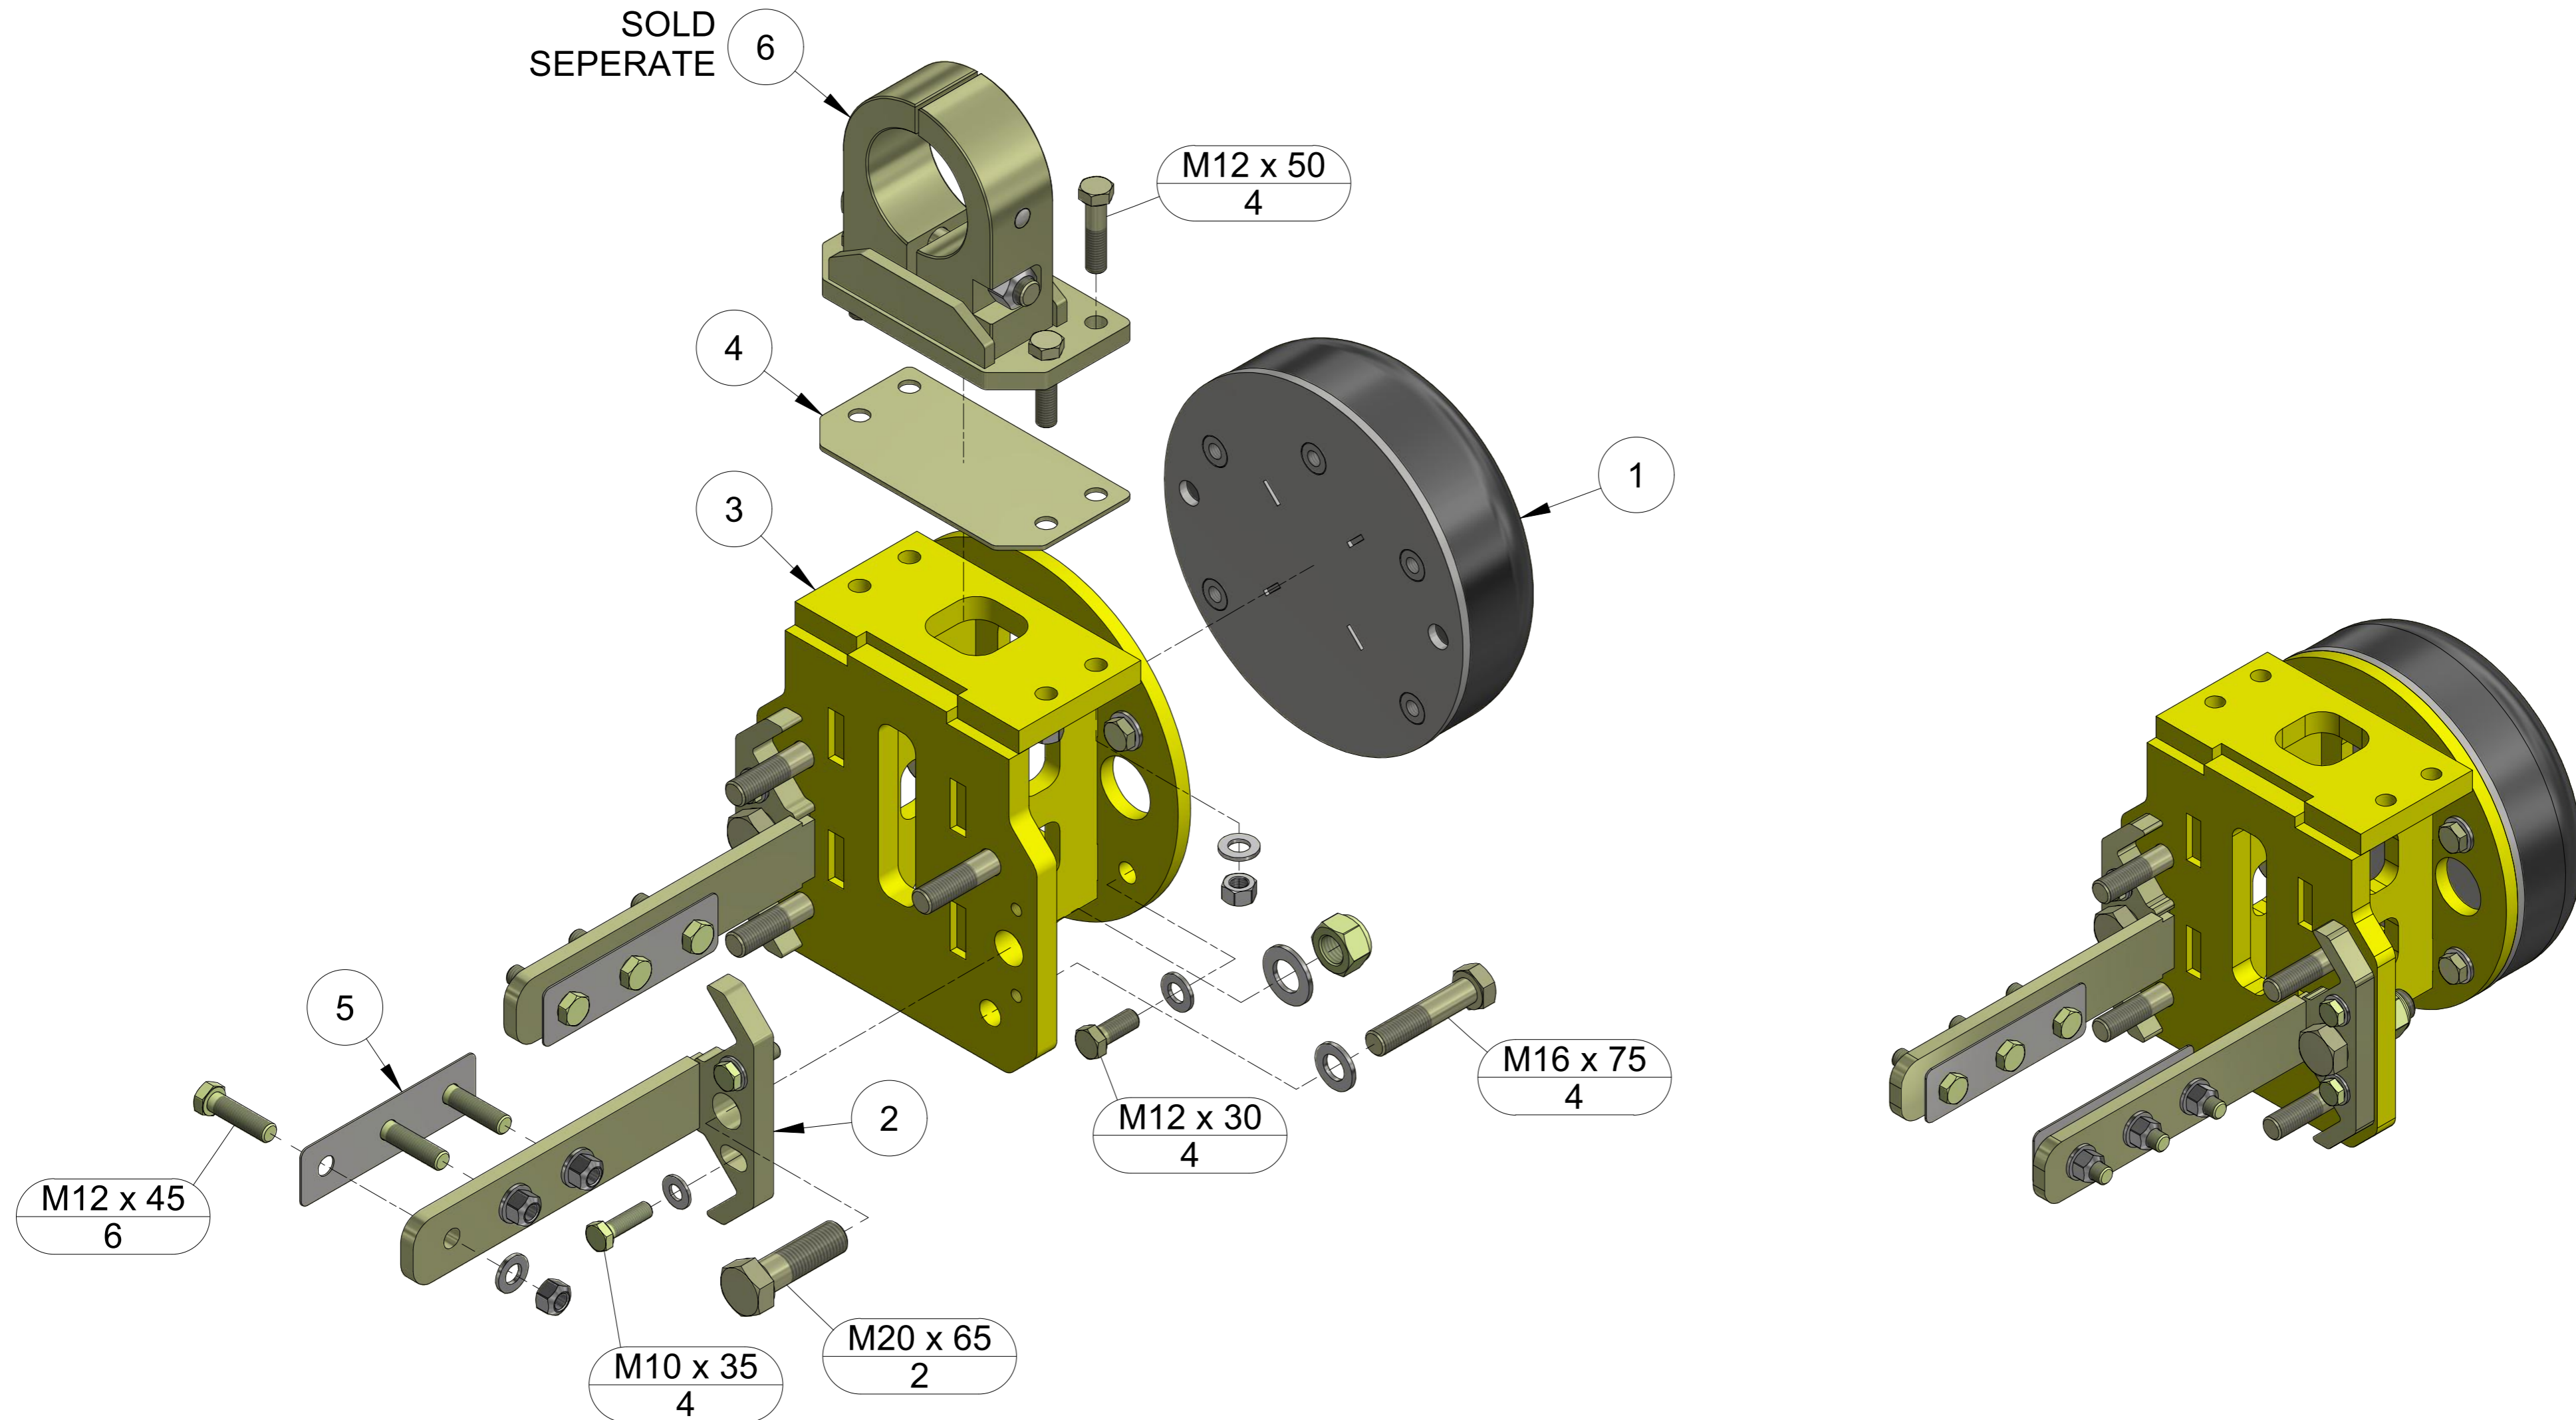

ITEM	PART NUMBER	DESCRIPTION	QTY	COMMENTS
1	MT3125 0634 00	BUFFER - FRONT	1	
2	MT3128 2000 SF	ATTACHMENT BRACKET	2	
3	MT3128 2000 81L	FEED BRACKET - SINGLE FEED	1	Includes spacers
4	MT3128 3168 1S	SPACER	2	
5	MT3128 3065 42W	WASHER	2	
6	MT3128 3155 77C	DRILL SUPPORT COMPLETE	0	Not included
7	MT3128 2000 8BK	BOLT KIT	1	

PART NUMBER: MT3128 2000 81LA DESCRIPTION: DRILL STEEL SUPPORT