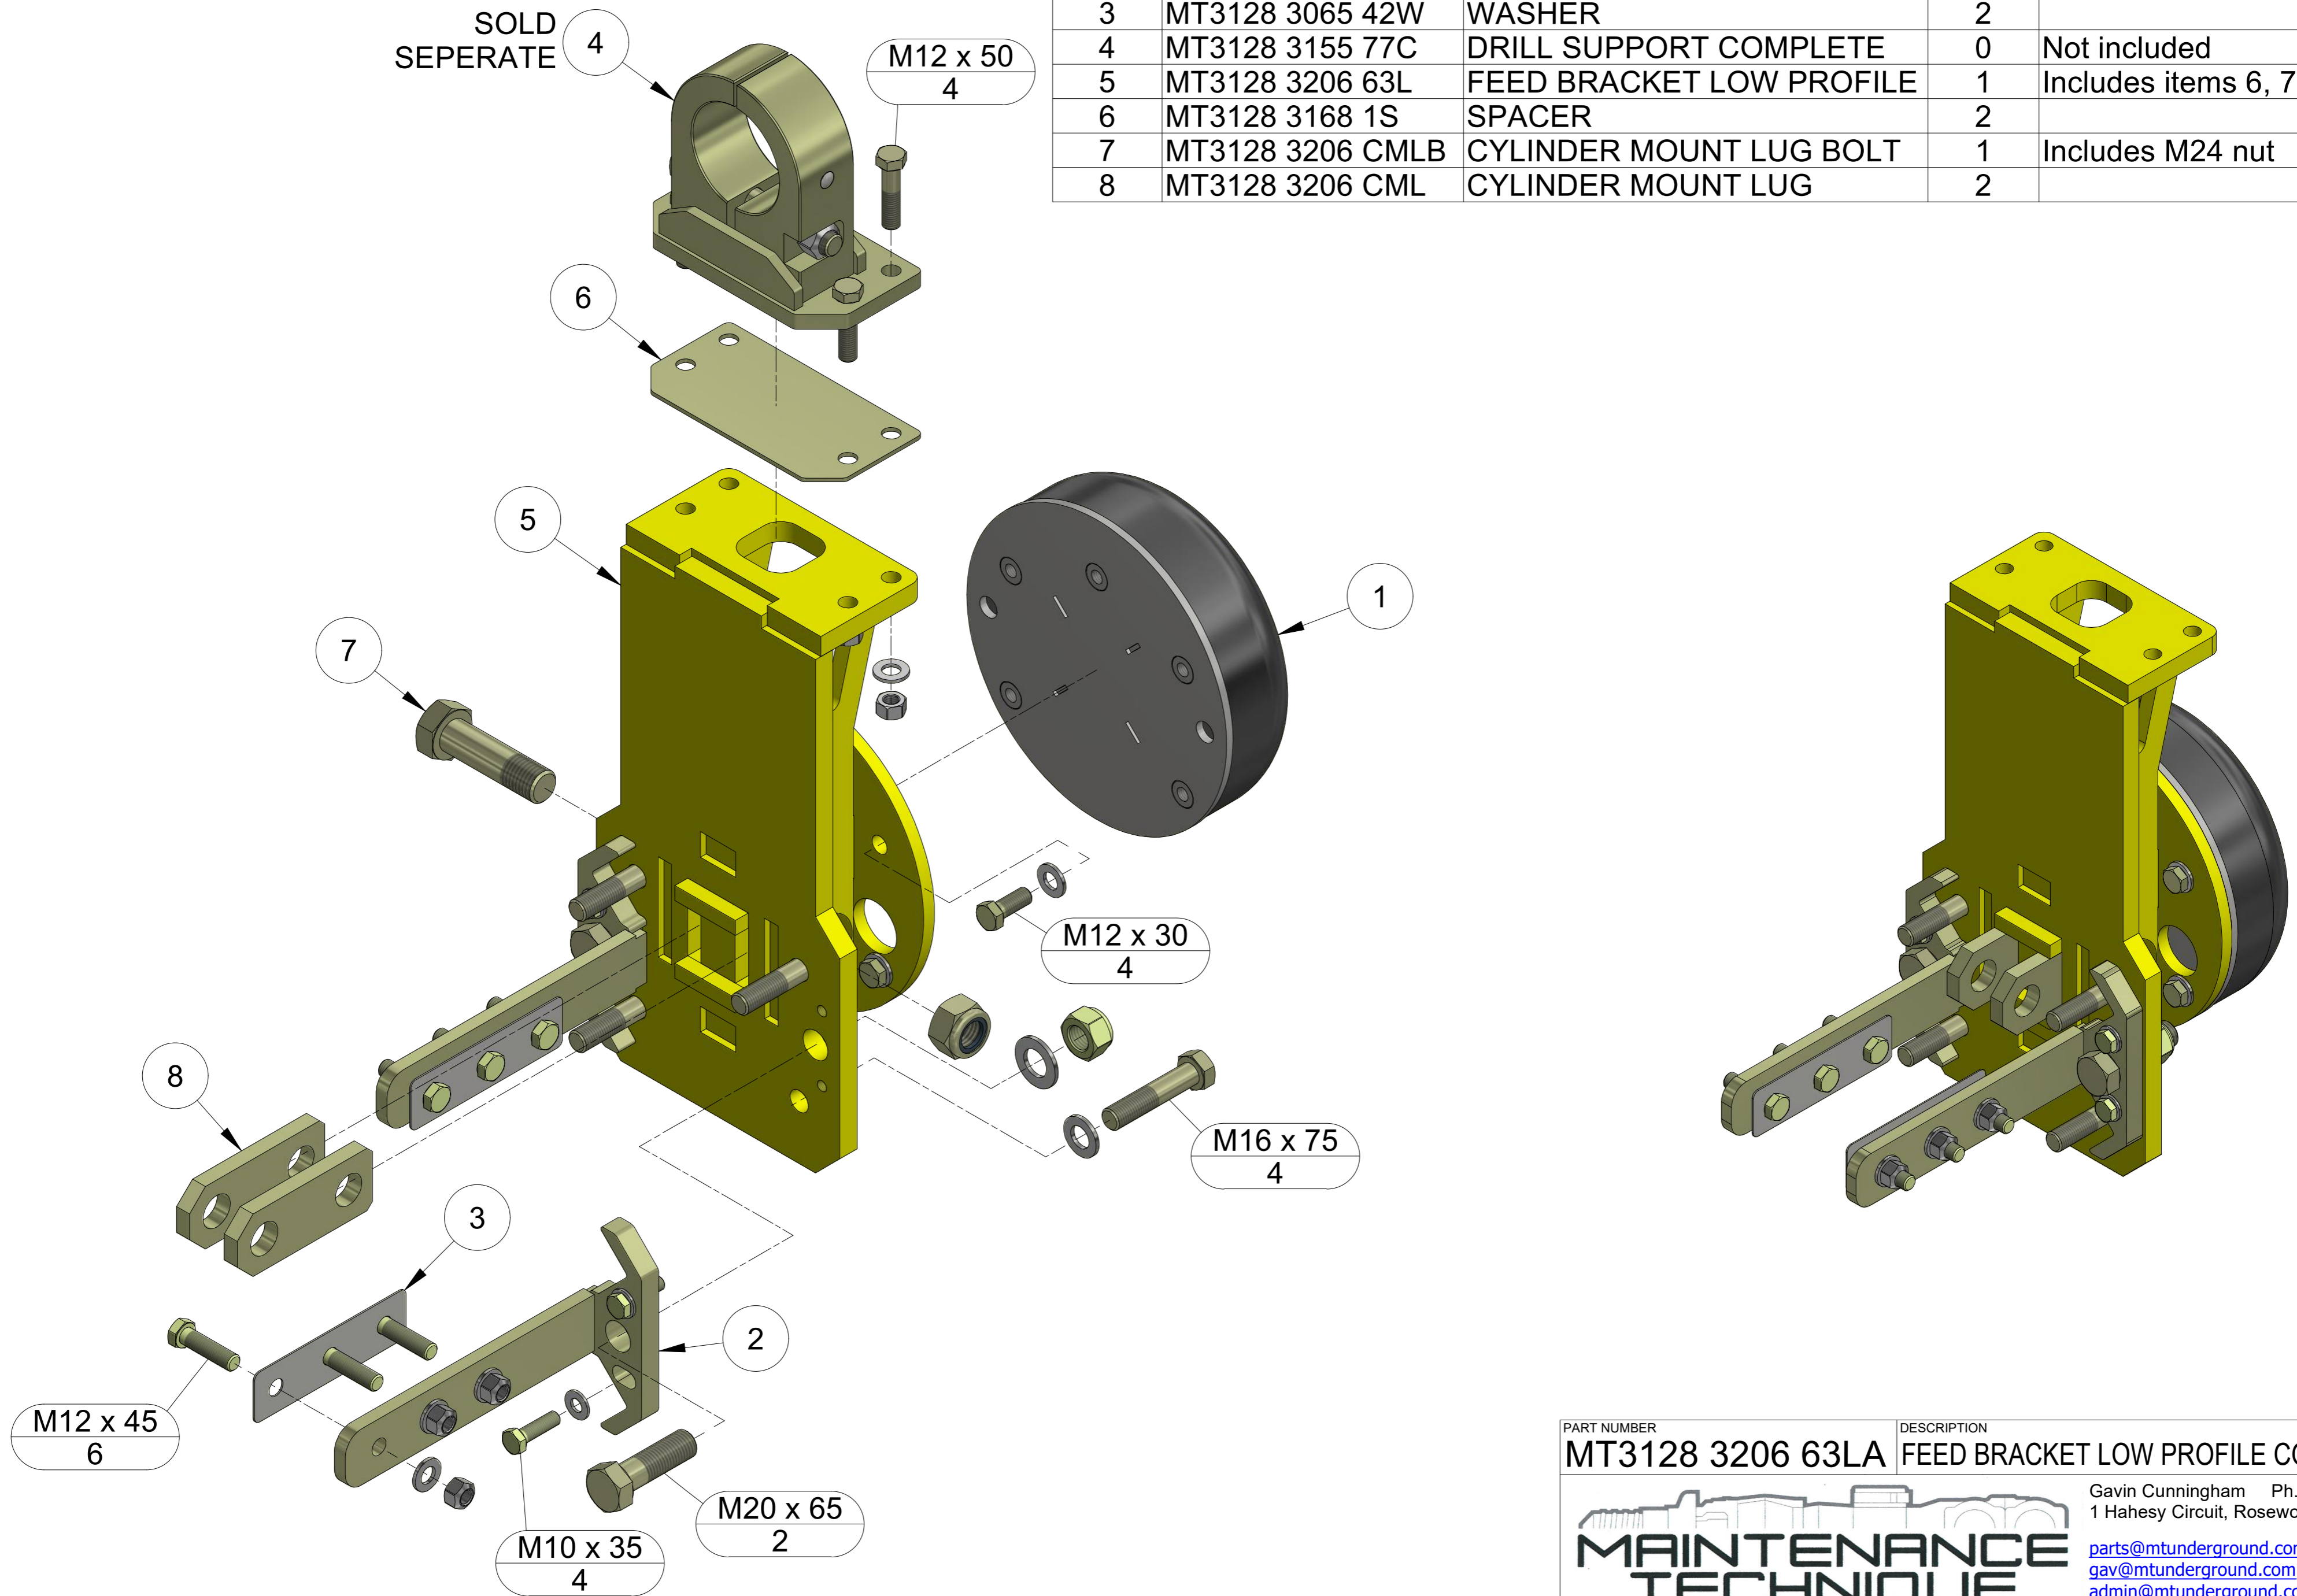

ITEM	PART NUMBER	DESCRIPTION	QTY	COMMENTS
1	MT3125 0634 00	BUFFER - FRONT	1	
2	MT3128 2000 SF	ATTACHMENT BRACKET	2	
3	MT3128 3065 42W	WASHER	2	
4	MT3128 3155 77C	DRILL SUPPORT COMPLETE	0	Not included
5	MT3128 3206 63L	FEED BRACKET LOW PROFILE	1	Includes items 6, 7 & 8
6	MT3128 3168 1S	SPACER	2	
7	MT3128 3206 CMLB	CYLINDER MOUNT LUG BOLT	1	Includes M24 nut
8	MT3128 3206 CML	CYLINDER MOUNT LUG	2	

PART NUMBER	DESCRIPTION
MT3128 3206 63LA	FEED BRACKET LOW PROFILE COMPLETE
Gavin Cunningham Ph. 0407 389 689 1 Haesy Circuit, Roseworthy S.A. 5371 parts@mtunderground.com gav@mtunderground.com admin@mtunderground.com www.mtunderground.com.au