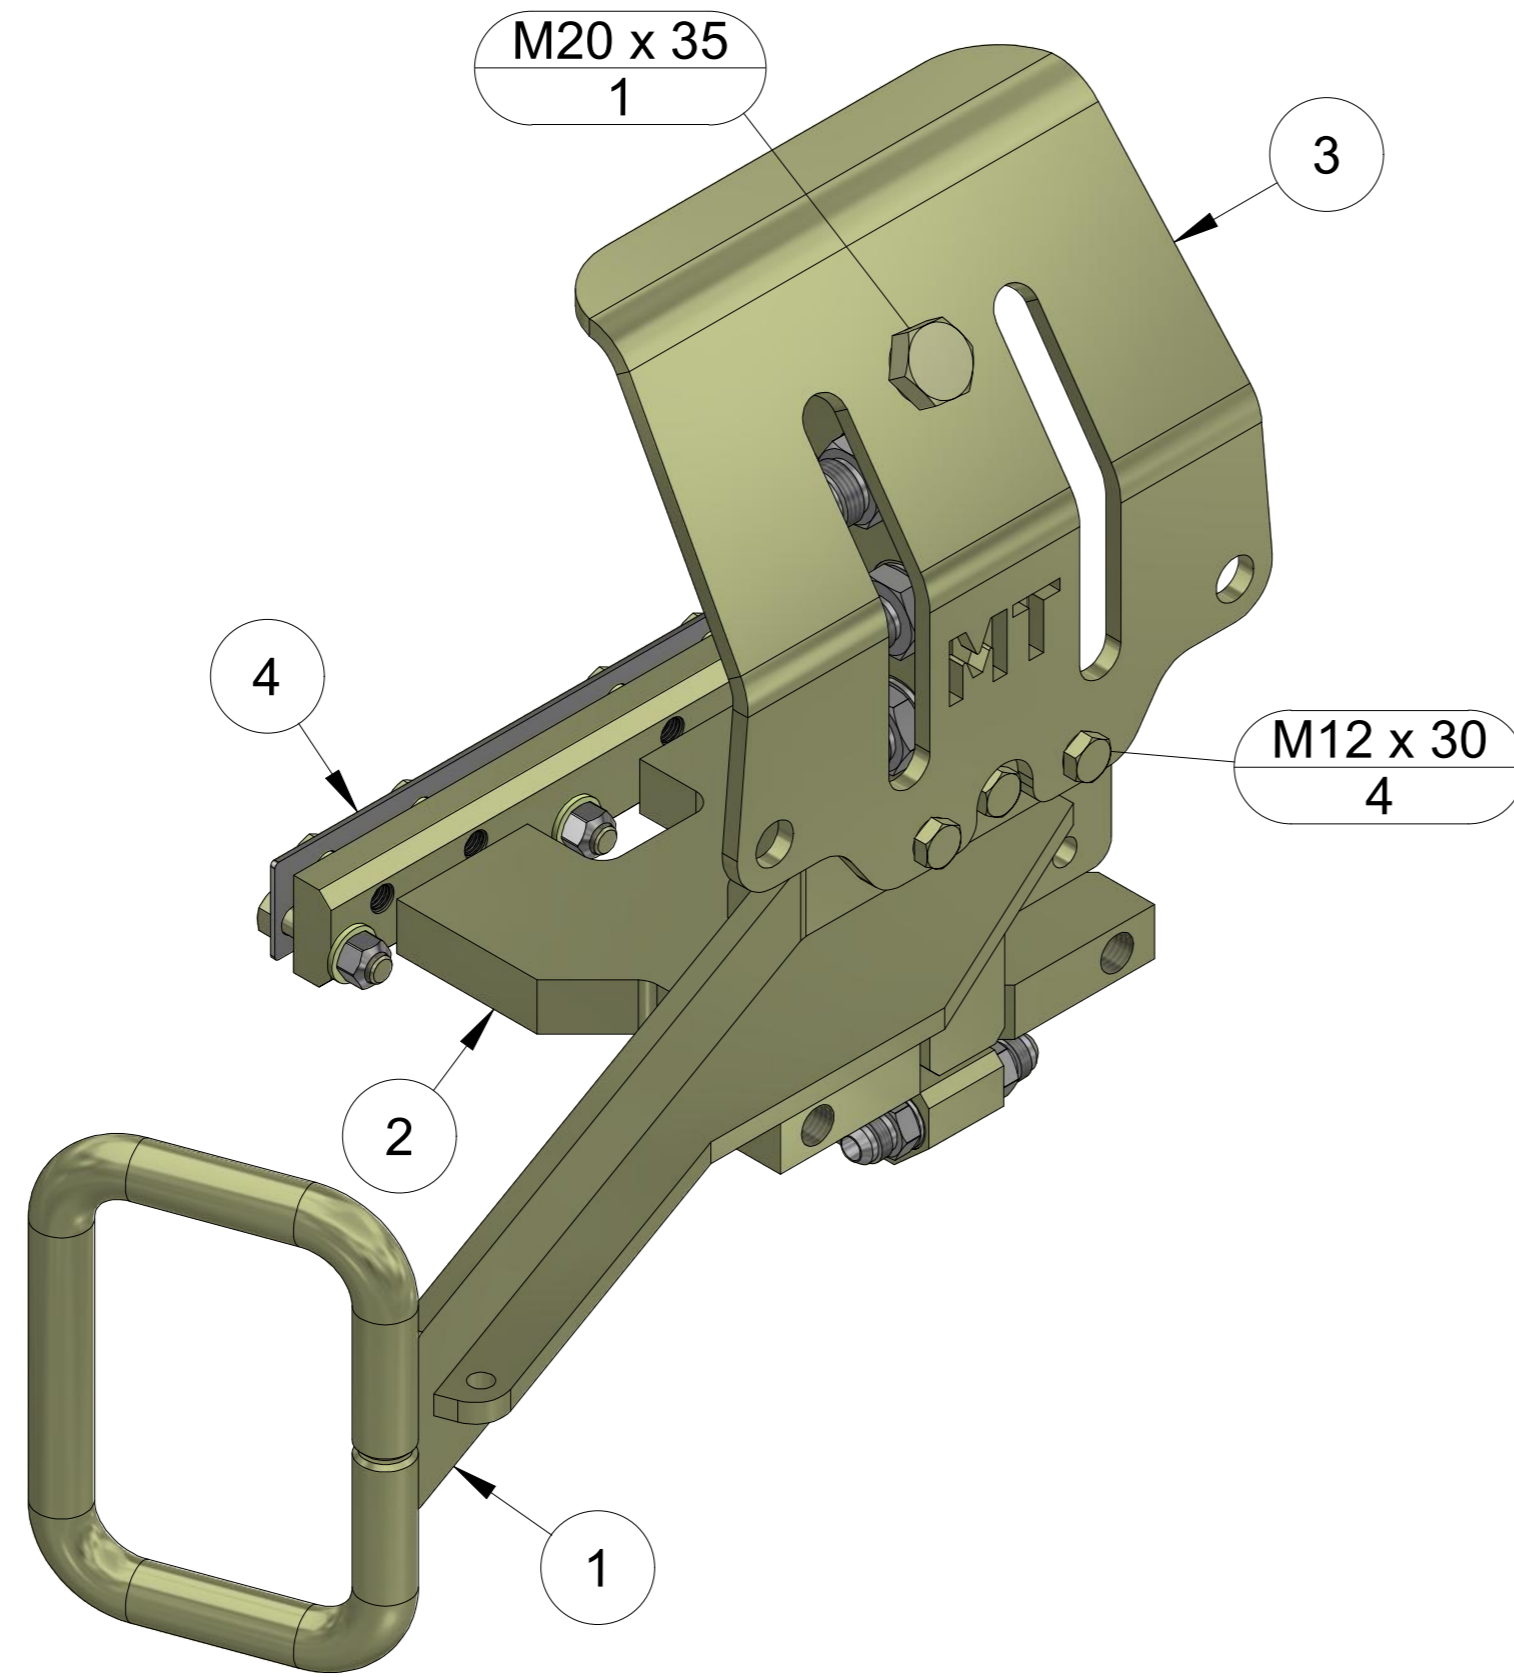

ITEM	PART NUMBER	DESCRIPTION	QTY	COMMENTS
1	MT3128 0715 00	HOSE GUIDE	1	
2	MT3128 3073 04	HOSE ATTACHMENT	1	
3	MT3128 3073 04P	PROTECTION (v02)	1	
4	MT3128 3073 04W	HOSE ATTACHMENT WASHER	1	
5	MT3128 3073 04FK	COMPLETE FITTINGS KIT	1	Includes 24 x nipple
6	MT3128 3073 04BBK	BOLT KIT	1