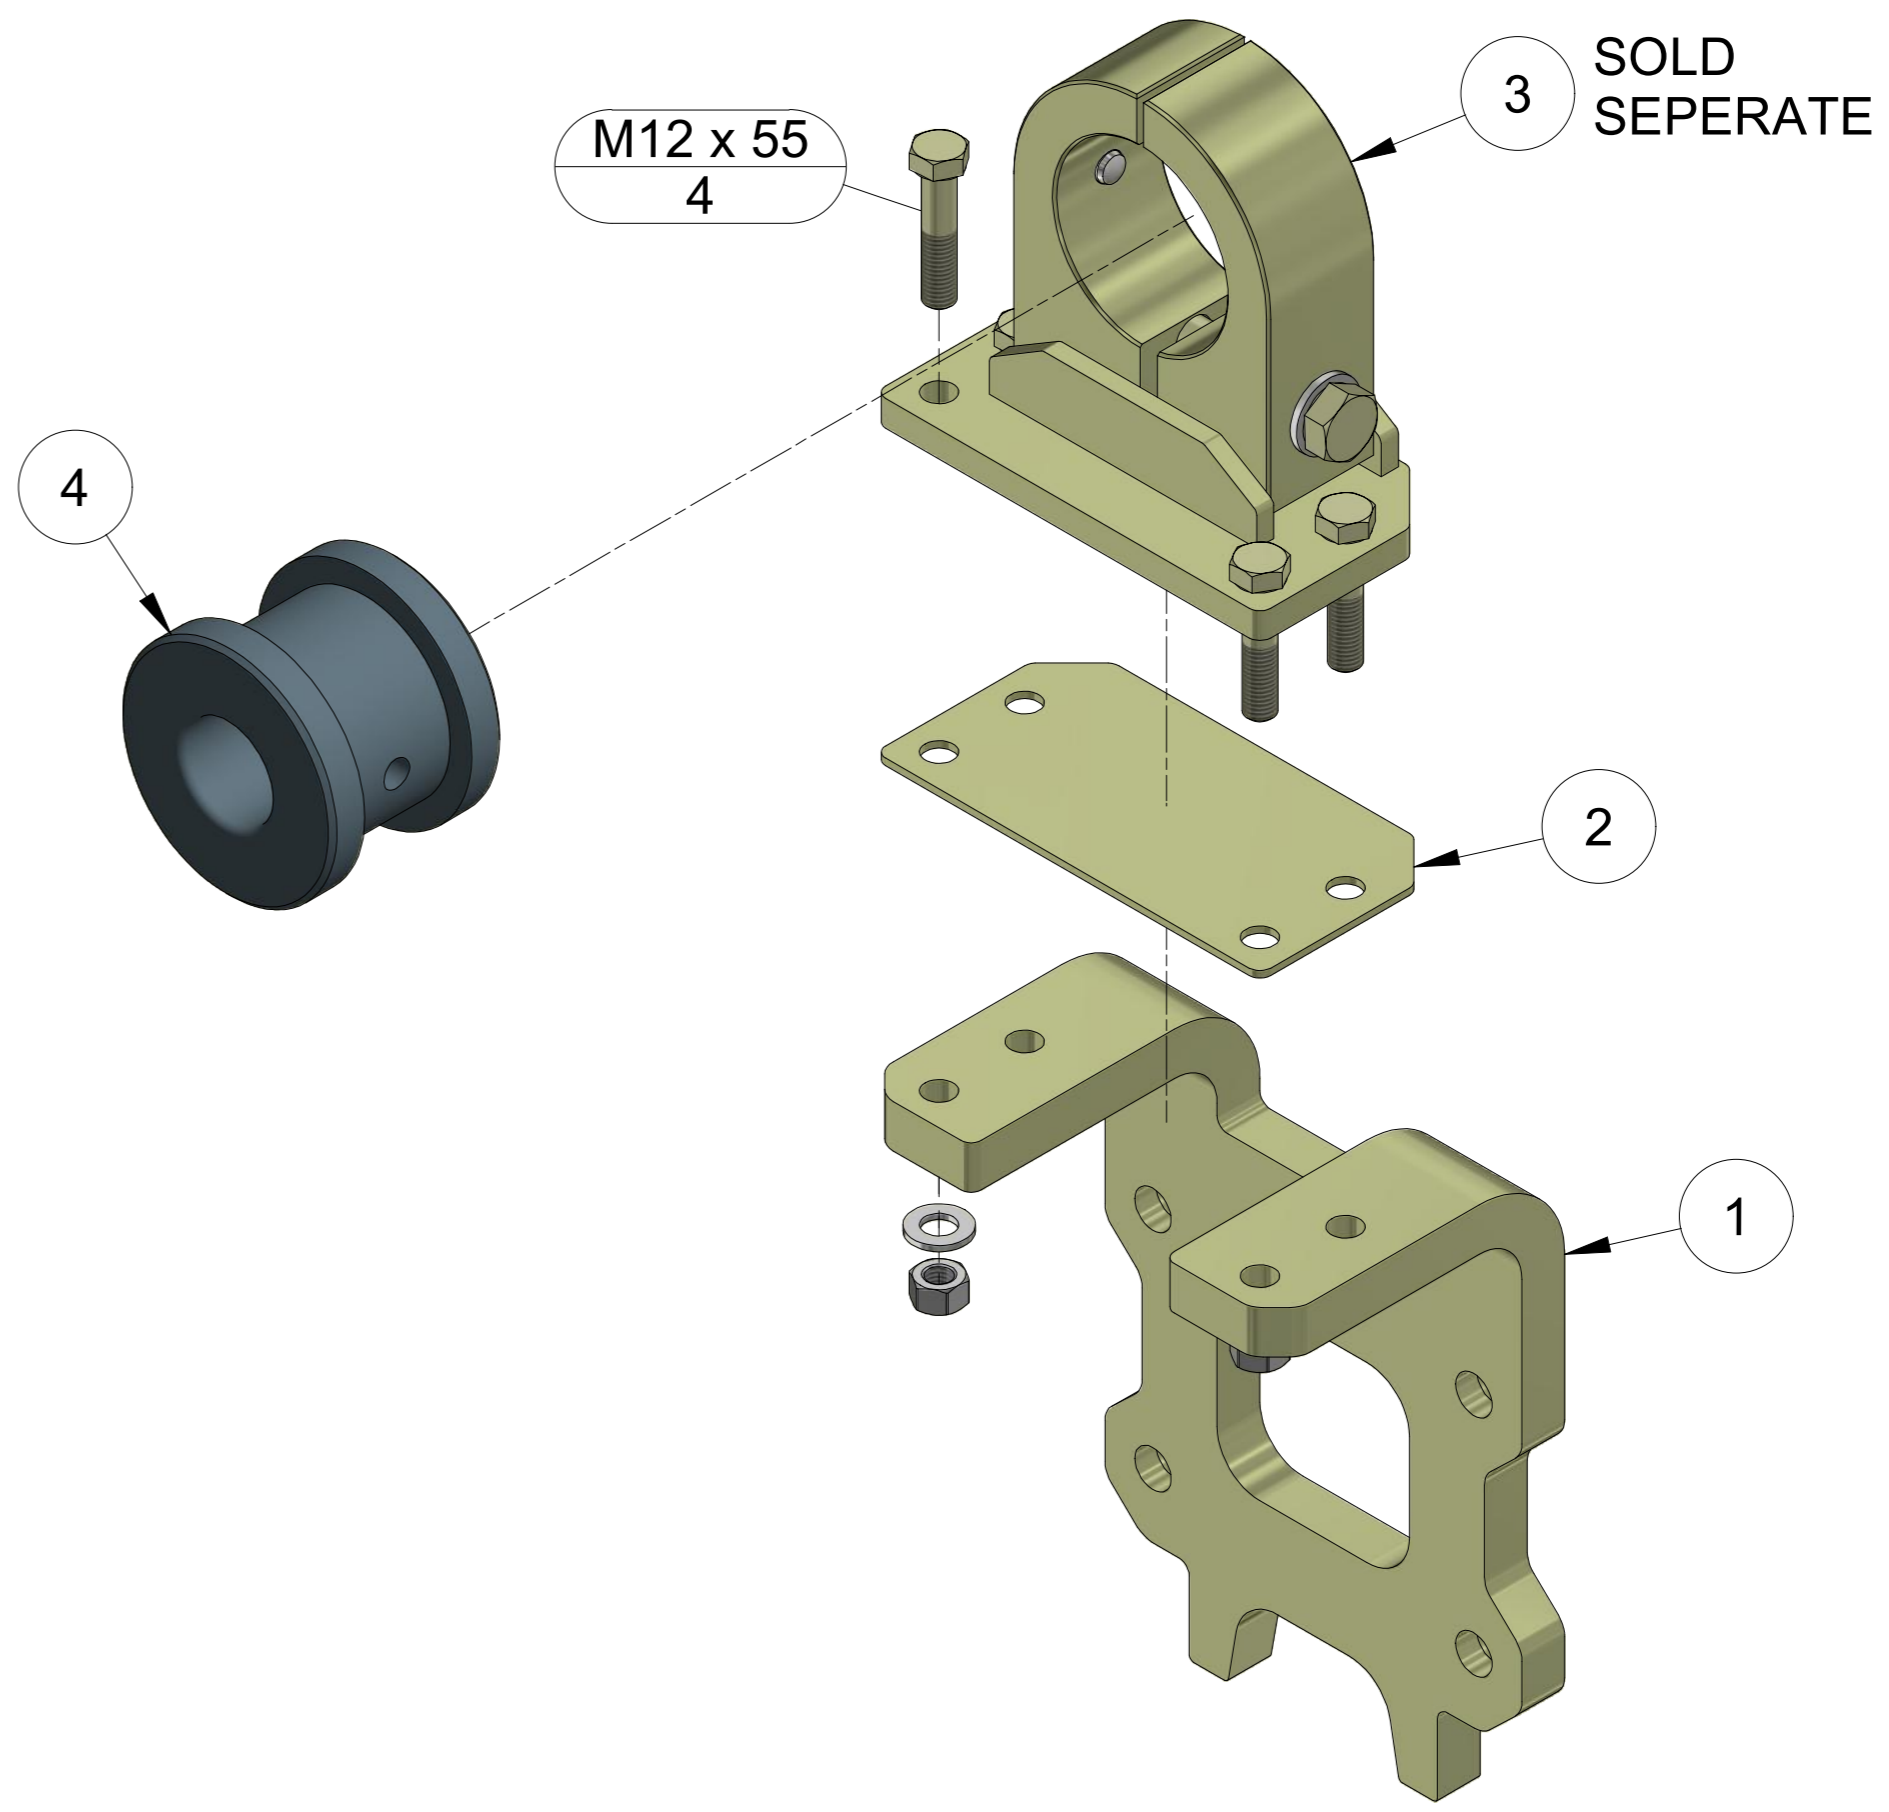

Bushings				
ITEM	PART NUMBER	DESCRIPTION	QTY	COMMENTS
4	MT3128 3155 78	BUSH - BORING	1	42 Dia
4	MT3128 3155 065	BUSH - BOLTING	1	65 Dia

ITEM	PART NUMBER	DESCRIPTION	QTY	COMMENTS
1	MT3128 3206 SF	FRONT BRACKET - 2000	1	Includes spacers
2	MT3128 3168 1S	SPACER	2	
3	MT3128 3155 77C	DRILL SUPPORT COMPLETE	0	Not included

PART NUMBER	DESCRIPTION
MT3128 3206 SF	FRONT BRACKET - 2000

Gavin Cunningham Ph. 0407 389 689
1 Haesy Circuit, Roseworthy S.A. 5371
parts@mtunderground.com
gav@mtunderground.com
admin@mtunderground.com
www.mtunderground.com.au

MAINTENANCE TECHNIQUE
UNDERGROUND DRILL RELIABILITY

PAGE 11